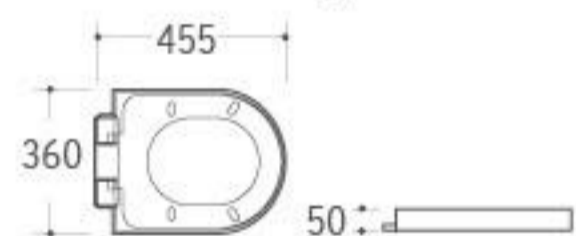

**T824D-2**  
Transfer Shifter  
0-2mm

**T-825B**  
P-trap into S-trap  
300mm

**T825C**  
P-trap into S-trap  
250mm

**SC065-1**

Material: PP  
 Size: 455x360x50mm  
 Adjustable distance  
 Between fixing hole(A): 125-170mm  
 Adjustable length(B): 445-490mm  
 Quick release hinge

**SC065-2**

Material: PP  
 Size: 455x360x50mm  
 Adjustable distance  
 Between fixing hole(A): 125-170mm  
 Adjustable length(B): 445-490mm  
 Quick release hinge

**SC065-3**

Material: PP  
 Size: 455x360x50mm  
 Adjustable distance  
 Between fixing hole(A): 125-170mm  
 Adjustable length(B): 445-490mm  
 Stainless steel hinge (Big size/Small size)