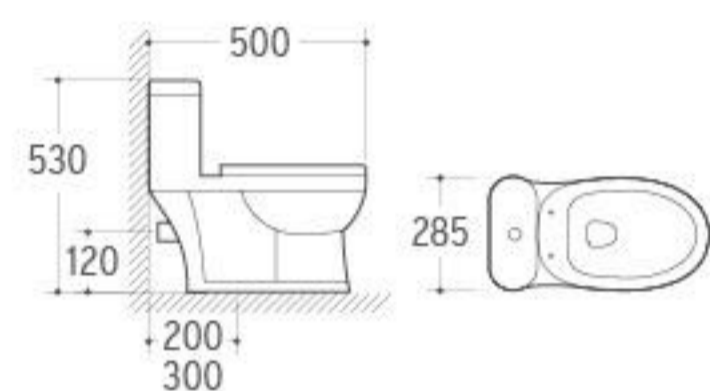

8273BL

Washdown One-piece Toilet
Size: 500x285x530mm
P-trap: 120mm Roughing-in
S-trap: 200/300mm Roughing-in