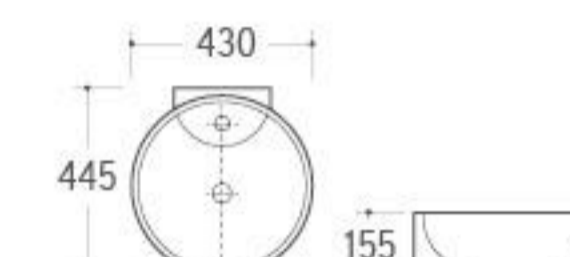

Wall-hung Basin
Size: 430x445x155mm
Wall-hung installation

SWB-004