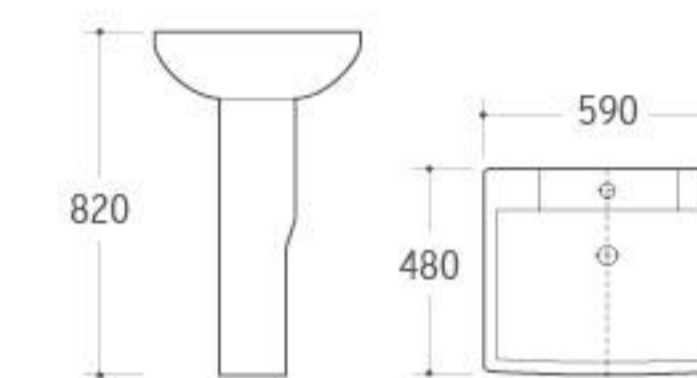

3024
Pedestal Basin
Size: 600x460x840mm
Fixing to wall with back