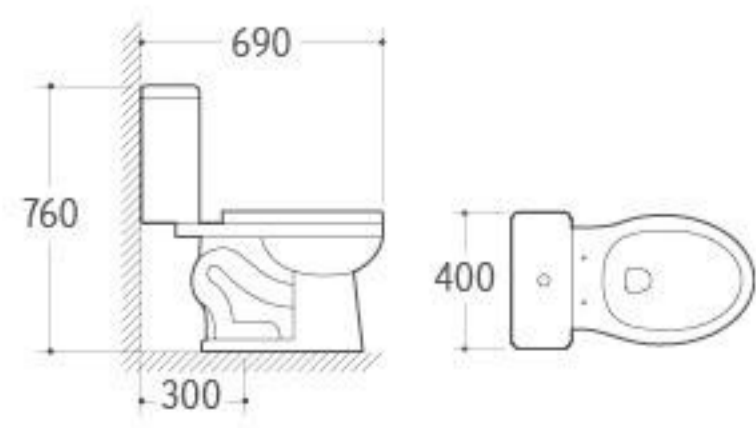

2020

Siphonic Two-piece Toilet
Size: 690x400x760mm
S-trap: 300mm Roughing-in