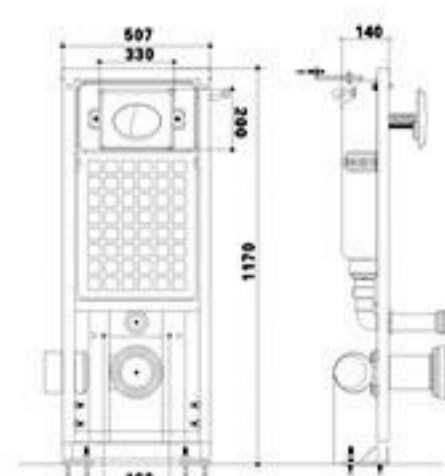

WT-006
Concealed Cistern
Size: 400x127x1071~1193mm
Fixing to wall with back