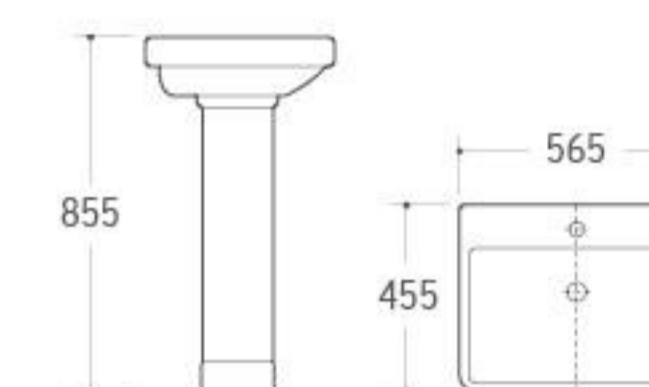

3022RG

Pedestal Basin
Size: 565x455x855mm
Fixing to wall with back