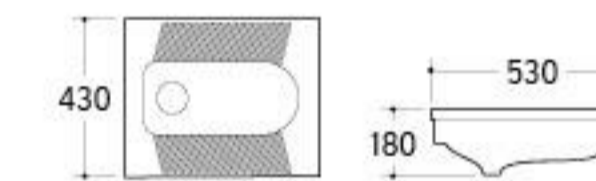

SP-007

Squat Pan
Size: 530x430x180mm
Gravity-fed flushing system