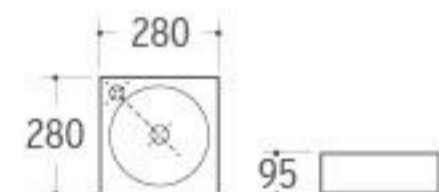

SWB-018
Wall-hung Basin
Size: 420x380x185mm
Wall-hung installation