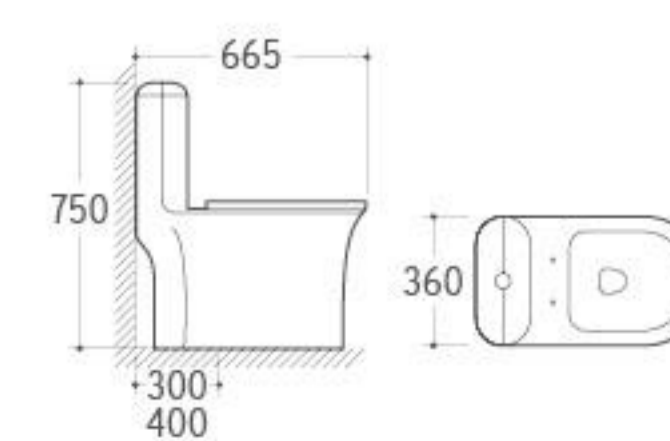

822
Siphonic One-piece Toilet
Size: 720x360x765mm
S-trap: 300/400mm Roughing-in