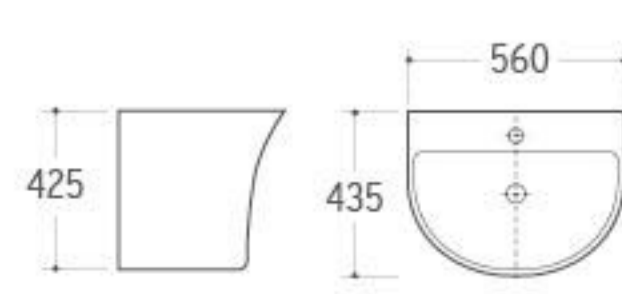

WB-037
Wall-hung Basin
Size: 570x450x390mm
Wall-hung installation