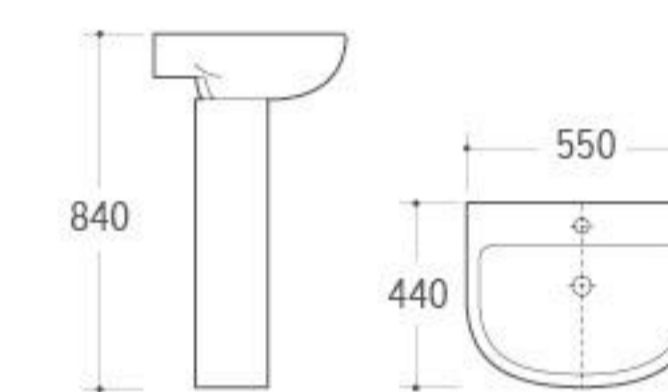

3009

Pedestal Basin
Size: 550x440x840mm
Fixing to wall with back