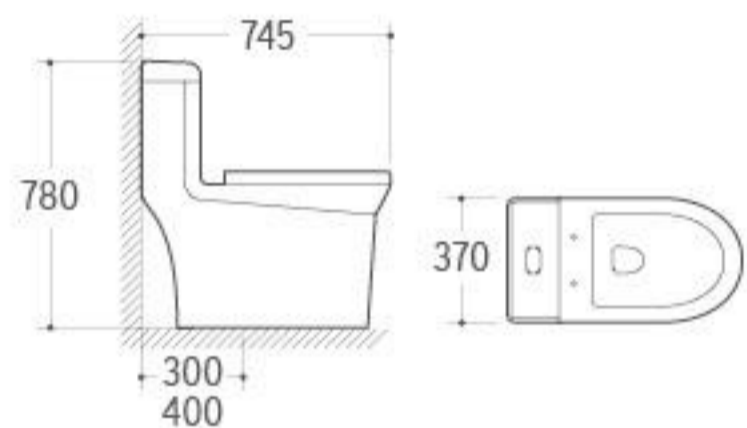

824
Siphonic One-piece Toilet
Size: 700x370x710mm
S-trap: 300/400mm Roughing-in