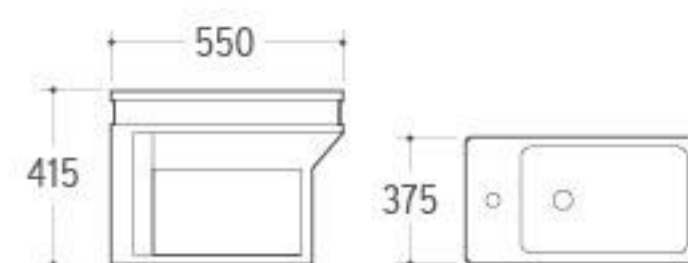

8208

Washdown One-piece Toilet
Size: 700x360x750mm
P-trap: 180mm Roughing-in
S-trap: 250/300mm Roughing-in

3023

Pedestal Basin
Size: 590x480x820mm
Fixing to wall with back

208

Bidet
Size: 530x365x470mm
Fixing to wall with back

8231

Washdown One-piece Toilet
Size: 730x380x830mm
P-trap: 180mm Roughing-in
S-trap: 250mm Roughing-in

3020

Pedestal Basin
Size: 620x490x820mm
Fixing to wall with back

031

Bidet
Size: 600x380x390mm
Fixing to wall with back

8219

Washdown One-piece Toilet
Size: 700x385x760mm
P-trap: 180mm Roughing-in
S-trap: 250/300mm Roughing-in

3011

Pedestal Basin
Size: 610x500x835mm
Fixing to wall with back

019

Bidet
Size: 550x375x415mm
Fixing to wall with back

8236

Washdown One-piece Toilet
Size: 760x420x740mm
P-trap: 180mm Roughing-in
S-trap: 250/300mm Roughing-in

3032

Pedestal Basin
Size: 660x520x890mm
Fixing to wall with back

036

Bidet
Size: 635x420x485mm
Fixing to wall with back