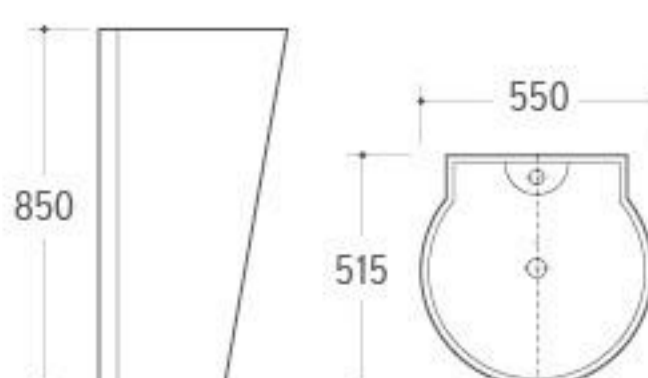

G-002

Pedestal Basin
Size: 550x515x850mm
Fixing to wall with back