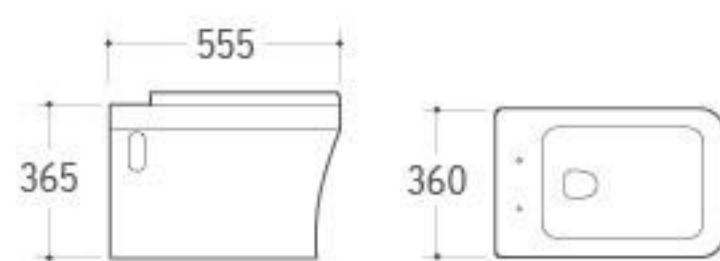

WH-017

Wall-hung Toilet
Size: 525x365x380mm
P-trap: 180mm Roughing-in