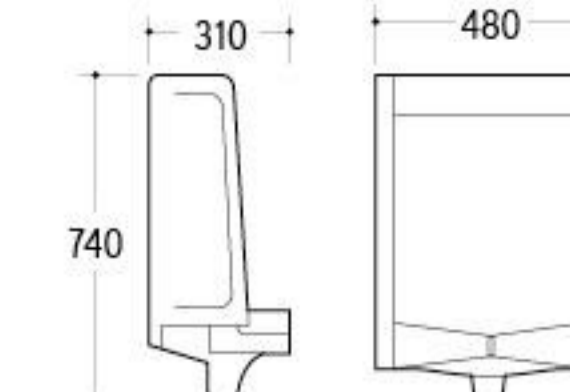

Urinal  
Size: 290x250x485mm  
Wall-hung installation

**UP-017**

Urinal  
Size: 375x320x680mm  
Wall-hung installation

**UP-018**

Urinal  
Size: 350x270x700mm  
Wall-hung installation

**UP-019**

Urinal  
Size: 480x310x740mm  
Wall-hung installation