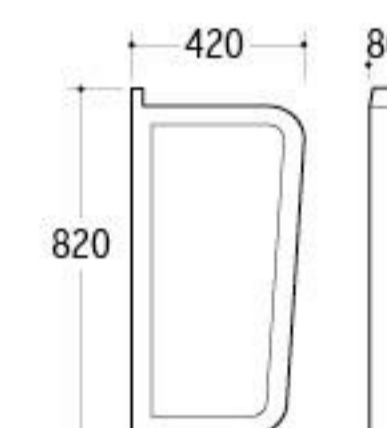

UP-012

Urinal
Size: 420x80x820mm
Wall-hung installation