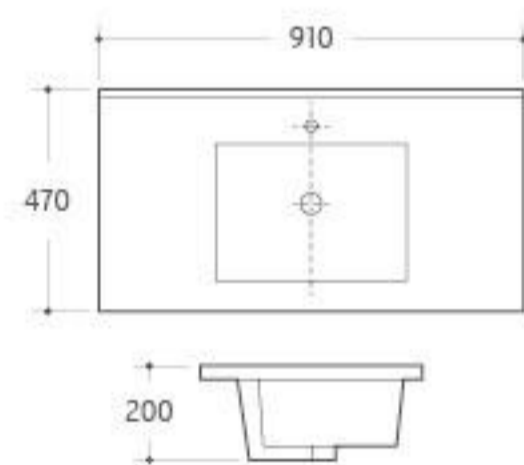

TB012-90

Cabinet Basin
Size: 910x470x200mm
Mounting above cabinet