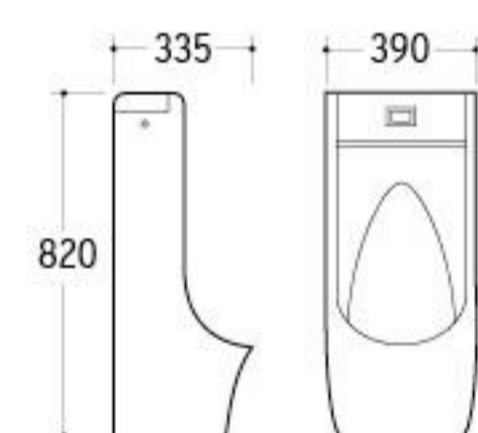

**UP-003**

Urinal  
Size: 460x330x1000mm  
Fixing to wall with back

**UP-004**

Urinal  
Size: 340x320x630mm  
Wall-hung installation

**UP-005**

Urinal  
Size: 390x335x820mm  
Wall-hung installation

**UP-006**

Urinal  
Size: 390x370x790mm  
Wall-hung installation

**UP-007**

Urinal  
Size: 410x315x630mm  
Wall-hung installation

**UP-009**

Urinal  
Size: 480x320x720mm  
Wall-hung installation

**UP-010**

Urinal  
Size: 400x330x630mm  
Wall-hung installation