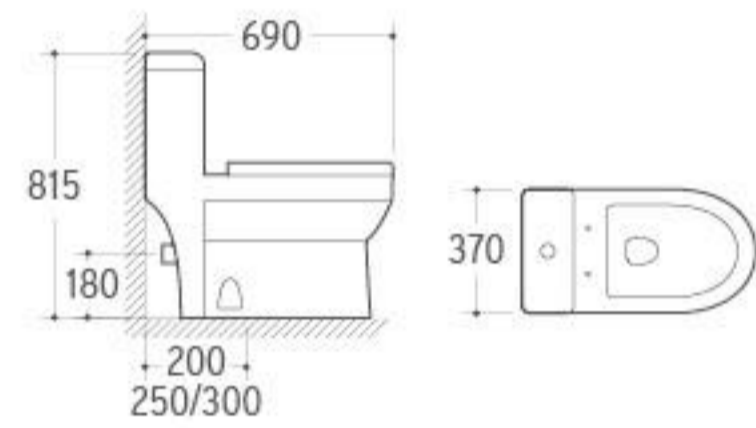

8230
Washdown/Siphonic One-piece Toilet
Size: 670x370x700mm
P-trap: 180mm Roughing-in
S-trap: 250/300mm Roughing-in