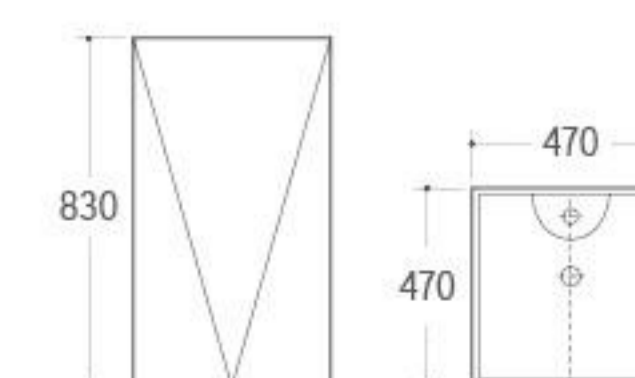

**G-012**

Pedestal Basin  
Size: 450x460x970mm  
Fixing to wall with back

**G-013**

Pedestal Basin  
Size: 515x445x850mm  
Fixing to wall with back

**G-016**

Pedestal Basin  
Size: 470x470x830mm  
Fixing to wall with back