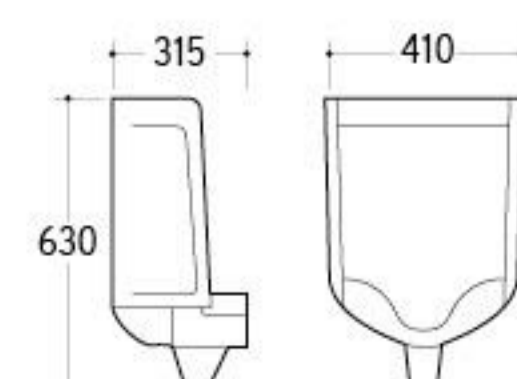

UP-007

Urinal
Size: 410x315x630mm
Wall-hung installation