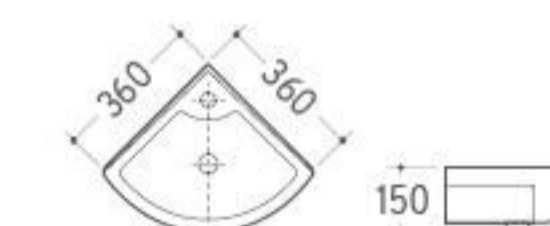

SWB-014
Wall-hung Basin
Size: 360x250x105mm
Wall-hung installation