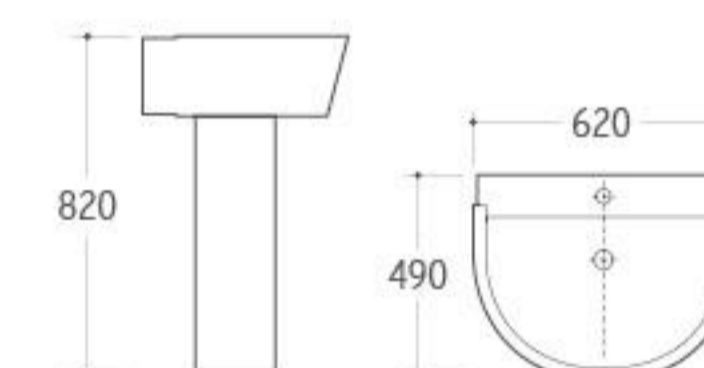

3020

Pedestal Basin
Size: 620x490x820mm
Fixing to wall with back

031

Bidet
Size: 600x380x390mm
Fixing to wall with back