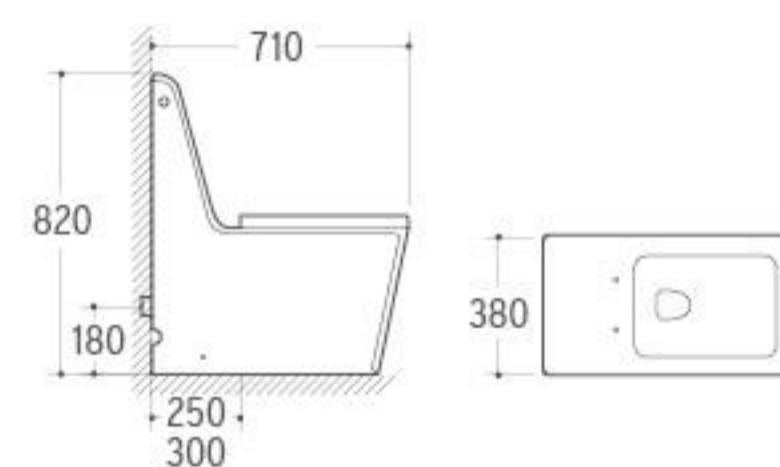

8206
Washdown/Siphonic One-piece Toilet
Size: 680x365x840mm
P-trap: 180mm Roughing-in
S-trap: 250/300mm Roughing-in