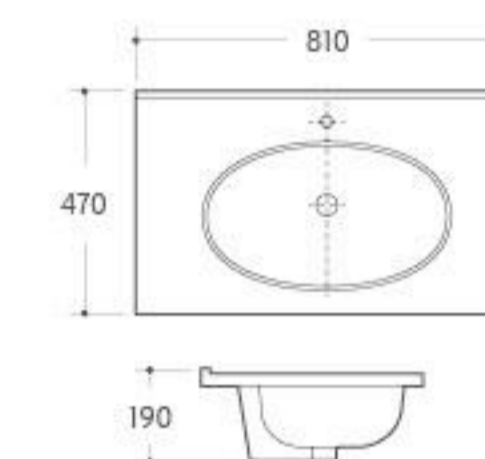

TB013-80

Cabinet Basin
Size: 810x470x190mm
Above counter mounting