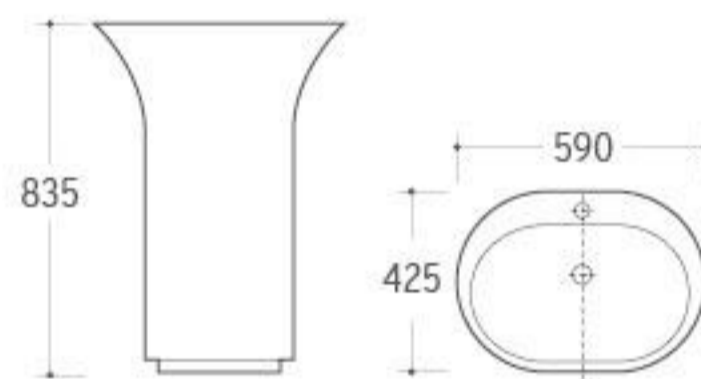

G-028
Pedestal Basin
Size: 410x410x840mm
Fixing to wall with back