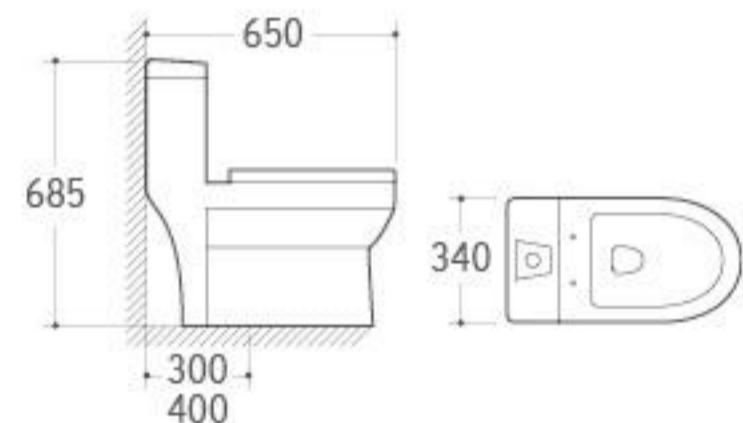

**8268**  
Siphonic One-piece Toilet  
Size: 625x355x715mm  
S-trap: 300/400mm Roughing-in

**8272**  
Washdown One-piece Toilet  
Size: 780x420x820mm  
S-trap: 300/400mm Roughing-in

**802**  
Siphonic One-piece Toilet  
Size: 650x340x685mm  
S-trap: 300/400mm Roughing-in