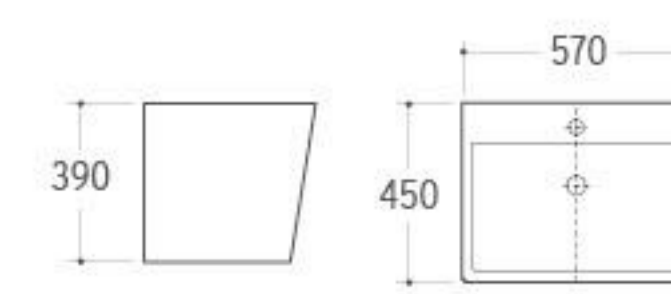

WB-038
Wall-hung Basin
Size: 525x440x380mm
Wall-hung installation