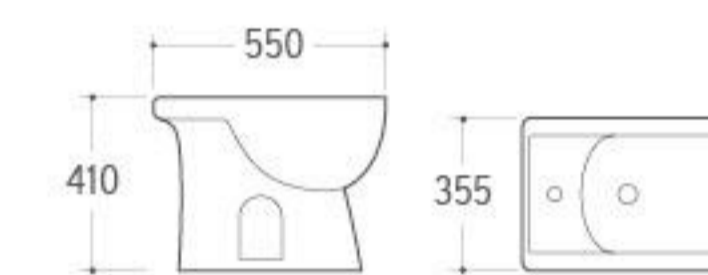

2007

Washdown Two-piece Toilet
Size: 710x390x765mm
P-trap: 180mm Roughing-in
S-trap: 250mm Roughing-in

3015

Pedestal Basin
Size: 580x460x850mm
Fixing to wall with back

007

Bidet
Size: 590x350x400mm
Fixing to wall with back

2010

Washdown Two-piece Toilet
Size: 675x375x795mm
P-trap: 180mm Roughing-in
S-trap: 250mm Roughing-in

3008

Pedestal Basin
Size: 615x480x860mm
Fixing to wall with back

010

Bidet
Size: 550x355x410mm
Fixing to wall with back

2008

Washdown Two-piece Toilet
Size: 670x375x820mm
P-trap: 180mm Roughing-in
S-trap: 250mm Roughing-in

3014

Pedestal Basin
Size: 665x505x860mm
Fixing to wall with back

008

Bidet
Size: 590x360x420mm
Fixing to wall with back

2011

Washdown Two-piece Toilet
Size: 780x380x790mm
P-trap: 180mm Roughing-in
S-trap: 250mm Roughing-in

3017

Pedestal Basin
Size: 560x470x850mm
Fixing to wall with back

011

Bidet
Size: 540x370x390mm
Fixing to wall with back