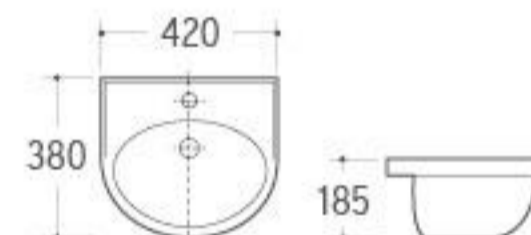

SWB-025
Wall-hung Basin
Size: 370x185x90mm
Wall-hung installation