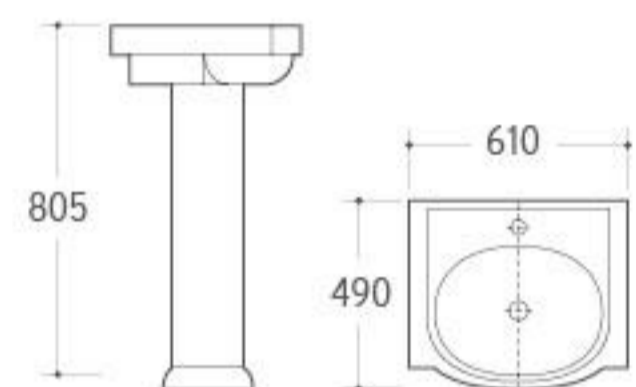

3044

Pedestal Basin
Size: 610x490x805mm
Fixing to wall with back