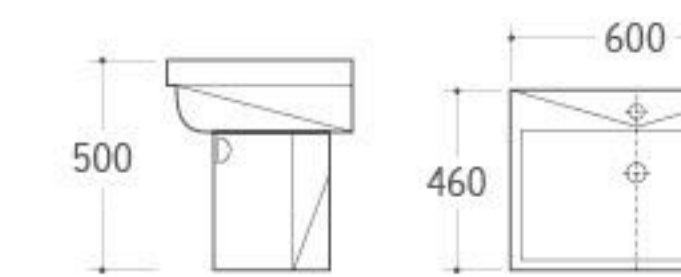

WB-027

Wall-hung Basin
Size: 600x460x500mm
Wall-hung installation