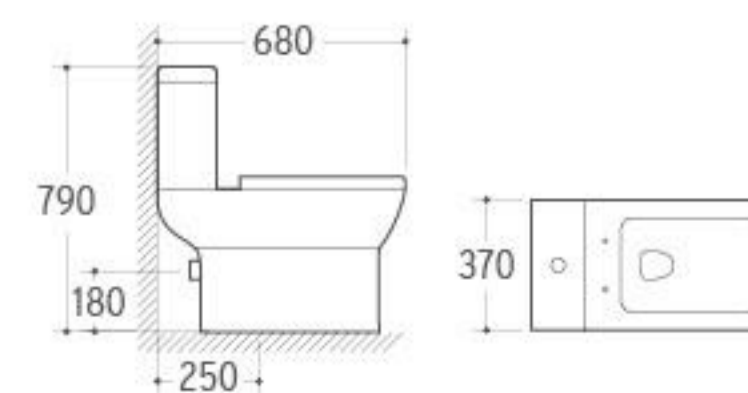

2007
Washdown Two-piece Toilet
Size: 710x390x765mm
P-trap: 180mm Roughing-in
S-trap: 250mm Roughing-in