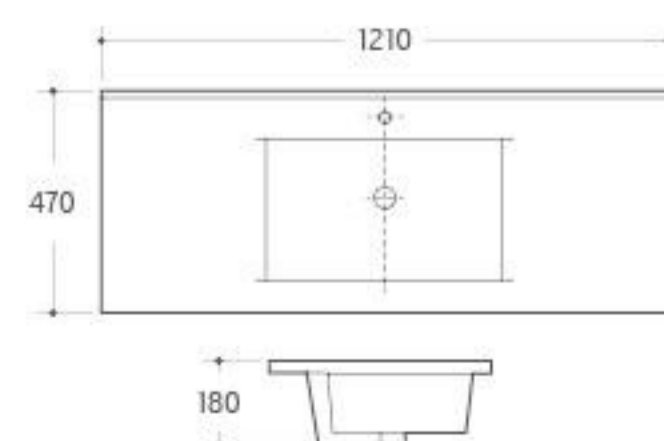

Cabinet Basin
Size: 1210x470x180mm
Above counter mounting

TB015-60

Cabinet Basin
Size: 615x365x135mm
Above counter mounting