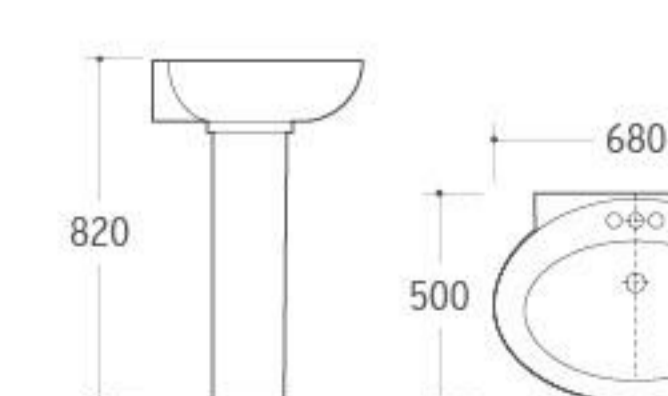

3013

Pedestal Basin
Size: 680x500x820mm
Fixing to wall with back