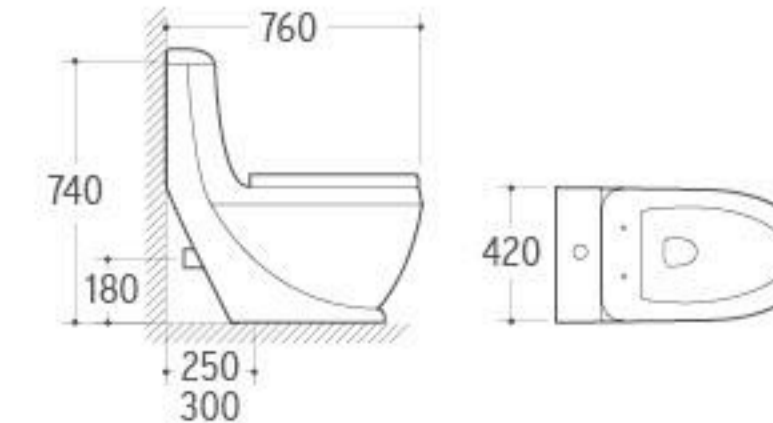

8236P

Washdown One-piece Toilet
Size: 760x420x740mm
P-trap: 180mm Roughing-in
S-trap: 250/300mm Roughing-in