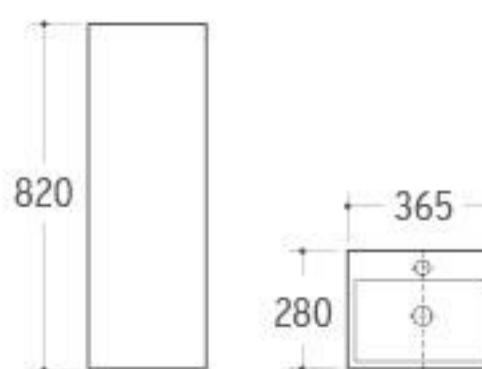

G-026
Pedestal Basin
Size: 410x410x835mm
Fixing to wall with back