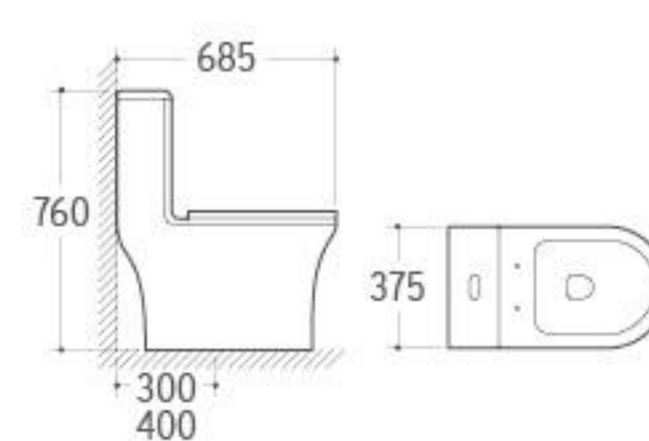

821
Siphonic One-piece Toilet
Size: 665x360x750mm
S-trap: 300/400mm Roughing-in