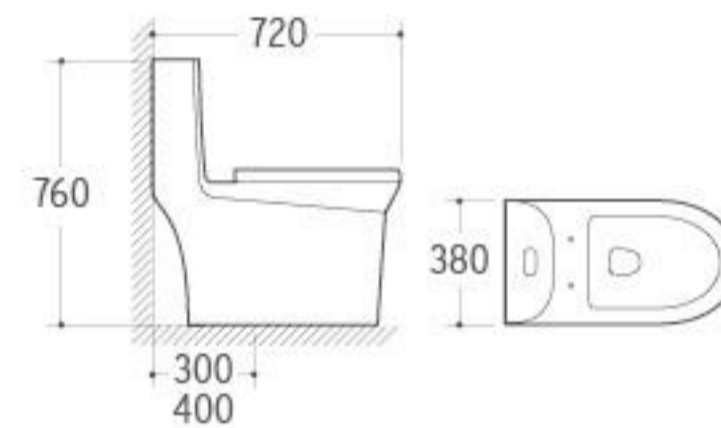

830
Siphonic One-piece Toilet
Size: 705x420x640mm
S-trap: 300/400mm Roughing-in