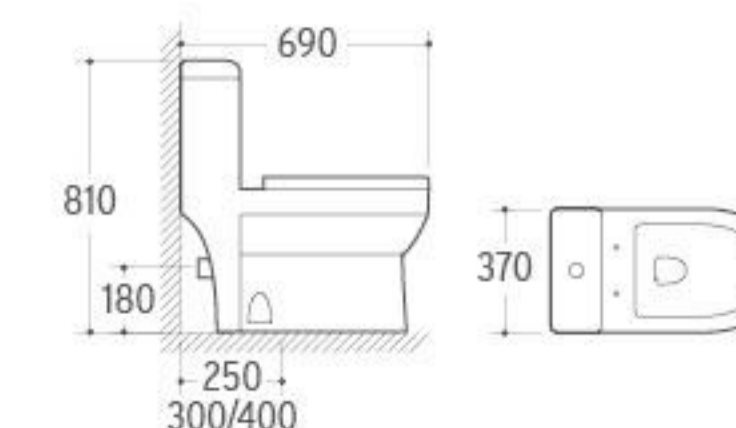

**5013PB**

Pedestal Basin  
 Size: 600x460x830mm  
 Fixing to wall with back