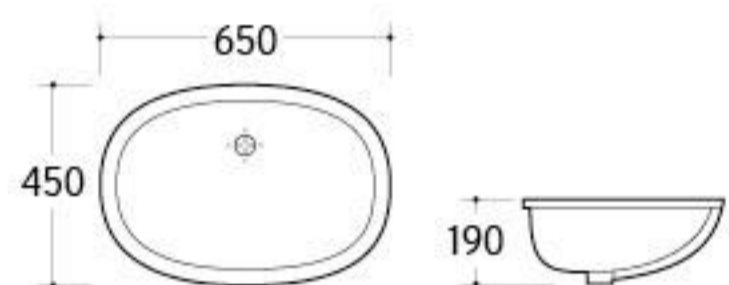

UB-004
Under Counter Basin
Size: 490x410x195mm