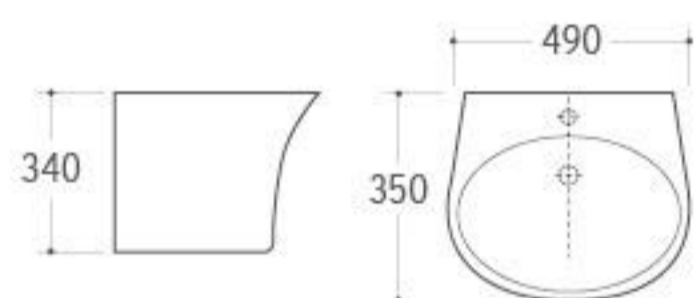

Wall-hung Basin
Size: 490x350x340mm
Wall-hung installation

WB-045