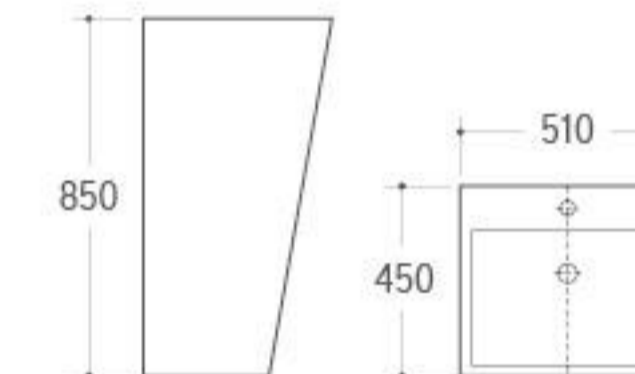

G-011

Pedestal Basin
Size: 510x450x850mm
Fixing to wall with back