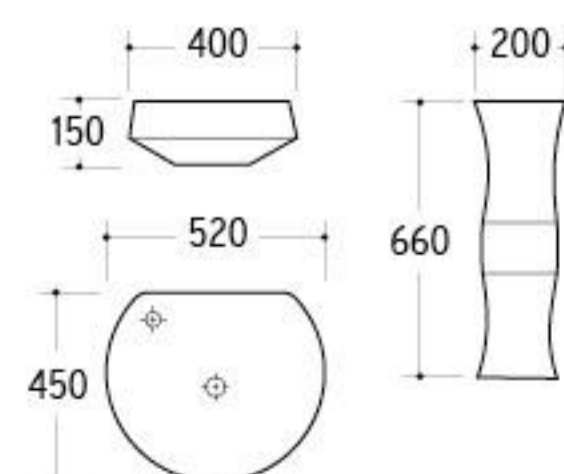

TS-003
Hand-made Pedestal Basin
Full Set Size: 520x450x810mm
Basin Size: 400x400x150mm
Plate Size: 520x450x10mm
Pedestal Size: 200x200x660mm
Fixing to wall with back