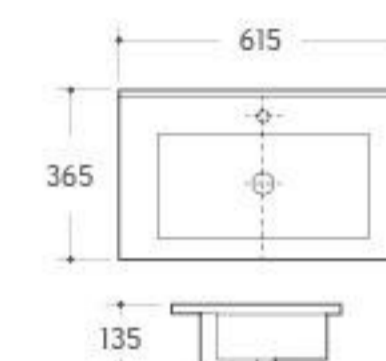

Cabinet Basin
Size: 620x470x180mm
Above counter mounting

Cabinet Basin
Size: 750x470x180mm
Above counter mounting

Cabinet Basin
Size: 800x470x180mm
Above counter mounting

Cabinet Basin
Size: 900x470x180mm
Above counter mounting

Cabinet Basin
Size: 1000x470x180mm
Above counter mounting

TB014-120

Cabinet Basin
Size: 1210x470x180mm
Above counter mounting

Cabinet Basin
Size: 615x365x135mm
Above counter mounting

TB015-70

Cabinet Basin
Size: 715x365x135mm
Above counter mounting

Cabinet Basin
Size: 815x365x135mm
Above counter mounting

Cabinet Basin
Size: 915x365x135mm
Above counter mounting

Cabinet Basin
Size: 1015x365x135mm
Above counter mounting

Hamburg - Germany