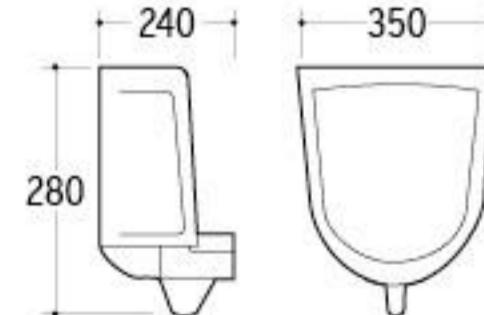

**UP-021**

Urinal  
Size: 340x310x630mm  
Wall-hung installation

**UP-022**

Urinal  
Size: 340x300x690mm  
Wall-hung installation

**UP-023**

Urinal  
Size: 350x350x550mm  
Wall-hung installation

**UP-024**

Urinal  
Size: 360x300x460mm  
Wall-hung installation

**UP-025**

Urinal  
Size: 330x290x480mm  
Wall-hung installation

**UP-026**

Urinal  
Size: 350x240x280mm  
Wall-hung installation

Our eye-sight towards fashion brings sensitivity and creation into sanitary wares, and build up new manner in brief, bright and smart style.