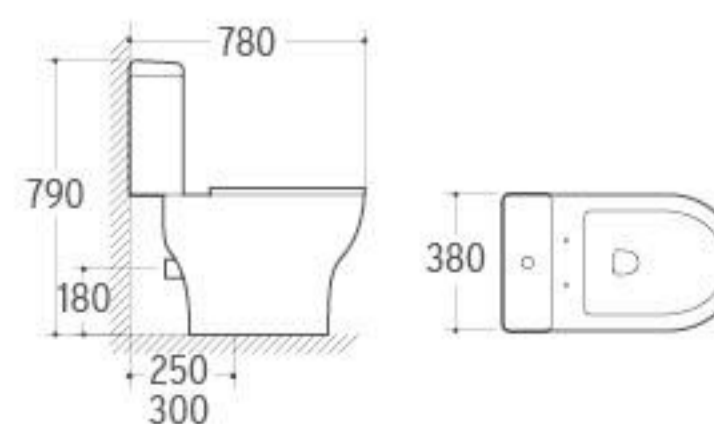

**3014**

Pedestal Basin  
 Size: 665x505x860mm  
 Fixing to wall with back

**008**

Bidet  
 Size: 590x360x420mm  
 Fixing to wall with back

**2011**

Washdown Two-piece Toilet  
 Size: 780x380x790mm  
 P-trap: 180mm Roughing-in  
 S-trap: 250mm Roughing-in