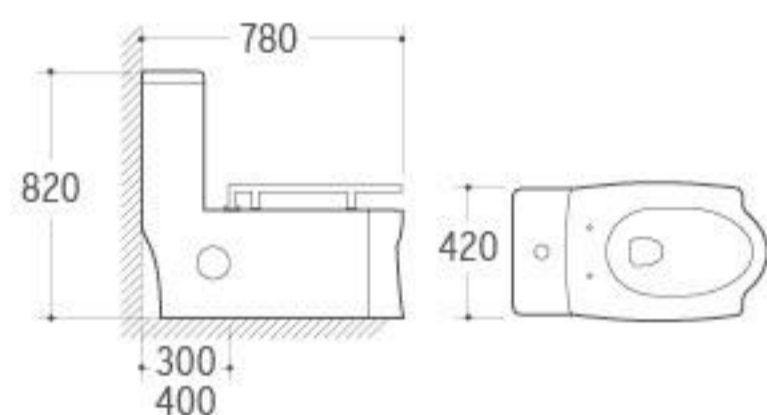

802
Siphonic One-piece Toilet
Size: 650x340x685mm
S-trap: 300/400mm Roughing-in