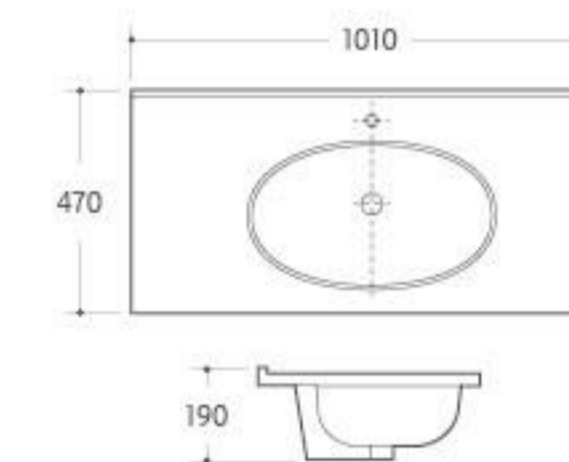

TB013-100

Cabinet Basin
Size: 1010x470x190mm
Above counter mounting