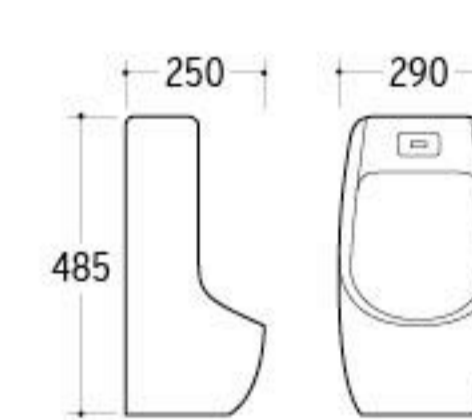

UP-015

Urinal
Size: 290x250x485mm
Wall-hung installation