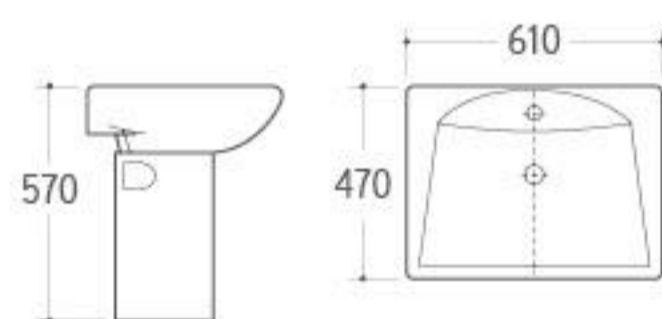

WB-023
Wall-hung Basin
Size: 500x410x540mm
Wall-hung installation