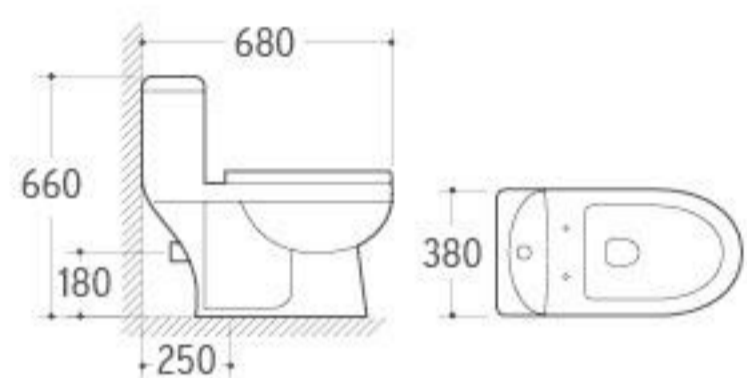

8247
Siphonic One-piece Toilet
Size: 725x365x650mm
S-trap: 300/400mm Roughing-in