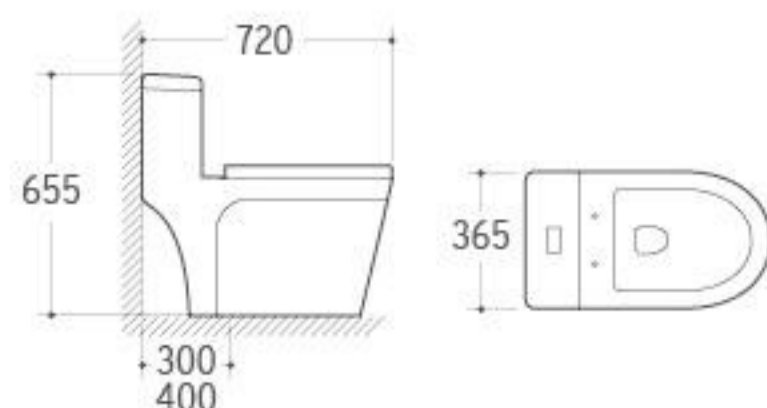

811
Siphonic One-piece Toilet
Size: 700x400x770mm
S-trap: 300/400mm Roughing-in