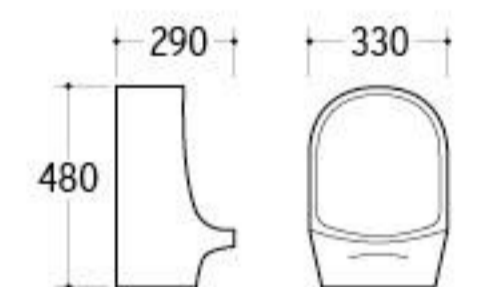

**UP-025**

Urinal  
Size: 330x290x480mm  
Wall-hung installation

**UP-026**

Urinal  
Size: 350x240x280mm  
Wall-hung installation

Our eye-sight towards fashion brings sensitivity and creation into sanitary wares, and build up new manner in brief, bright and smart style.