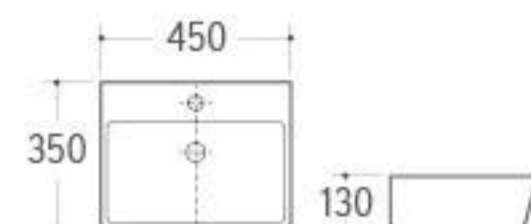

SWB-022
Wall-hung Basin
Size: 460x280x170mm
Wall-hung installation