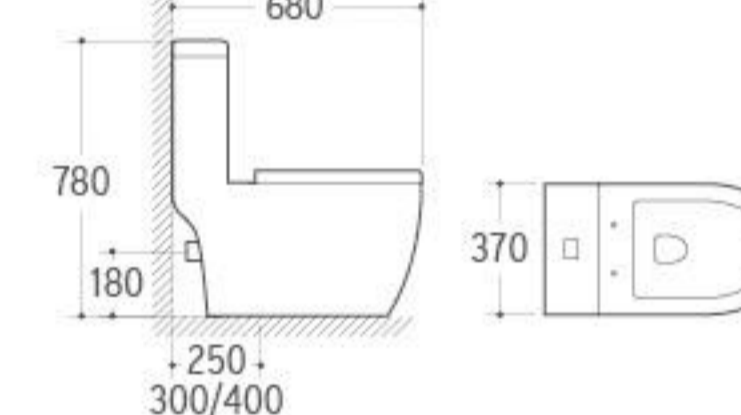

8249
Siphonic One-piece Toilet
Size: 680x380x780mm
S-trap: 300/400mm Roughing-in