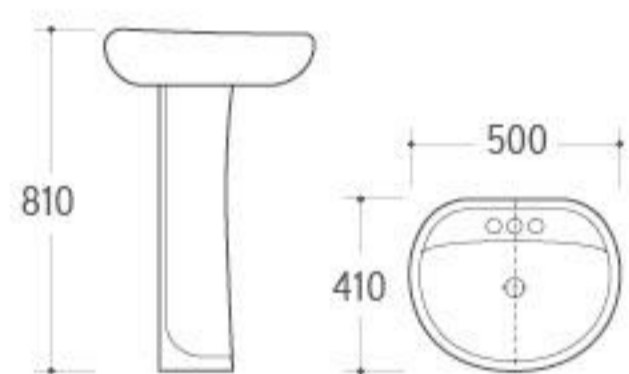

3001

Pedestal Basin
Size: 500x410x810mm
Fixing to wall with back