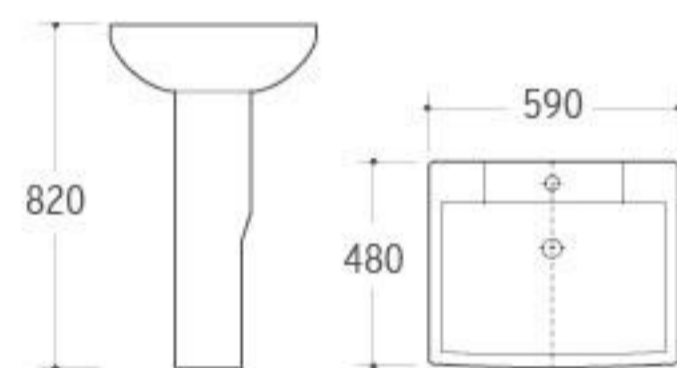

3023

Pedestal Basin
Size: 590x480x820mm
Fixing to wall with back

208

Bidet
Size: 530x365x470mm
Fixing to wall with back