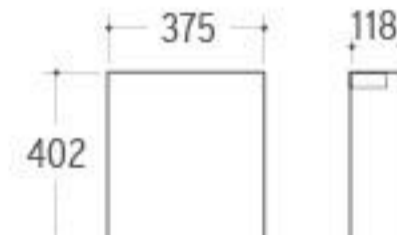

8273
Washdown One-piece Toilet
Size: 500x285x530mm
P-trap: 120mm Roughing-in
S-trap: 200/300mm Roughing-in