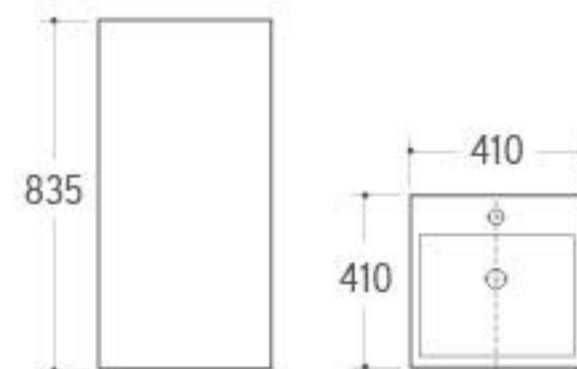

G-027
Pedestal Basin
Size: 410x410x905mm
Fixing to wall with back