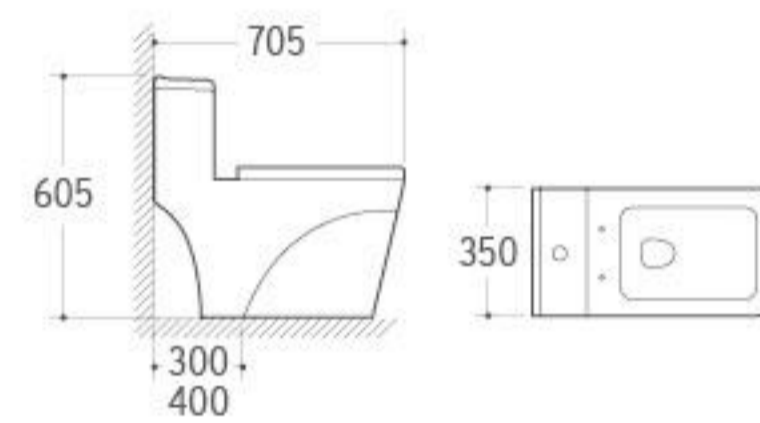

817
Siphonic One-piece Toilet
Size: 640x360x800mm
S-trap: 300/400mm Roughing-in