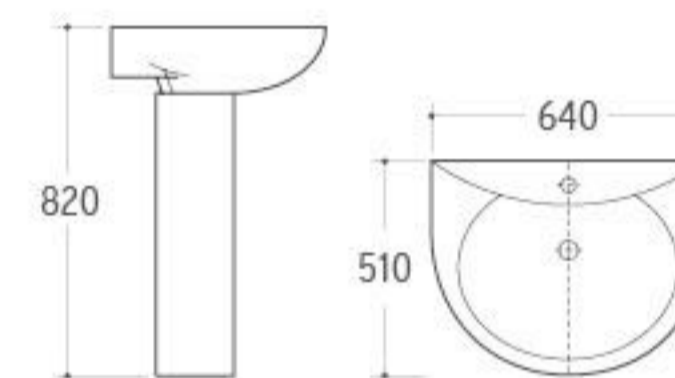

3023
Pedestal Basin
Size: 590x480x820mm
Fixing to wall with back