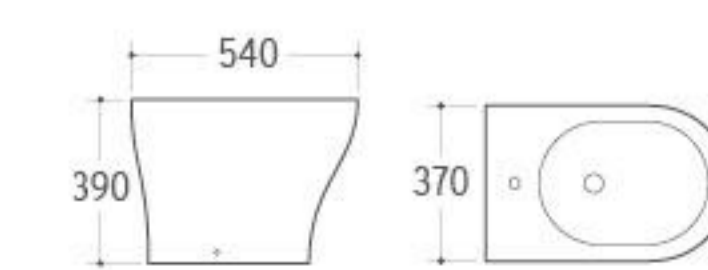

2007

Washdown Two-piece Toilet
Size: 710x390x765mm
P-trap: 180mm Roughing-in
S-trap: 250mm Roughing-in

3015

Pedestal Basin
Size: 580x460x850mm
Fixing to wall with back

007

Bidet
Size: 590x350x400mm
Fixing to wall with back

2010

Washdown Two-piece Toilet
Size: 675x375x795mm
P-trap: 180mm Roughing-in
S-trap: 250mm Roughing-in

3008

Pedestal Basin
Size: 615x480x860mm
Fixing to wall with back

010

Bidet
Size: 550x355x410mm
Fixing to wall with back

2008

Washdown Two-piece Toilet
Size: 670x375x820mm
P-trap: 180mm Roughing-in
S-trap: 250mm Roughing-in

3014

Pedestal Basin
Size: 665x505x860mm
Fixing to wall with back

008

Bidet
Size: 590x360x420mm
Fixing to wall with back

2011

Washdown Two-piece Toilet
Size: 780x380x790mm
P-trap: 180mm Roughing-in
S-trap: 250mm Roughing-in

3017

Pedestal Basin
Size: 560x470x850mm
Fixing to wall with back

011

Bidet
Size: 540x370x390mm
Fixing to wall with back