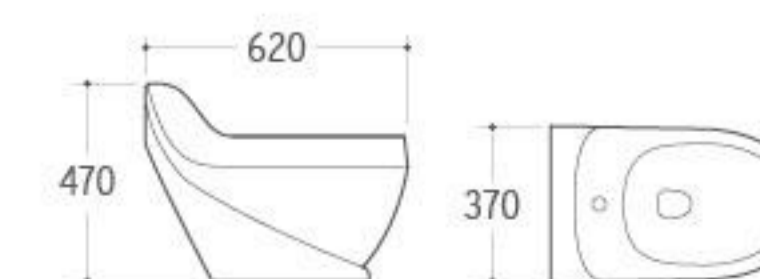

036P

Bidet
Size: 620x370x470mm
Fixing to wall with back