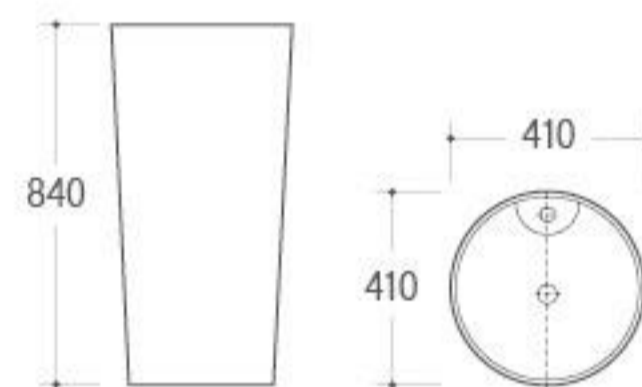

G-029
Pedestal Basin
Size: 390x470x830mm
Fixing to wall with back