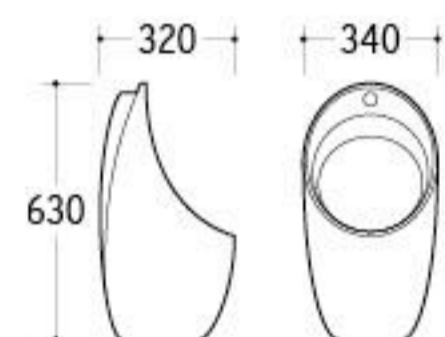

UP-004

Urinal
Size: 340x320x630mm
Wall-hung installation