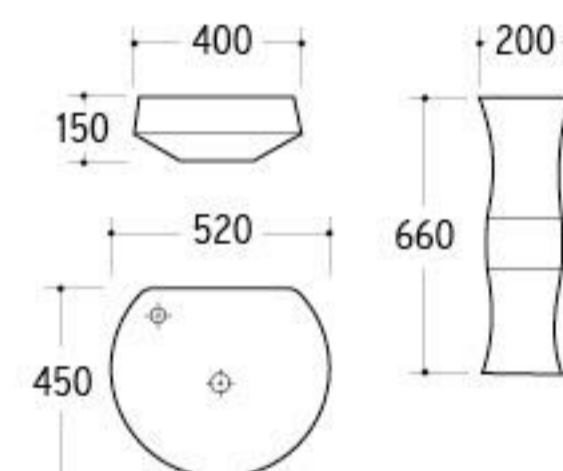

TS-002
Hand-made Pedestal Basin
Full Set Size: 520x450x810mm
Basin Size: 400x400x150mm
Plate Size: 520x450x10mm
Pedestal Size: 200x200x660mm
Fixing to wall with back