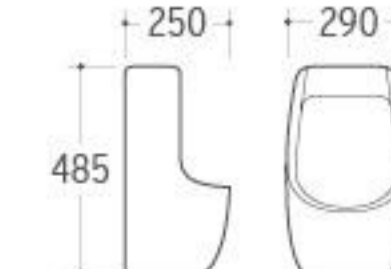

SP-027F
Squat Pan
Size: 405x315x200mm
Gravity-fed flushing system