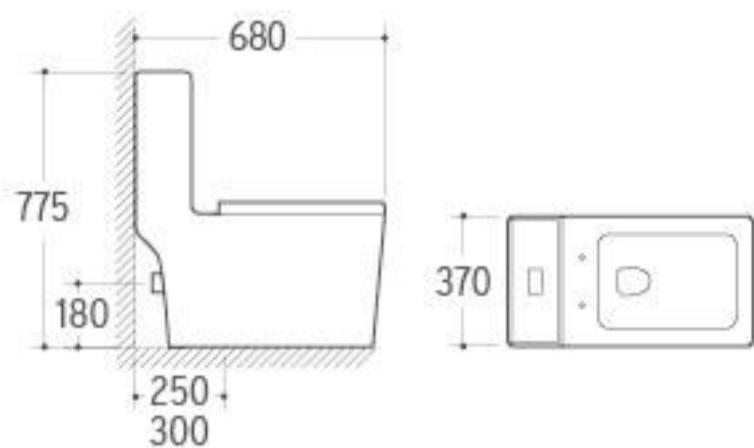

Pedestal Basin  
 Size: 660x520x890mm  
 Fixing to wall with back

**036P**

Bidet  
 Size: 620x370x470mm  
 Fixing to wall with back

**ST8280RD**

Washdown/Siphonic One Piece Toilet  
 Size: 680x370x775mm  
 P-trap: 180mm Roughing-in  
 S-trap: 250/300mm Roughing-in