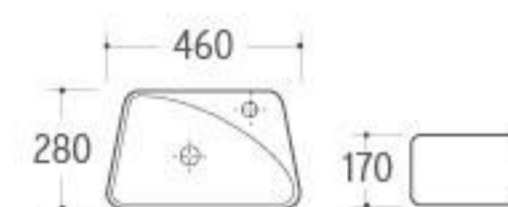

SWB-023
Wall-hung Basin
Size: 645x445x210mm
Wall-hung installation