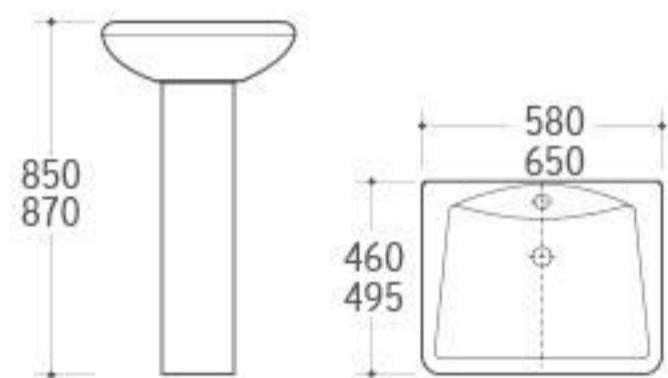

3016
Pedestal Basin
Size: 580x440x830mm
Fixing to wall with back