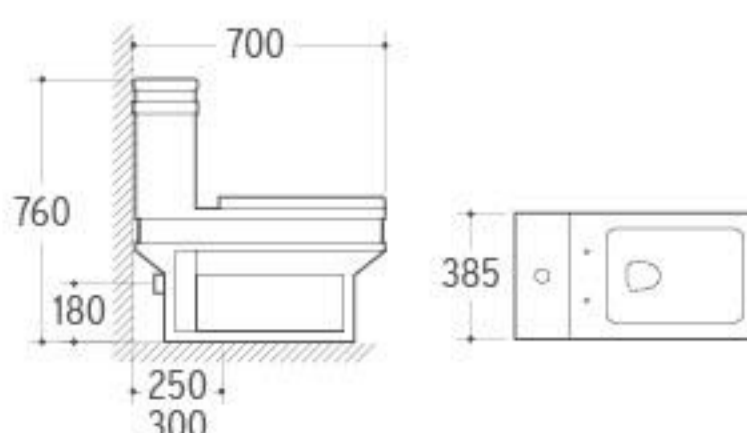

8219

Washdown One-piece Toilet
Size: 700x385x760mm
P-trap: 180mm Roughing-in
S-trap: 250/300mm Roughing-in