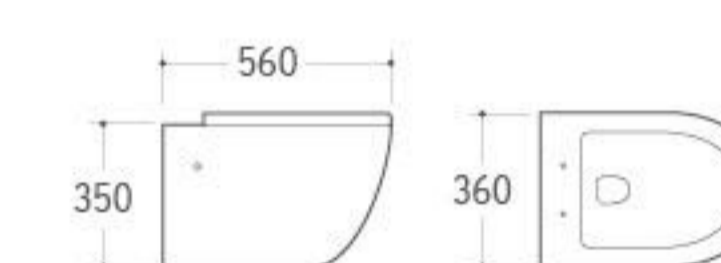

WH-004
Wall-hung Toilet
Size: 585x370x370mm
P-trap: 180mm Roughing-in