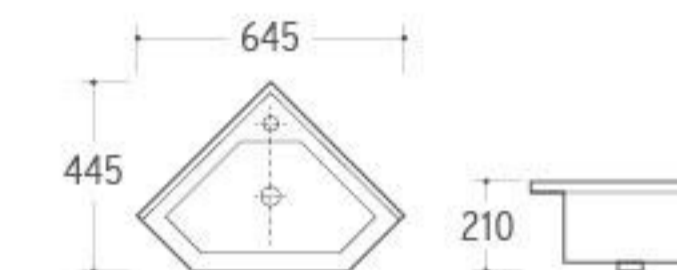

SWB-024
Wall-hung Basin
Size: 360x360x150mm
Wall-hung installation