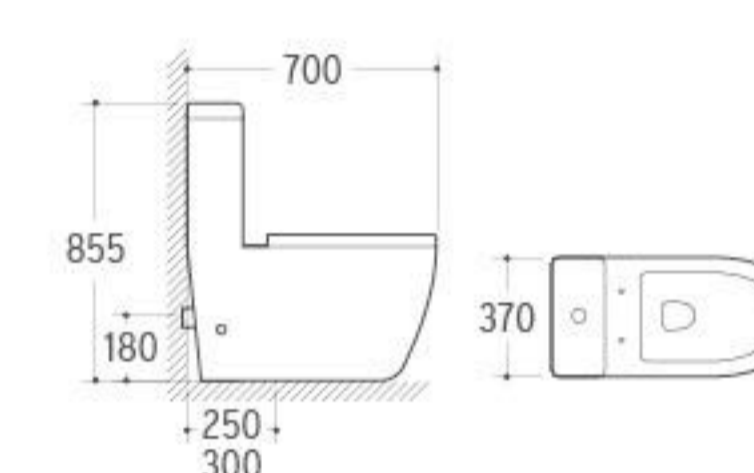

8215
Washdown/Siphonic One-piece Toilet
Size: 700x380x755mm
P-trap: 180mm Roughing-in
S-trap: 250/300mm Roughing-in