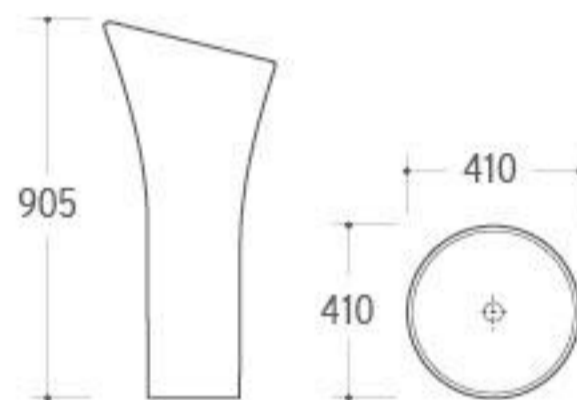

G-024
Pedestal Basin
Size: 590x425x835mm
Fixing to wall with back