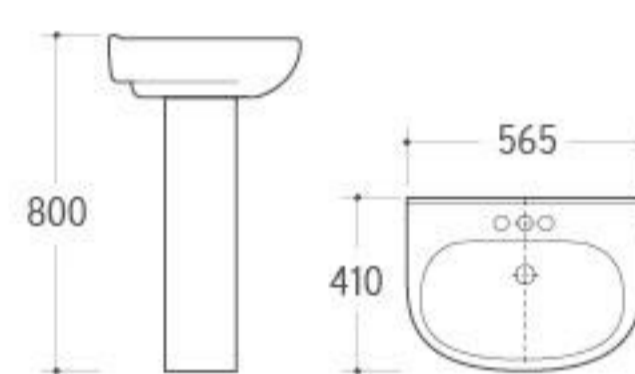

3003

Pedestal Basin
Size: 565x410x800mm
Fixing to wall with back