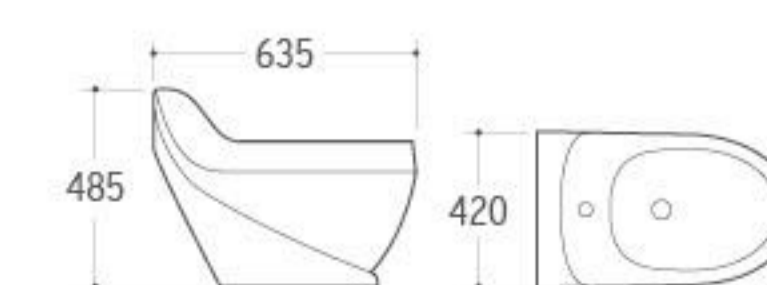

8208

Washdown One-piece Toilet
Size: 700x360x750mm
P-trap: 180mm Roughing-in
S-trap: 250/300mm Roughing-in

3023

Pedestal Basin
Size: 590x480x820mm
Fixing to wall with back

208

Bidet
Size: 530x365x470mm
Fixing to wall with back

8231

Washdown One-piece Toilet
Size: 730x380x830mm
P-trap: 180mm Roughing-in
S-trap: 250mm Roughing-in

3020

Pedestal Basin
Size: 620x490x820mm
Fixing to wall with back

031

Bidet
Size: 600x380x390mm
Fixing to wall with back

8219

Washdown One-piece Toilet
Size: 700x385x760mm
P-trap: 180mm Roughing-in
S-trap: 250/300mm Roughing-in

3011

Pedestal Basin
Size: 610x500x835mm
Fixing to wall with back

019

Bidet
Size: 550x375x415mm
Fixing to wall with back

8236

Washdown One-piece Toilet
Size: 760x420x740mm
P-trap: 180mm Roughing-in
S-trap: 250/300mm Roughing-in

3032

Pedestal Basin
Size: 660x520x890mm
Fixing to wall with back

036

Bidet
Size: 635x420x485mm
Fixing to wall with back