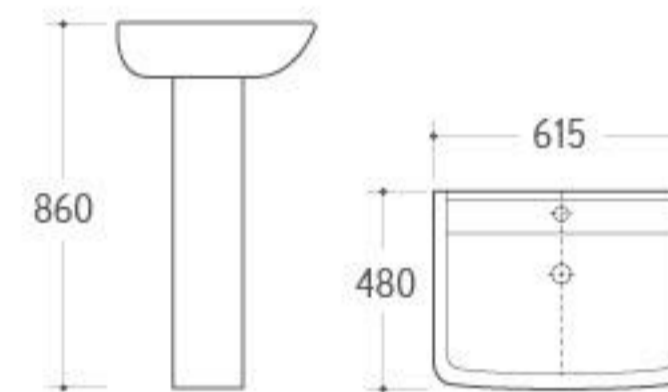

3008

Pedestal Basin
Size: 615x480x860mm
Fixing to wall with back