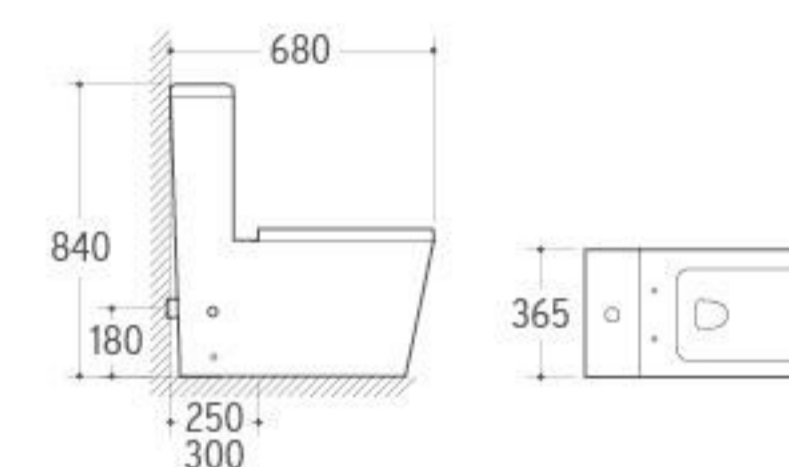

8208
Washdown One-piece Toilet
Size: 700x360x750mm
P-trap: 180mm Roughing-in
S-trap: 250/300mm Roughing-in