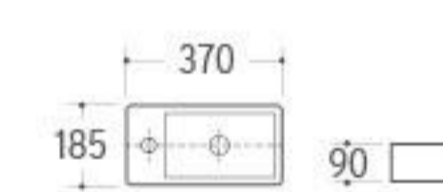

SWB-026
Wall-hung Basin
Size: 370x185x90mm
Wall-hung installation