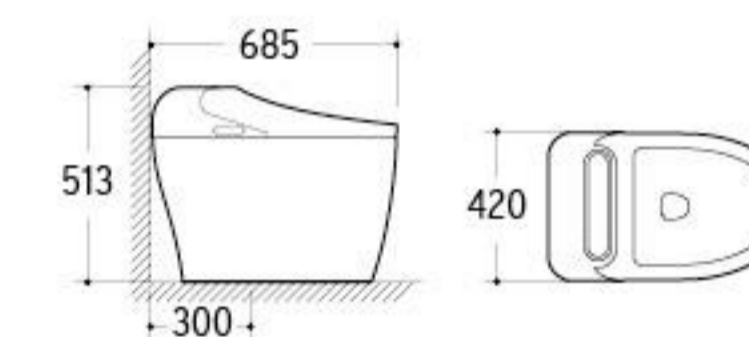

IN-003
Automatic One-piece Toilet
Size: 710x400x710mm
P-trap: 180mm Roughing-in
S-trap: 300mm Roughing-in