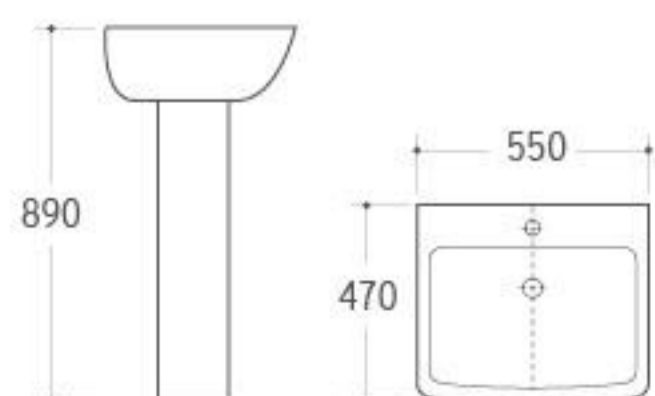

3004

Pedestal Basin
Size: 550x470x890mm
Fixing to wall with back