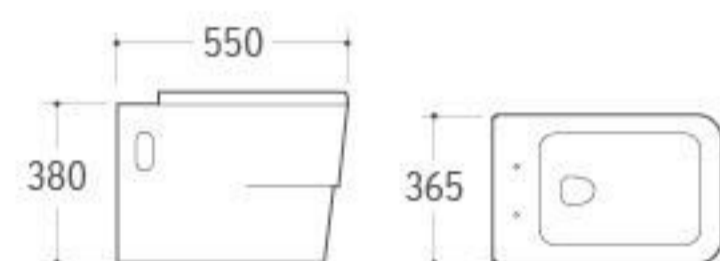

**WH-008**  
Wall-hung Toilet  
Size: 550x350x365mm  
P-trap: 180mm Roughing-in

**WH-009**  
Wall-hung Toilet  
Size: 605x390x390mm  
P-trap: 180mm Roughing-in

**WH-010**

Wall-hung Toilet  
Size: 550x365x380mm  
P-trap: 180mm Roughing-in