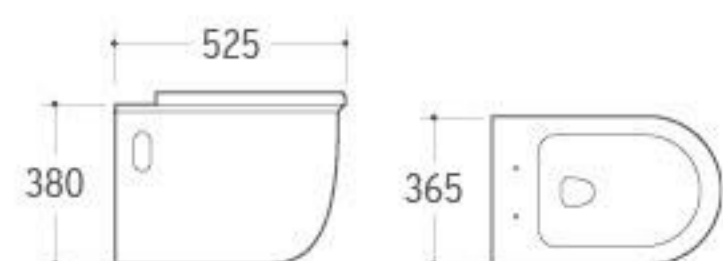

WH-018

Wall-hung Toilet
Size: 560x365x345mm
P-trap: 180mm Roughing-in