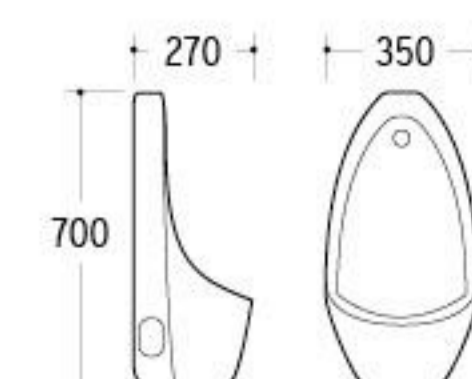

Urinal  
Size: 290x250x485mm  
Wall-hung installation

**UP-017**

Urinal  
Size: 375x320x680mm  
Wall-hung installation

**UP-018**

Urinal  
Size: 350x270x700mm  
Wall-hung installation

**UP-019**

Urinal  
Size: 480x310x740mm  
Wall-hung installation