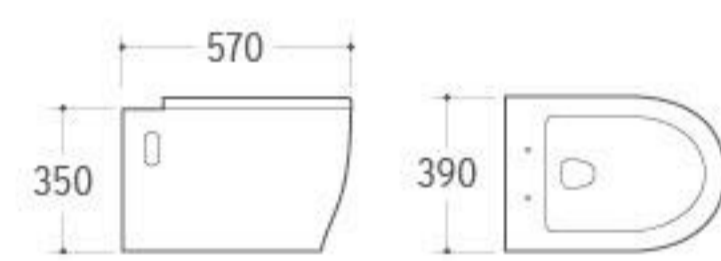

WH-016

Wall-hung Toilet
Size: 555x360x365mm
P-trap: 180mm Roughing-in