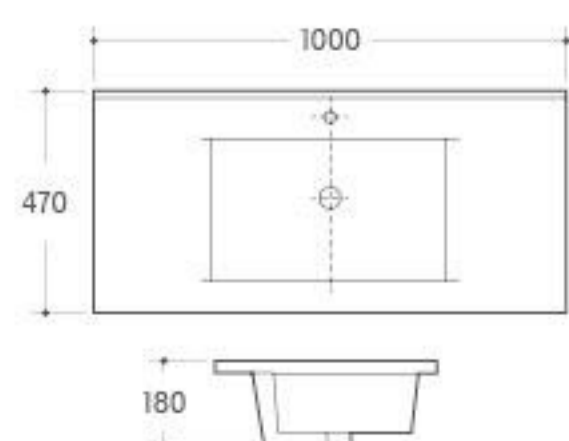

Cabinet Basin
Size: 1000x470x180mm
Above counter mounting

TB014-120