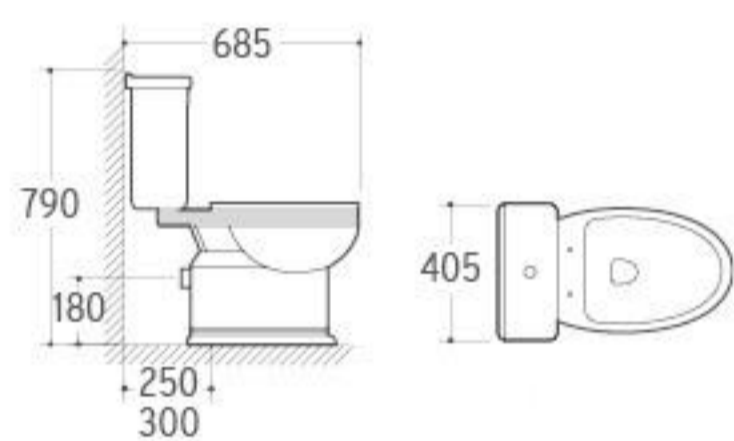

**3017**

Pedestal Basin  
 Size: 560x470x850mm  
 Fixing to wall with back

**011**

Bidet  
 Size: 540x370x390mm  
 Fixing to wall with back

**2014**  
Washdown Two-piece Toilet  
Size: 685x405x790mm  
P-trap: 180mm Roughing-in  
S-trap: 250/300mm Roughing-in