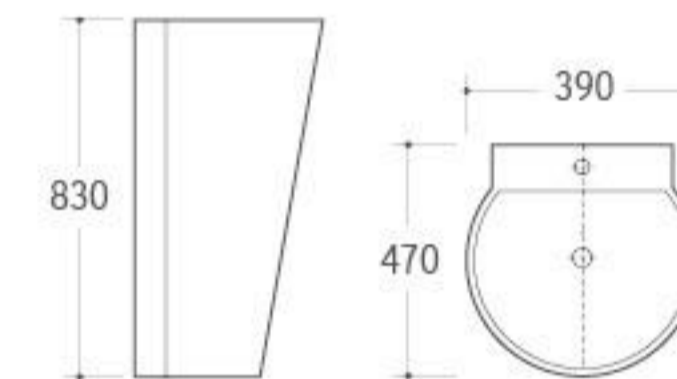

G-025
Pedestal Basin
Size: 365x280x820mm
Fixing to wall with back