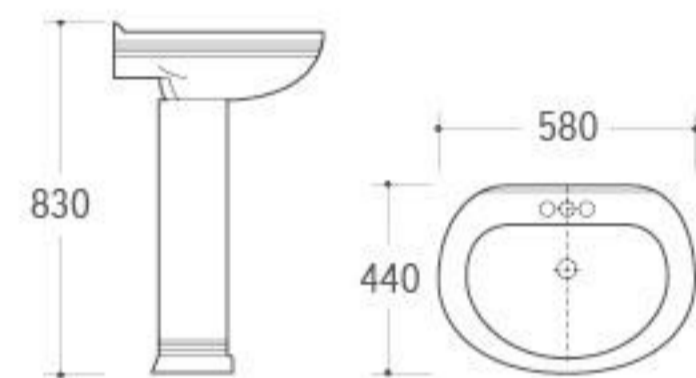

3017
Pedestal Basin
Size: 560x470x850mm
Fixing to wall with back