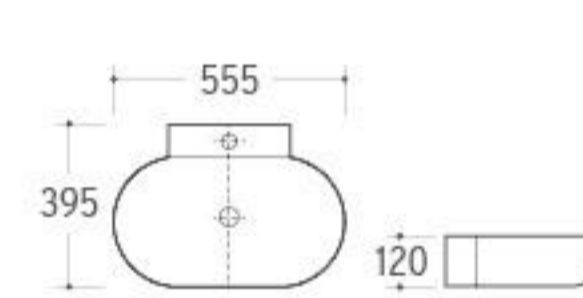

Wall-hung Basin
Size: 555x395x120mm
Wall-hung installation

SWB-006