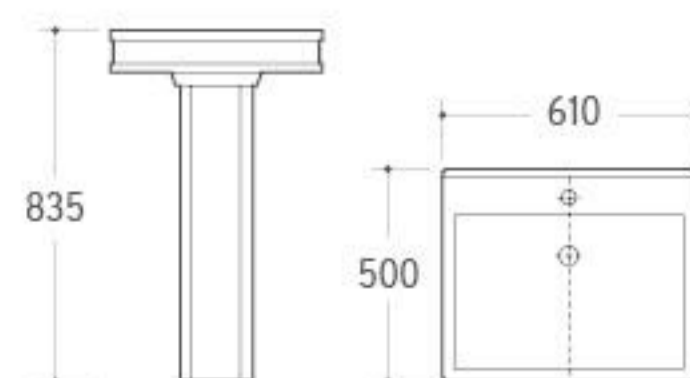

3011

Pedestal Basin
Size: 610x500x835mm
Fixing to wall with back

019

Bidet
Size: 550x375x415mm
Fixing to wall with back