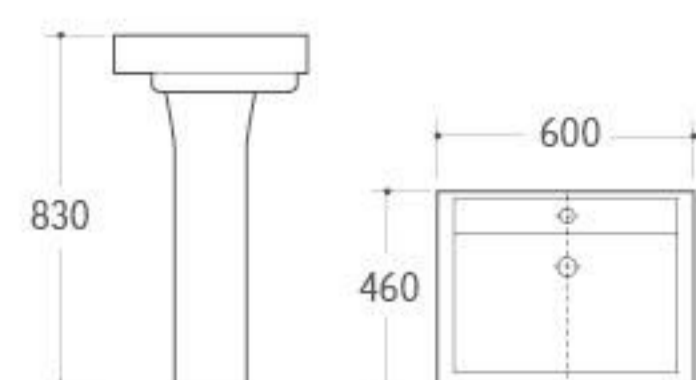

3020
Pedestal Basin
Size: 620x490x820mm
Fixing to wall with back