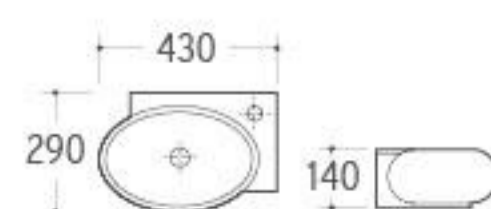

SWB-021
Wall-hung Basin
Size: 460x280x170mm
Wall-hung installation