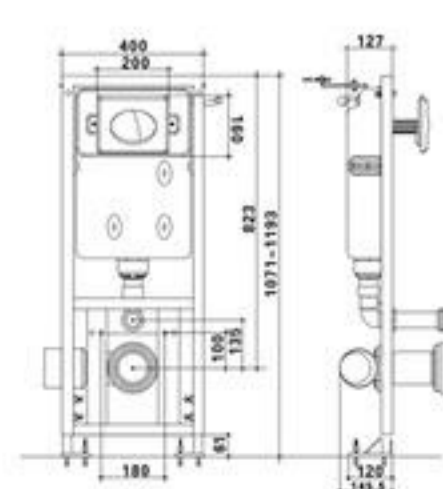

IN-001
Automatic One-piece Toilet
Size: 725x420x618mm
S-trap: 300mm Roughing-in