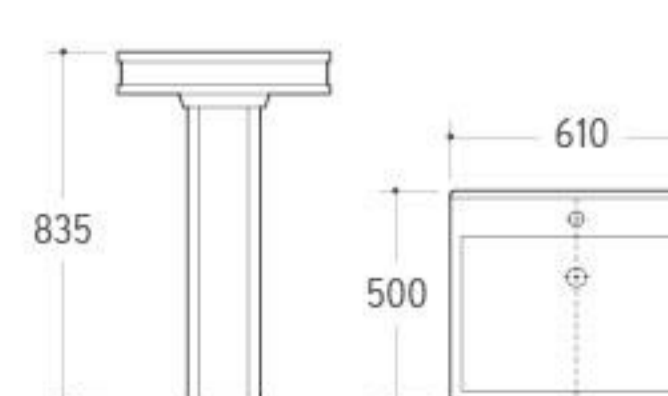

3011

Pedestal Basin
Size: 610x500x835mm
Fixing to wall with back