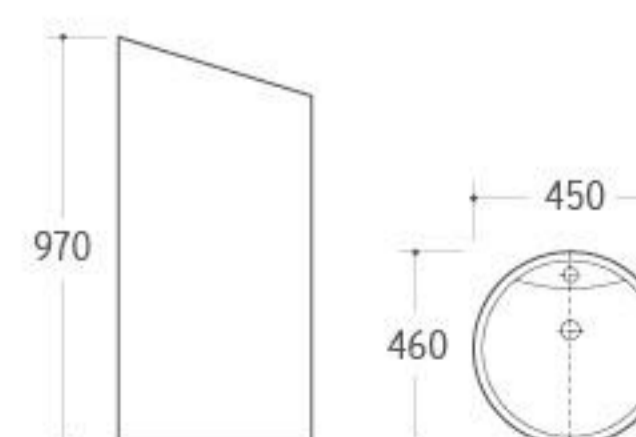

G-012

Pedestal Basin
Size: 450x460x970mm
Fixing to wall with back