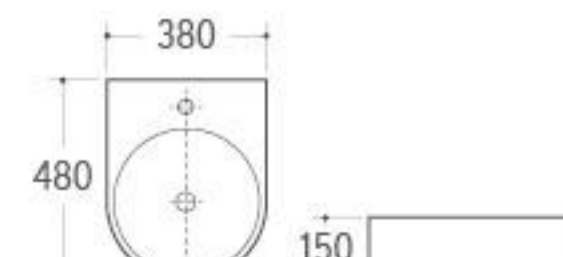

**WB-046**

Wall-hung Basin  
Size: 470x460x370mm  
Wall-hung installation

**WB-052**

Wall-hung Basin  
Size: 520x440x380mm  
Wall-hung installation

**SWB-001**

Wall-hung Basin  
Size: 380x480x150mm  
Wall-hung installation