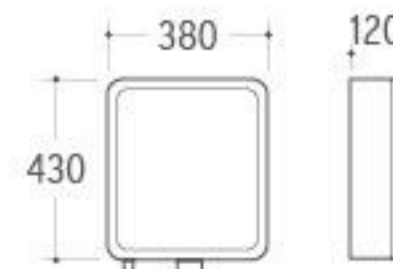

PT-022
Water tank
Size: 400x122x395mm