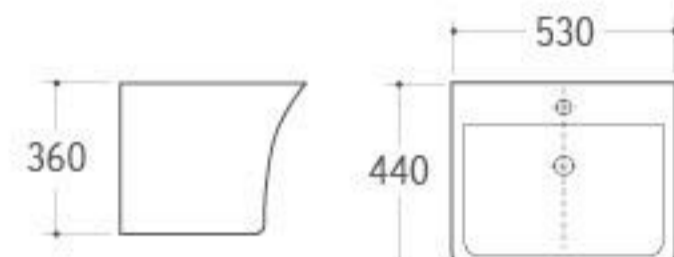

**WB-039**

Wall-hung Basin  
Size: 520x520x400mm  
Wall-hung installation

**WB-042**

Wall-hung Basin  
Size: 490x450x340mm  
Wall-hung installation

**WB-043**

Wall-hung Basin  
Size: 530x440x360mm  
Wall-hung installation