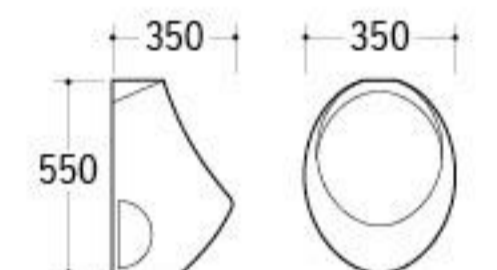

UP-023

Urinal
Size: 350x350x550mm
Wall-hung installation