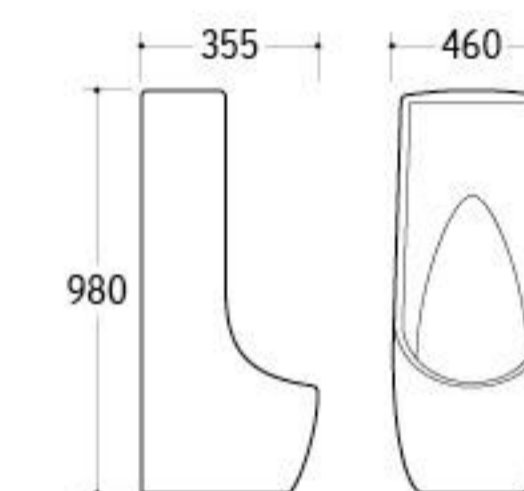

**UP-011**

Urinal  
Size: 325x300x690mm  
Wall-hung installation

**UP-012**

Urinal  
Size: 420x80x820mm  
Wall-hung installation

**UP-013**

Urinal  
Size: 460x355x980mm  
Fixing to wall with back

**UP-015**