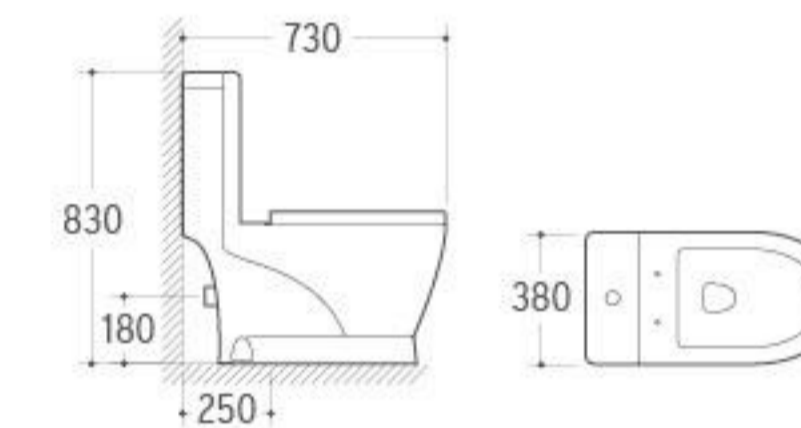

5004Y

Washdown One-piece Toilet
Size: 730x380x830mm
P-trap: 180mm Roughing-in
S-trap: 250mm Roughing-in