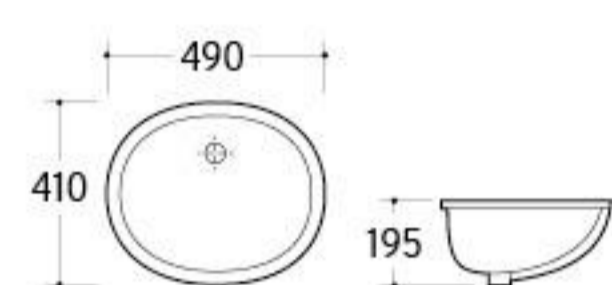

Hamburg - Germany

**UB-002**  
Under Counter Basin  
Size: 650x450x190mm

**UB-004**  
Under Counter Basin  
Size: 490x410x195mm

**UB-007**  
Under Counter Basin  
Size: 415x335x190mm

**UB-008**  
Under Counter Basin  
Size: 465x380x190mm