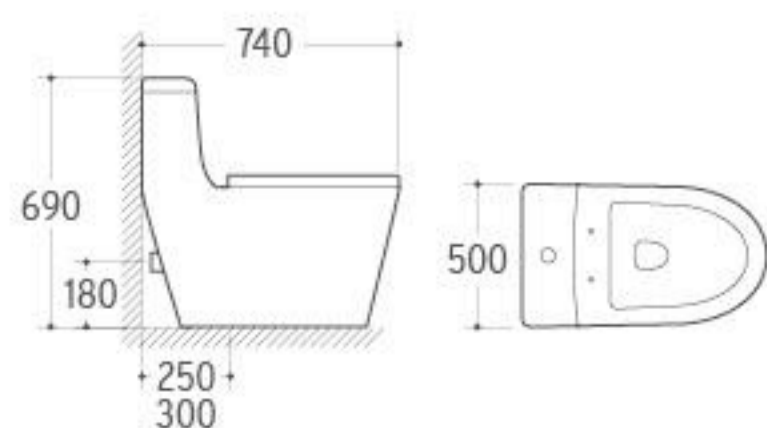

8280
Washdown/Siphonic One-piece Toilet
Size: 680x360x775mm
P-trap: 180mm Roughing-in
S-trap: 250/300/400mm Roughing-in