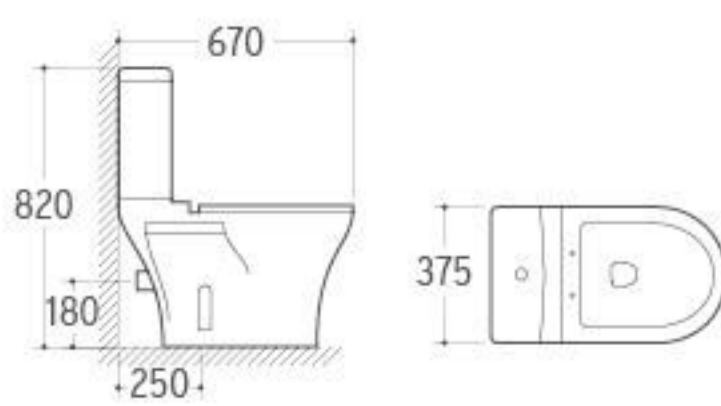

**3008**

Pedestal Basin  
 Size: 615x480x860mm  
 Fixing to wall with back

**010**

Bidet  
 Size: 550x355x410mm  
 Fixing to wall with back

**2008**

Washdown Two-piece Toilet  
 Size: 670x375x820mm  
 P-trap: 180mm Roughing-in  
 S-trap: 250mm Roughing-in