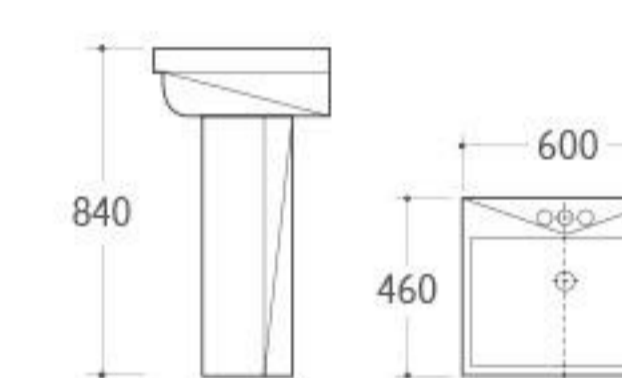

3018
Pedestal Basin
Size: 830x550x830mm
Fixing to wall with back