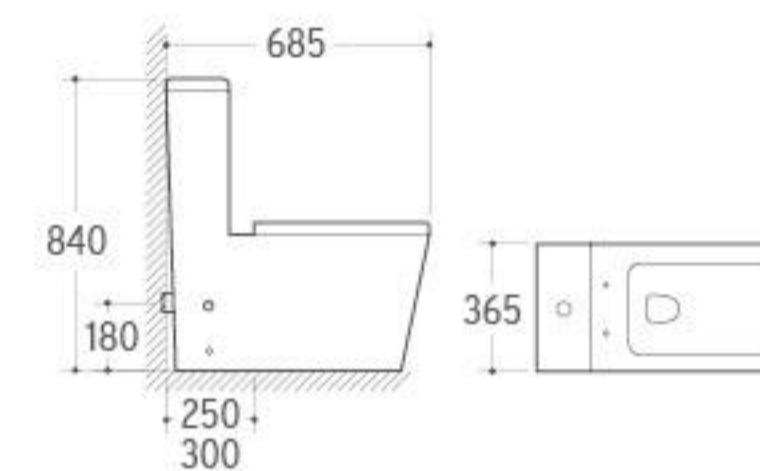

8206

Washdown/Siphonic One-piece Toilet
Size: 685x365x840mm
P-trap: 180mm Roughing-in
S-trap: 250/300mm Roughing-in