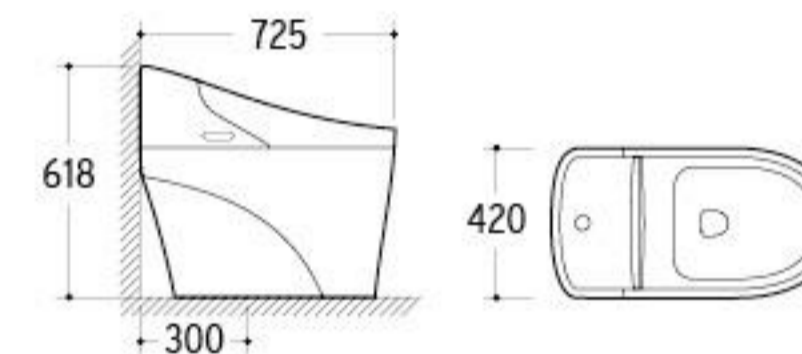

IN-002
Automatic One-piece Toilet
Size: 685x420x513mm
S-trap: 300mm Roughing-in