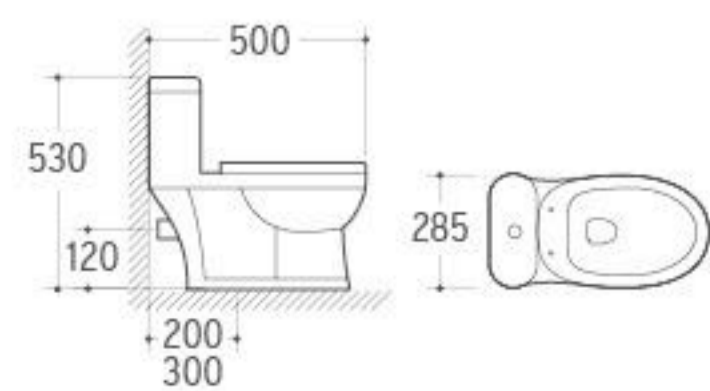

8273OR

Washdown One-piece Toilet
Size: 500x285x530mm
P-trap: 120mm Roughing-in
S-trap: 200/300mm Roughing-in

GT-016

1. 550x70x130mm
2. 315x70x120mm
3. 180x60x105mm
4. 205x80x105mm
5. 70x65x100mm
6. 115x70x70mm