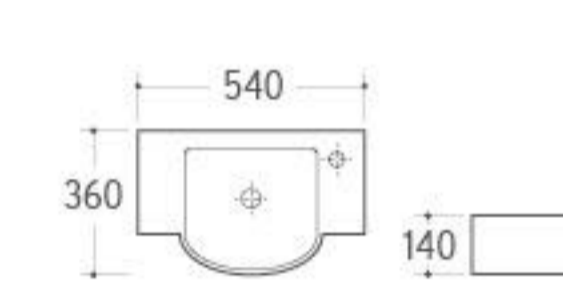

**SWB-005**

Wall-hung Basin  
Size: 555x395x120mm  
Wall-hung installation

**SWB-006**

Wall-hung Basin  
Size: 345x330x120mm  
Wall-hung installation

**SWB-007**

Wall-hung Basin  
Size: 540x360x140mm  
Wall-hung installation