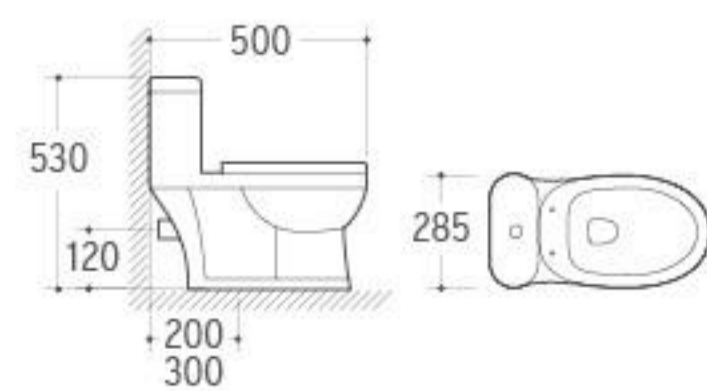

8273P

Washdown One-piece Toilet
Size: 500x285x530mm
P-trap: 120mm Roughing-in
S-trap: 200/300mm Roughing-in