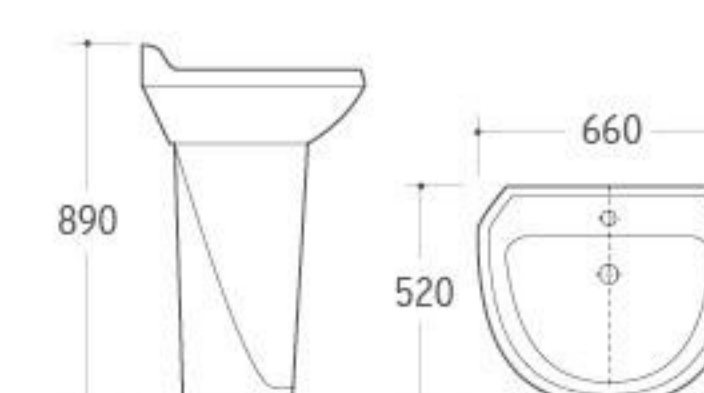

**3011**

Pedestal Basin  
 Size: 610x500x835mm  
 Fixing to wall with back

**019**

Bidet  
 Size: 550x375x415mm  
 Fixing to wall with back

**8236**

Washdown One-piece Toilet  
 Size: 760x420x740mm  
 P-trap: 180mm Roughing-in  
 S-trap: 250/300mm Roughing-in

**3032**

Pedestal Basin  
 Size: 660x520x890mm  
 Fixing to wall with back

**036**

Bidet  
 Size: 635x420x485mm  
 Fixing to wall with back