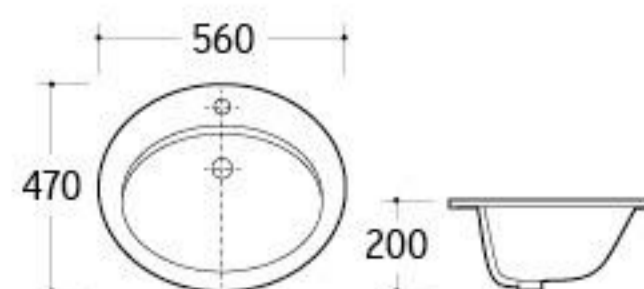

AB-013
Above Counter Basin
Size: 420x420x185mm
Above counter mounting