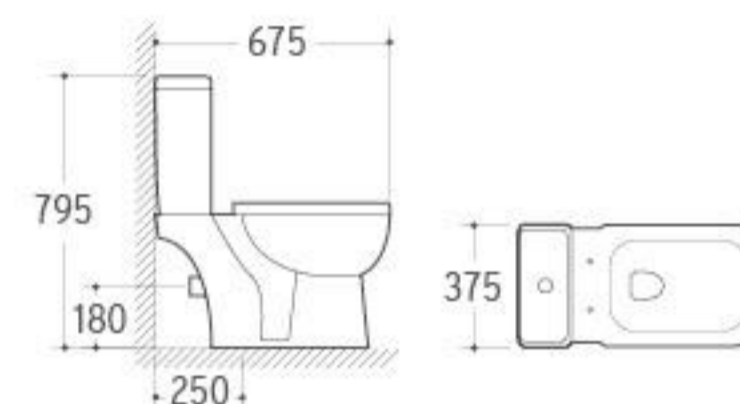

**3015**

Pedestal Basin  
 Size: 580x460x850mm  
 Fixing to wall with back

**007**

Bidet  
 Size: 590x350x400mm  
 Fixing to wall with back

**2010**

Washdown Two-piece Toilet  
 Size: 675x375x795mm  
 P-trap: 180mm Roughing-in  
 S-trap: 250mm Roughing-in

**3008**

Pedestal Basin  
 Size: 615x480x860mm  
 Fixing to wall with back

**010**

Bidet  
 Size: 550x355x410mm  
 Fixing to wall with back

**2008**

Washdown Two-piece Toilet  
 Size: 670x375x820mm  
 P-trap: 180mm Roughing-in  
 S-trap: 250mm Roughing-in