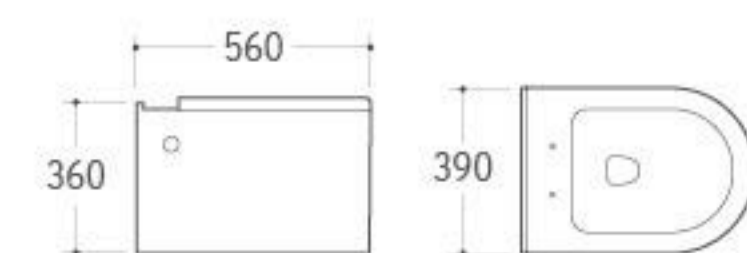

WH-008
Wall-hung Toilet
Size: 550x350x365mm
P-trap: 180mm Roughing-in