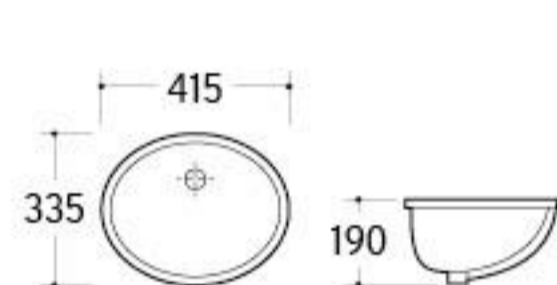

Hamburg - Germany

**UB-002**  
Under Counter Basin  
Size: 650x450x190mm

**UB-004**  
Under Counter Basin  
Size: 490x410x195mm

**UB-007**  
Under Counter Basin  
Size: 415x335x190mm

**UB-008**  
Under Counter Basin  
Size: 465x380x190mm