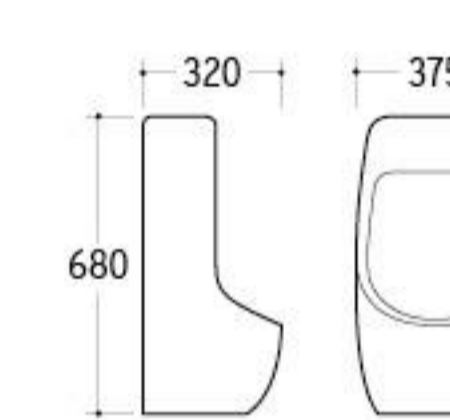

UP-017

Urinal
Size: 375x320x680mm
Wall-hung installation