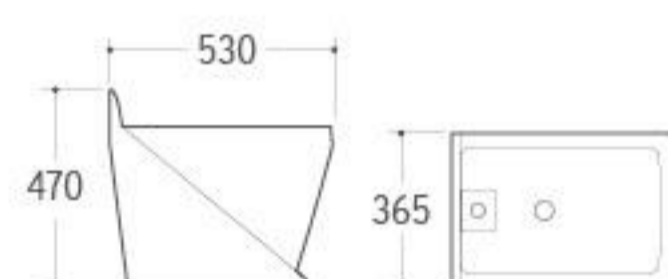

8208

Washdown One-piece Toilet
Size: 700x360x750mm
P-trap: 180mm Roughing-in
S-trap: 250/300mm Roughing-in

3023

Pedestal Basin
Size: 590x480x820mm
Fixing to wall with back

208

Bidet
Size: 530x365x470mm
Fixing to wall with back

8231

Washdown One-piece Toilet
Size: 730x380x830mm
P-trap: 180mm Roughing-in
S-trap: 250mm Roughing-in

3020

Pedestal Basin
Size: 620x490x820mm
Fixing to wall with back

031

Bidet
Size: 600x380x390mm
Fixing to wall with back

8219

Washdown One-piece Toilet
Size: 700x385x760mm
P-trap: 180mm Roughing-in
S-trap: 250/300mm Roughing-in

3011

Pedestal Basin
Size: 610x500x835mm
Fixing to wall with back

019

Bidet
Size: 550x375x415mm
Fixing to wall with back

8236

Washdown One-piece Toilet
Size: 760x420x740mm
P-trap: 180mm Roughing-in
S-trap: 250/300mm Roughing-in

3032

Pedestal Basin
Size: 660x520x890mm
Fixing to wall with back

036

Bidet
Size: 635x420x485mm
Fixing to wall with back