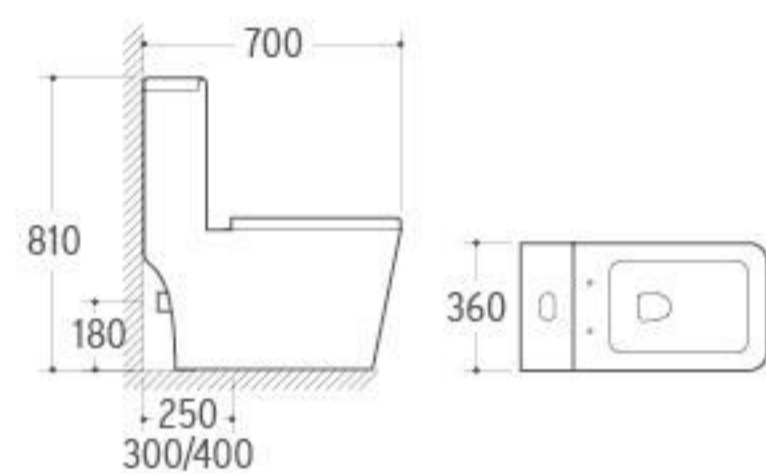

8213
Washdown/Siphonic One-piece Toilet
Size: 680x370x840mm
P-trap: 180mm Roughing-in
S-trap: 250/300mm Roughing-in