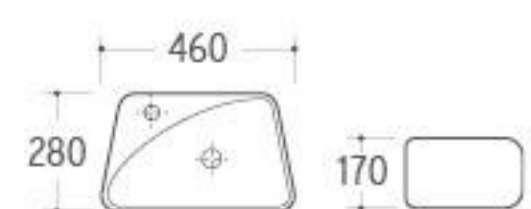

SIMPLICITY

Ideal basins are models of simplicity: with advanced crafts and excellent design idea to display elegance thoroughly, with mentality to add to some modernism.