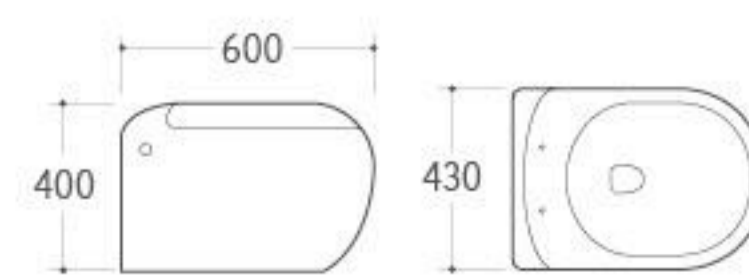

WH-001

Wall-hung Toilet
Size: 600x430x400mm
Outlet diameter: 100mm
Back against the wall to install