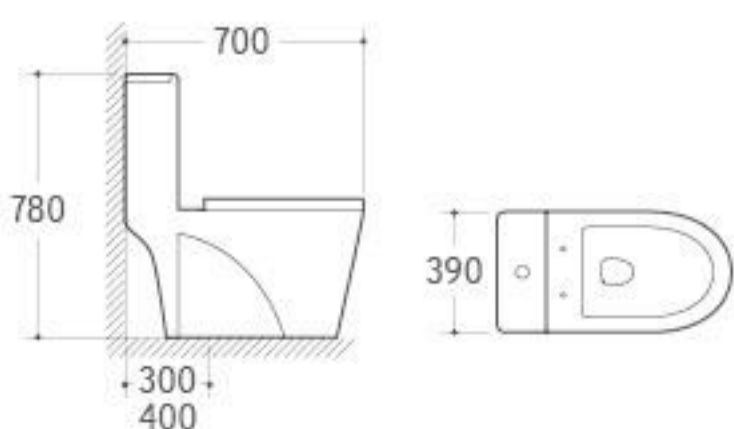

**5004Y**

Washdown One-piece Toilet  
 Size: 730x380x830mm  
 P-trap: 180mm Roughing-in  
 S-trap: 250mm Roughing-in

**5004PY**

Pedestal Basin  
 Size: 600x460x830mm  
 Fixing to wall with back

**8225H**

Super-swirling Siphonic One-piece Toilet  
 Size: 700x390x780mm  
 S-trap: 300/400mm Roughing-in