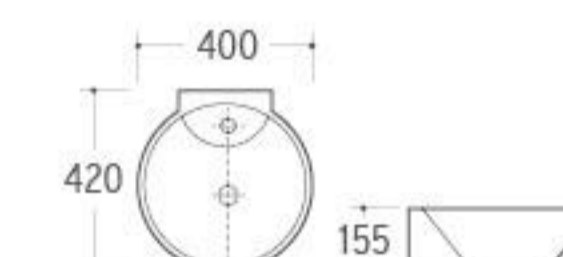

**SWB-002**

Wall-hung Basin  
Size: 535x465x185mm  
Wall-hung installation

**SWB-003**

Wall-hung Basin  
Size: 430x445x155mm  
Wall-hung installation

**SWB-004**

Wall-hung Basin  
Size: 400x420x155mm  
Wall-hung installation