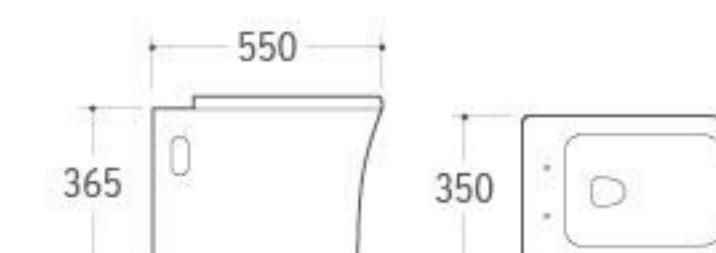

WH-009
Wall-hung Toilet
Size: 605x390x390mm
P-trap: 180mm Roughing-in