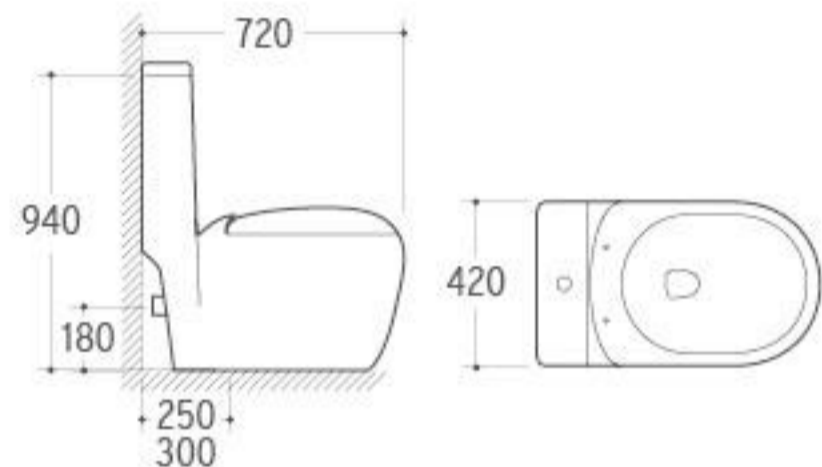

## WDI

5 years quality guarantee

Big Size  
 ( 3.4 inches )

**FT-004**

**FT-003O**

**FT-003T**

Sample pictures just as reference.

**8287**  
Washdown One-piece Toilet  
Size: 720x420x940mm  
P-trap: 180mm Roughing-in  
S-trap: 250/300mm Roughing-in