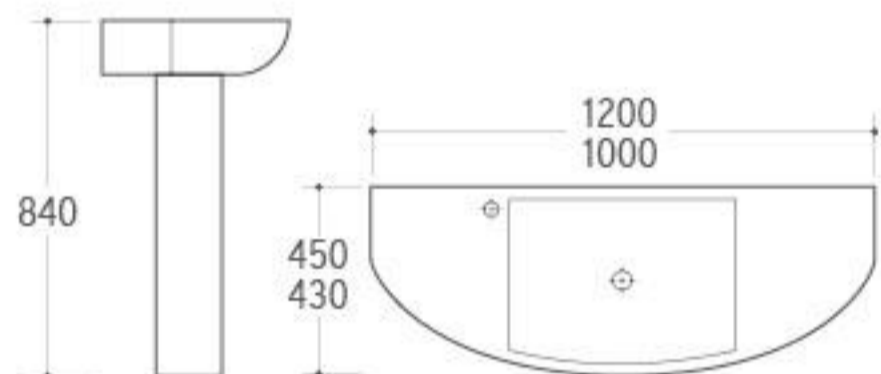

3038

Pedestal Basin
Size: 1200x450x840mm
Size: 1000x430x840mm
Fixing to wall with back