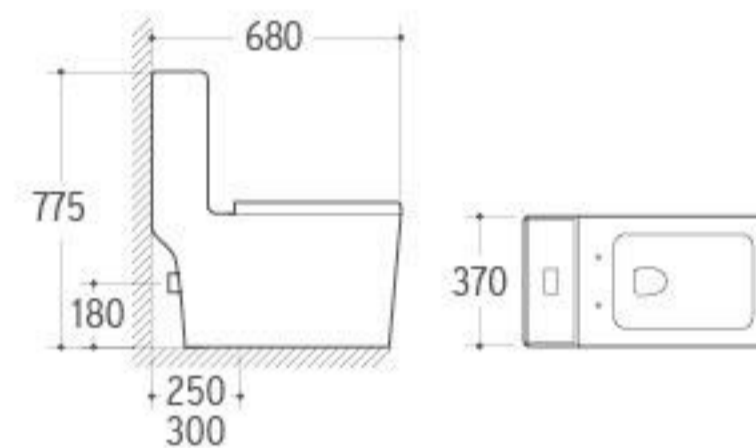

ST8280GF

Washdown/Siphonic One Piece Toilet
Size: 680x370x775mm
P-trap: 180mm Roughing-in
S-trap: 250/300mm Roughing-in