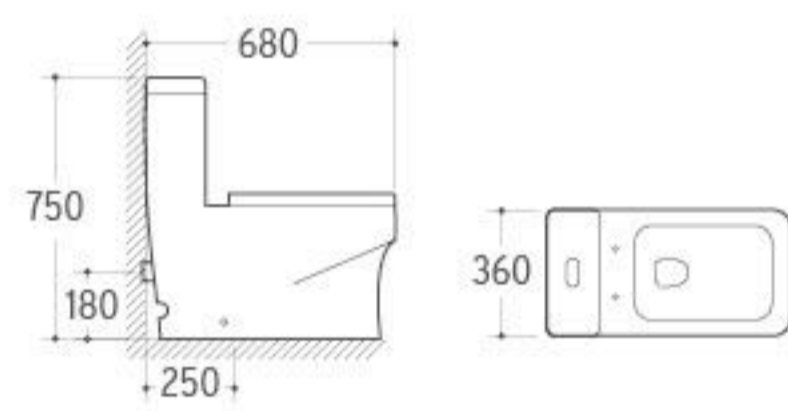

8204
Washdown/Siphonic One-piece Toilet
Size: 710x380x820mm
P-trap: 180mm Roughing-in
S-trap: 250/300mm Roughing-in