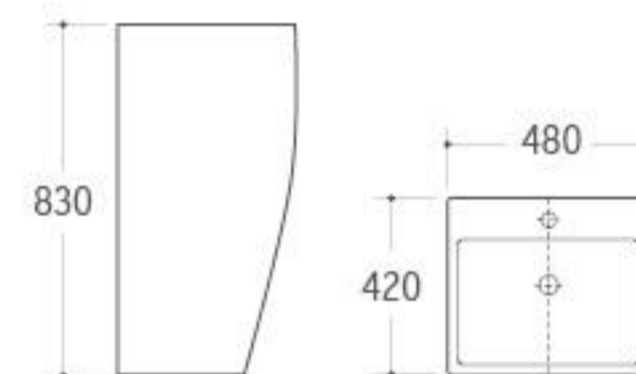

G-007

Pedestal Basin
Size: 480x420x830mm
Fixing to wall with back