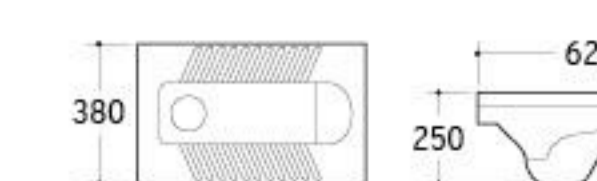

SP-012

Squat Pan
Size: 620x380x250mm
Gravity-fed flushing system