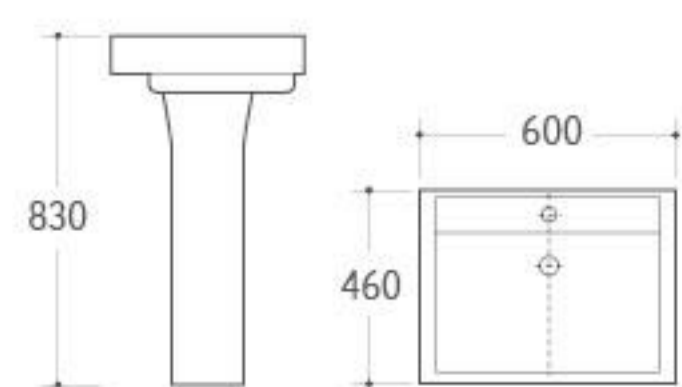

PJ17104

Pedestal Basin
Size: 600x460x830mm
Fixing to wall with back