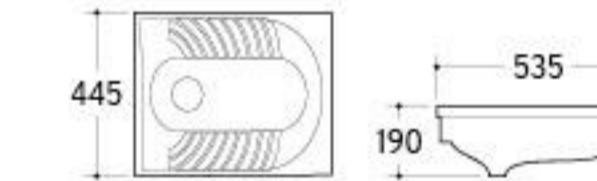

SP-025

Squat Pan
Size: 535x445x190mm
Gravity-fed flushing system