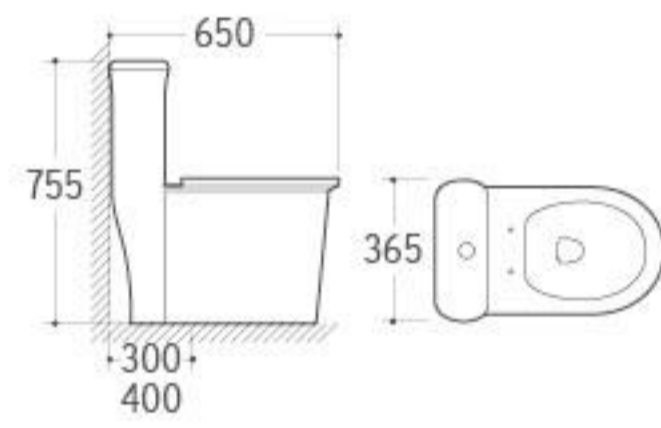

829
Siphonic One-piece Toilet
Size: 720x380x760mm
S-trap: 300/400mm Roughing-in