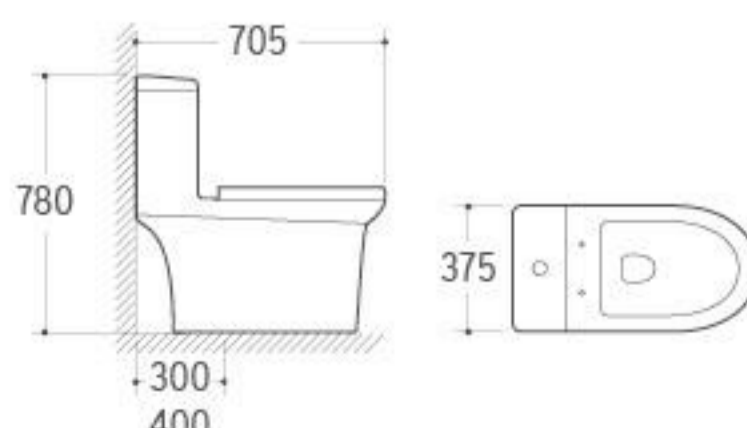

827
Siphonic One-piece Toilet
Size: 740x360x750mm
S-trap: 300/400mm Roughing-in