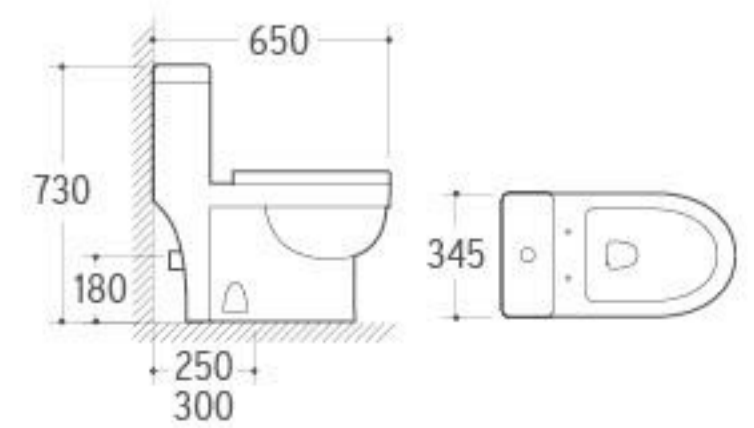

8243
Washdown One-piece Toilet
Size: 700x370x660mm
P-trap: 180mm Roughing-in
S-trap: 250/300mm Roughing-in