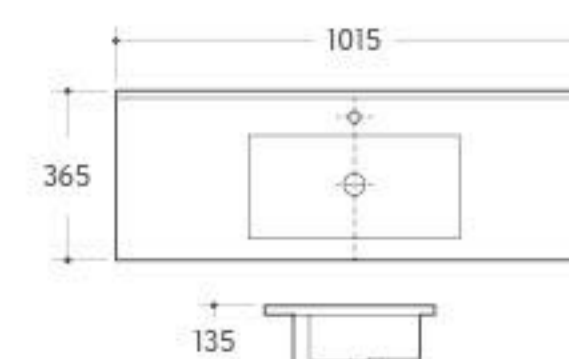

Cabinet Basin
Size: 1015x365x135mm
Above counter mounting