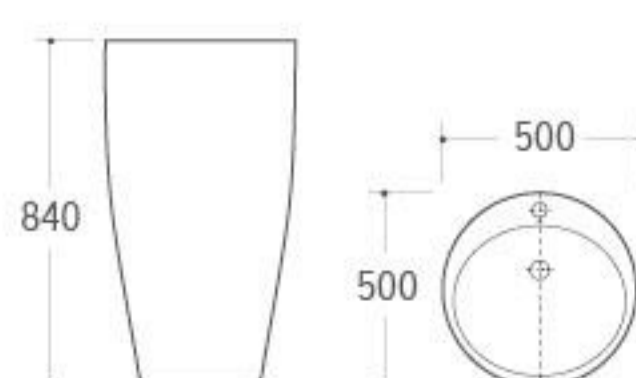

G-004

Pedestal Basin
Size: 500x500x840mm
Fixing to wall with back