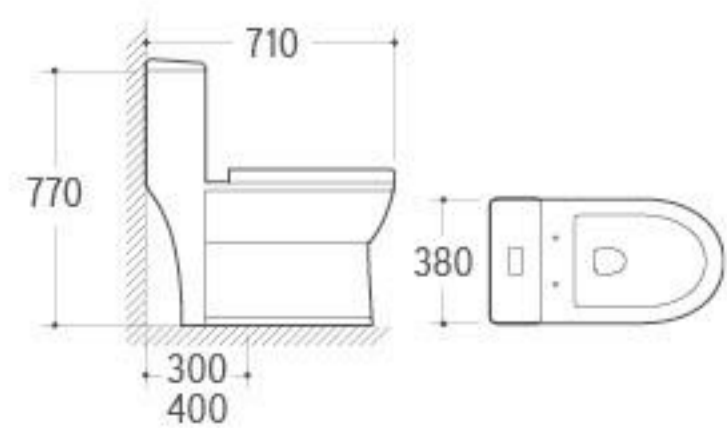

8239
Washdown/Siphonic One-piece Toilet
Size: 650x345x730mm
P-trap: 180mm Roughing-in
S-trap: 250/300mm Roughing-in