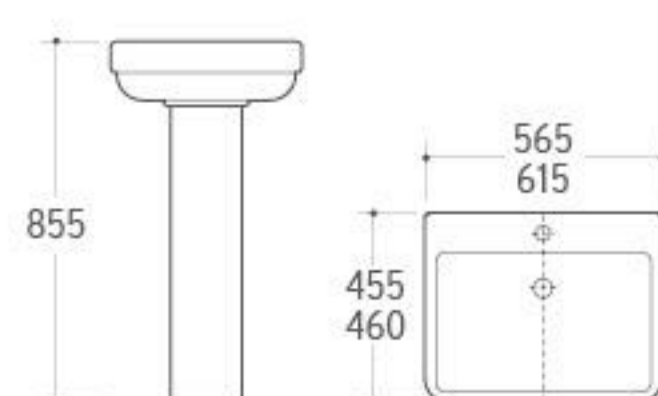

3005

Pedestal Basin
Size: 565x455x855mm
Size: 615x460x855mm
Fixing to wall with back