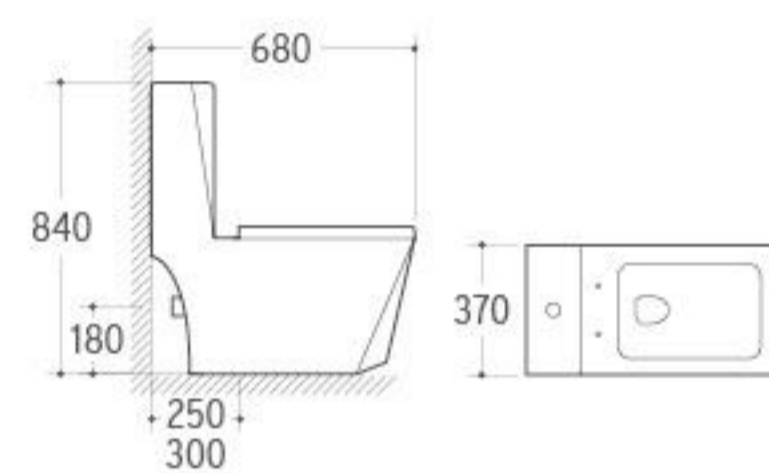

8214
Washdown/Siphonic One-piece Toilet
Size: 680x360x755mm
P-trap: 180mm Roughing-in
S-trap: 250/300mm Roughing-in