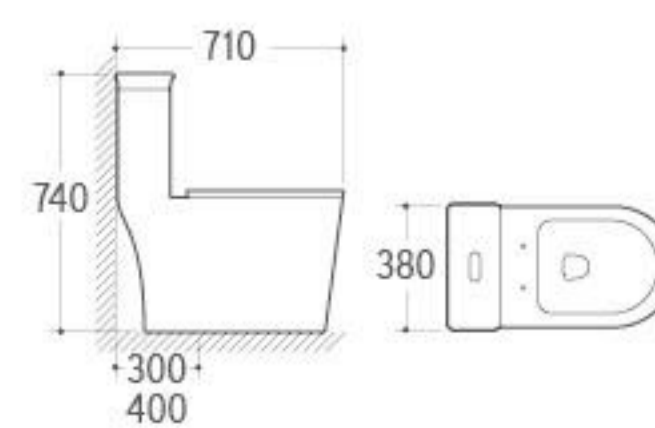

833
Siphonic One-piece Toilet
Size: 610x350x750mm
S-trap: 300/400mm Roughing-in