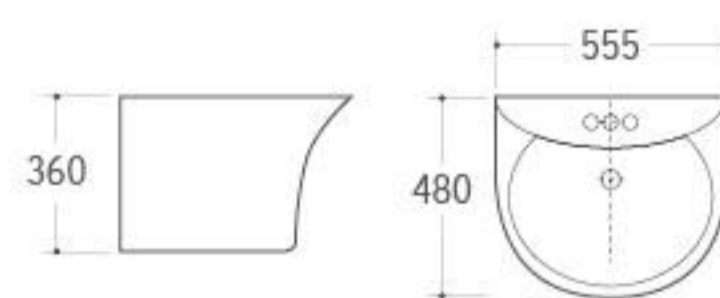

**WB-044**

Wall-hung Basin  
Size: 490x350x340mm  
Wall-hung installation

**WB-045**

Wall-hung Basin  
Size: 510x465x400mm  
Wall-hung installation

**WB-047**

Wall-hung Basin  
Size: 555x480x360mm  
Wall-hung installation