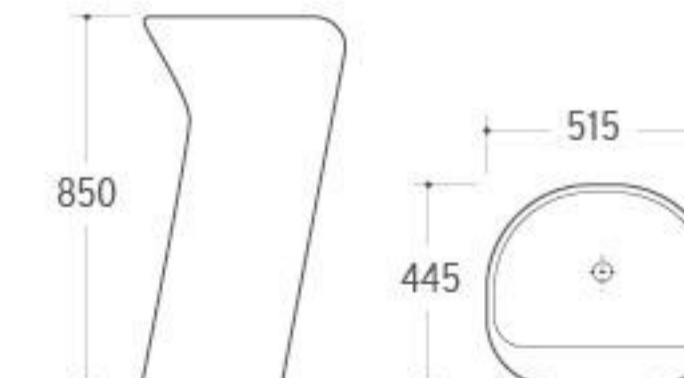

G-013

Pedestal Basin
Size: 515x445x850mm
Fixing to wall with back