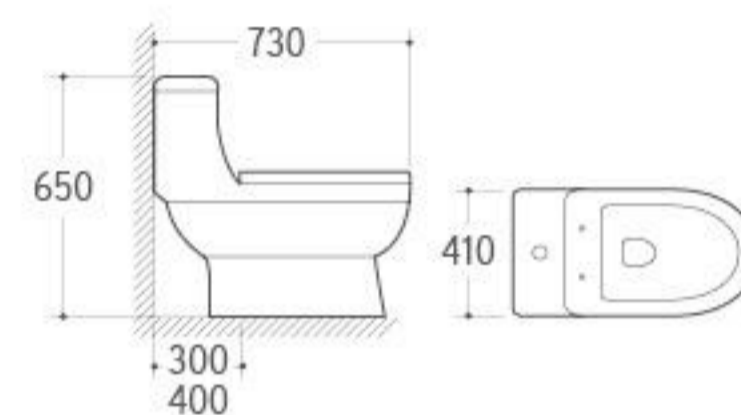

8258
Washdown/Siphonic One-piece Toilet
Size: 685x380x745mm
P-trap: 180mm Roughing-in
S-trap: 250/300/400mm Roughing-in