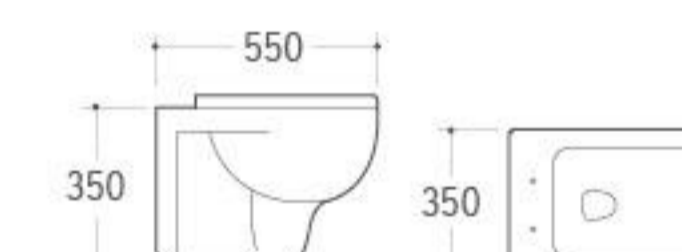

WH-007
Wall-hung Toilet
Size: 560x390x360mm
P-trap: 180mm Roughing-in