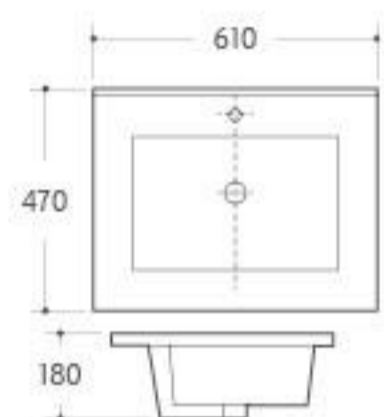

TB012-60

Cabinet Basin
Size: 610x470x180mm
Mounting above cabinet