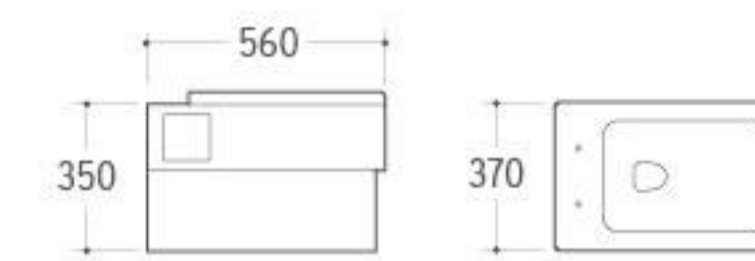

WH-013

Wall-hung Toilet
Size: 490x370x390mm
P-trap: 180mm Roughing-in