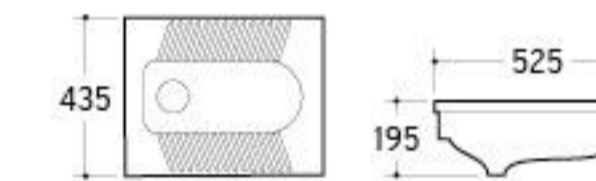

SP-009

Squat Pan
Size: 525x435x195mm
Gravity-fed flushing system