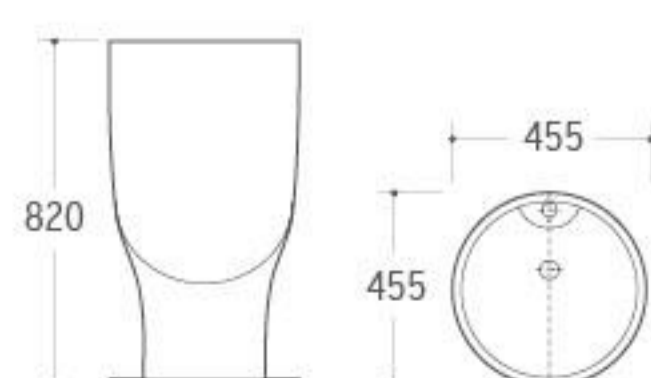

G-003

Pedestal Basin
Size: 455x455x820mm
Fixing to wall with back