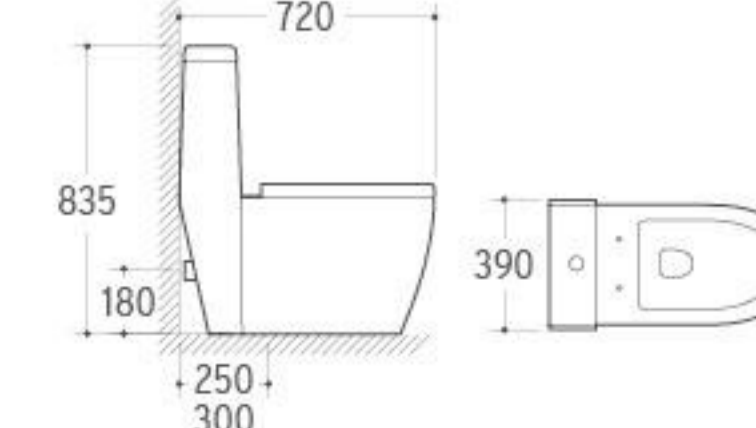

8225
Washdown/Siphonic One-piece Toilet
Size: 700x390x780mm
P-trap: 180mm Roughing-in
S-trap: 250/300mm Roughing-in