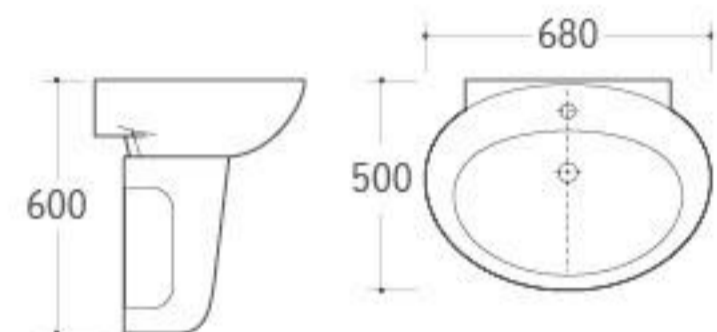

WB-021
Wall-hung Basin
Size: 515x450x480mm
Wall-hung installation