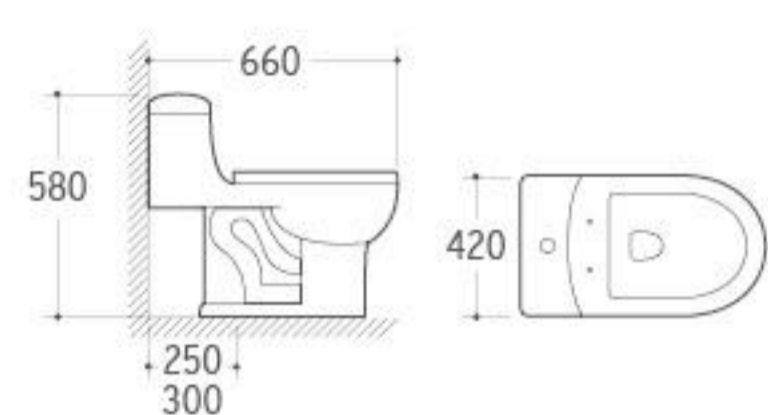

8255B
Siphonic One-piece Toilet
Size: 730x410x650mm
S-trap: 300/400mm Roughing-in