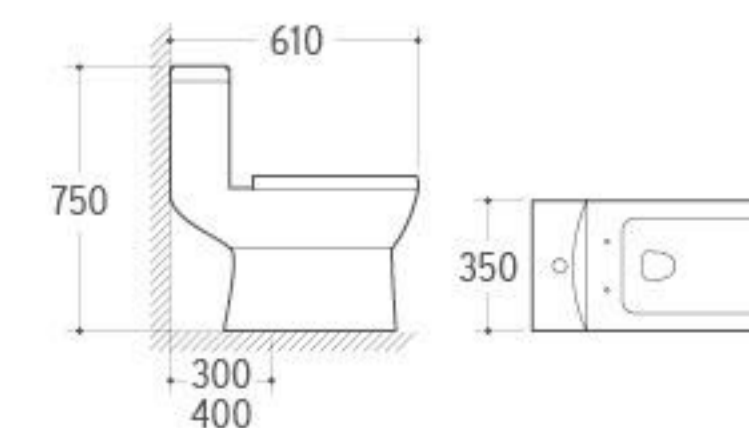

834
Siphonic One-piece Toilet
Size: 700x360x780mm
S-trap: 300/400mm roughing-in