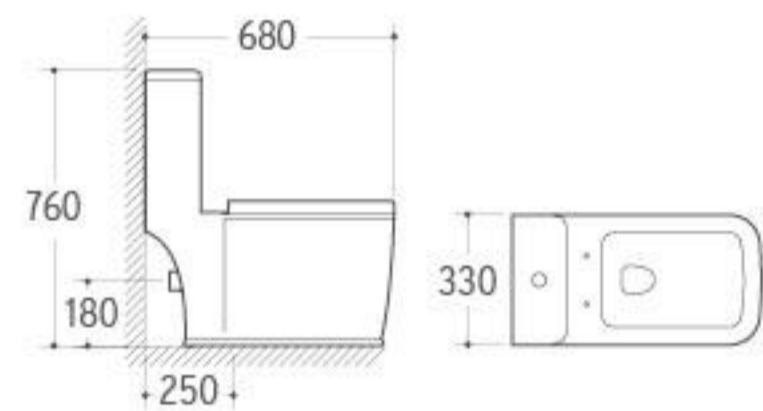

8283
Washdown One-piece Toilet
Size: 680x360x750mm
P-trap: 180mm Roughing-in
S-trap: 250mm Roughing-in