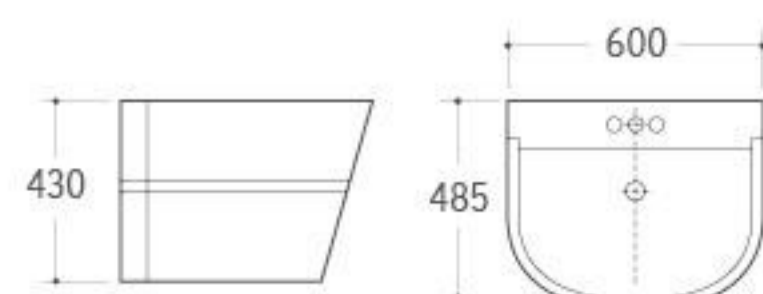

WB-028
Wall-hung Basin
Size: 560x450x400mm
Wall-hung installation