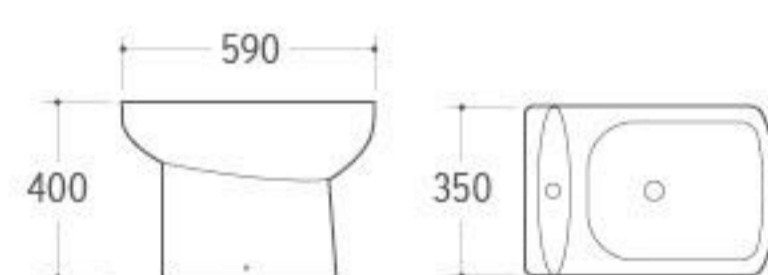

2007

Washdown Two-piece Toilet
Size: 710x390x765mm
P-trap: 180mm Roughing-in
S-trap: 250mm Roughing-in

3015

Pedestal Basin
Size: 580x460x850mm
Fixing to wall with back

007

Bidet
Size: 590x350x400mm
Fixing to wall with back

2010

Washdown Two-piece Toilet
Size: 675x375x795mm
P-trap: 180mm Roughing-in
S-trap: 250mm Roughing-in

3008

Pedestal Basin
Size: 615x480x860mm
Fixing to wall with back

010

Bidet
Size: 550x355x410mm
Fixing to wall with back

2008

Washdown Two-piece Toilet
Size: 670x375x820mm
P-trap: 180mm Roughing-in
S-trap: 250mm Roughing-in

3014

Pedestal Basin
Size: 665x505x860mm
Fixing to wall with back

008

Bidet
Size: 590x360x420mm
Fixing to wall with back

2011

Washdown Two-piece Toilet
Size: 780x380x790mm
P-trap: 180mm Roughing-in
S-trap: 250mm Roughing-in

3017

Pedestal Basin
Size: 560x470x850mm
Fixing to wall with back

011

Bidet
Size: 540x370x390mm
Fixing to wall with back