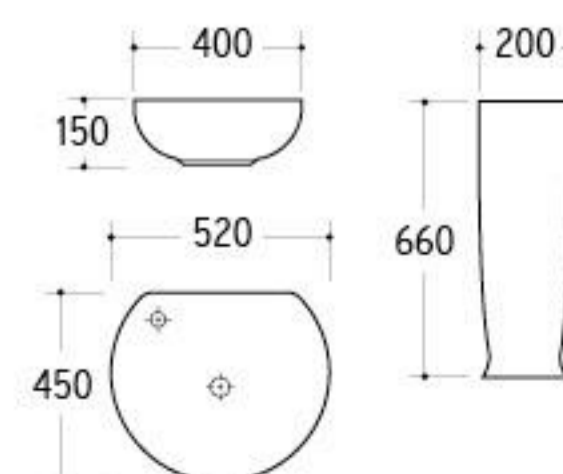

TS-004
Hand-made Pedestal Basin
Full Set Size: 520x450x810mm
Basin Size: 400x400x150mm
Plate Size: 520x450x10mm
Pedestal Size: 200x200x660mm
Fixing to wall with back