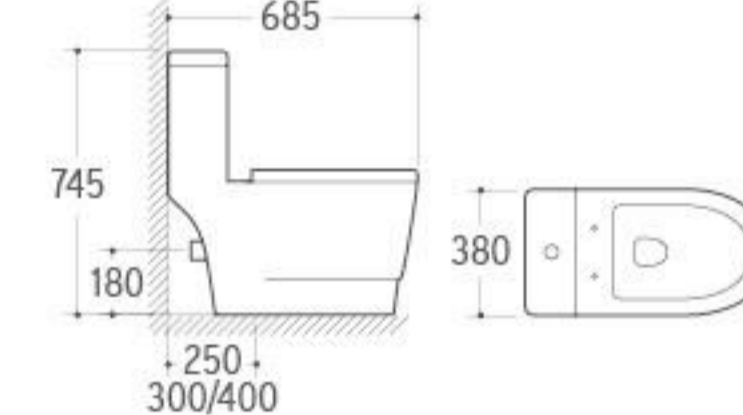

8259
Washdown/Siphonic One-piece Toilet
Size: 680x370x780mm
P-trap: 180mm Roughing-in
S-trap: 250/300/400mm Roughing-in