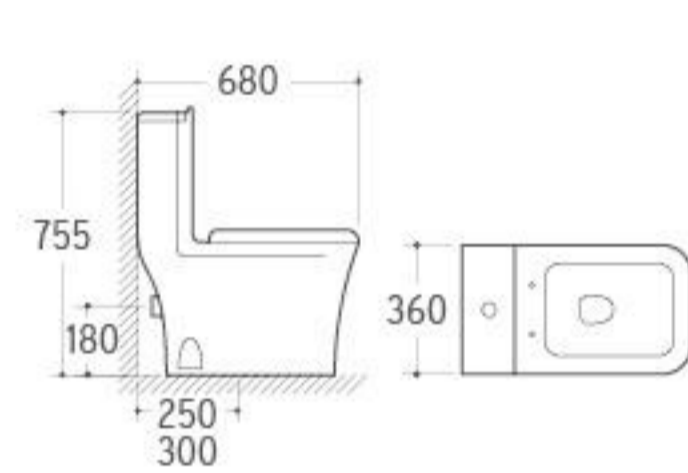

8219
Washdown One-piece Toilet
Size: 700x385x760mm
P-trap: 180mm Roughing-in
S-trap: 250/300mm Roughing-in