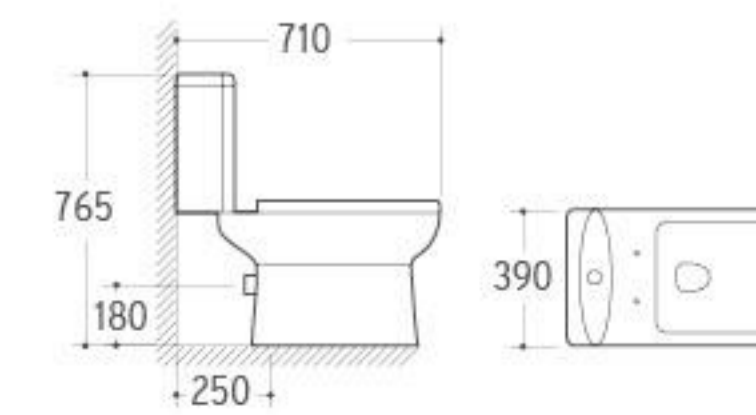

2010
Washdown Two-piece Toilet
Size: 675x375x795mm
P-trap: 180mm Roughing-in
S-trap: 250mm Roughing-in