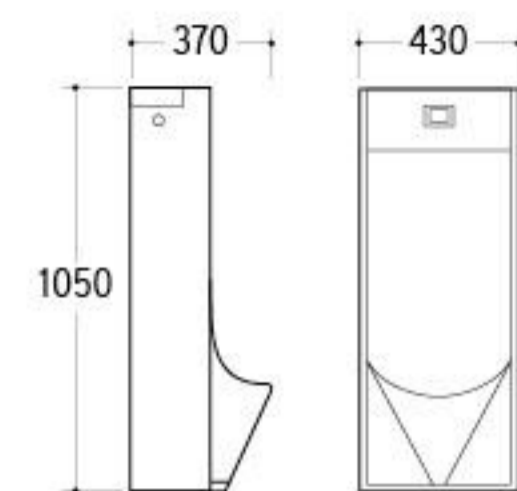

UP-001

Urinal
Size: 430x370x1050mm
Fixing to wall with back