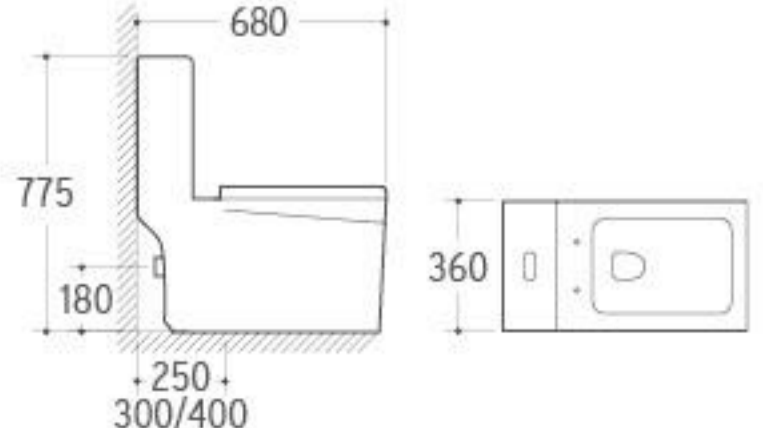

8201
Washdown One-piece Toilet
Size: 630x350x750mm
P-trap: 180mm Roughing-in
S-trap: 250/300mm Roughing-in