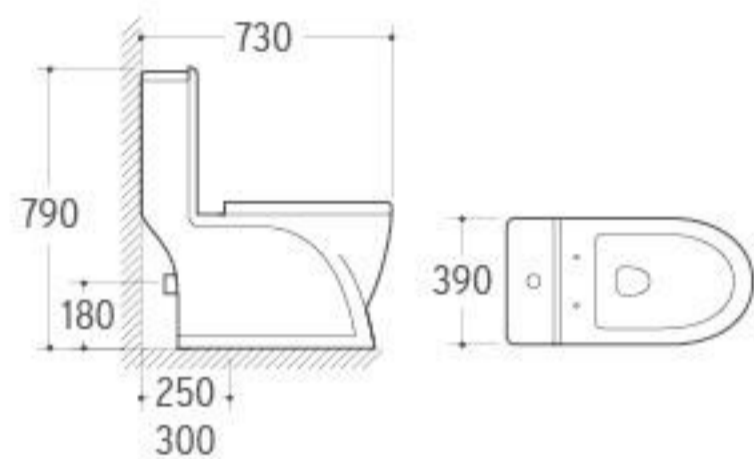

8227
Washdown/Siphonic One-piece Toilet
Size: 690x370x815mm
P-trap: 180mm Roughing-in
S-trap: 200/250/300mm Roughing-in