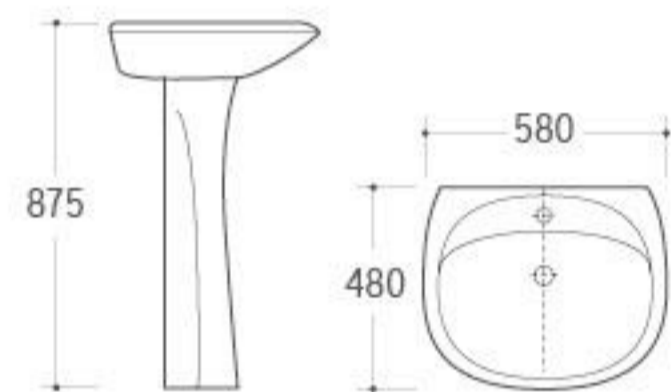

3002

Pedestal Basin
Size: 580x480x875mm
Fixing to wall with back