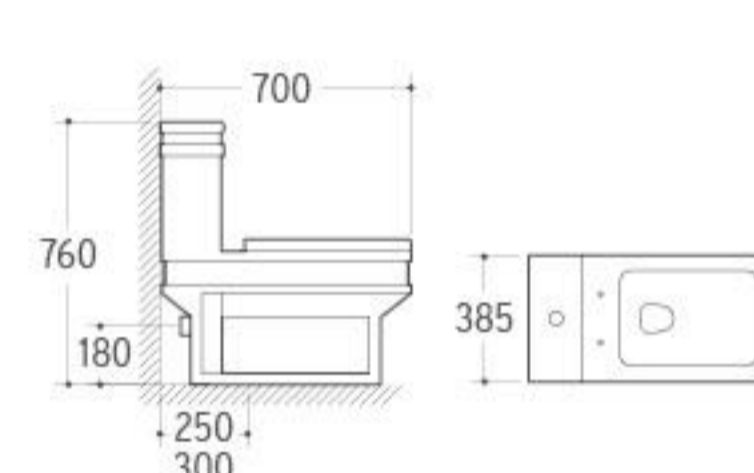

8220
Washdown/Siphonic One-piece Toilet
Size: 715x450x650mm
P-trap: 180mm Roughing-in
S-trap: 250/300mm Roughing-in