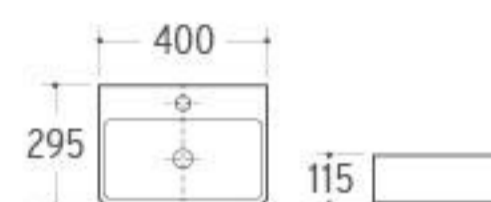

SWB-013
Wall-hung Basin
Size: 450x350x130mm
Wall-hung installation