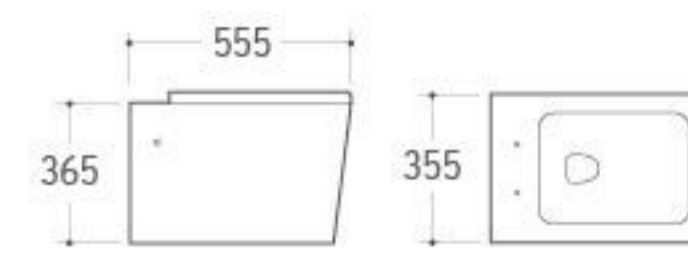

**WH-011**

Wall-hung Toilet  
Size: 565x365x395mm  
P-trap: 180mm Roughing-in

**WH-012**

Wall-hung Toilet  
Size: 560x390x350mm  
P-trap: 180mm Roughing-in

**WH-019**

Wall-hung Toilet  
Size: 555x355x365mm  
P-trap: 180mm Roughing-in