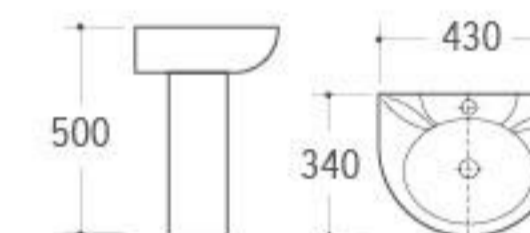

UP-027
Urinal
Size: 290x250x485mm
Wall-hung installation