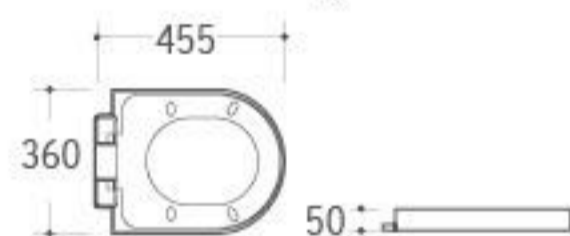

**T824D-2**  
Transfer Shifter  
0-2mm

**T-825B**  
P-trap into S-trap  
300mm

**T825C**  
P-trap into S-trap  
250mm

**SC065-1**

Material: PP  
 Size: 455x360x50mm  
 Adjustable distance  
 Between fixing hole(A): 125-170mm  
 Adjustable length(B): 445-490mm  
 Quick release hinge

**SC065-2**

Material: PP  
 Size: 455x360x50mm  
 Adjustable distance  
 Between fixing hole(A): 125-170mm  
 Adjustable length(B): 445-490mm  
 Quick release hinge

**SC065-3**

Material: PP  
 Size: 455x360x50mm  
 Adjustable distance  
 Between fixing hole(A): 125-170mm  
 Adjustable length(B): 445-490mm  
 Stainless steel hinge (Big size/Small size)