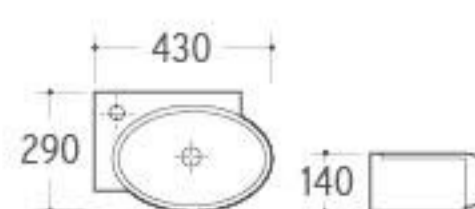

SWB-020
Wall-hung Basin
Size: 430x290x140mm
Wall-hung installation