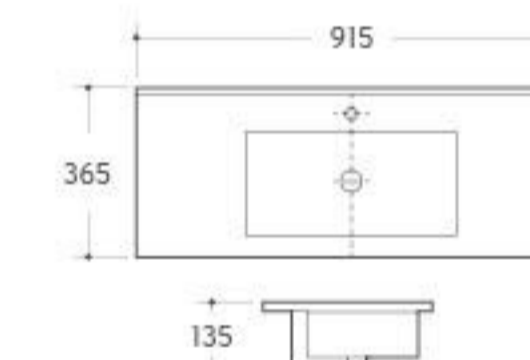

Cabinet Basin
Size: 915x365x135mm
Above counter mounting

TB015-100