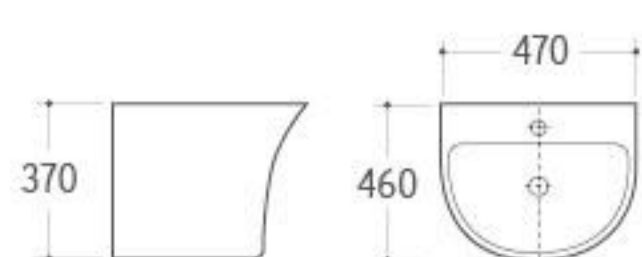

Wall-hung Basin
Size: 470x460x370mm
Wall-hung installation

WB-052