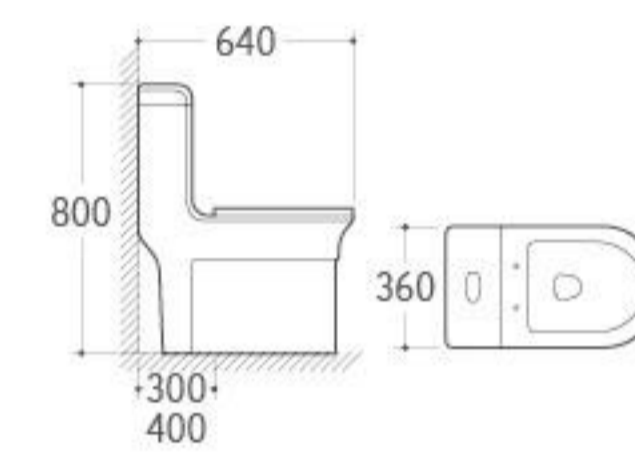

818
Siphonic One-piece Toilet
Size: 690x370x770mm
S-trap: 300/400mm Roughing-in