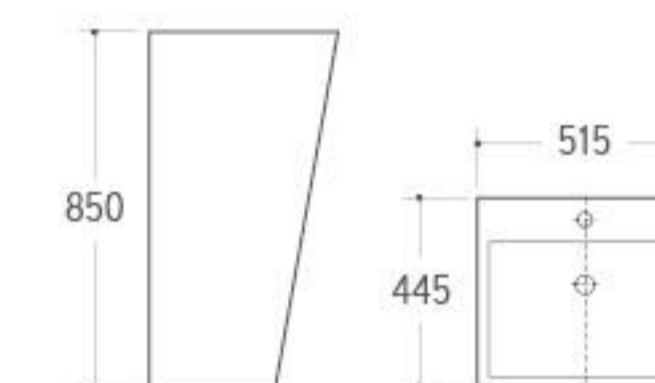

G-011

Pedestal Basin
Size: 515x445x850mm
Fixing to wall with back