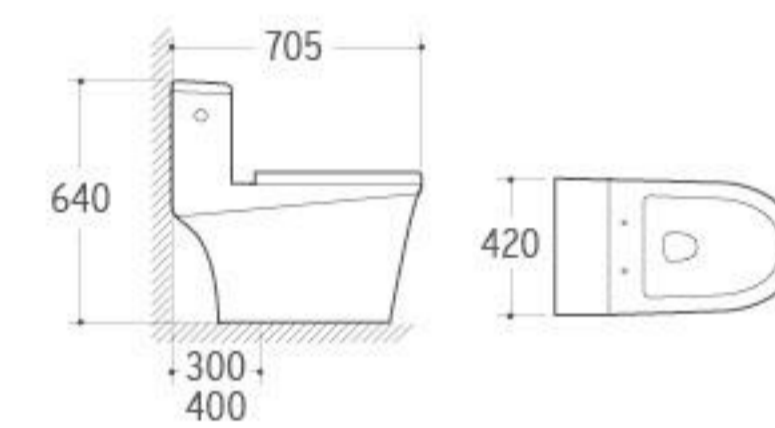

831
Siphonic One-piece Toilet
Size: 720x390x765mm
S-trap: 300/400mm Roughing-in