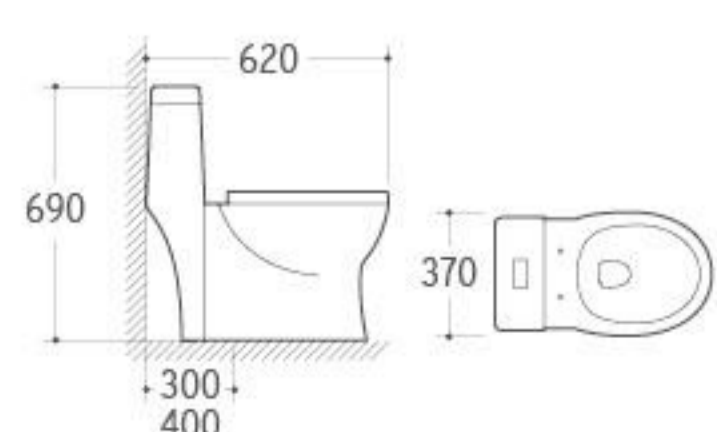

8254
Siphonic One-piece Toilet
Size: 630x360x730mm
S-trap: 300/400mm Roughing-in