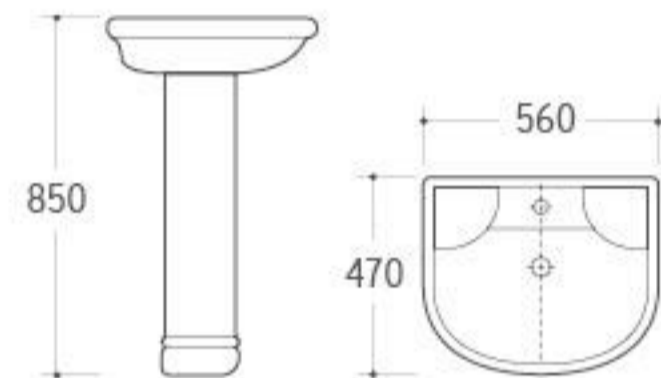

3021
Pedestal Basin
Size: 640x510x820mm
Fixing to wall with back