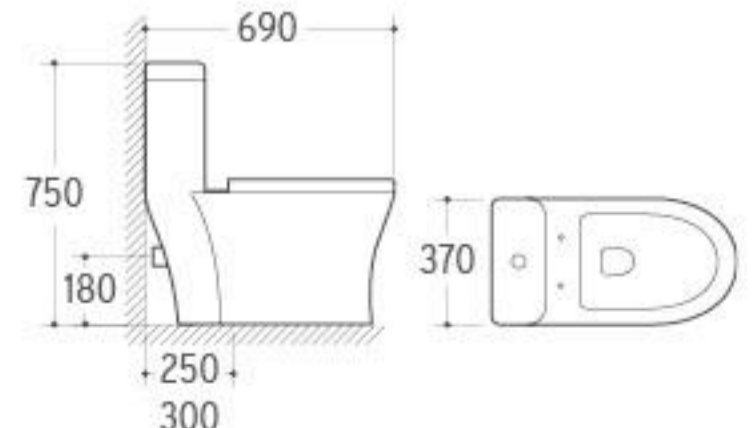

8235
Siphonic One-piece Toilet
Size: 710x380x770mm
S-trap: 300/400mm Roughing-in