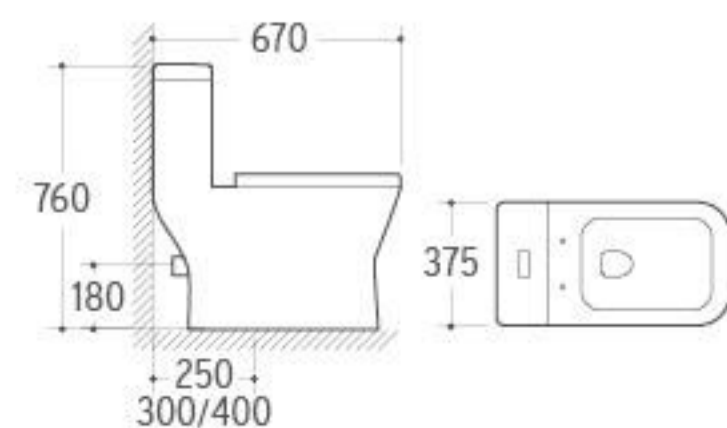

8222
Washdown/Siphonic One-piece Toilet
Size: 660x360x810mm
P-trap: 180mm Roughing-in
S-trap: 250/300mm Roughing-in