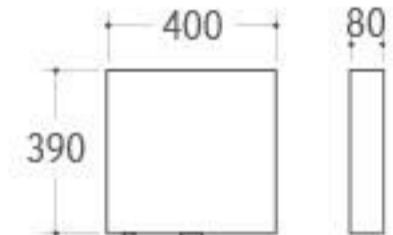

PT-019
Water tank
Size: 375x118x402mm