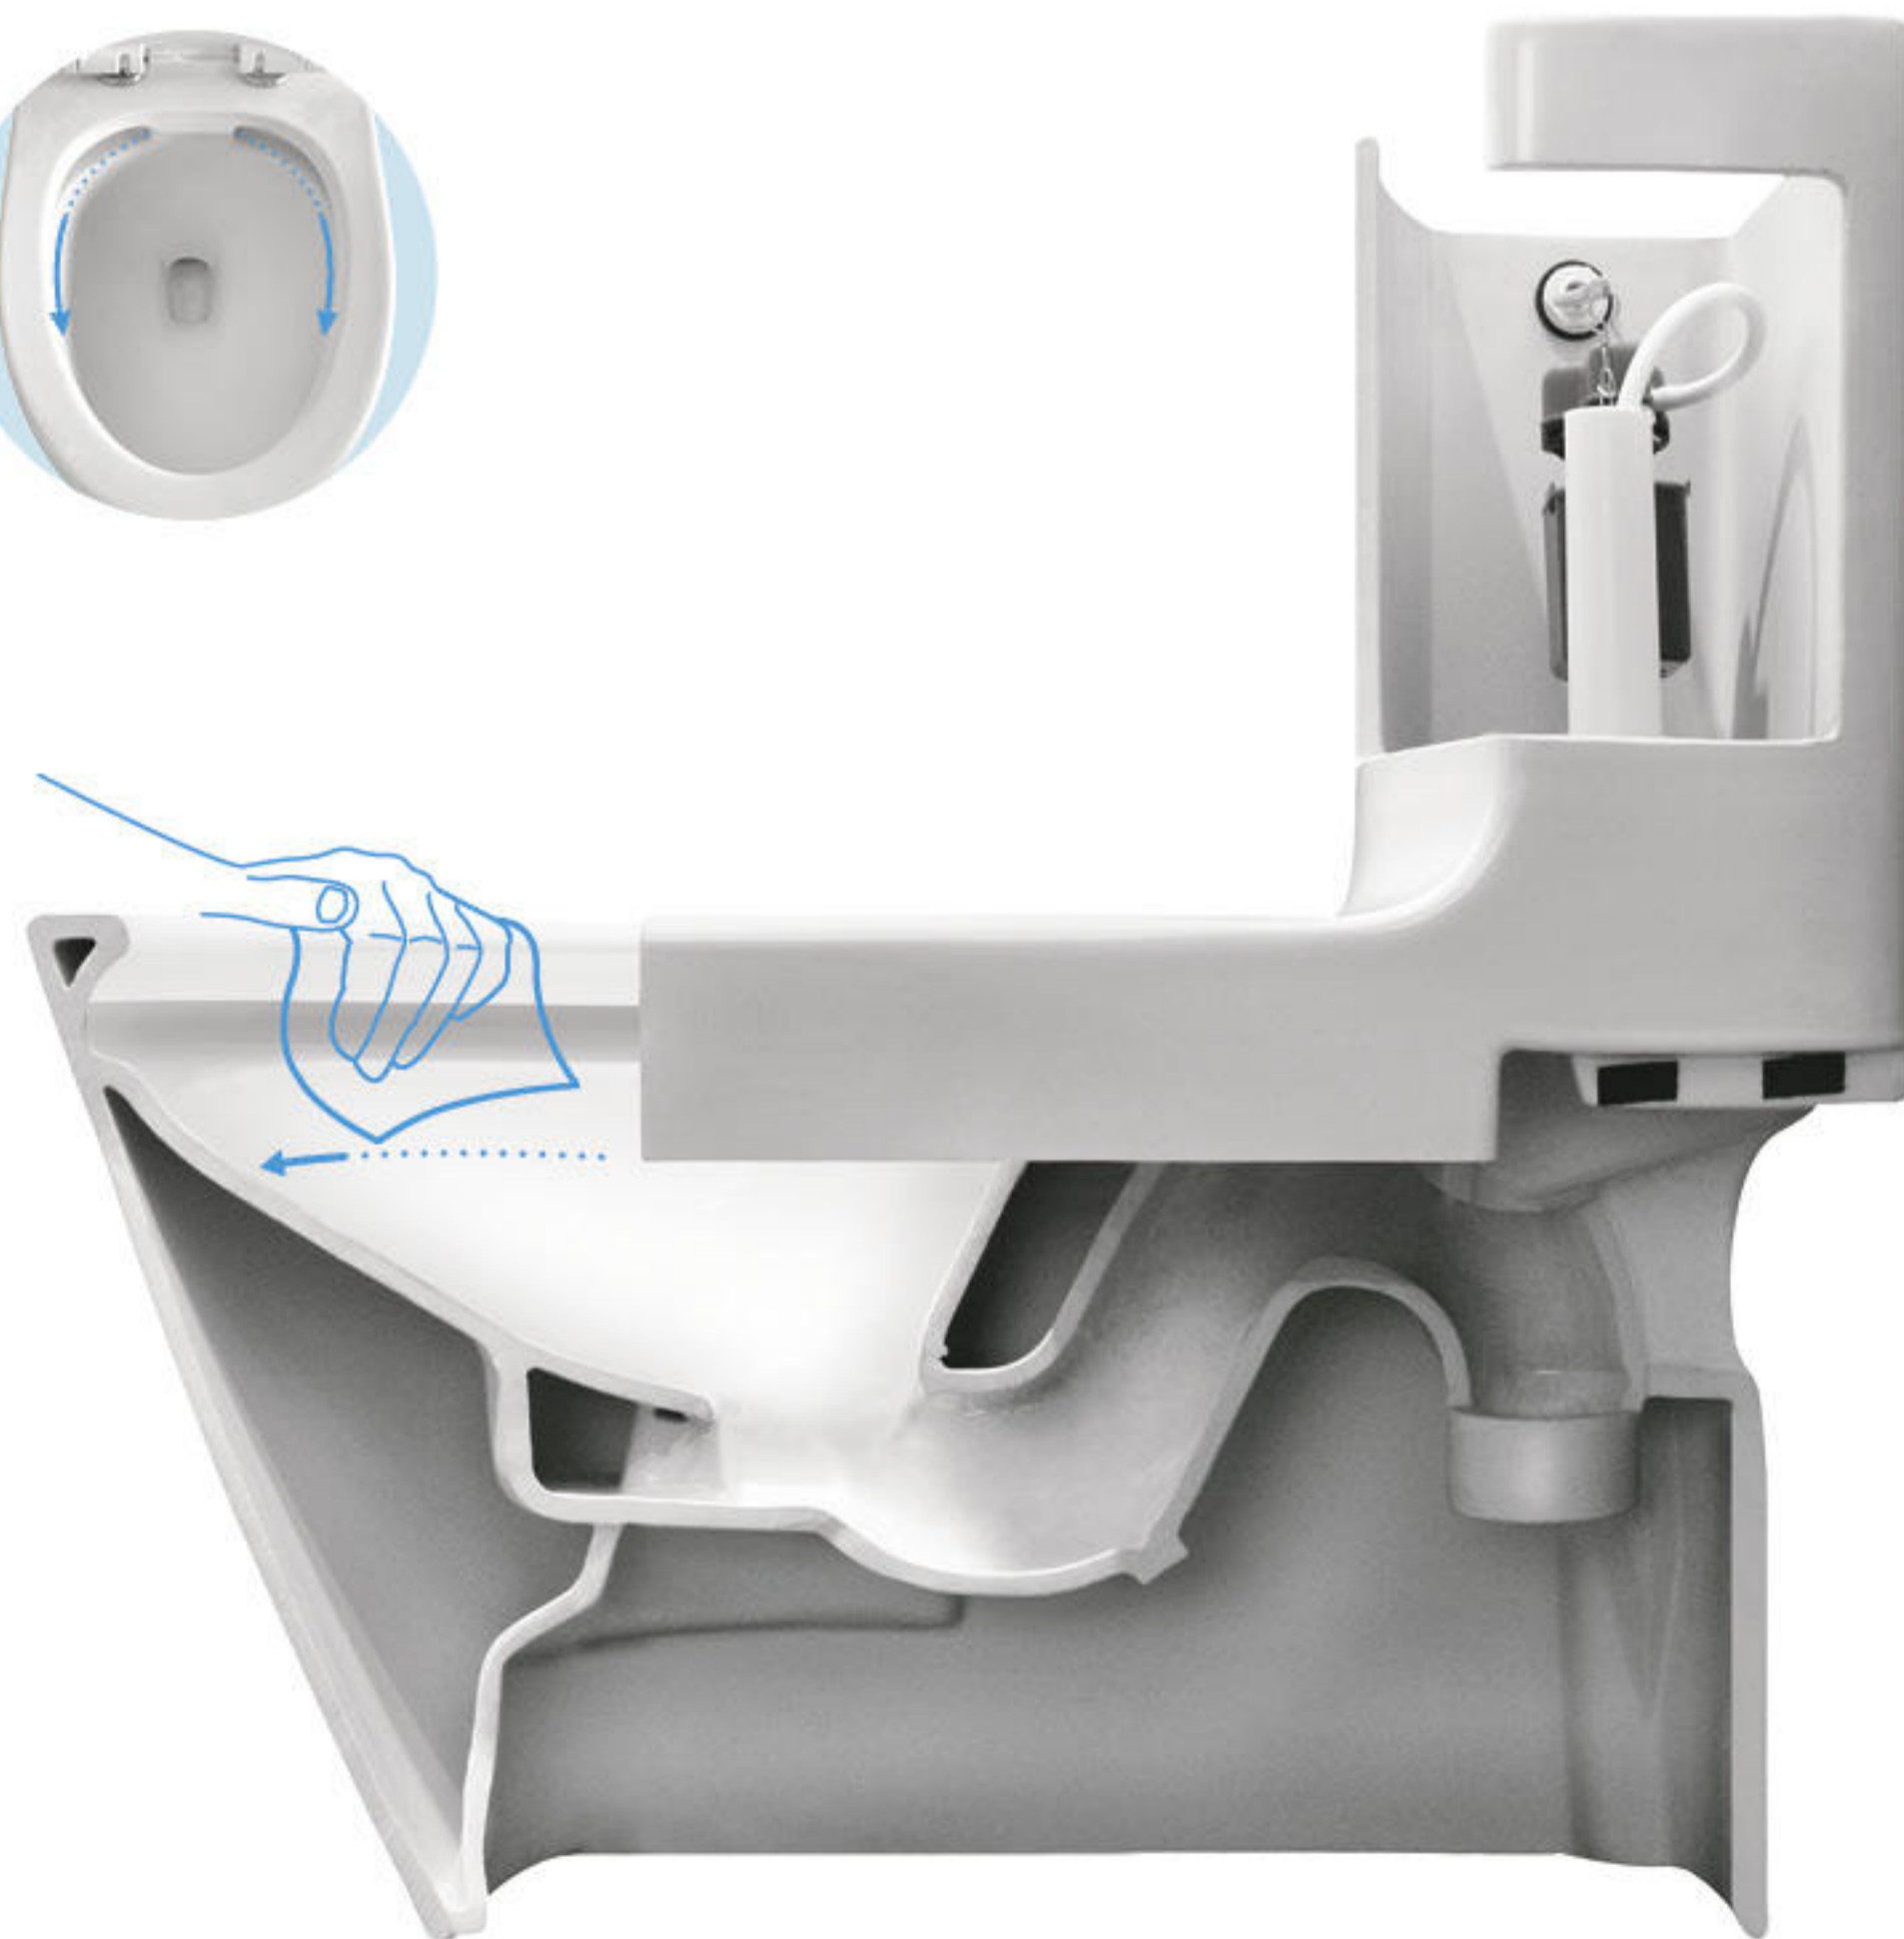

## NEW FLUSH RIM

The rim improves hygiene and makes cleaning easier.

TORNADO FLUSHING

RIMLESS FLUSHING

SIPHONIC FLUSHING

WASHDOWN FLUSHING

Single outlet

10 inch outlet size