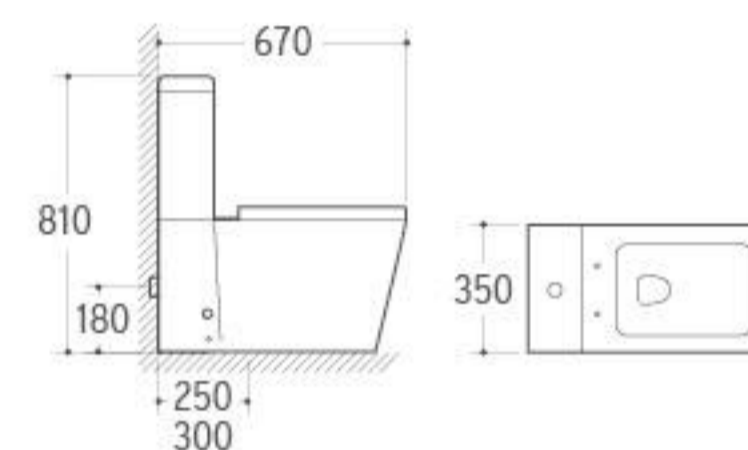

2002
Washdown Two-piece Toilet
Size: 660x360x850mm
P-trap: 180mm Roughing-in
S-trap: 250/300mm Roughing-in