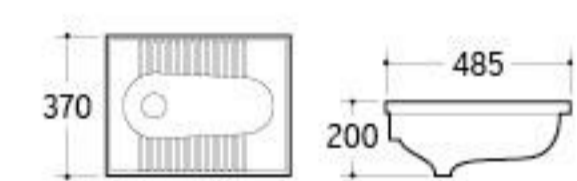

SP-006

Squat Pan
Size: 485x370x200mm
Gravity-fed flushing system