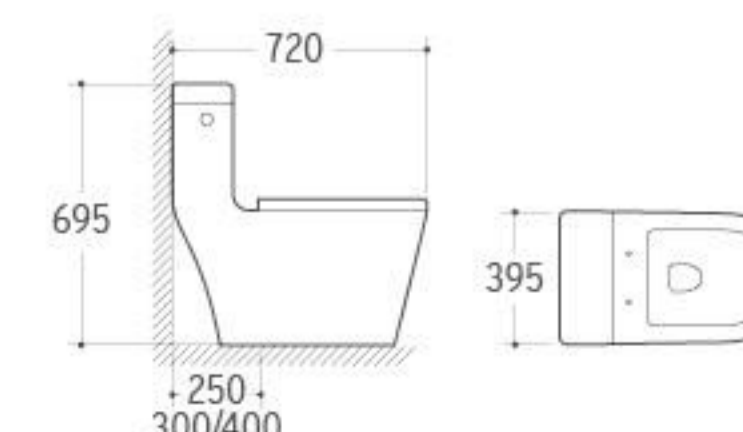

8268
Siphonic One-piece Toilet
Size: 625x355x715mm
S-trap: 300/400mm Roughing-in