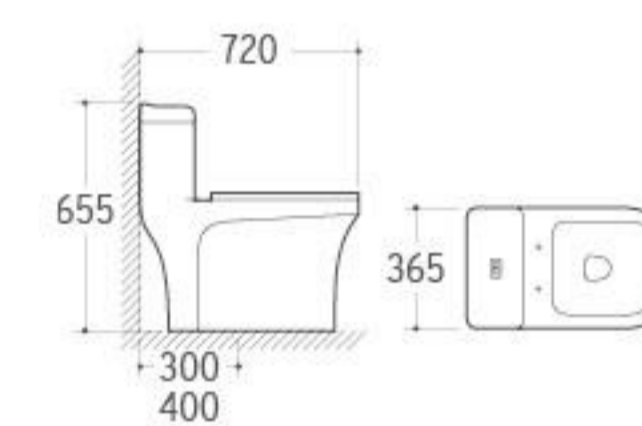

807RG

Siphonic One-piece Toilet
Size: 720x365x655mm
S-trap: 300/400mm Roughing-in