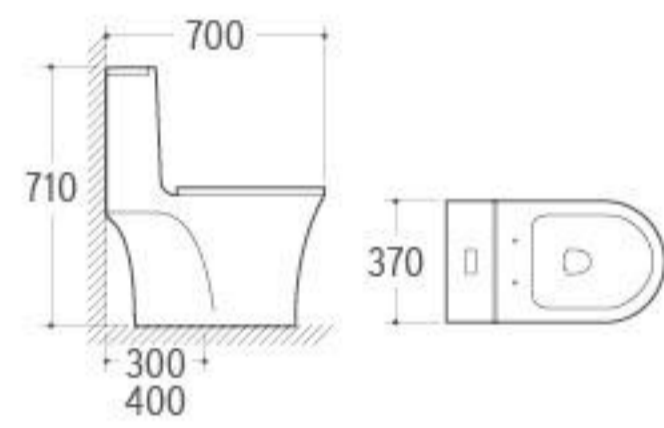

**822**  
Siphonic One-piece Toilet  
Size: 720x360x765mm  
S-trap: 300/400mm Roughing-in

**823**  
Siphonic One-piece Toilet  
Size: 745x370x780mm  
S-trap: 300/400mm Roughing-in

**824**  
Siphonic One-piece Toilet  
Size: 700x370x710mm  
S-trap: 300/400mm Roughing-in