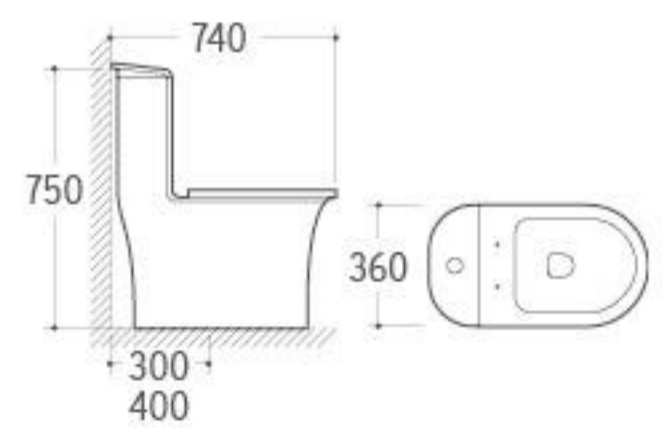

828
Siphonic One-piece Toilet
Size: 690x360x600mm
S-trap: 300/400mm Roughing-in