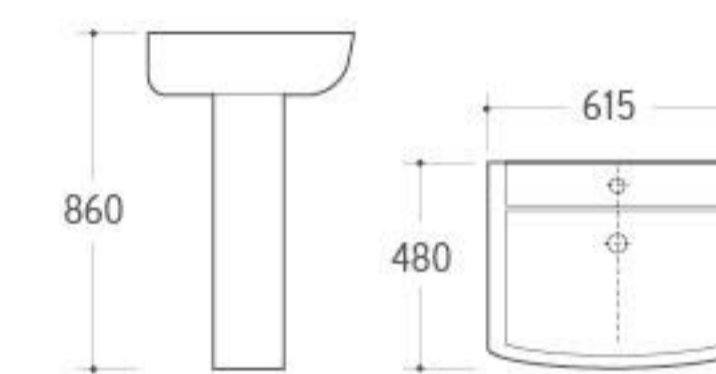

3008

Pedestal Basin
Size: 615x480x860mm
Fixing to wall with back

010

Bidet
Size: 550x355x410mm
Fixing to wall with back