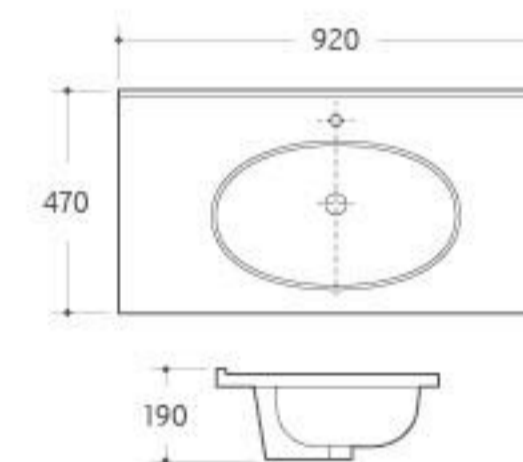

TB013-90

Cabinet Basin
Size: 920x470x190mm
Above counter mounting