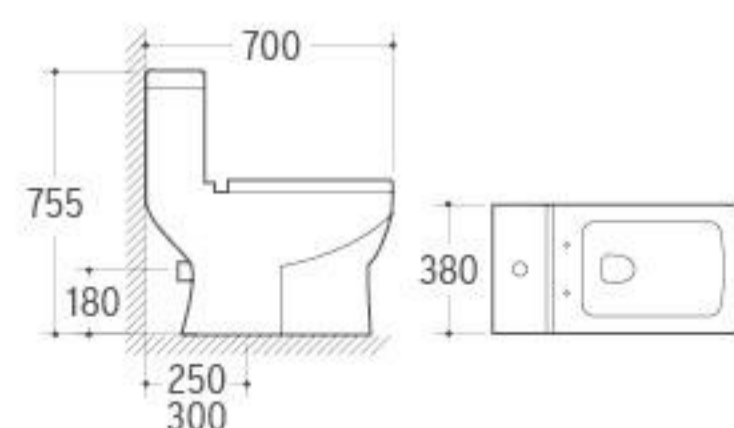

8216
Washdown/Siphonic One-piece Toilet
Size: 670x370x760mm
P-trap: 180mm Roughing-in
S-trap: 250/300/400mm Roughing-in