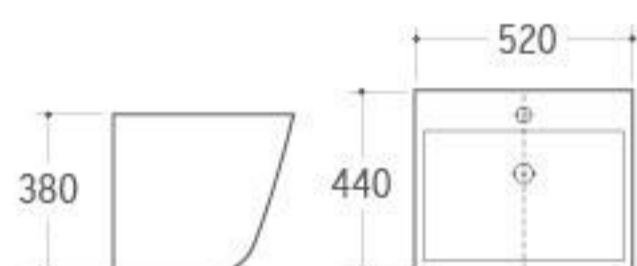

WB-052

Wall-hung Basin
Size: 520x440x380mm
Wall-hung installation

021

Bidet
Size: 560x375x380mm
Fixing to wall with back