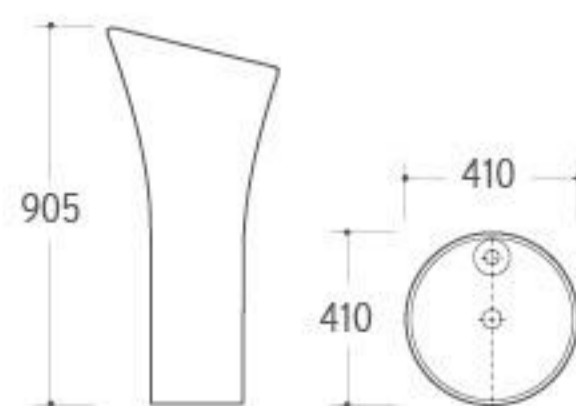

**G-028**  
Pedestal Basin  
Size: 410x410x840mm  
Fixing to wall with back

**G-029**  
Pedestal Basin  
Size: 390x470x830mm  
Fixing to wall with back

**G-025**  
Pedestal Basin  
Size: 365x280x820mm  
Fixing to wall with back

**G-026**  
Pedestal Basin  
Size: 410x410x835mm  
Fixing to wall with back

**G-027**  
Pedestal Basin  
Size: 410x410x905mm  
Fixing to wall with back

PERSONALITY  
**UNIQUE CHARM**

Tough broken line outlines unique charm and personality. Novel color creates relaxed mood and joy. Wash basin with exaggerated shape has great visual impact. The whole series exudes the charm and vitality of youth.