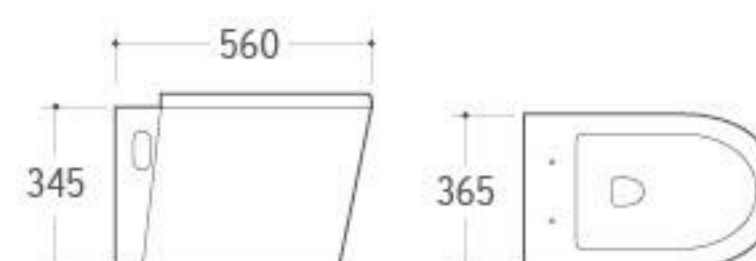

# HARMONIOUSLY BRIEF/

The unification and steady esthetic sense is demonstrating the graceful posture in the brief physique, for human one kind simple harmonious and beautiful.

**WT-001**  
 Concealed Cistern  
 Size: 430x765mm  
 Fixing to wall with back