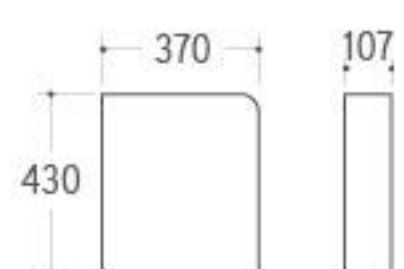

PT-021
Water tank
Size: 380x120x430mm