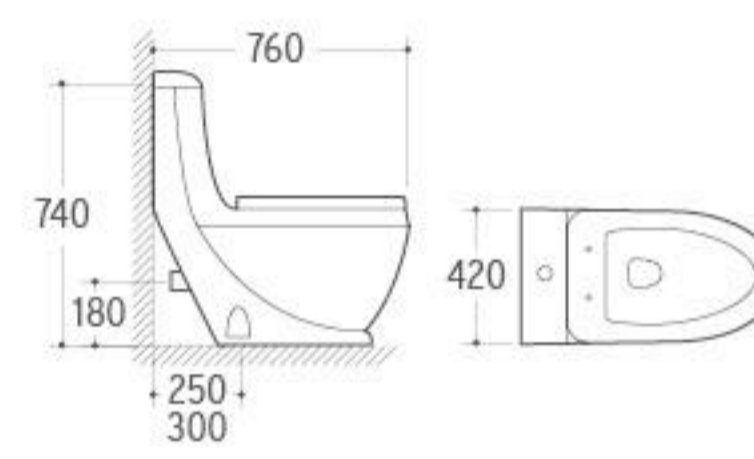

8237
Washdown One-piece Toilet
Size: 750x410x710mm
P-trap: 180mm Roughing-in
S-trap: 250/300mm Roughing-in