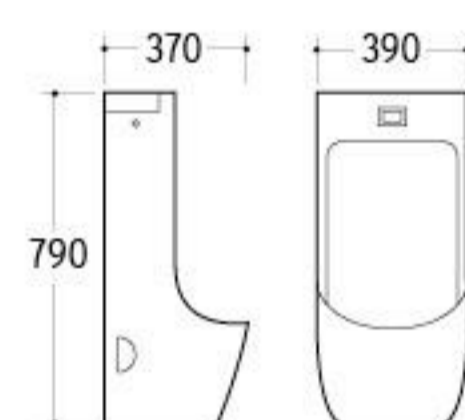

UP-006

Urinal
Size: 390x370x790mm
Wall-hung installation