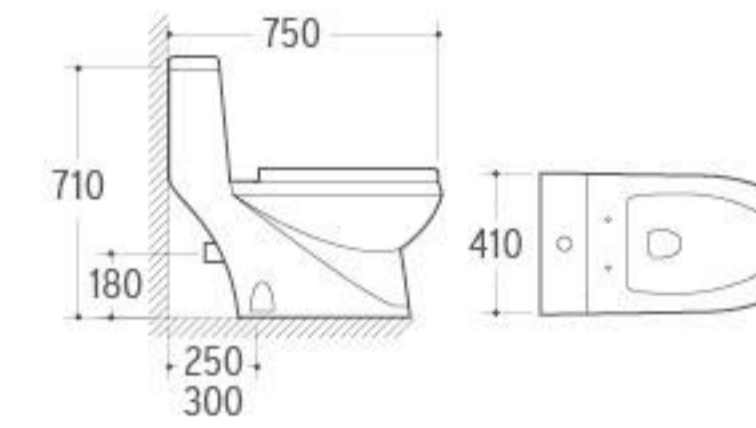

8238
Washdown One-piece Toilet
Size: 690x380x670mm
P-trap: 180mm Roughing-in
S-trap: 250/300mm Roughing-in