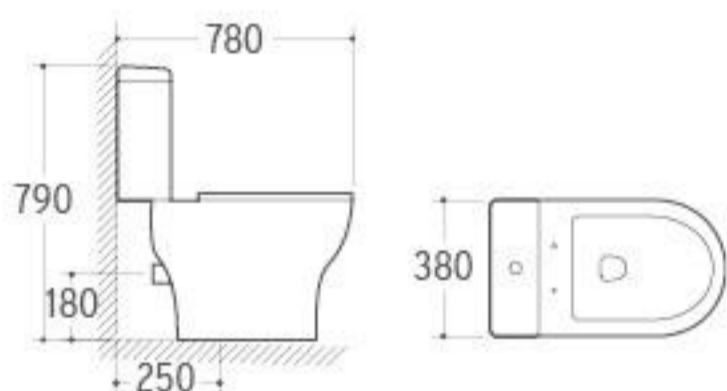

2011

Washdown Two-piece Toilet
Size: 780x380x790mm
P-trap: 180mm Roughing-in
S-trap: 250mm Roughing-in