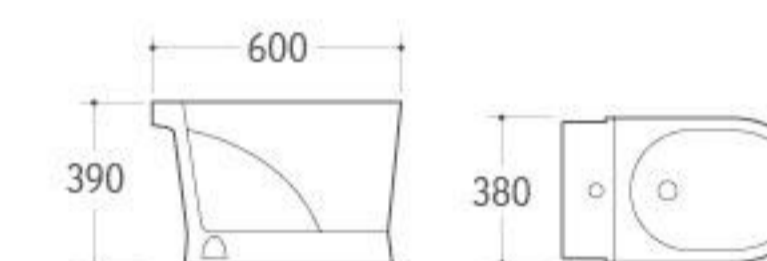

8208

Washdown One-piece Toilet
Size: 700x360x750mm
P-trap: 180mm Roughing-in
S-trap: 250/300mm Roughing-in

3023

Pedestal Basin
Size: 590x480x820mm
Fixing to wall with back

208

Bidet
Size: 530x365x470mm
Fixing to wall with back

8231

Washdown One-piece Toilet
Size: 730x380x830mm
P-trap: 180mm Roughing-in
S-trap: 250mm Roughing-in

3020

Pedestal Basin
Size: 620x490x820mm
Fixing to wall with back

031

Bidet
Size: 600x380x390mm
Fixing to wall with back

8219

Washdown One-piece Toilet
Size: 700x385x760mm
P-trap: 180mm Roughing-in
S-trap: 250/300mm Roughing-in

3011

Pedestal Basin
Size: 610x500x835mm
Fixing to wall with back

019

Bidet
Size: 550x375x415mm
Fixing to wall with back

8236

Washdown One-piece Toilet
Size: 760x420x740mm
P-trap: 180mm Roughing-in
S-trap: 250/300mm Roughing-in

3032

Pedestal Basin
Size: 660x520x890mm
Fixing to wall with back

036

Bidet
Size: 635x420x485mm
Fixing to wall with back