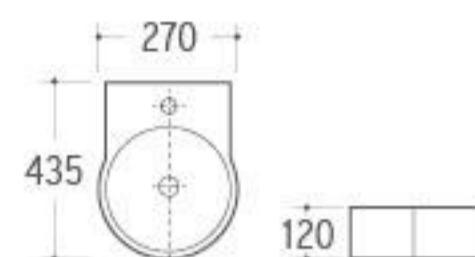

SWB-012
Wall-hung Basin
Size: 400x295x115mm
Wall-hung installation