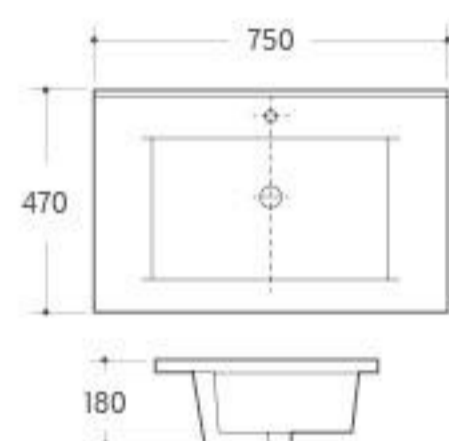

Cabinet Basin
Size: 750x470x180mm
Above counter mounting

TB014-80