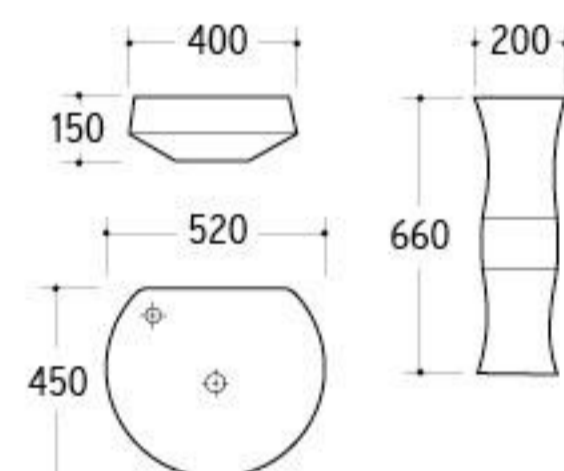

**D-074**  
Art Basin  
Size: 540x400x145mm  
Above counter mounting

**TS-001**  
Hand-made Pedestal Basin  
Full Set Size: 520x450x810mm  
Basin Size: 400x400x150mm  
Plate Size: 520x450x10mm  
Pedestal Size: 200x200x660mm  
Fixing to wall with back