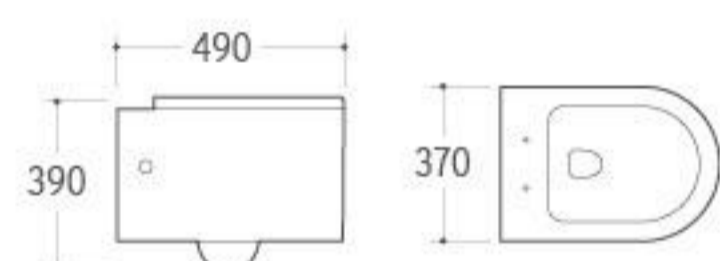

WH-014

Wall-hung Toilet
Size: 545x360x370mm
P-trap: 180mm Roughing-in