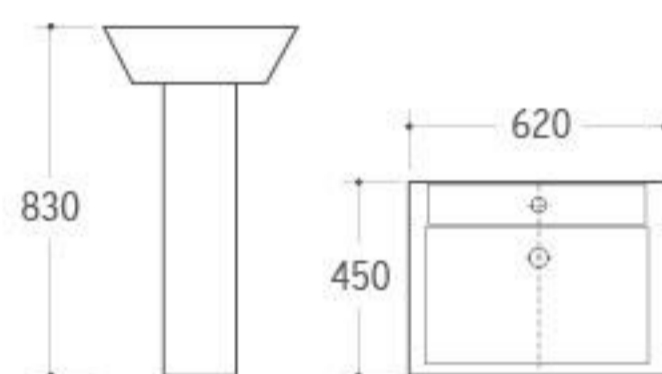

3039

Pedestal Basin
Size: 620x450x830mm
Fixing to wall with back