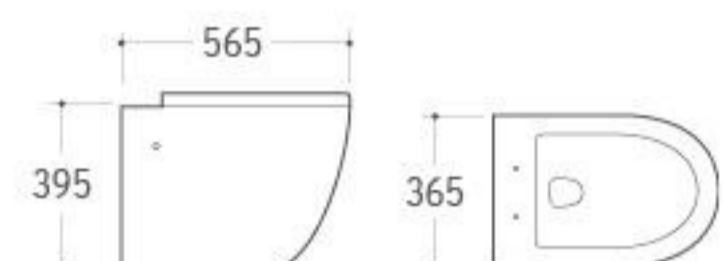

WH-012

Wall-hung Toilet
Size: 560x390x350mm
P-trap: 180mm Roughing-in