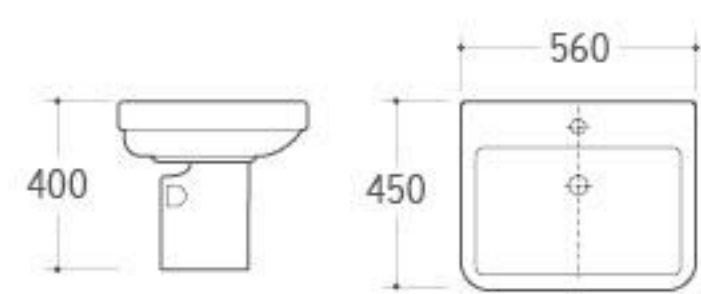

WB-036
Wall-hung Basin
Size: 560x435x425mm
Wall-hung installation