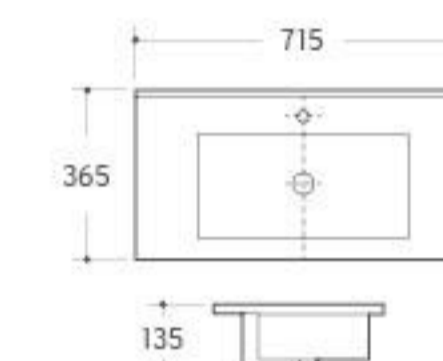

Cabinet Basin
Size: 715x365x135mm
Above counter mounting

TB015-80