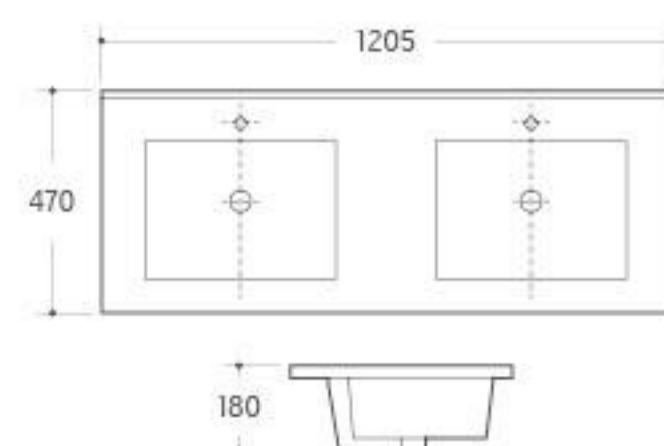

TB012-120S

Cabinet Basin
Size: 1205x470x180mm
Mounting above cabinet