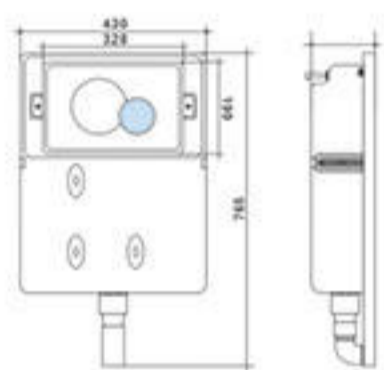

# HARMONIOUSLY BRIEF/

The unification and steady esthetic sense is demonstrating the graceful posture in the brief physique, for human one kind simple harmonious and beautiful.

**WT-001**  
 Concealed Cistern  
 Size: 430x765mm  
 Fixing to wall with back