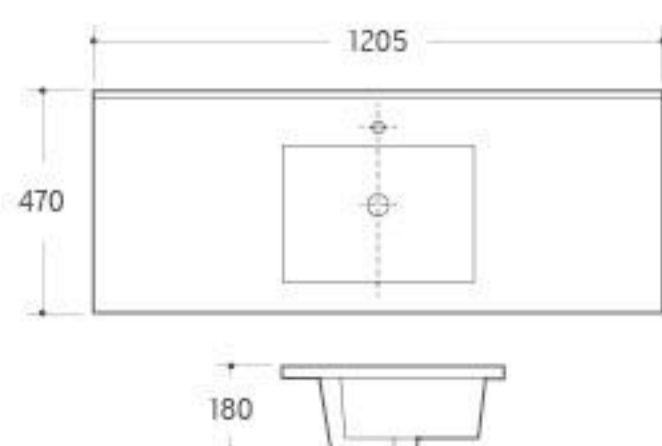

TB012-120

Cabinet Basin
Size: 1205x470x180mm
Mounting above cabinet