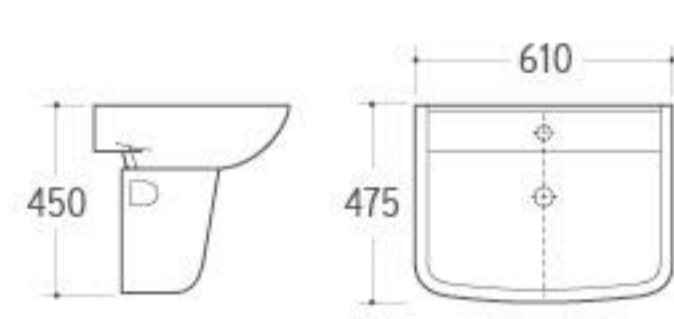

WB-031
Wall-hung Basin
Size: 520x435x385mm
Wall-hung installation