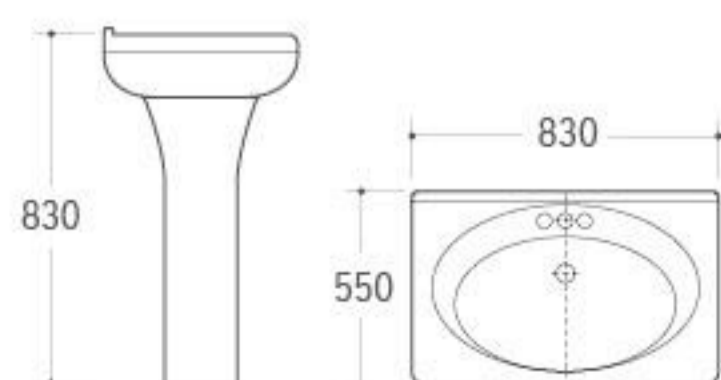

3019
Pedestal Basin
Size: 600x460x830mm
Fixing to wall with back