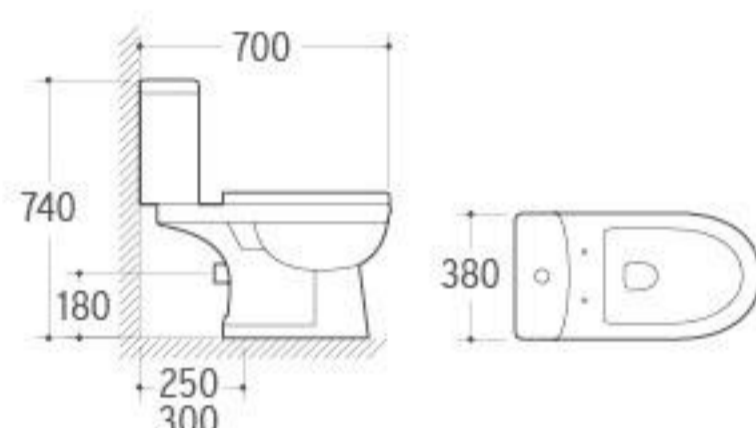

2015

Washdown Two-piece Toilet
Size: 700x380x740mm
P-trap: 180mm Roughing-in
S-trap: 250/300mm Roughing-in