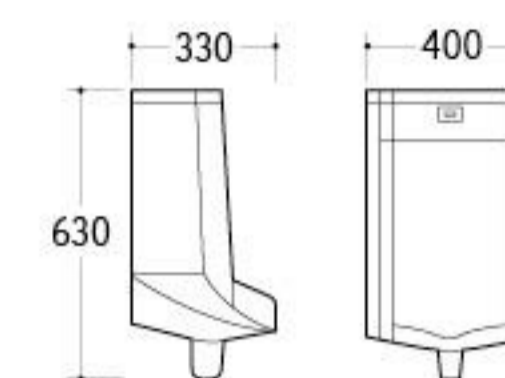

Urinal  
Size: 390x370x790mm  
Wall-hung installation

**UP-007**

Urinal  
Size: 410x315x630mm  
Wall-hung installation

**UP-009**

Urinal  
Size: 480x320x720mm  
Wall-hung installation

**UP-010**

Urinal  
Size: 400x330x630mm  
Wall-hung installation