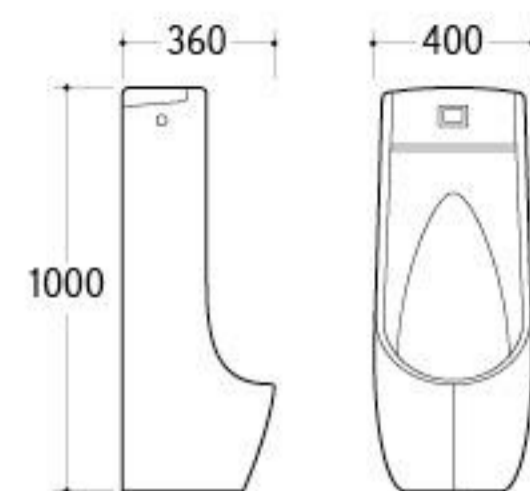

**T603A**  
Flush Valve  
For Squatting pan/Urinal  
Material: Copper/Stainless steel

**UP-001**

Urinal  
Size: 430x370x1050mm  
Fixing to wall with back

**UP-002**

Urinal  
Size: 400x360x1000mm  
Fixing to wall with back