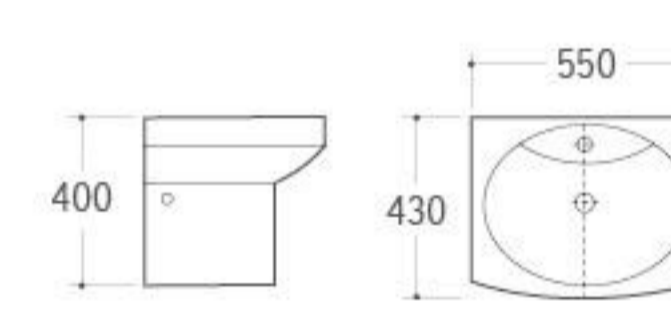

WB-033
Wall-hung Basin
Size: 525x420x475mm
Wall-hung installation