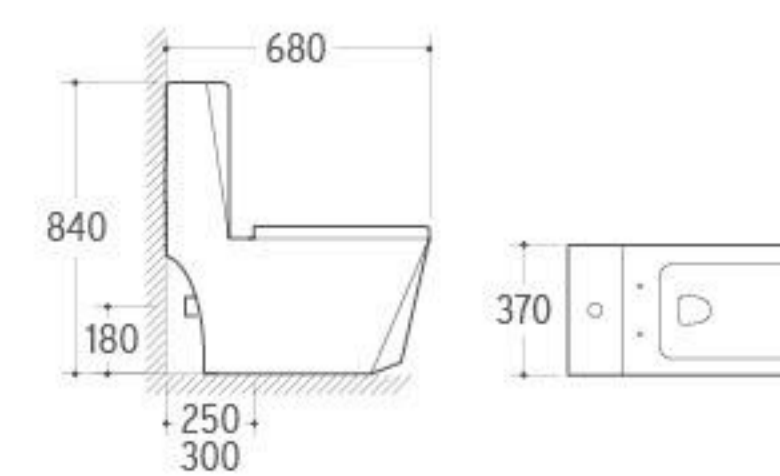

**G-011**

Pedestal Basin  
 Size: 515x445x850mm  
 Fixing to wall with back

**WB-031**

Wall-hung Basin  
 Size: 510x420x370mm  
 Wall-hung installation

**8287**

Washdown One-piece Toilet  
 Size: 720x420x940mm  
 P-trap: 180mm Roughing-in  
 S-trap: 250/300mm Roughing-in

**G-004**

Pedestal Basin  
 Size: 500x500x840mm  
 Fixing to wall with back

**WH-001**

Wall-hung Toilet  
 Size: 600x430x400mm  
 Outlet diameter: 100mm  
 Back against the wall to install

**8213**

Washdown/Siphonic One-piece Toilet  
 Size: 680x370x840mm  
 P-trap: 180mm Roughing-in  
 S-trap: 250/300mm Roughing-in

**3024**

Pedestal Basin  
 Size: 600x460x840mm  
 Fixing to wall with back

**WB-027**

Wall-hung Basin  
 Size: 600x460x500mm  
 Wall-hung installation

**8208**

Washdown One-piece Toilet  
 Size: 700x360x750mm  
 P-trap: 180mm Roughing-in  
 S-trap: 250/300mm Roughing-in