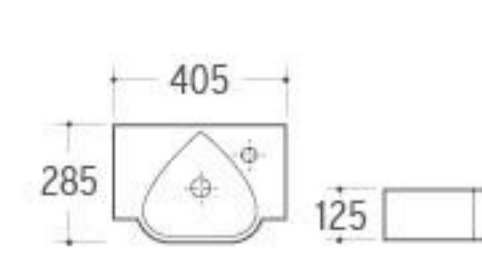

Wall-hung Basin
Size: 405x285x125mm
Wall-hung installation

SWB-009