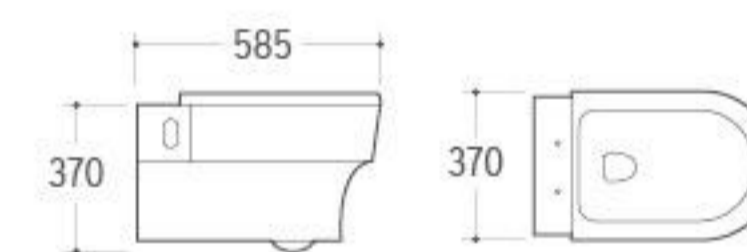

WH-005
Wall-hung Toilet
Size: 560x380x390mm
P-trap: 180mm Roughing-in