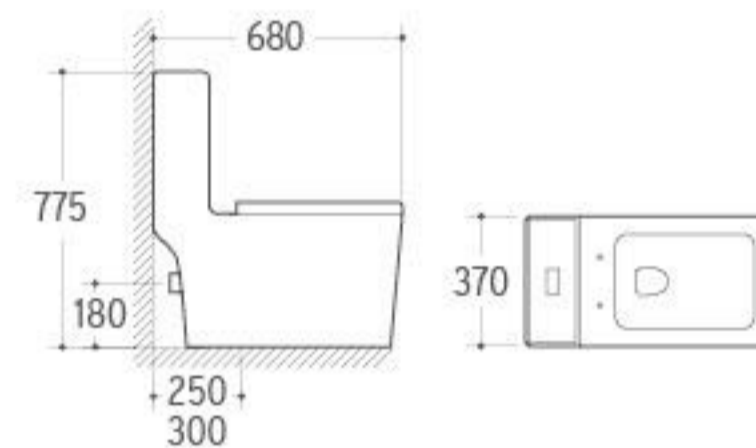

ST8280P

Washdown/Siphonic One Piece Toilet
Size: 680x370x775mm
P-trap: 180mm Roughing-in
S-trap: 250/300mm Roughing-in