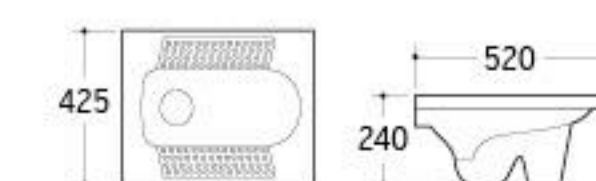

SP-026S

Squat Pan
Size: 520x425x240mm
Gravity-fed flushing system