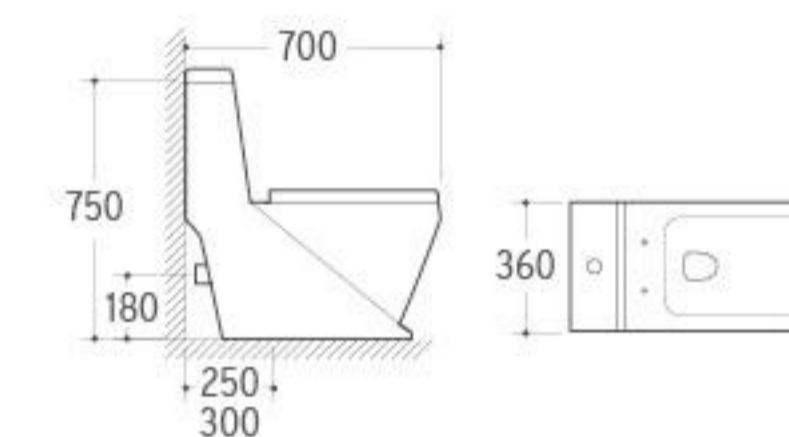

8278
Washdown/Siphonic One-piece Toilet
Size: 740x500x690mm
P-trap: 180mm Roughing-in
S-trap: 250/300mm Roughing-in