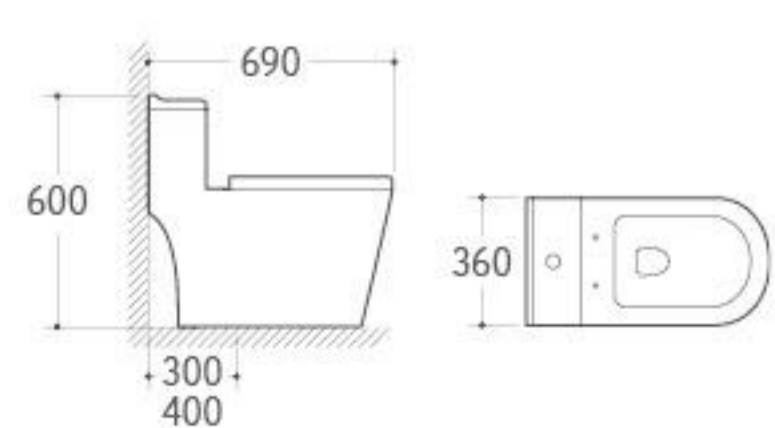

832
Siphonic One-piece Toilet
Size: 710x380x740mm
S-trap: 300/400mm Roughing-in