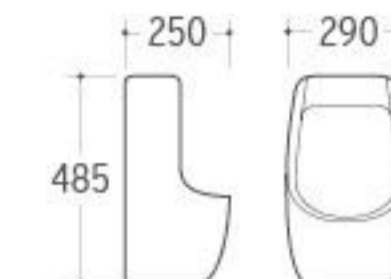

SP-027
Squat Pan
Size: 405x315x200mm
Gravity-fed flushing system