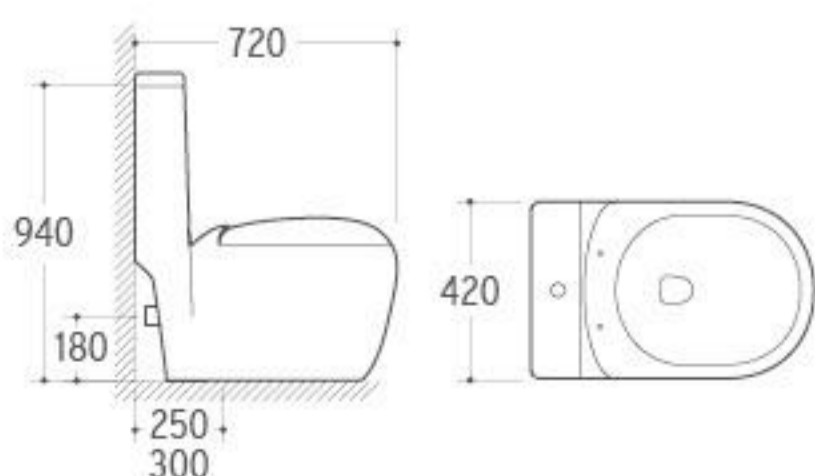

**WB-052**

Wall-hung Basin  
 Size: 520x440x380mm  
 Wall-hung installation

**021**

Bidet  
 Size: 560x375x380mm  
 Fixing to wall with back

**8206**

Washdown/Siphonic One-piece Toilet  
 Size: 685x365x840mm  
 P-trap: 180mm Roughing-in  
 S-trap: 250/300mm Roughing-in

**G-011**

Pedestal Basin  
 Size: 515x445x850mm  
 Fixing to wall with back

**WB-031**

Wall-hung Basin  
 Size: 510x420x370mm  
 Wall-hung installation

**8287**

Washdown One-piece Toilet  
 Size: 720x420x940mm  
 P-trap: 180mm Roughing-in  
 S-trap: 250/300mm Roughing-in

**G-004**

Pedestal Basin  
 Size: 500x500x840mm  
 Fixing to wall with back

**WH-001**

Wall-hung Toilet  
 Size: 600x430x400mm  
 Outlet diameter: 100mm  
 Back against the wall to install

**8213**

Washdown/Siphonic One-piece Toilet  
 Size: 680x370x840mm  
 P-trap: 180mm Roughing-in  
 S-trap: 250/300mm Roughing-in