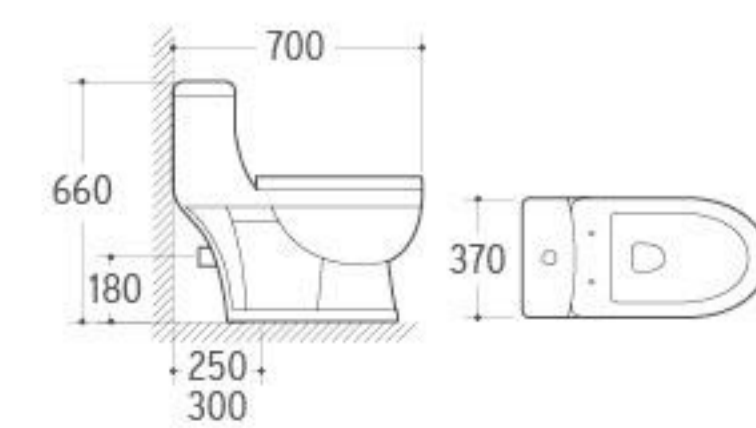

8244
Washdown One-piece Toilet
Size: 690x370x640mm
P-trap: 180mm Roughing-in
S-trap: 250/300mm Roughing-in