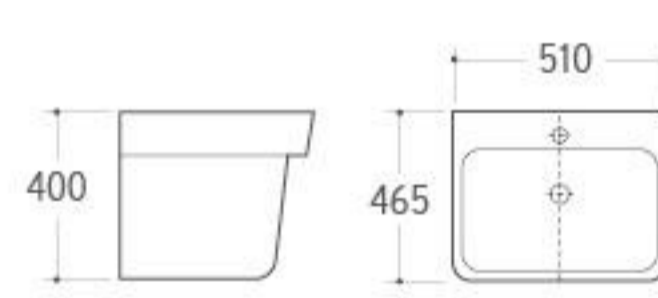

Wall-hung Basin
Size: 510x465x400mm
Wall-hung installation

WB-047