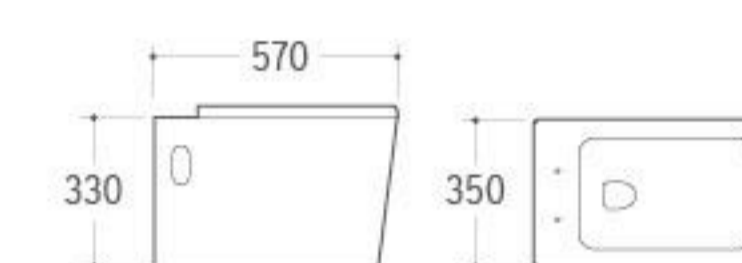

WH-003
Wall-hung Toilet
Size: 560x360x350mm
P-trap: 180mm Roughing-in