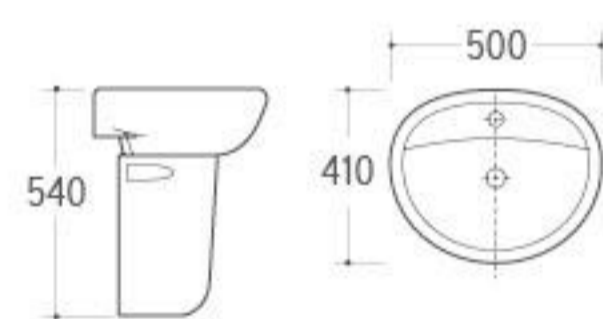

WB-024
Wall-hung Basin
Size: 610x475x450mm
Wall-hung installation