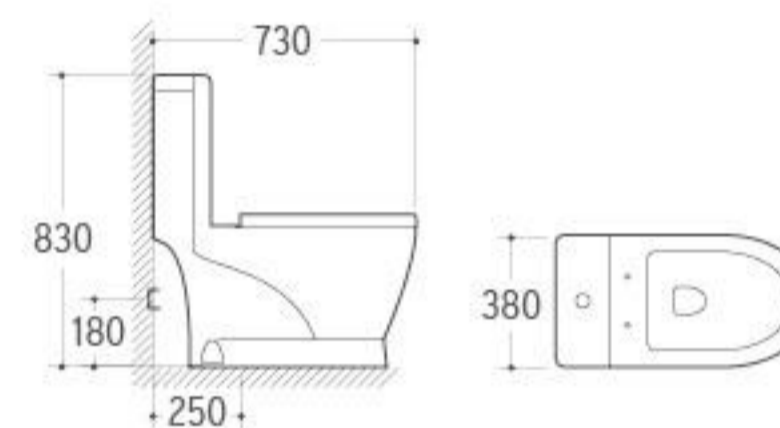

8231

Washdown One-piece Toilet
Size: 730x380x830mm
P-trap: 180mm Roughing-in
S-trap: 250mm Roughing-in