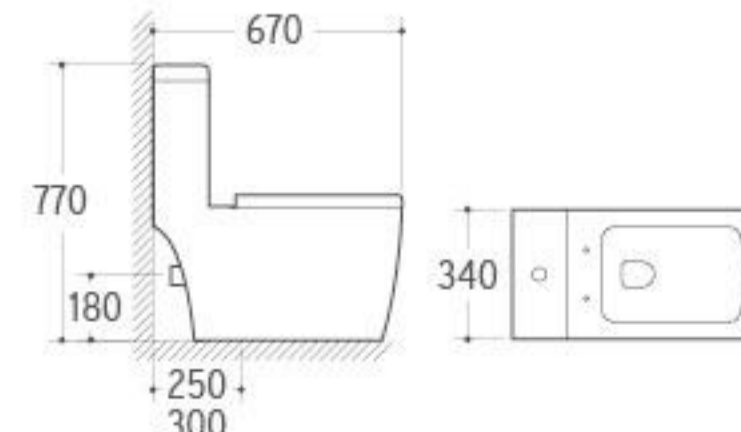

8267
Siphonic One-piece Toilet
Size: 720x395x695mm
S-trap: 250/300/400mm Roughing-in