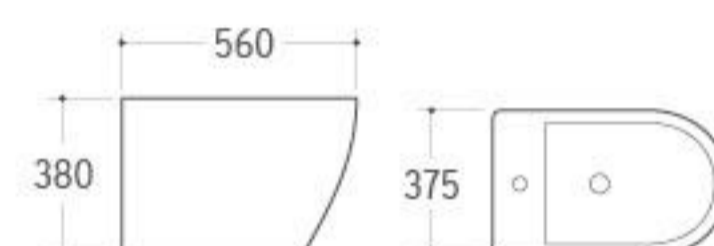

**WB-052**

Wall-hung Basin  
 Size: 520x440x380mm  
 Wall-hung installation

**021**

Bidet  
 Size: 560x375x380mm  
 Fixing to wall with back

**8206**

Washdown/Siphonic One-piece Toilet  
 Size: 685x365x840mm  
 P-trap: 180mm Roughing-in  
 S-trap: 250/300mm Roughing-in