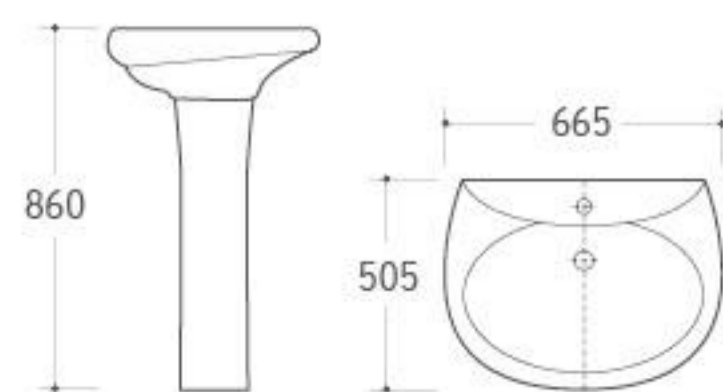

3014

Pedestal Basin
Size: 665x505x860mm
Fixing to wall with back

008

Bidet
Size: 590x360x420mm
Fixing to wall with back