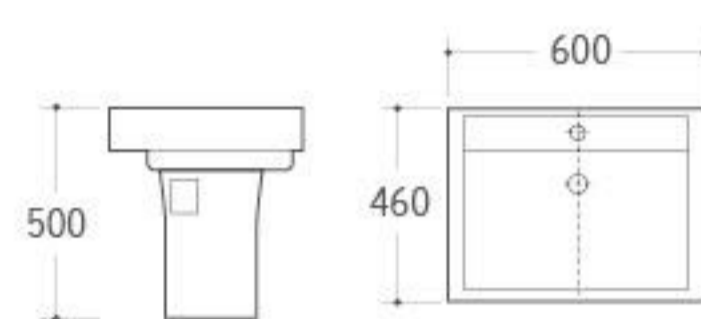

WB-053
Wall-hung Basin
Size: 570x430x400mm
Wall-hung installation