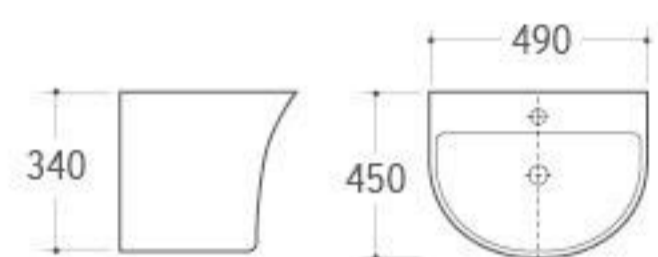

Wall-hung Basin
Size: 490x450x340mm
Wall-hung installation

WB-043