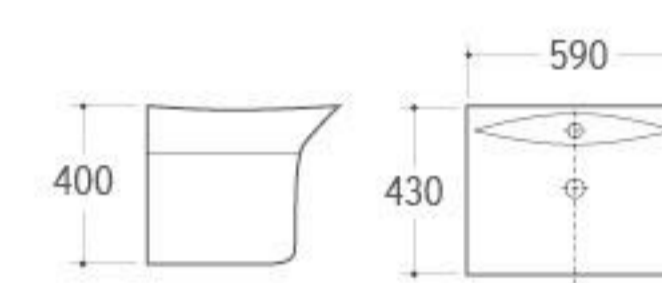

WB-022
Wall-hung Basin
Size: 610x470x570mm
Wall-hung installation