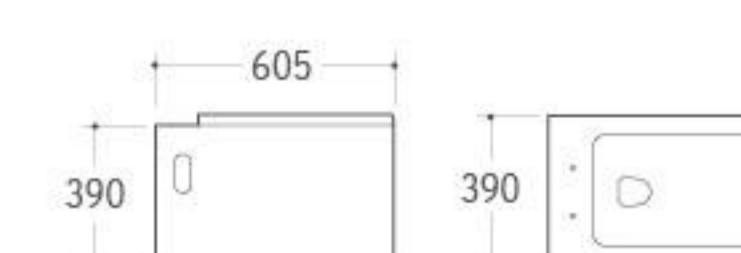

WALL HUNG TOILET

The personalized sanitary ware leads the entire theme, simple and bright line draw out enjoyable and charming life.

CONCISE