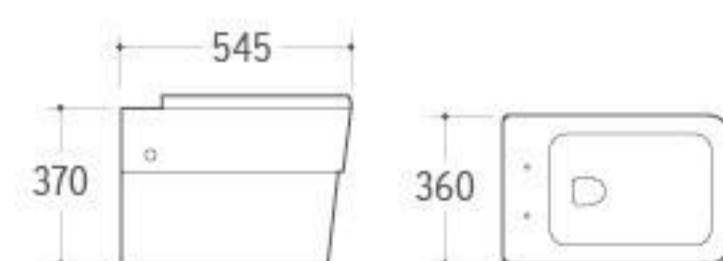

**WH-020**

Wall-hung Toilet  
Size: 560x370x350mm  
P-trap: 180mm Roughing-in

**WH-013**

Wall-hung Toilet  
Size: 490x370x390mm  
P-trap: 180mm Roughing-in

**WH-014**

Wall-hung Toilet  
Size: 545x360x370mm  
P-trap: 180mm Roughing-in