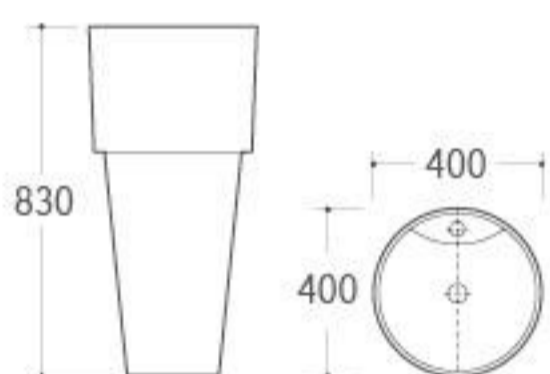

3036

Pedestal Basin
Size: 400x400x830mm
Fixing to wall with back