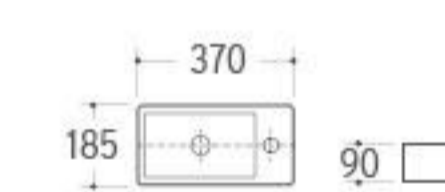

SWB-019
Wall-hung Basin
Size: 430x290x140mm
Wall-hung installation