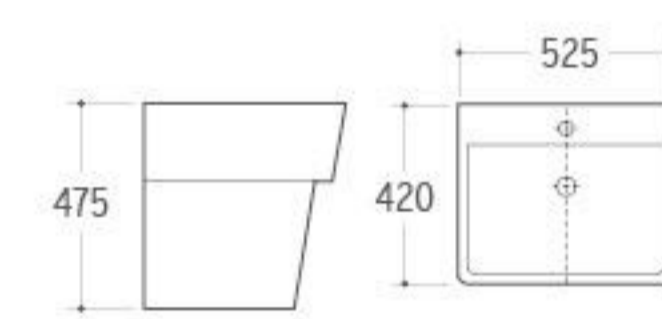

WB-025
Wall-hung Basin
Size: 550x470x490mm
Wall-hung installation