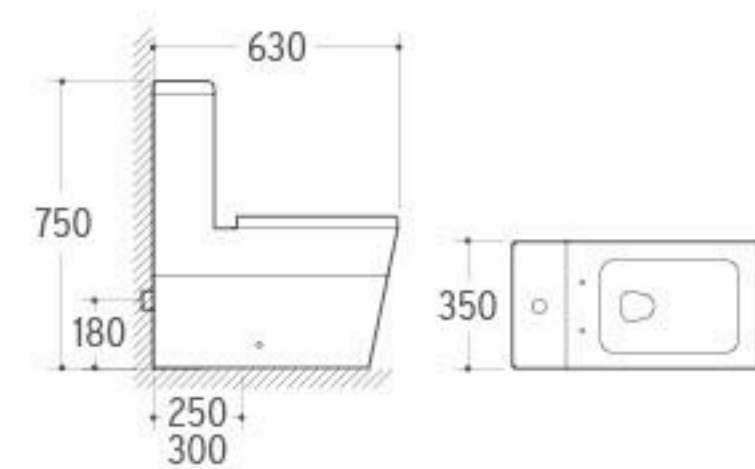

8209
Washdown One-piece Toilet
Size: 690x470x785mm
P-trap: 180mm Roughing-in
S-trap: 250mm Roughing-in