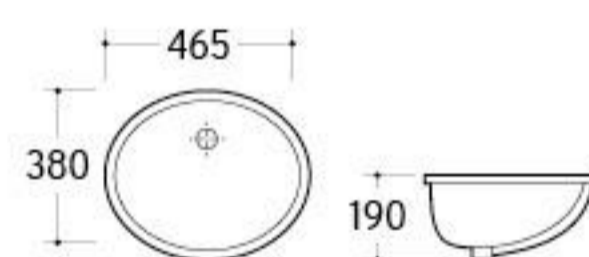

Hamburg - Germany

**UB-002**  
Under Counter Basin  
Size: 650x450x190mm

**UB-004**  
Under Counter Basin  
Size: 490x410x195mm

**UB-007**  
Under Counter Basin  
Size: 415x335x190mm

**UB-008**  
Under Counter Basin  
Size: 465x380x190mm