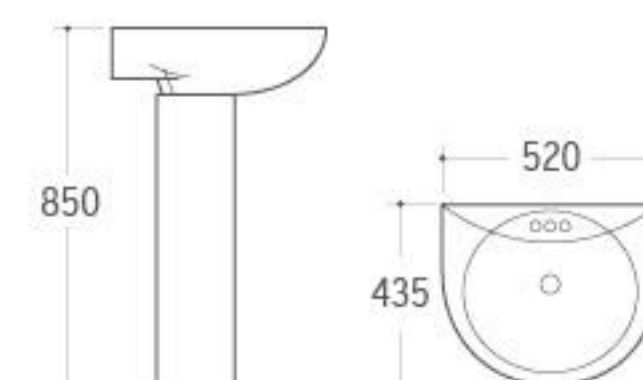

3032
Pedestal Basin
Size: 660x520x890mm
Fixing to wall with back