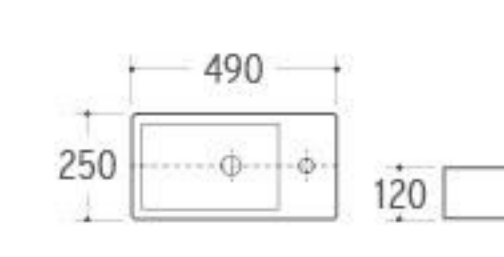

Wall-hung Basin
Size: 490x250x120mm
Wall-hung installation

SWB-010