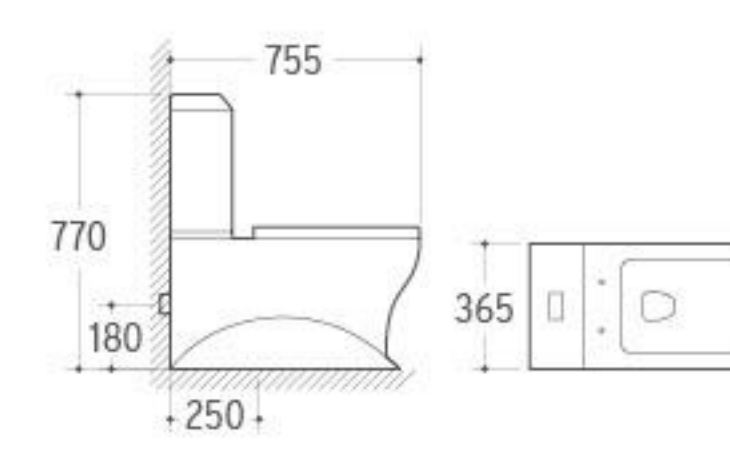

8211
Washdown/Siphonic One-piece Toilet
Size: 670x355x810mm
P-trap: 180mm Roughing-in
S-trap: 250/300mm Roughing-in