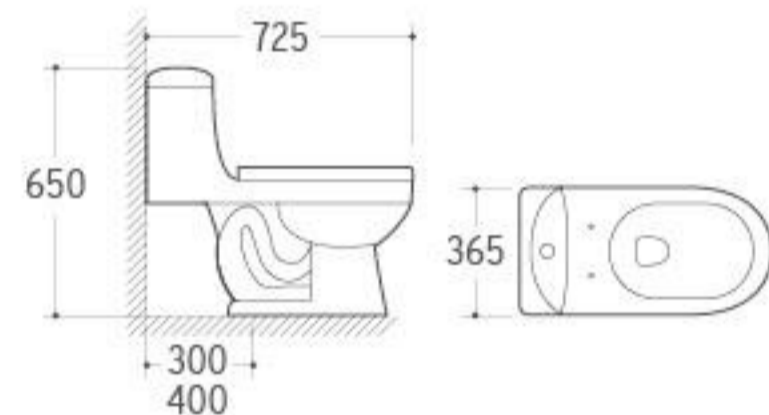

8248
Siphonic One-piece Toilet
Size: 660x420x580mm
S-trap: 250/300mm Roughing-in