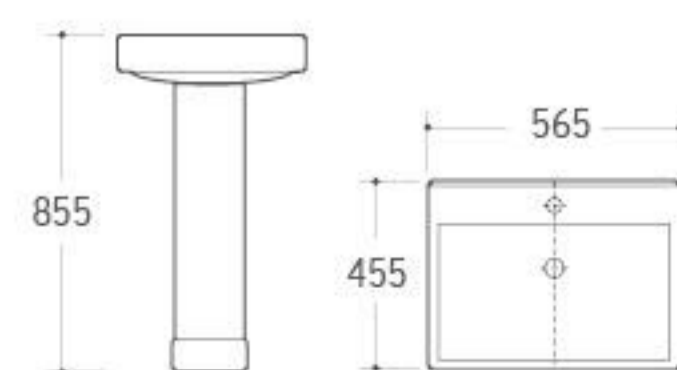

3022H

Pedestal Basin
Size: 565x455x855mm
Fixing to wall with back

Hamburg - Germany