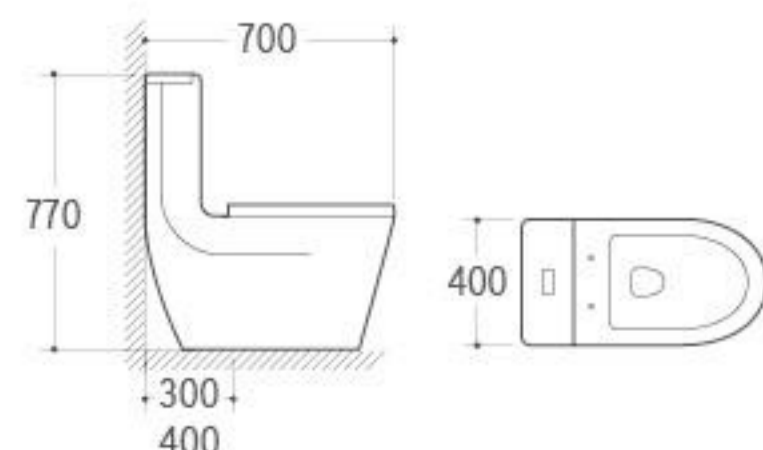

815
Siphonic One-piece Toilet
Size: 660x360x730mm
S-trap: 300/400mm Roughing-in