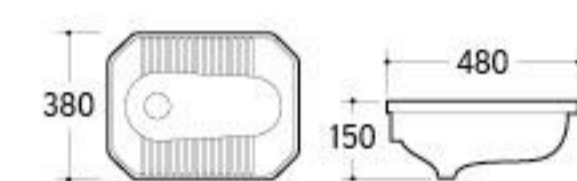

SP-001

Squat Pan
Size: 480x380x150mm
Gravity-fed flushing system