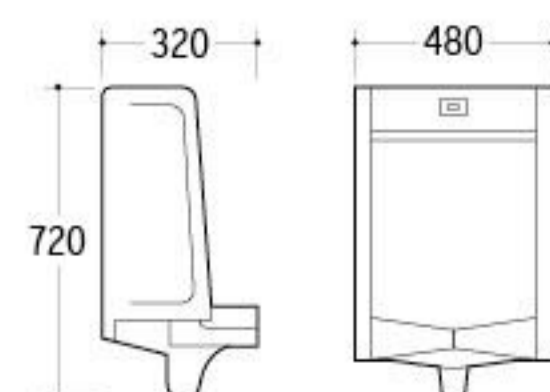

Urinal  
Size: 390x370x790mm  
Wall-hung installation

**UP-007**

Urinal  
Size: 410x315x630mm  
Wall-hung installation

**UP-009**

Urinal  
Size: 480x320x720mm  
Wall-hung installation

**UP-010**

Urinal  
Size: 400x330x630mm  
Wall-hung installation