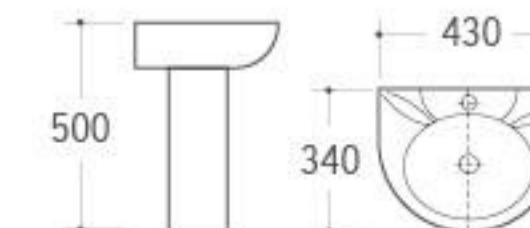

UP-027F
Urinal
Size: 290x250x485mm
Wall-hung installation