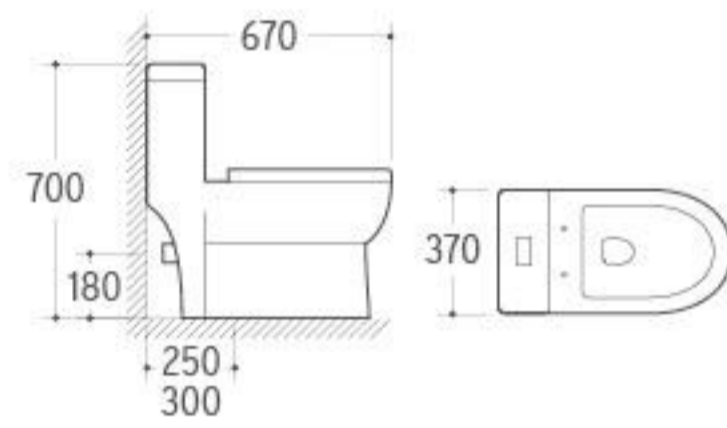

8236
Washdown One-piece Toilet
Size: 760x420x740mm
P-trap: 180mm Roughing-in
S-trap: 250/300mm Roughing-in