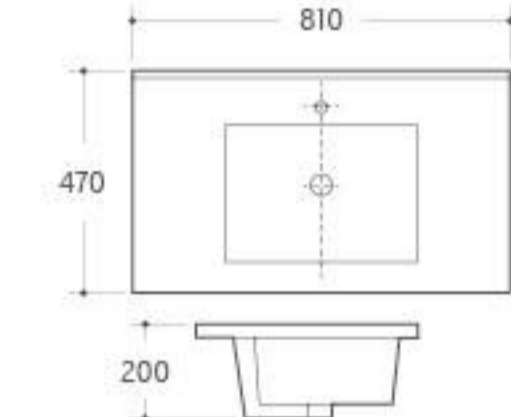

TB012-80

Cabinet Basin
Size: 810x470x200mm
Mounting above cabinet