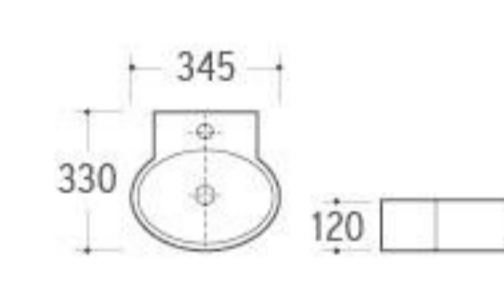

Wall-hung Basin
Size: 345x330x120mm
Wall-hung installation

SWB-007