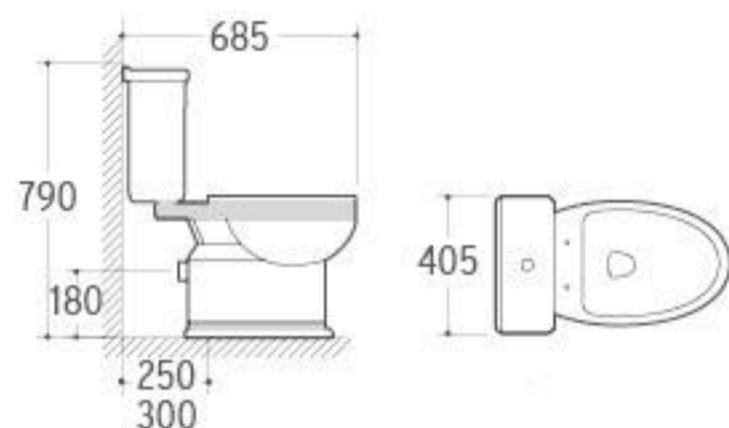

2014

Washdown Two-piece Toilet
Size: 685x405x790mm
P-trap: 180mm Roughing-in
S-trap: 250/300mm Roughing-in