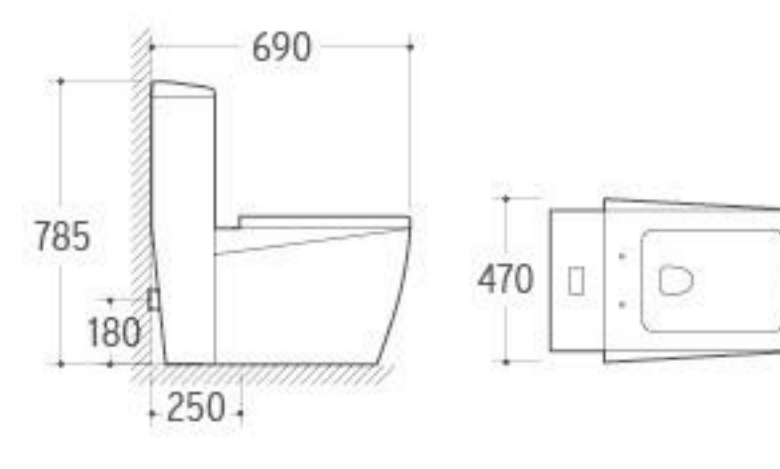

8210
Washdown One-piece Toilet
Size: 755x365x770mm
P-trap: 180mm Roughing-in
S-trap: 250mm Roughing-in