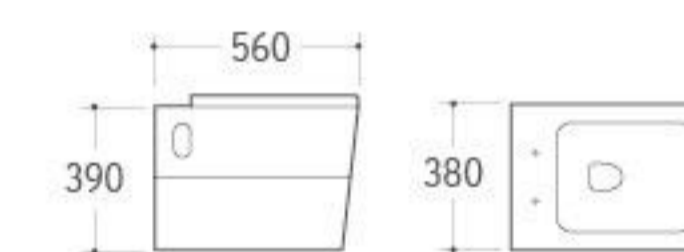

WH-006
Wall-hung Toilet
Size: 550x350x350mm
P-trap: 180mm Roughing-in