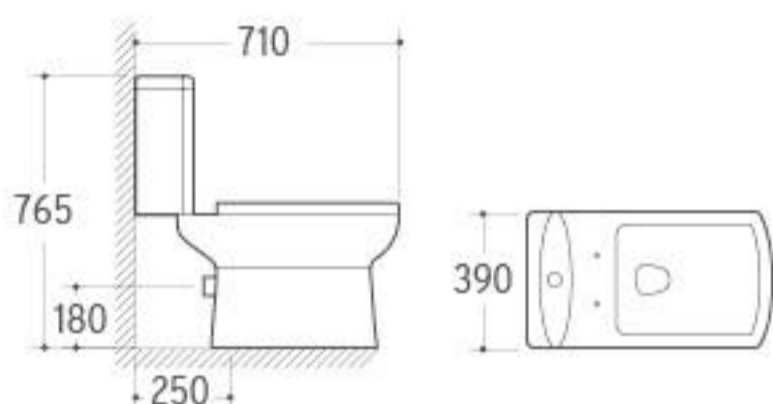

# BEAUTY CURRENT

Rhythm of space originates from the design inspiration; everlasting beauty flows in the plain lines and common life is pregnant with the lofty ideas.

**2007**

Washdown Two-piece Toilet  
 Size: 710x390x765mm  
 P-trap: 180mm Roughing-in  
 S-trap: 250mm Roughing-in