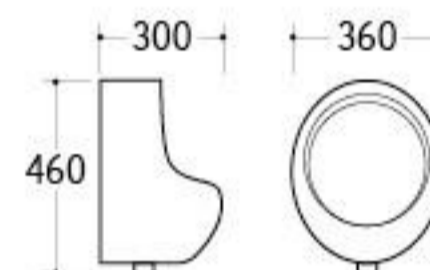

**UP-021**

Urinal  
Size: 340x310x630mm  
Wall-hung installation

**UP-022**

Urinal  
Size: 340x300x690mm  
Wall-hung installation

**UP-023**

Urinal  
Size: 350x350x550mm  
Wall-hung installation

**UP-024**

Urinal  
Size: 360x300x460mm  
Wall-hung installation

**UP-025**

Urinal  
Size: 330x290x480mm  
Wall-hung installation

**UP-026**

Urinal  
Size: 350x240x280mm  
Wall-hung installation

Our eye-sight towards fashion brings sensitivity and creation into sanitary wares, and build up new manner in brief, bright and smart style.