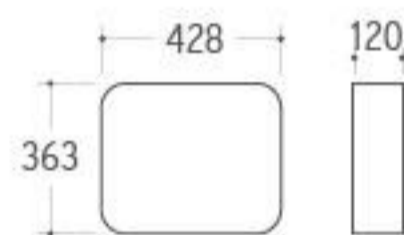

PT-018
Water tank
Size: 400x80x390mm