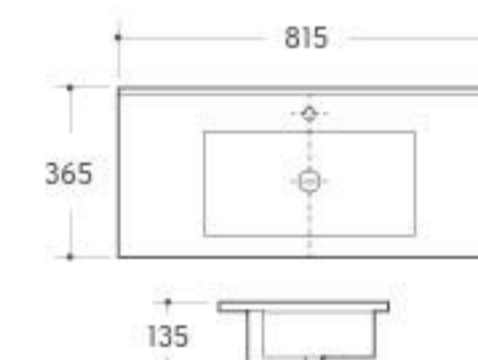

Cabinet Basin
Size: 815x365x135mm
Above counter mounting

TB015-90