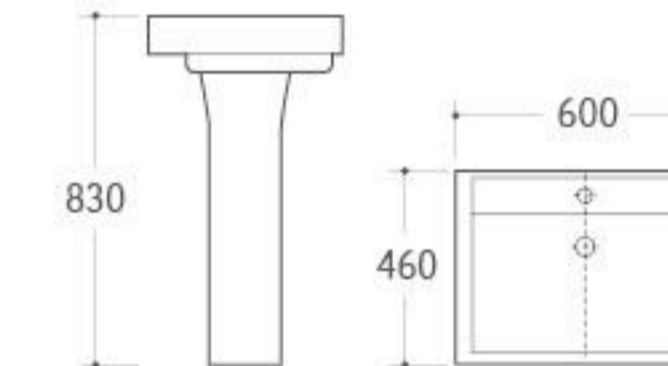

5004PY

Pedestal Basin
Size: 600x460x830mm
Fixing to wall with back

8225H

Super-swirling Siphonic One-piece Toilet
Size: 700x390x780mm
S-trap: 300/400mm Roughing-in