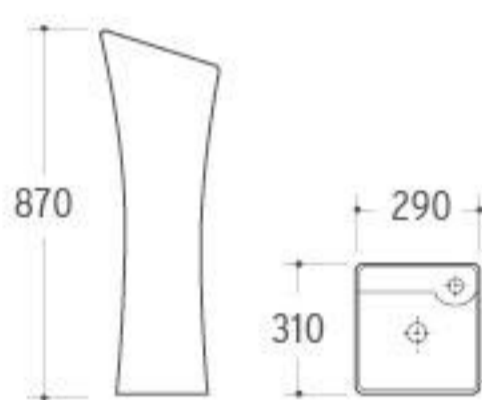

G-023
Pedestal Basin
Size: 410x410x905mm
Fixing to wall with back