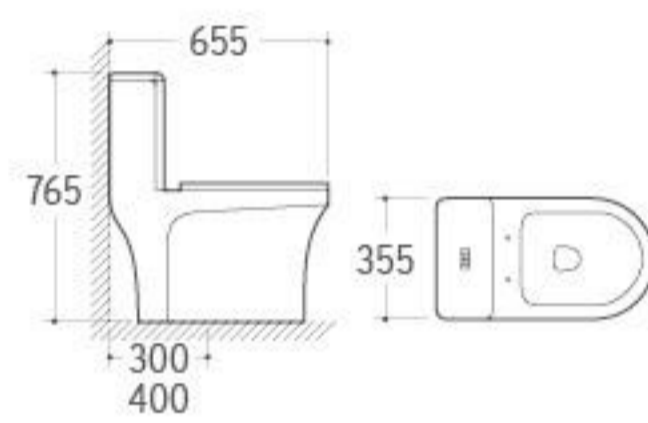

816
Siphonic One-piece Toilet
Size: 705x350x605mm
S-trap: 300/400mm Roughing-in