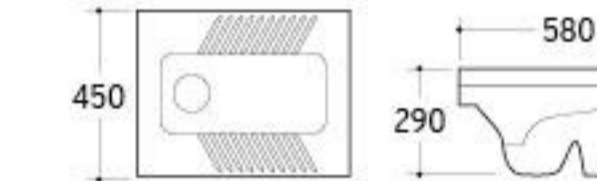

SP-005S

Squat Pan
Size: 580x450x290mm
Gravity-fed flushing system