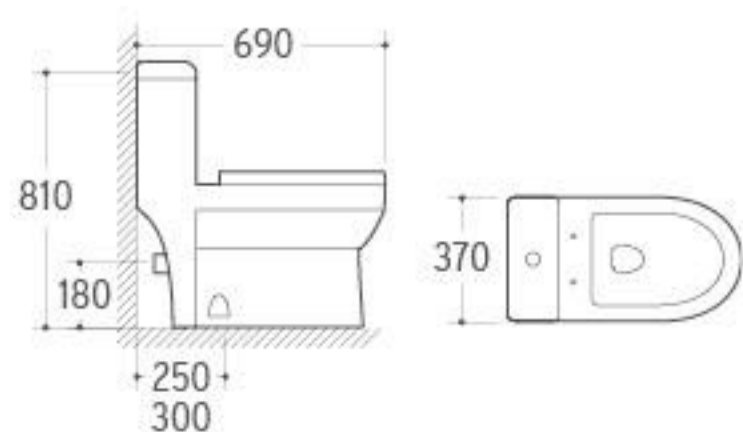

ZJ17104

Washdown/Siphonic One-piece Toilet
Size: 690x370x810mm
P-trap: 180mm Roughing-in
S-trap: 250/300mm Roughing-in