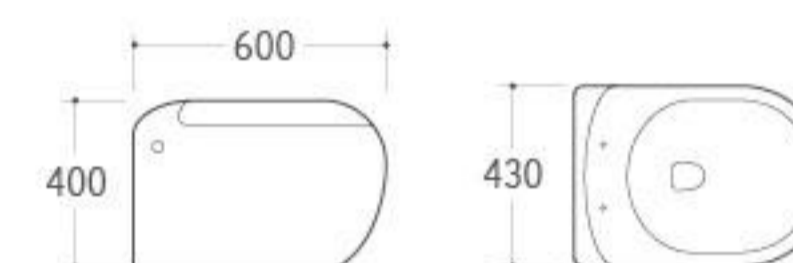

WH-002
Wall-hung Toilet
Size: 570x350x330mm
P-trap: 180mm Roughing-in