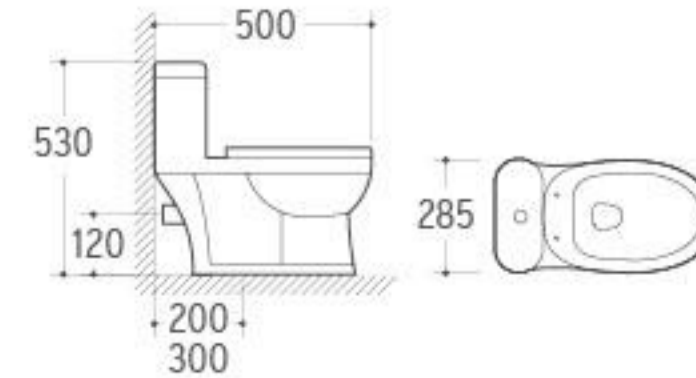

**PT-020**  
Water tank  
Size: 370x107x430mm

**PT-021**  
Water tank  
Size: 380x120x430mm

**PT-022**  
Water tank  
Size: 400x122x395mm

**8273F**  
Washdown One-piece Toilet  
Size: 500x285x530mm  
P-trap: 120mm Roughing-in  
S-trap: 200/300mm Roughing-in