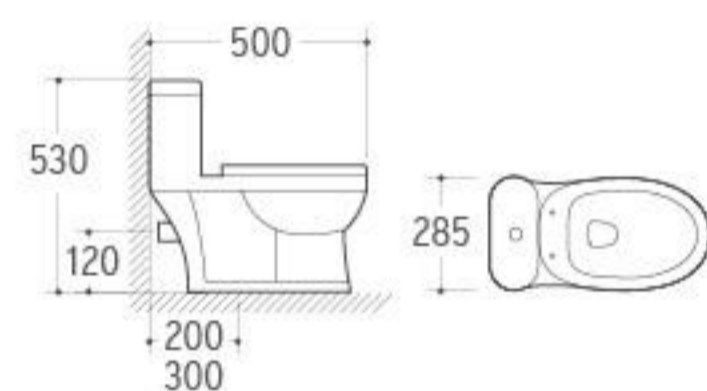

8273G

Washdown One-piece Toilet
Size: 500x285x530mm
P-trap: 120mm Roughing-in
S-trap: 200/300mm Roughing-in