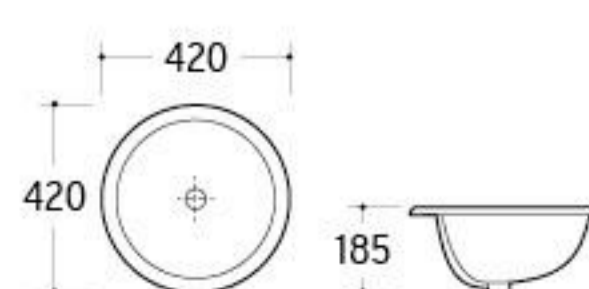

AB-014
Above Counter Basin
Size: 490x400x185mm
Above counter mounting