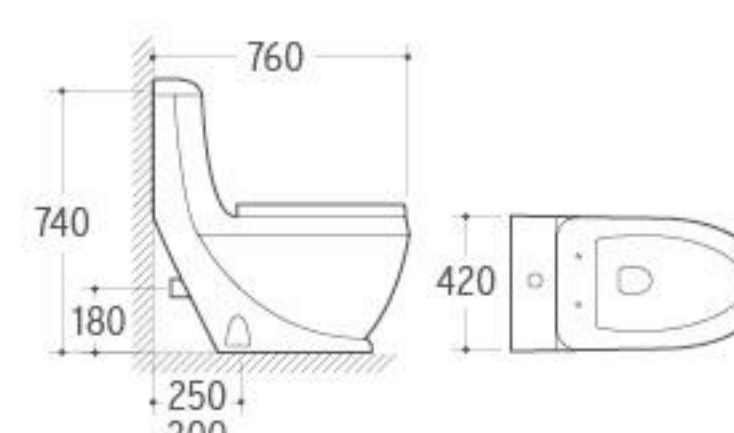

**3011**

Pedestal Basin  
 Size: 610x500x835mm  
 Fixing to wall with back

**019**

Bidet  
 Size: 550x375x415mm  
 Fixing to wall with back

**8236**

Washdown One-piece Toilet  
 Size: 760x420x740mm  
 P-trap: 180mm Roughing-in  
 S-trap: 250/300mm Roughing-in

**3032**

Pedestal Basin  
 Size: 660x520x890mm  
 Fixing to wall with back

**036**

Bidet  
 Size: 635x420x485mm  
 Fixing to wall with back