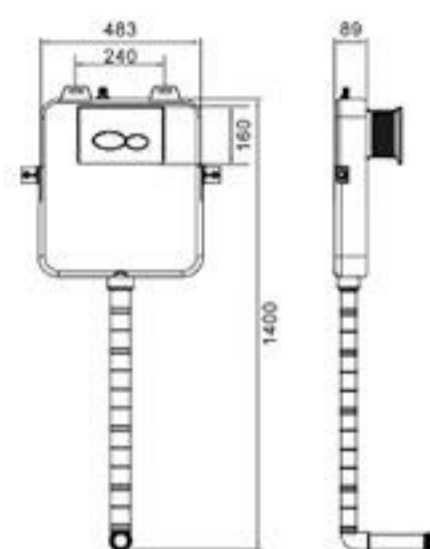

WT-004
Concealed Cistern
Size: 580x80x1180mm
Fixing to wall with back