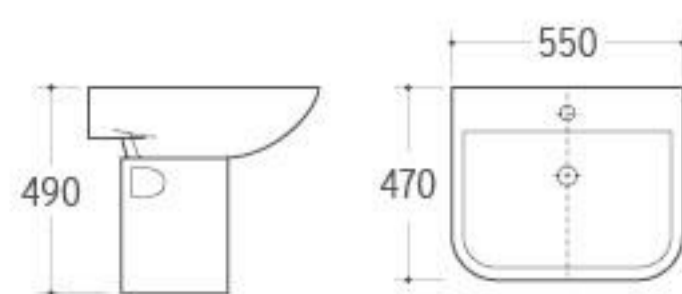

WB-026
Wall-hung Basin
Size: 600x485x430mm
Wall-hung installation