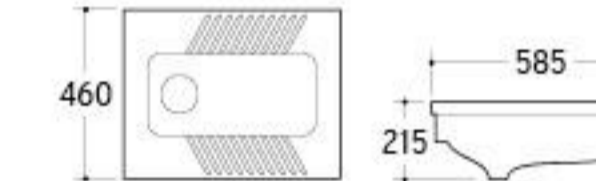

SP-005

Squat Pan
Size: 585x460x215mm
Gravity-fed flushing system