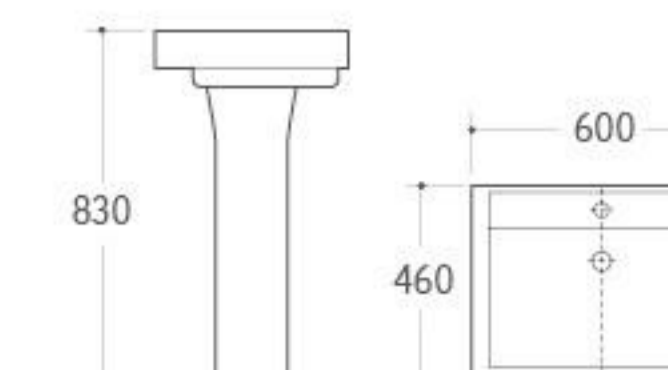

**5013PB**

Pedestal Basin  
 Size: 600x460x830mm  
 Fixing to wall with back