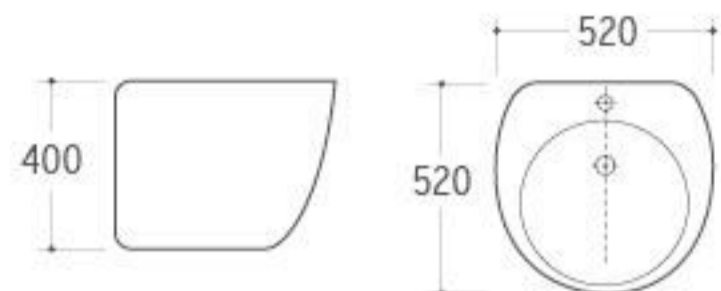

Wall-hung Basin
Size: 520x520x400mm
Wall-hung installation

WB-042