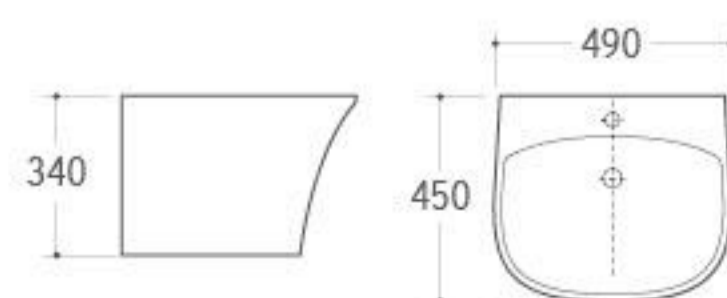

2004
Washdown Two-piece Toilet
Size: 680x370x790mm
P-trap: 180mm Roughing-in
S-trap: 250mm Roughing-in