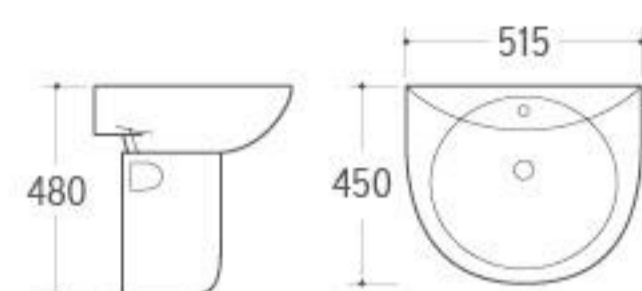

WB-048
Wall-hung Basin
Size: 600x460x500mm
Wall-hung installation