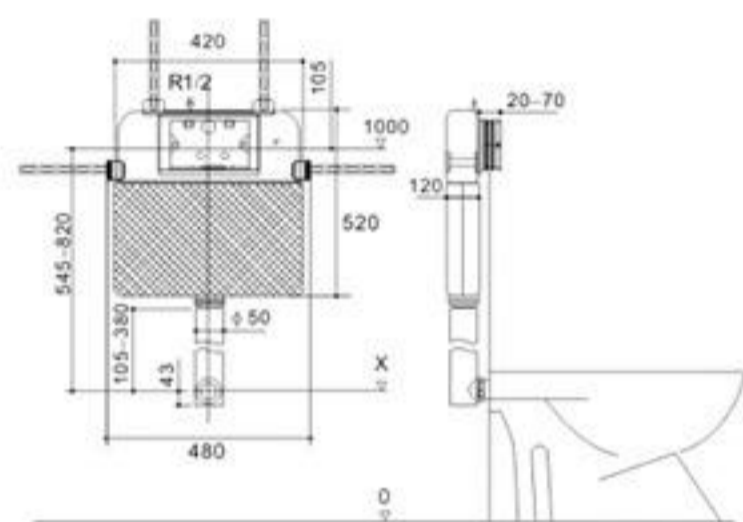

WT-003
Concealed Cistern
Size: 483x89x1400mm
Fixing to wall with back