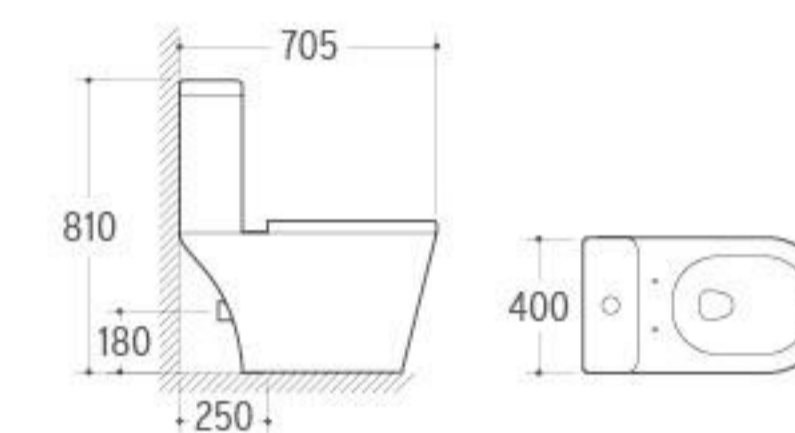

2015
Washdown Two-piece Toilet
Size: 700x380x740mm
P-trap: 180mm Roughing-in
S-trap: 250/300mm Roughing-in