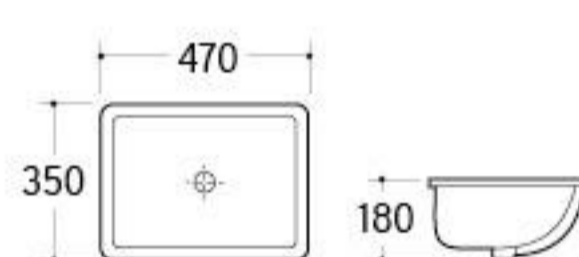

UB-010
Under Counter Basin
Size: 520x390x180mm