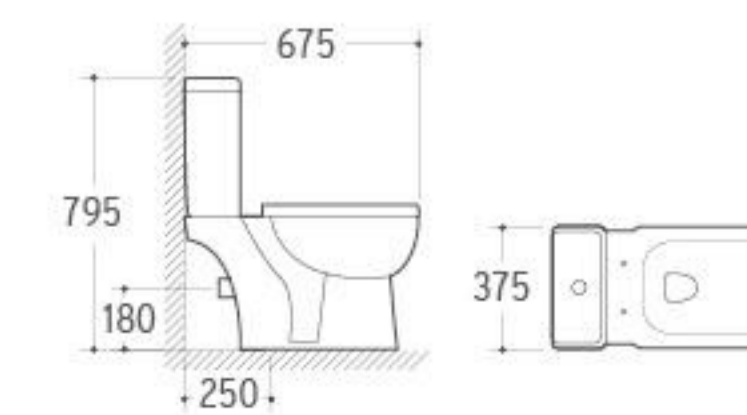

WB-044
Wall-hung Basin
Size: 490x450x340mm
Wall-hung installation