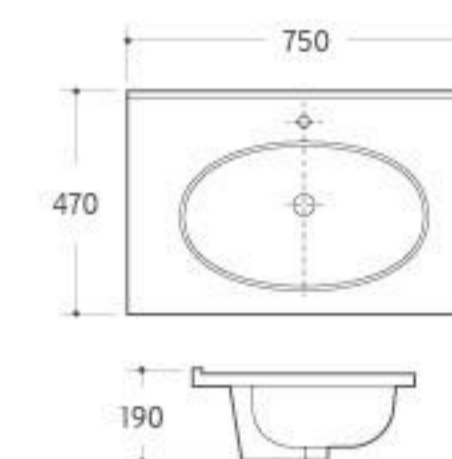

TB013-75

Cabinet Basin
Size: 750x470x190mm
Above counter mounting