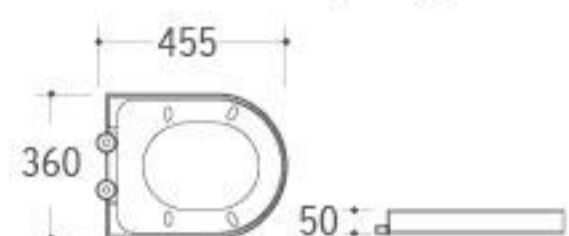

**T824D-2**  
Transfer Shifter  
0-2mm

**T-825B**  
P-trap into S-trap  
300mm

**T825C**  
P-trap into S-trap  
250mm

**SC065-1**

Material: PP  
 Size: 455x360x50mm  
 Adjustable distance  
 Between fixing hole(A): 125-170mm  
 Adjustable length(B): 445-490mm  
 Quick release hinge

**SC065-2**

Material: PP  
 Size: 455x360x50mm  
 Adjustable distance  
 Between fixing hole(A): 125-170mm  
 Adjustable length(B): 445-490mm  
 Quick release hinge

**SC065-3**

Material: PP  
 Size: 455x360x50mm  
 Adjustable distance  
 Between fixing hole(A): 125-170mm  
 Adjustable length(B): 445-490mm  
 Stainless steel hinge (Big size/Small size)