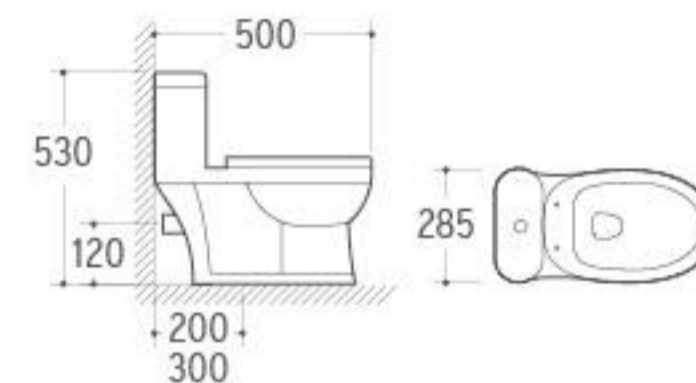

**PT-017**  
Water tank  
Size: 428x120x363mm

**PT-018**  
Water tank  
Size: 400x80x390mm

**PT-019**  
Water tank  
Size: 375x118x402mm

**8273**  
Washdown One-piece Toilet  
Size: 500x285x530mm  
P-trap: 120mm Roughing-in  
S-trap: 200/300mm Roughing-in