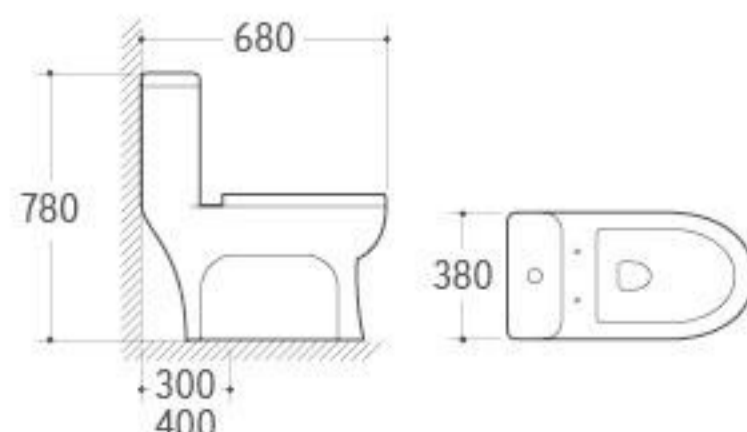

8252
Siphonic One-piece Toilet
Size: 620x370x690mm
S-trap: 300/400mm Roughing-in