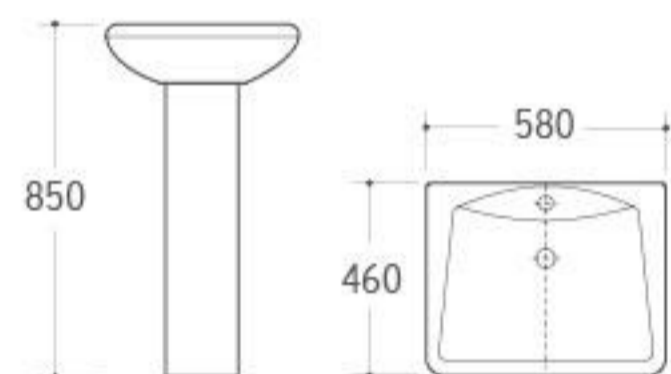

007

Bidet
Size: 590x350x400mm
Fixing to wall with back