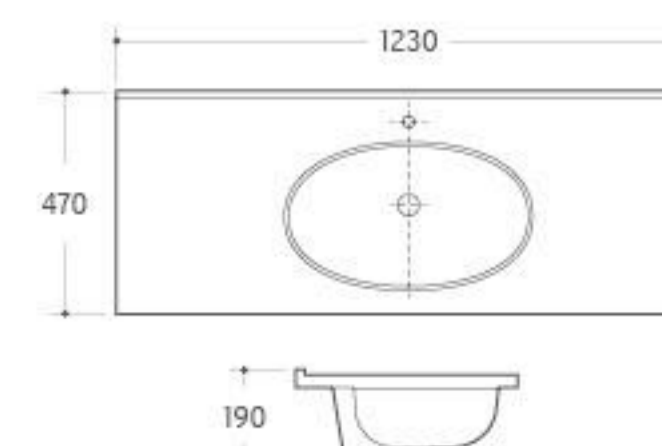

TB013-120

Cabinet Basin
Size: 1230x470x190mm
Above counter mounting