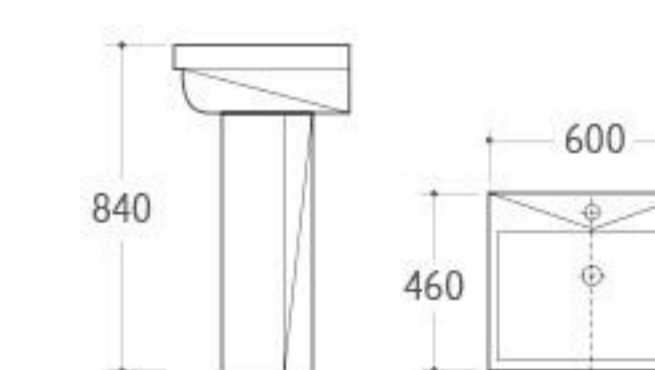

3024

Pedestal Basin
Size: 600x460x840mm
Fixing to wall with back