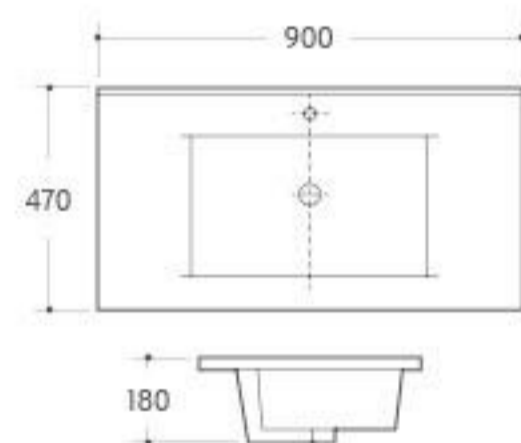

Cabinet Basin
Size: 900x470x180mm
Above counter mounting

TB014-100