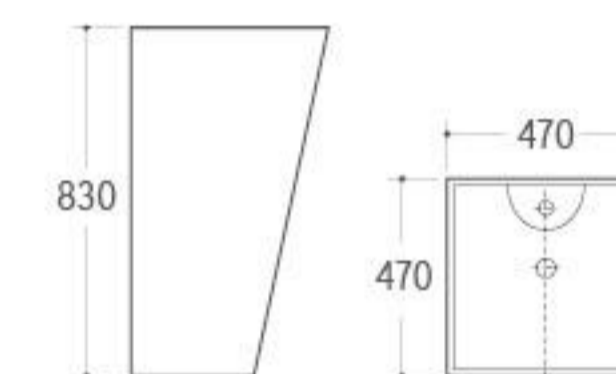

G-008

Pedestal Basin
Size: 470x470x830mm
Fixing to wall with back