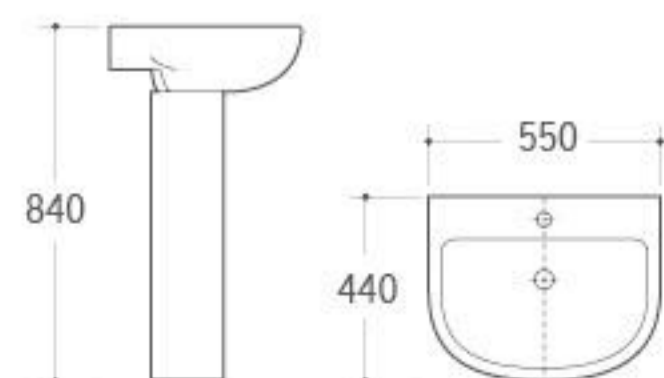

WB-044
Wall-hung Basin
Size: 490x450x340mm
Wall-hung installation