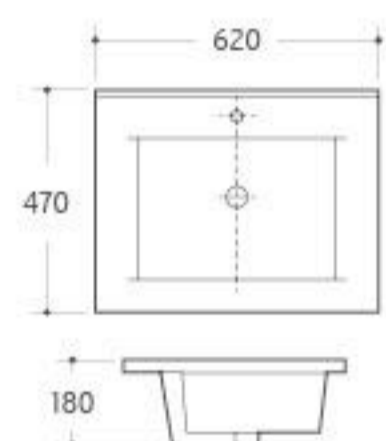

**TB013-120**

Cabinet Basin  
Size: 1230x470x190mm  
Above counter mounting

Hamburg - Germany

**TB014-60**

Cabinet Basin  
Size: 620x470x180mm  
Above counter mounting

**TB014-75**

Cabinet Basin  
Size: 750x470x180mm  
Above counter mounting