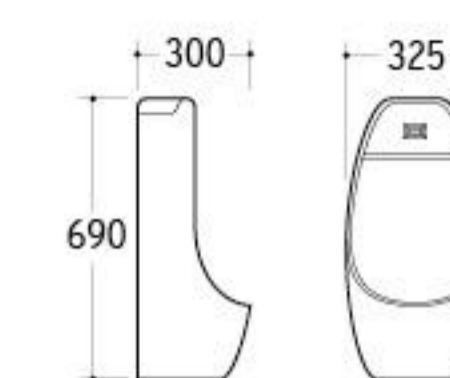

UP-011

Urinal
Size: 325x300x690mm
Wall-hung installation