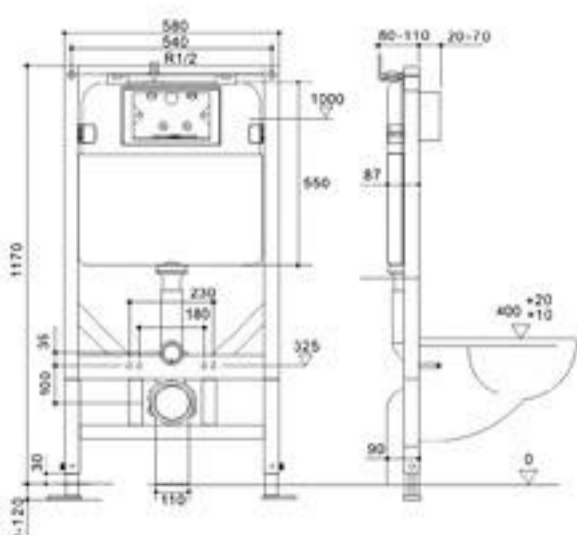

WT-005
Concealed Cistern
Size: 507x140x1170mm
Fixing to wall with back