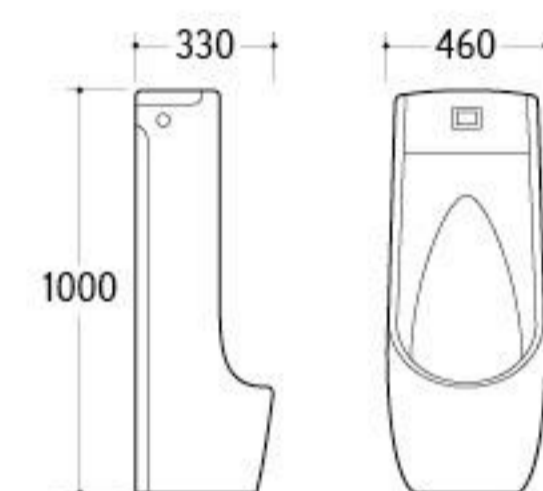

UP-003

Urinal
Size: 460x330x1000mm
Fixing to wall with back