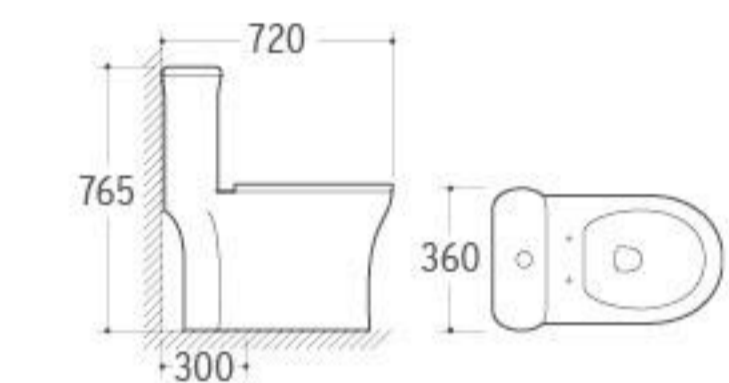

ZJ8115G

Siphonic One Piece Toilet
Size: 720x360x765mm
S-trap: 300mm Roughing-in