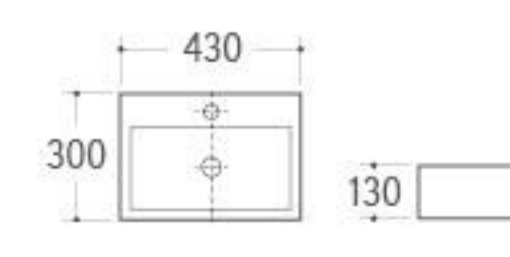

**SWB-008**

Wall-hung Basin  
Size: 405x285x125mm  
Wall-hung installation

**SWB-009**

Wall-hung Basin  
Size: 490x250x120mm  
Wall-hung installation

**SWB-010**

Wall-hung Basin  
Size: 430x300x130mm  
Wall-hung installation