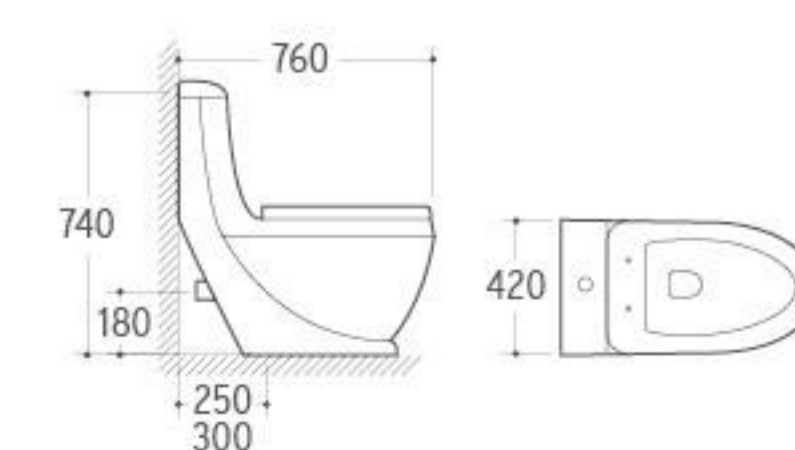

**ZJ8115G**

Siphonic One Piece Toilet  
 Size: 720x360x765mm  
 S-trap: 300mm Roughing-in

**2016**

Washdown Two-piece Toilet  
 Size: 690x355x835mm  
 P-trap: 180mm Roughing-in

**2021**

Siphonic Two-piece Toilet  
 Size: 725x400x790mm  
 S-trap: 300mm Roughing-in

**2020**

Siphonic Two-piece Toilet  
 Size: 690x400x760mm  
 S-trap: 300mm Roughing-in

**ZJ21106**

Washdown One-piece Toilet  
 Size: 760x420x740mm  
 P-trap: 180mm Roughing-in  
 S-trap: 250/300mm Roughing-in