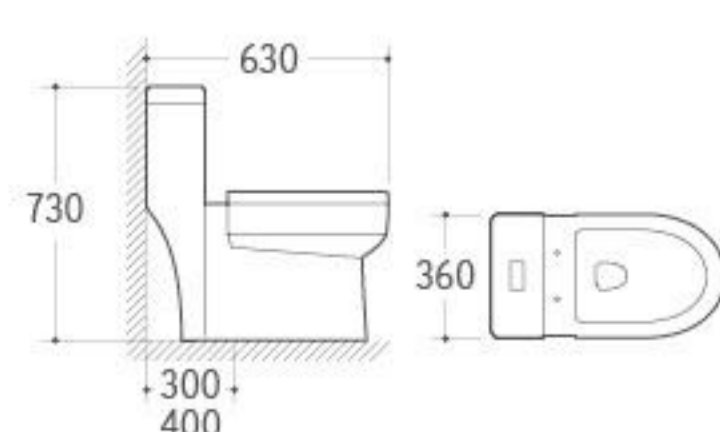

8262
Washdown/Siphonic One-piece Toilet
Size: 670x340x770mm
P-trap: 180mm Roughing-in
S-trap: 250/300mm Roughing-in