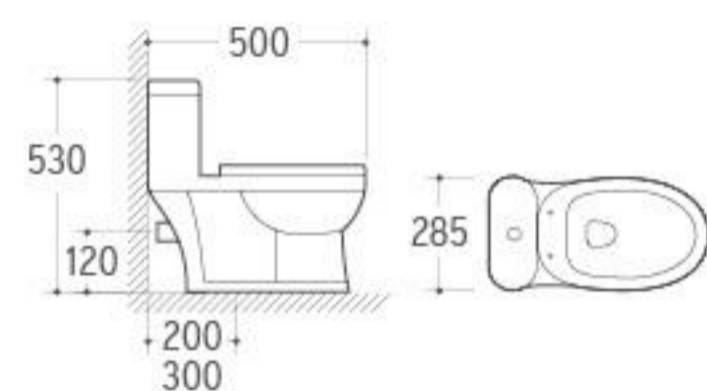

8273Y

Washdown One-piece Toilet
Size: 500x285x530mm
P-trap: 120mm Roughing-in
S-trap: 200/300mm Roughing-in