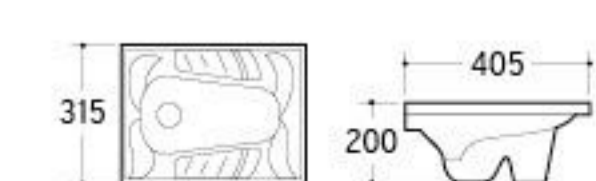

SP-027

Squat Pan
Size: 405x315x200mm
Gravity-fed flushing system