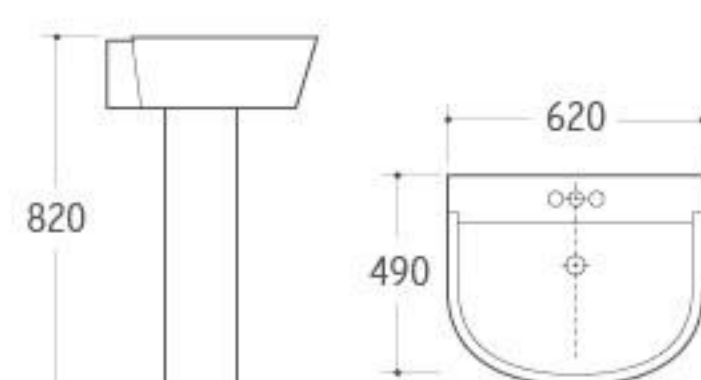

3030
Pedestal Basin
Size: 520x435x850mm
Fixing to wall with back