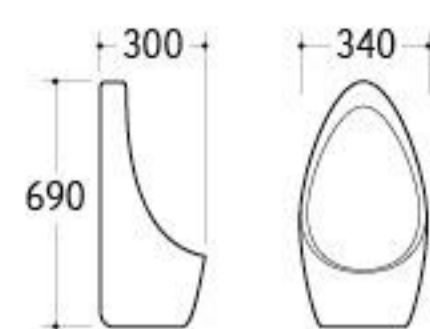

UP-022

Urinal
Size: 340x300x690mm
Wall-hung installation