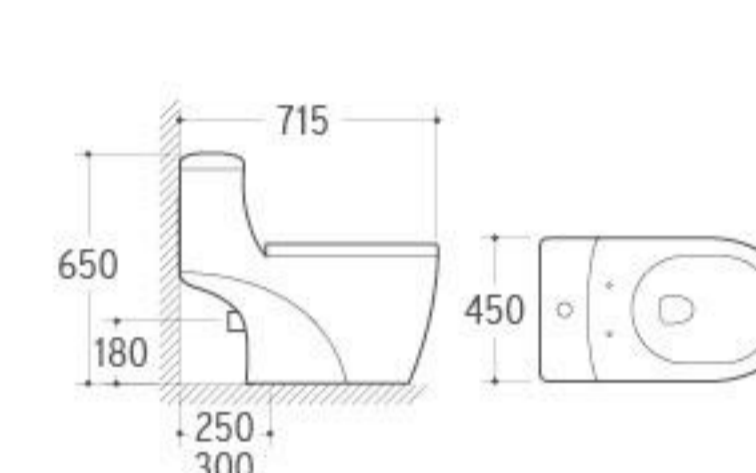

8221
Washdown/Siphonic One-piece Toilet
Size: 700x370x855mm
P-trap: 180mm Roughing-in
S-trap: 250/300mm Roughing-in