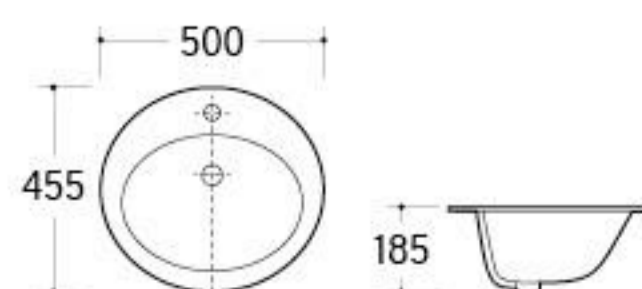

AB-012
Above Counter Basin
Size: 560x470x200mm
Above counter mounting