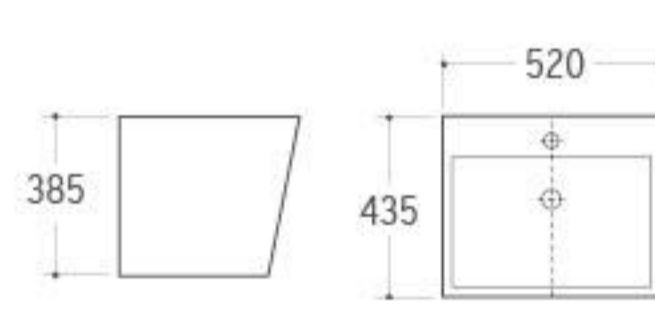

WB-032
Wall-hung Basin
Size: 550x430x400mm
Wall-hung installation