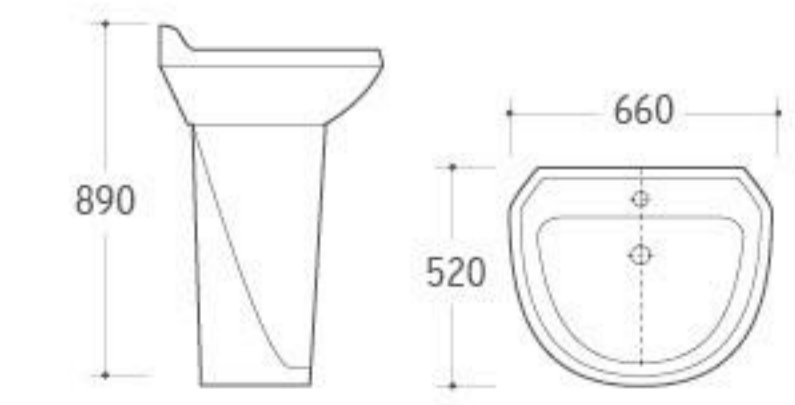

PJ21106

Pedestal Basin
Size: 660x520x890mm
Fixing to wall with back