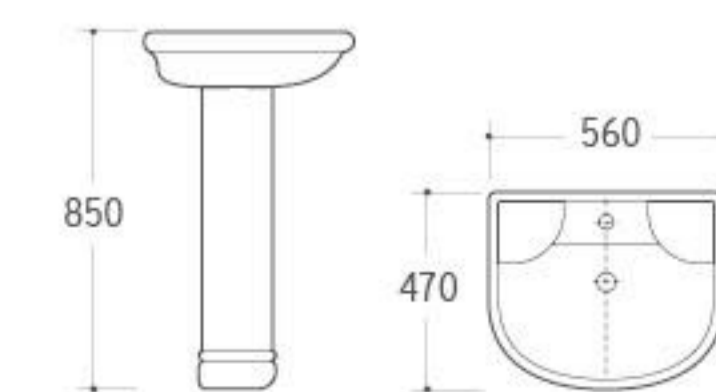

3017

Pedestal Basin
Size: 560x470x850mm
Fixing to wall with back

011

Bidet
Size: 540x370x390mm
Fixing to wall with back