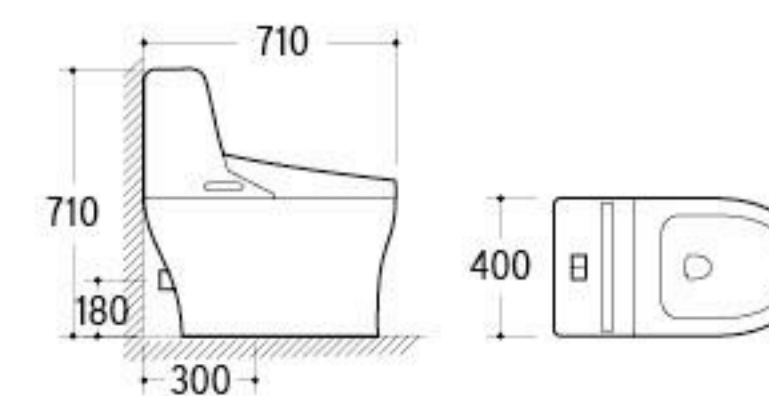

IN-004
Intelligent seat cover
Size: 506x438x173mm