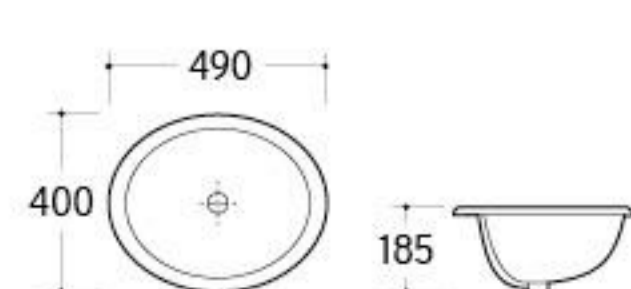

T305
Sensor
Conceal Sensor