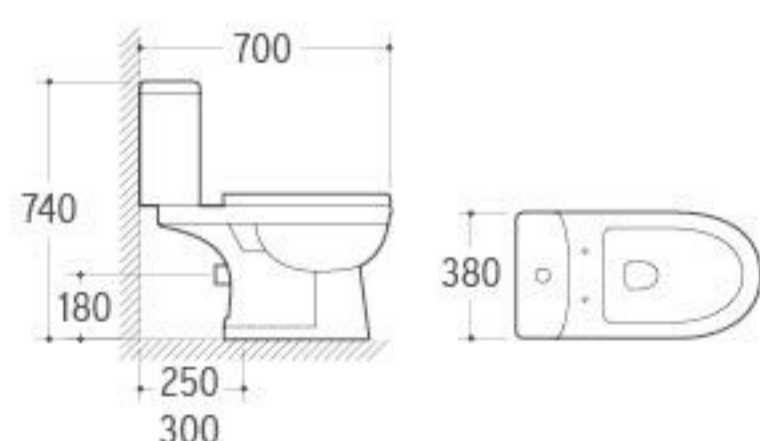

3009
Pedestal Basin
Size: 550x440x840mm
Fixing to wall with back