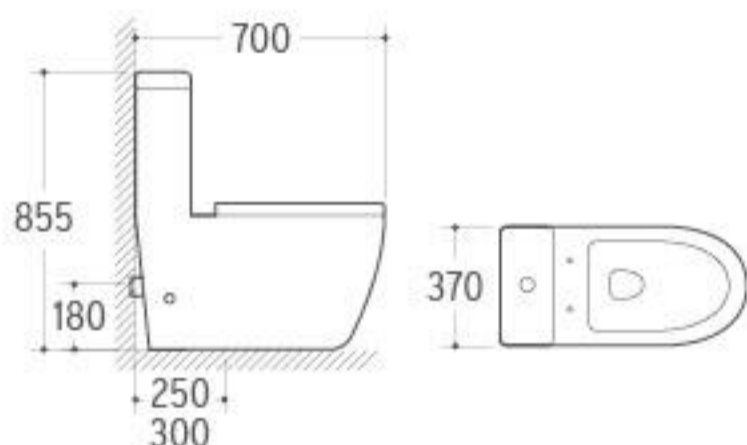

8221

Washdown/Siphonic One-piece Toilet
Size: 700x370x855mm
P-trap: 180mm Roughing-in
S-trap: 250/300mm Roughing-in