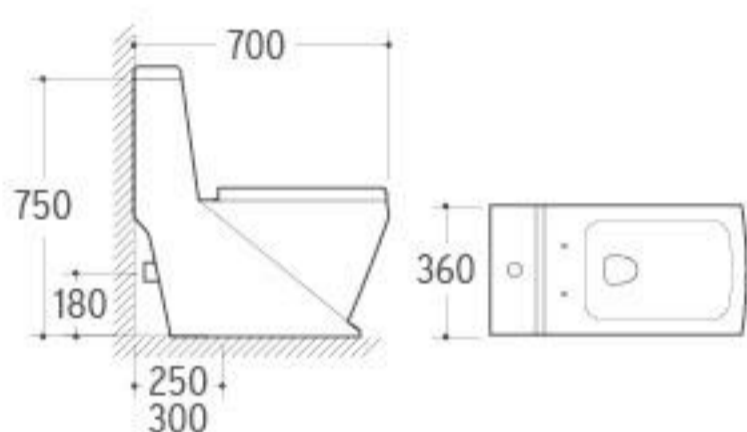

8208

Washdown One-piece Toilet
Size: 700x360x750mm
P-trap: 180mm Roughing-in
S-trap: 250/300mm Roughing-in