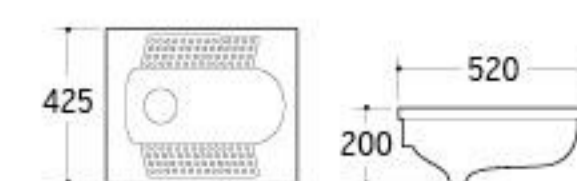

SP-026

Squat Pan
Size: 520x425x200mm
Gravity-fed flushing system