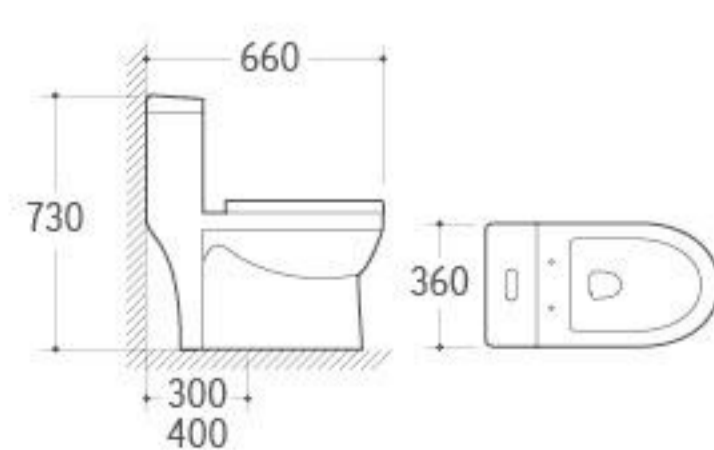

819
Siphonic One-piece Toilet
Size: 685x375x760mm
S-trap: 300/400mm Roughing-in