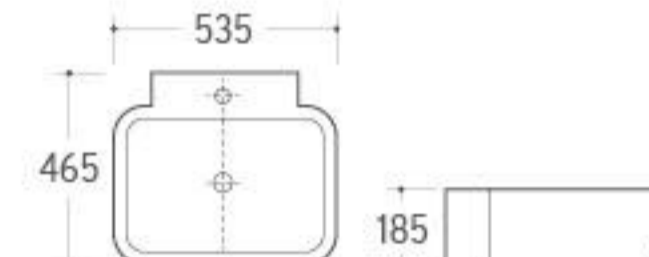

Wall-hung Basin
Size: 535x465x185mm
Wall-hung installation

SWB-003