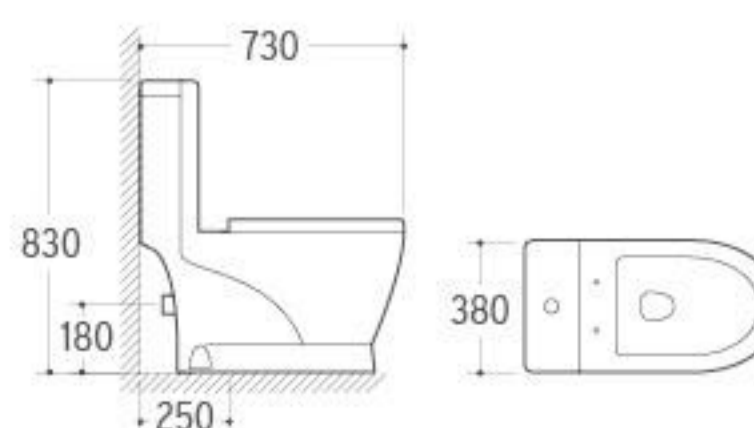

8232
Washdown/Siphonic One-piece Toilet
Size: 690x370x750mm
P-trap: 180mm Roughing-in
S-trap: 250/300mm Roughing-in