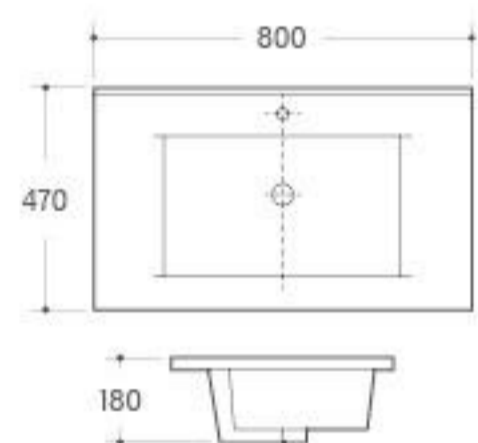

Cabinet Basin
Size: 800x470x180mm
Above counter mounting

TB014-90