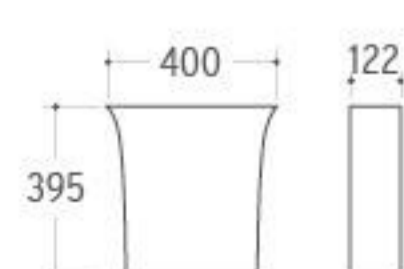

8273F
Washdown One-piece Toilet
Size: 500x285x530mm
P-trap: 120mm Roughing-in
S-trap: 200/300mm Roughing-in