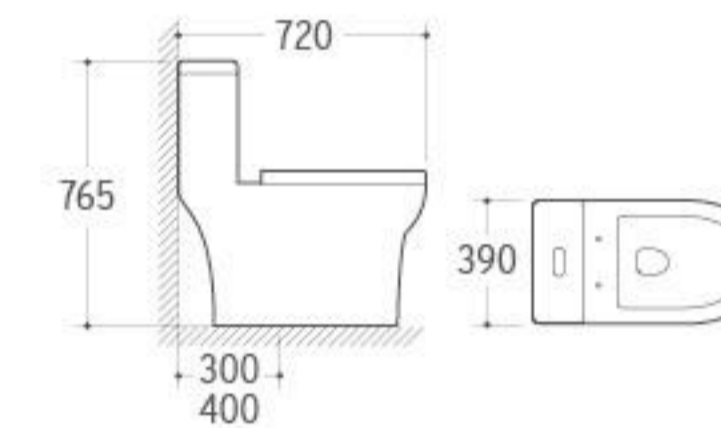

826
Siphonic One-piece Toilet
Size: 705x375x780mm
S-trap: 300/400mm Roughing-in