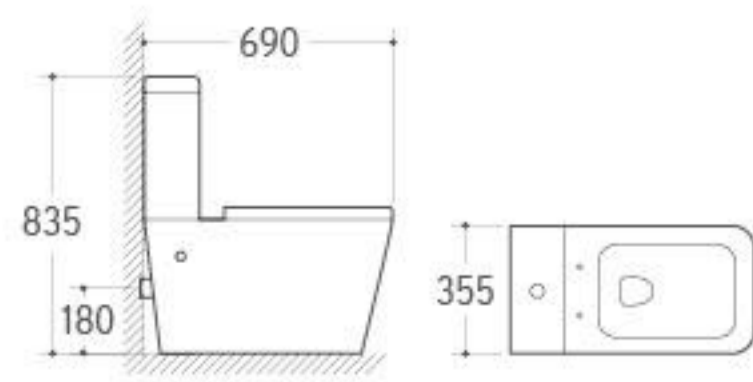

2016

Washdown Two-piece Toilet
Size: 690x355x835mm
P-trap: 180mm Roughing-in