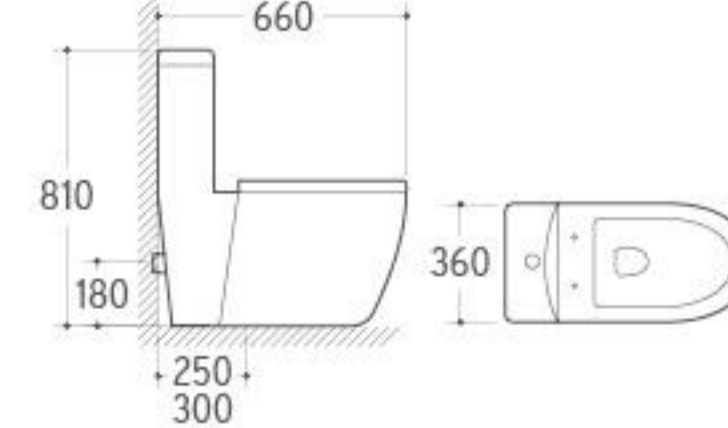

8223
Washdown/Siphonic One-piece Toilet
Size: 720x390x835mm
P-trap: 180mm Roughing-in
S-trap: 250/300mm Roughing-in