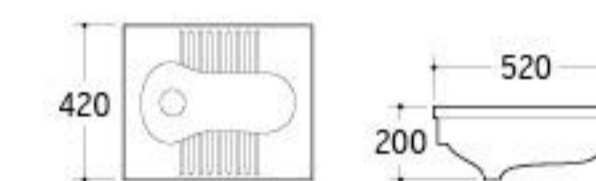

SP-004

Squat Pan
Size: 520x420x200mm
Gravity-fed flushing system