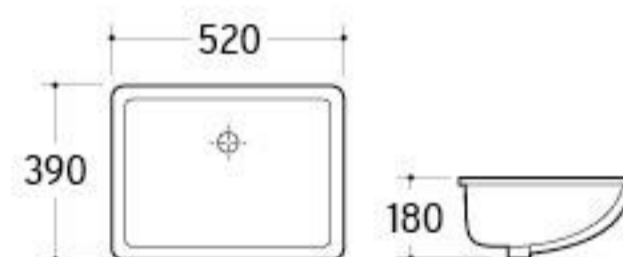

AB-011
Above Counter Basin
Size: 500x455x185mm
Above counter mounting