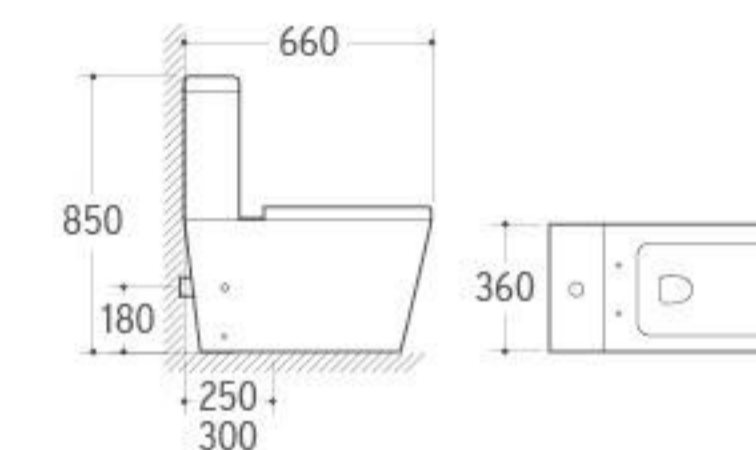

2003
Washdown Two-piece Toilet
Size: 705x400x810mm
P-trap: 180mm Roughing-in
S-trap: 250mm Roughing-in