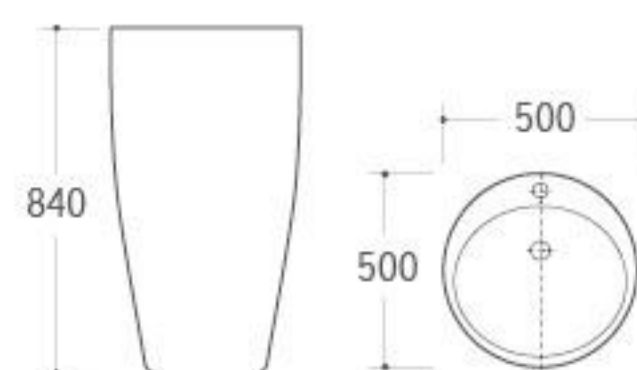

G-004

Pedestal Basin
Size: 500x500x840mm
Fixing to wall with back