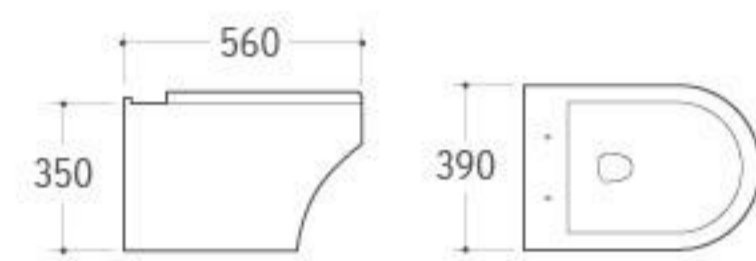

WH-019

Wall-hung Toilet
Size: 555x355x365mm
P-trap: 180mm Roughing-in