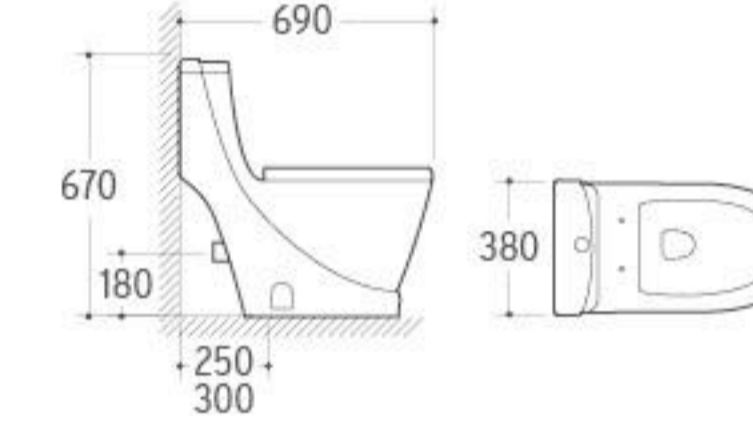

8231
Washdown One-piece Toilet
Size: 730x380x830mm
P-trap: 180mm Roughing-in
S-trap: 250mm Roughing-in