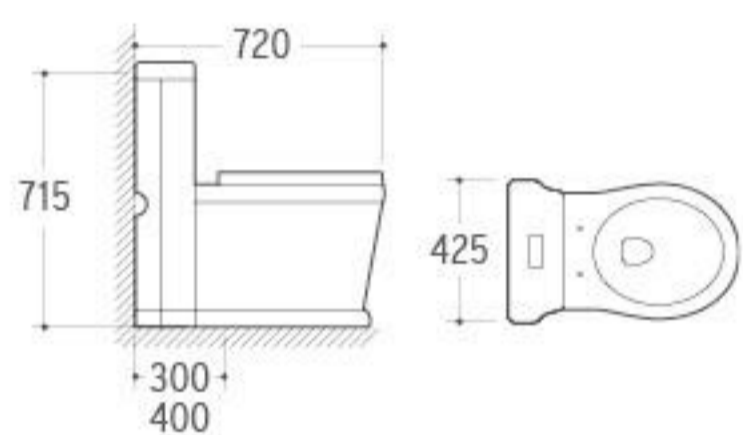

**PJ21106**

Pedestal Basin  
 Size: 660x520x890mm  
 Fixing to wall with back

**8284**

Siphonic One-piece Toilet  
 Size: 720x425x715mm  
 S-trap: 300/400mm Roughing-in

**3044**

Pedestal Basin  
 Size: 610x490x805mm  
 Fixing to wall with back