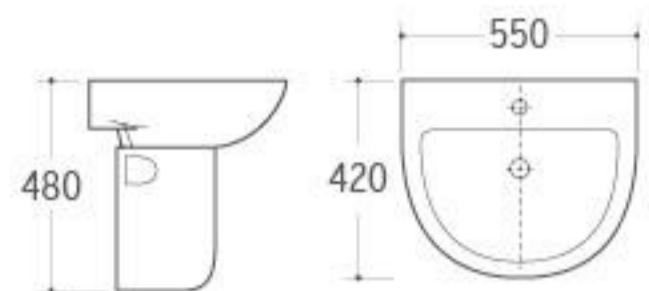

WB-020
Wall-hung Basin
Size: 680x500x600mm
Wall-hung installation