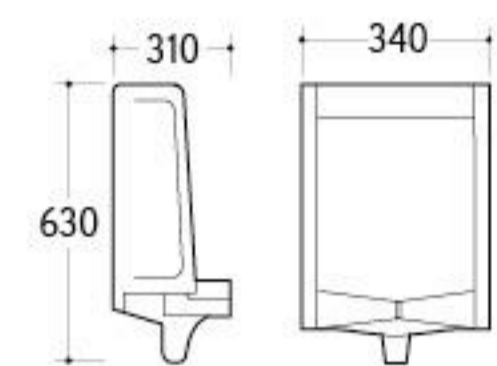

UP-021

Urinal
Size: 340x310x630mm
Wall-hung installation