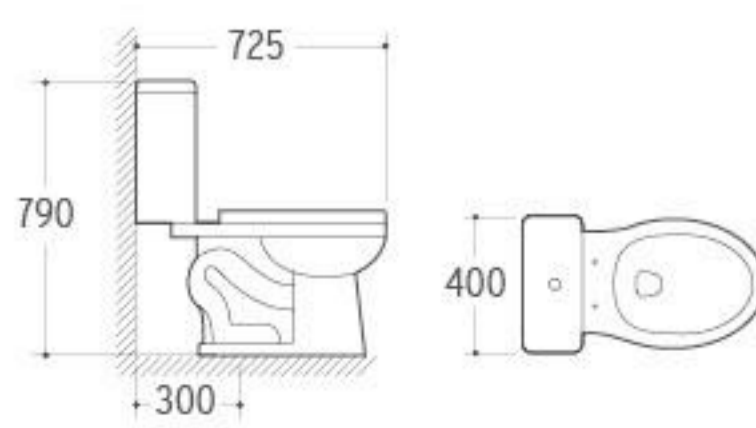

**ZJ8115G**

Siphonic One Piece Toilet  
 Size: 720x360x765mm  
 S-trap: 300mm Roughing-in

**2016**

Washdown Two-piece Toilet  
 Size: 690x355x835mm  
 P-trap: 180mm Roughing-in

**2021**

Siphonic Two-piece Toilet  
 Size: 725x400x790mm  
 S-trap: 300mm Roughing-in