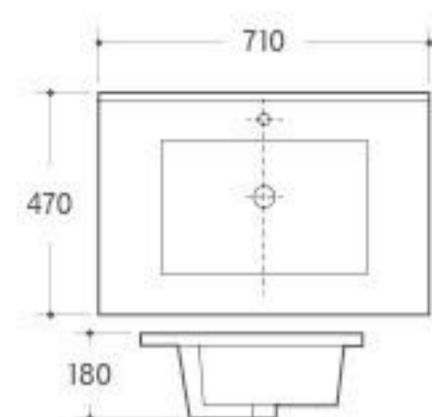

TB012-70

Cabinet Basin
Size: 710x470x180mm
Mounting above cabinet