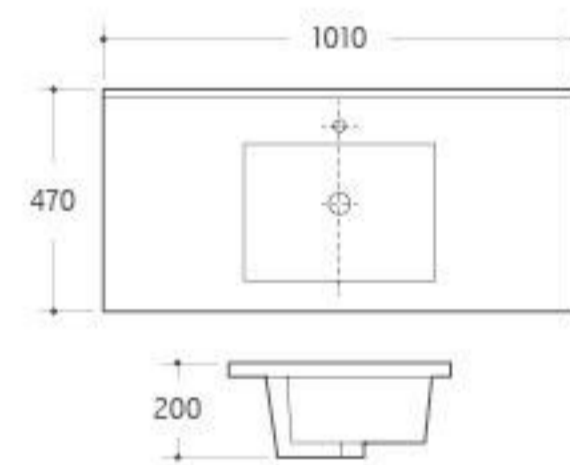

TB012-100

Cabinet Basin
Size: 1010x470x200mm
Mounting above cabinet