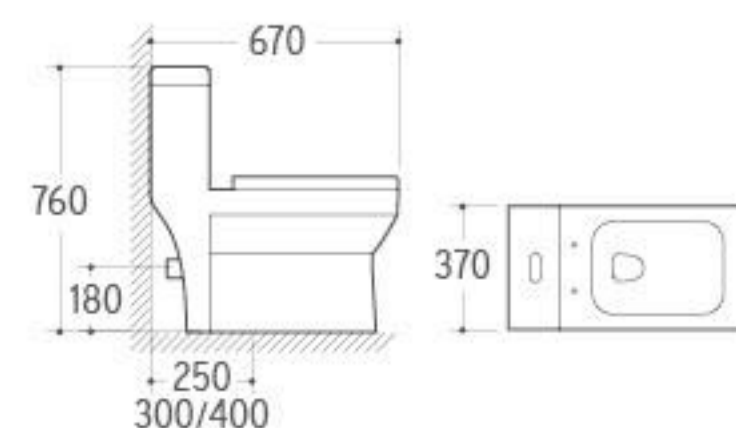

8218
Washdown/Siphonic One-piece Toilet
Size: 670x375x760mm
P-trap: 180mm Roughing-in
S-trap: 250/300/400mm Roughing-in