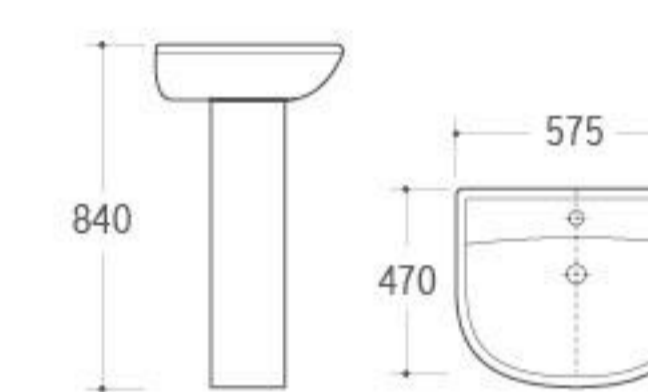

Pedestal Basin  
 Size: 500x410x810mm  
 Fixing to wall with back

**3002**

Pedestal Basin  
 Size: 580x480x875mm  
 Fixing to wall with back

**3003**

Pedestal Basin  
 Size: 565x410x800mm  
 Fixing to wall with back

**3008**

Pedestal Basin  
 Size: 615x480x860mm  
 Fixing to wall with back

**3009**

Pedestal Basin  
 Size: 550x440x840mm  
 Fixing to wall with back

**3010**

Pedestal Basin  
 Size: 575x470x840mm  
 Fixing to wall with back

**3004**

Pedestal Basin  
 Size: 550x470x890mm  
 Fixing to wall with back

**3005**

Pedestal Basin  
 Size: 565x455x855mm  
 Size: 615x460x855mm  
 Fixing to wall with back

**3007**

Pedestal Basin  
 Size: 560x460x820mm  
 Fixing to wall with back