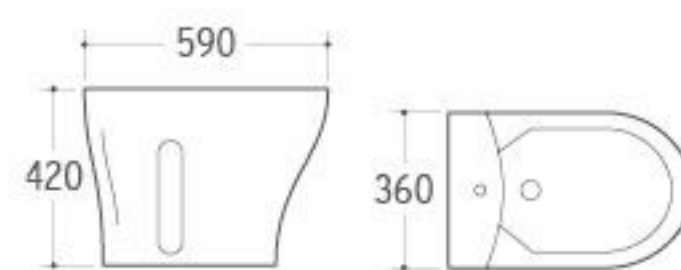

2007

Washdown Two-piece Toilet
Size: 710x390x765mm
P-trap: 180mm Roughing-in
S-trap: 250mm Roughing-in

3015

Pedestal Basin
Size: 580x460x850mm
Fixing to wall with back

007

Bidet
Size: 590x350x400mm
Fixing to wall with back

2010

Washdown Two-piece Toilet
Size: 675x375x795mm
P-trap: 180mm Roughing-in
S-trap: 250mm Roughing-in

3008

Pedestal Basin
Size: 615x480x860mm
Fixing to wall with back

010

Bidet
Size: 550x355x410mm
Fixing to wall with back

2008

Washdown Two-piece Toilet
Size: 670x375x820mm
P-trap: 180mm Roughing-in
S-trap: 250mm Roughing-in

3014

Pedestal Basin
Size: 665x505x860mm
Fixing to wall with back

008

Bidet
Size: 590x360x420mm
Fixing to wall with back

2011

Washdown Two-piece Toilet
Size: 780x380x790mm
P-trap: 180mm Roughing-in
S-trap: 250mm Roughing-in

3017

Pedestal Basin
Size: 560x470x850mm
Fixing to wall with back

011

Bidet
Size: 540x370x390mm
Fixing to wall with back