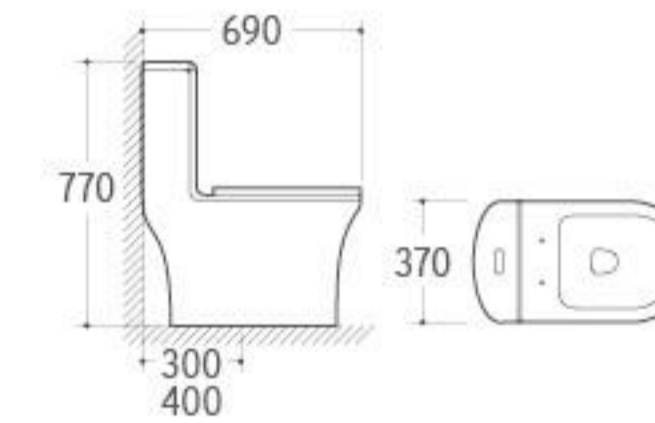

807
Siphonic One-piece Toilet
Size: 720x365x655mm
S-trap: 300/400mm Roughing-in