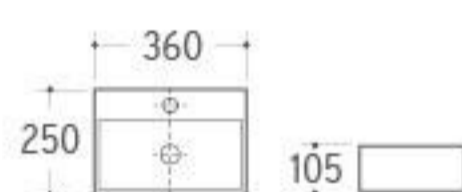

SWB-015
Wall-hung Basin
Size: 280x280x95mm
Wall-hung installation