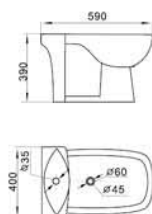

AL-301 **AL-364** **AL-916**

Close - Coupled two piece toilet
Size:680x380x820mm
P-trap,180mm Roughing-in
WC-Cover:Available in plastic

Bidet
Size:530x380x380mm
Fixing to wall with back

Washbasin with pedestal
Size:650x510x840mm
Fixing to wall with back

AL-11011

Coupled two piece toilet
Size: 670x425x800mm
S-trap, 220mm Roughing-in
P-trap, 180mm Roughing-in
WC-Cover: Available in plastic

AL-11012

Bidet
Size: 590x400x390mm
Fixing to wall with back

AL-915

Washbasin with pedestal
Size: 670x510x800mm
Fixing to wall with back