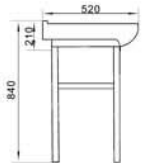

AL-9312

AL-9292

AL-9302

AL-9312 **AL-9292** **AL-9302**

Washbasin With Rosewood Pedestal
Size:1000x520x840mm

Washbasin With Rosewood Pedestal
Size:800x490x850mm

Washbasin With Rosewood Pedestal
Size:650x500x910mm