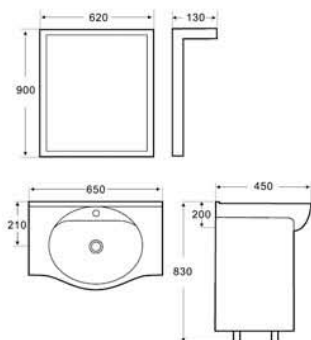

AL-RWM7690C

Mirror
Size: 760x900x40mm

AL-RWM6090C

Mirror
Size: 600x900x40mm

AL-SC161

Natural Timber Cabinet
Size: 430x400x1620mm

almanit
Sanitary Ware

AL-9821003

CABINET WASHBASINS

CABINET WASHBASINS

AL-9320651

P.V.C. Cabinet Basin
Size:650x450x830mm

AL-9320851

P.V.C. Cabinet Basin
Size:850x490x830mm

AL-9321101

P.V.C. Cabinet Basin
Size:1100x510x830mm

AL-M9320651

Mirror With Twin Lights
Size:620x130x900mm

AL-M9320851

Mirror With Twin Lights
Size:840x130x910mm

AL-M9321101

Mirror With Twin Lights
Size:1050x160x900mm

almanit
Sanitary Ware

Almanit ceramic sanitary ware
DESIGNED WITH EMOTION

AL-9312

AL-9292

AL-9302

AL-9312 **AL-9292** **AL-9302**

Washbasin With Rosewood Pedestal
Size:1000x520x840mm

Washbasin With Rosewood Pedestal
Size:800x490x850mm

Washbasin With Rosewood Pedestal
Size:650x500x910mm