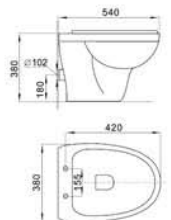

AL-9021	AL-9013	AL-9014
---------	---------	---------

Washdown one toilet
Size: 650x410x770mm
S-trap, 220mm Roughing-in
P-trap, 180mm Roughing-in
WC-Cover: Available in plastic

Washbasin with pedestal
Size: 580x470x810mm
Fixing to wall with back

Washbasin with half pedestal
Size: 580x470x550mm
Fixing to wall with back

ORION SERIES

almanit
Sanitary Ware

Almanit ceramic sanitary ware DESIGNED WITH EMOTION

Inspiration springs in our fashionable life. In our life, flows a fashion towards concision — natural and clear, feelings replace of rambling and flashy decoration. Concision is promoted to a level as soul of the structure, either in the position of sanitary ware design or bathroom decoration.

AL-5101	AL-5102	AL-924
---------	---------	--------

Washdown Wall-hung Closet Size:540x380x380mm P-trap, 180mm Roughing-in WC-Cover:Available in plastic	Bidet Size:530x380x370mm Fixing to wall with back	Washbasin with semi-pedestal Size:660x510x550mm Fixing to wall with back
---	---	--

ELEGANCE SERIES

AL-2013651

Washbasin With Pedestal
Size: 650x480x830mm
Fixing to wall with back

almanit
Sanitary Ware

Almanit ceramic sanitary ware DESIGNED WITH EMOTION

Inspiration springs in our fashionable life. In our life, flows a fashion towards concision — natural and clear, feelings replace of rambling and flashy decoration. Concision is promoted to a level as soul of the structure, either in the position of sanitary ware design or bathroom decoration.