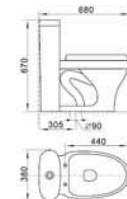

ONE-PIECE TOILETS

almanit
Sanitary Ware

AL-359

Siphonic Jet One-piece Closet
Size:680x380x670mm
S-trap,305mm Roughing-in
WC-Cover:Available in plastic

AL-369

Siphonic One-piece Closet
Size:770x535x690mm
S-trap,305mm Roughing-in
WC-Cover:Available in plastic

AL-376

Siphonic One-piece Closet
Size:730x430x630mm
S-trap,305mm Roughing-in
WC-Cover:Available in plastic

AL-393

Siphonic One-piece toilet votex
Size:730x520x480mm
S-trap,305mm Roughing-in
WC-Cover:Available in plastic