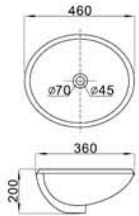

AL-8050C

Artise Washbasin
Size: 410x460x160mm
Above counter mounting

AL-7003B

Artise Washbasin
Size: 435x435x160mm
Above counter mounting

AL-8050C

AL-7003B

ART WASHBASINS

AL-835

Under Counter Basin
Size: 500x400x200mm
Under counter mounting

almanit
Sanitary Ware

AL-834

AL-836

AL-834

Under Counter Basin
Size: 460x360x200mm
Under counter mounting

AL-836

Under Counter Basin
Size: 570x420x200mm
Under counter mounting

Siphonic One-piece toilet
Size:710x370x760mm
S-trap,305mm Roughing-in
WC-Cover:Available in plastic

almanit
Sanitary Ware

Almanit ceramic sanitary ware DESIGNED WITH EMOTION

Inspiration springs in our fashionable life. In our life, flows a fashion towards concision — natural and clear, feelings replace of rambling and flashy decoration. Concision is promoted to a level as soul of the structure, either in the position of sanitary ware design or bathroom decoration.