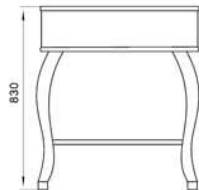

AL-9820901

AL-9820901

Thinkpad Washbasin With
Rosewood Cabinet
Size:910x460x830mm
Mounting above cabinet

AL-9820751

Thinkpad Washbasin With
Rosewood Cabinet
Size:750x460x830mm
Mounting above cabinet

AL-9820601