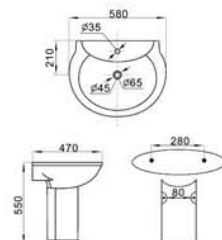

AL-8011

Washdown Close-coupled Closet
Size:680x380x770mm
S-trap,210mm Roughing-in
P-trap,180mm Roughing-in
WC-Cover:Available in plastic

AL-8012

Bidet
Size:540x360x390mm
Fixing to wall with back

AL-8013

Washbasin with pedestal
Size:600x460x840mm
Fixing to wall with back

AL-9021	AL-9013	AL-9014
---------	---------	---------

Washdown one toilet
Size: 650x410x770mm
S-trap, 220mm Roughing-in
P-trap, 180mm Roughing-in
WC-Cover: Available in plastic

Washbasin with pedestal
Size: 580x470x810mm
Fixing to wall with back

Washbasin with half pedestal
Size: 580x470x550mm
Fixing to wall with back

ORION SERIES

almanit
Sanitary Ware

Almanit ceramic sanitary ware DESIGNED WITH EMOTION

Inspiration springs in our fashionable life. In our life, flows a fashion towards concision — natural and clear, feelings replace of rambling and flashy decoration. Concision is promoted to a level as soul of the structure, either in the position of sanitary ware design or bathroom decoration.

AL-5101	AL-5102	AL-924
---------	---------	--------

Washdown Wall-hung Closet Size:540x380x380mm P-trap, 180mm Roughing-in WC-Cover:Available in plastic	Bidet Size:530x380x370mm Fixing to wall with back	Washbasin with semi-pedestal Size:660x510x550mm Fixing to wall with back
---	---	--