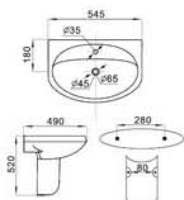

AL-5101	AL-5102	AL-924
---------	---------	--------

Washdown Wall-hung Closet Size:540x380x380mm P-trap, 180mm Roughing-in WC-Cover:Available in plastic	Bidet Size:530x380x370mm Fixing to wall with back	Washbasin with semi-pedestal Size:660x510x550mm Fixing to wall with back
---	---	--

ELEGANCE SERIES

AL-2013651

Washbasin With Pedestal
Size: 650x480x830mm
Fixing to wall with back

almanit
Sanitary Ware

Almanit ceramic sanitary ware DESIGNED WITH EMOTION

Inspiration springs in our fashionable life. In our life, flows a fashion towards concision — natural and clear, feelings replace of rambling and flashy decoration. Concision is promoted to a level as soul of the structure, either in the position of sanitary ware design or bathroom decoration.

AL-2013551

AL-2013552

AL-2013652

AL-811

AL-2013551

Washbasin With Pedestal
Size:550x420x600mm
Fixing to wall with back

AL-2013552

Washbasin With Half Pedestal
Size:545x490x520mm
Fixing to wall with back

AL-2013652

Washbasin With Half Pedestal
Size:650x480x500mm
Fixing to wall with back

AL-811

Washbasin with pedestal
Size:475x415x835mm
Fixing to wall with back

WASHBASIN
WITH PEDESTAL

WASHBASIN WITH PEDESTAL