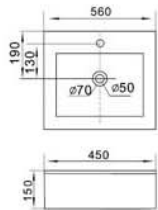

ITEM NO.: AL-MM888
DESC: BASIN FAUCET

AL-7005A

AL-7029

AL-7033

AL-7005A	AL-7029	AL-7033
Artise Washbasin Size: 560x450x150mm Above counter mounting	Artise Washbasin Size: 460x460x155mm Above counter mounting	Artise Washbasin Size: 510x410x150mm Above counter mounting