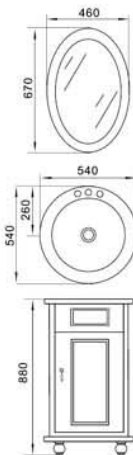

AL-RWM7690C

Mirror
Size: 760x900x40mm

AL-RWM6090C

Mirror
Size: 600x900x40mm

AL-SC161

Natural Timber Cabinet
Size: 430x400x1620mm

almanit
Sanitary Ware

AL-9821003

AL-M9320651

Mirror With Twin Lights
Size:620x130x900mm

AL-M9320851

Mirror With Twin Lights
Size:840x130x910mm

AL-M9321101

Mirror With Twin Lights
Size:1050x160x900mm

almanit
Sanitary Ware

Almanit ceramic sanitary ware
DESIGNED WITH EMOTION

AL-CT363

Classicality Washbasin With Cabinet
Size:820x520x910mm
Mirror
Size:670x920mm

almanit
Sanitary Ware

Almanit ceramic sanitary ware
DESIGNED WITH EMOTION

Inspiration springs in our fashionable life. In our life, flows a fashion towards concision — natural and clear, feelings replace of rambling and flashy decoration. Concision is promoted to a level as soul of the structure, either in the position of sanitary ware design or bathroom decoration.

AL-CT297

AL-70661

AL-CT297

Classicality Washbasin With Cabinet
Size:700x550x880mm
Mirror
Size:660x920mm

AL-70661

Cabinet Basin
Size:540x540x880mm
Mirror
Size:460x670mm

CLASSICAL
CABINET WASHBASINS

almanit
Sanitary Ware