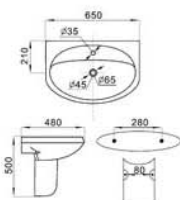

AL-5101	AL-5102	AL-924
---------	---------	--------

Washdown Wall-hung Closet Size:540x380x380mm P-trap, 180mm Roughing-in WC-Cover:Available in plastic	Bidet Size:530x380x370mm Fixing to wall with back	Washbasin with semi-pedestal Size:660x510x550mm Fixing to wall with back
---	---	--

ELEGANCE SERIES

AL-2013651

Washbasin With Pedestal
Size: 650x480x830mm
Fixing to wall with back

almanit
Sanitary Ware

Almanit ceramic sanitary ware DESIGNED WITH EMOTION

Inspiration springs in our fashionable life. In our life, flows a fashion towards concision — natural and clear, feelings replace of rambling and flashy decoration. Concision is promoted to a level as soul of the structure, either in the position of sanitary ware design or bathroom decoration.

AL-2013551

AL-2013552

AL-2013652

AL-811

AL-2013551

Washbasin With Pedestal
Size:550x420x600mm
Fixing to wall with back

AL-2013552

Washbasin With Half Pedestal
Size:545x490x520mm
Fixing to wall with back

AL-2013652

Washbasin With Half Pedestal
Size:650x480x500mm
Fixing to wall with back

AL-811

Washbasin with pedestal
Size:475x415x835mm
Fixing to wall with back

WASHBASIN
WITH PEDESTAL

WASHBASIN WITH PEDESTAL