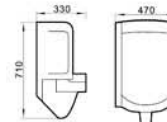

Almanit ceramic sanitary ware
DESIGNED WITH EMOTION

PUBLIC
Water closet

URINALS & PANS

AL-891

AL-892

AL-898

AL-891

Wall-hung Urinal
 Size: 490x290x680mm
 Wall mounting outlet
 mounting outlet
 Top flushing installation

AL-892

Wall-hung Urinal
 Size: 340x310x640mm
 Wall mounting outlet or floor
 mounting outlet
 Top flushing installation

AL-898

Wall-hung Urinal
 Size: 470x330x710mm
 Wall mounting outlet
 mounting outlet
 Top flushing installation