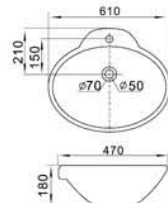

AL-CT363

Classicality Washbasin With Cabinet
Size:820x520x910mm
Mirror
Size:670x920mm

almanit
Sanitary Ware

Almanit ceramic sanitary ware
DESIGNED WITH EMOTION

Inspiration springs in our fashionable life. In our life, flows a fashion towards concision — natural and clear, feelings replace of rambling and flashy decoration. Concision is promoted to a level as soul of the structure, either in the position of sanitary ware design or bathroom decoration.

ITEM NO.: AL-MV1706A
DESC: BASIN FAUCET

ITEM NO.: AL-FD615
DESC: BASIN FAUCET

AL-7042

AL-7010

AL-7031

AL-7007

AL-7042	AL-7010	AL-7031	AL-7007
Artise Washbasin Size:630x400x130mm Above counter mounting	Artise Washbasin Size:440x440x170mm Above counter mounting	Artise Washbasin Size:500x500x140mm Above counter mounting	Artise Washbasin Size:610x470x180mm Above counter mounting