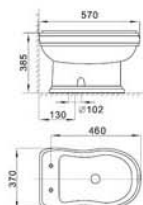

AL-4011	AL-4012	AL-401365	AL-401360
---------	---------	-----------	-----------

Washdown coupled two piece toilet Size: 680x370x850mm S-trap, 250mm Roughing-in P-trap, 180mm Roughing-in WC-Cover: Available in wood	Bidet Size: 570x350x380mm Fixing to wall with back	Washbasin with pedestal Size: 700x550x880mm Fixing to wall with back	Washbasin with pedestal Size: 620x530x850mm Fixing to wall with back
---	--	--	--

AL-4014	AL-4012	AL-401365	AL-401360
W.C. Bowl Toilet Size: 570x370x385mm S-trap, 130mm Roughing-in WC-Cover: Available in wood	Bidet Size: 570x350x380mm Fixing to wall with back	Washbasin with pedestal Size: 700x550x880mm Fixing to wall with back	Washbasin with pedestal Size: 620x530x850mm Fixing to wall with back