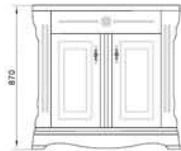

AL-9820903

Cabinet Washbasin
Natural Timber Cabinet
Size:920x470x870mm