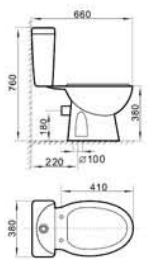

AL-11011

Coupled two piece toilet
Size: 670x425x800mm
S-trap, 220mm Roughing-in
P-trap, 180mm Roughing-in
WC-Cover: Available in plastic

AL-11012

Bidet
Size: 590x400x390mm
Fixing to wall with back

AL-915

Washbasin with pedestal
Size: 670x510x800mm
Fixing to wall with back

AL-309	AL-310	AL-8012	AL-839
Washdown Close-coupled Closet	Washdown Close-coupled Closet	Bidet	Washbasin with pedestal
Size: 660x380x760mm	Size: 680x440x750mm	Size: 540x360x390mm	Size: 550x430x830mm
S-trap, 220mm Roughing-in	S-trap, 220mm Roughing-in	Fixing to wall with back	Fixing to wall with back
P-trap, 180mm Roughing-in			
WC-Cover: Available in plastic and wood			