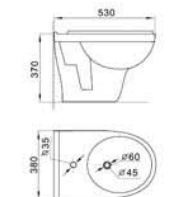

AL-9021	AL-9013	AL-9014
---------	---------	---------

Washdown one toilet
Size: 650x410x770mm
S-trap, 220mm Roughing-in
P-trap, 180mm Roughing-in
WC-Cover: Available in plastic

Washbasin with pedestal
Size: 580x470x810mm
Fixing to wall with back

Washbasin with half pedestal
Size: 580x470x550mm
Fixing to wall with back

ORION SERIES

almanit
Sanitary Ware

Almanit ceramic sanitary ware DESIGNED WITH EMOTION

Inspiration springs in our fashionable life. In our life, flows a fashion towards concision — natural and clear, feelings replace of rambling and flashy decoration. Concision is promoted to a level as soul of the structure, either in the position of sanitary ware design or bathroom decoration.

AL-5101	AL-5102	AL-924
---------	---------	--------

Washdown Wall-hung Closet Size:540x380x380mm P-trap, 180mm Roughing-in WC-Cover:Available in plastic	Bidet Size:530x380x370mm Fixing to wall with back	Washbasin with semi-pedestal Size:660x510x550mm Fixing to wall with back
---	---	--

ELEGANCE SERIES

AL-2013651

Washbasin With Pedestal
Size: 650x480x830mm
Fixing to wall with back

almanit
Sanitary Ware

Almanit ceramic sanitary ware DESIGNED WITH EMOTION

Inspiration springs in our fashionable life. In our life, flows a fashion towards concision — natural and clear, feelings replace of rambling and flashy decoration. Concision is promoted to a level as soul of the structure, either in the position of sanitary ware design or bathroom decoration.