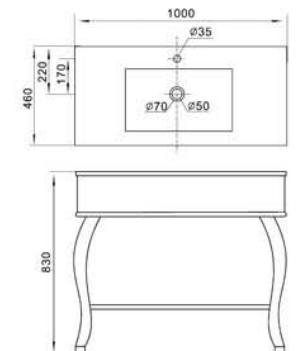

AL-924

Washbasin With Half
Pedestal
Size: 660x510x550mm
Fixing to wall with back

AL-916

AL-924

WASHBASIN
WITH PEDESTAL

almanit
Sanitary Ware

Almanit ceramic sanitary ware DESIGNED WITH EMOTION

Inspiration springs in our fashionable life. In our life, flows a fashion towards concision — natural and clear, feelings replace of rambling and flashy decoration. Concision is promoted to a level as soul of the structure, either in the position of sanitary ware design or bathroom decoration.

AL-840

WALL-HUNG BASIN

AL-RWM7690B

AL-RWM6090B

AL-9821001

Thinkpad Washbasin With
Rosewood Cabinet
Size: 1000x460x830mm
Mounting above cabinet

ITEM NO.: AL-MV1706A
DESC: BASIN FAUCET

AL-9821001

AL-RWM7690C

Mirror
Size: 760x900x40mm

AL-RWM6090C

Mirror
Size: 600x900x40mm

AL-SC161

Natural Timber Cabinet
Size: 430x400x1620mm

almanit
Sanitary Ware

AL-9821003