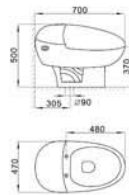

Siphonic One-piece toilet
Size:710x370x760mm
S-trap,305mm Roughing-in
WC-Cover:Available in plastic

almanit
Sanitary Ware

Almanit ceramic sanitary ware DESIGNED WITH EMOTION

Inspiration springs in our fashionable life. In our life, flows a fashion towards concision — natural and clear, feelings replace of rambling and flashy decoration. Concision is promoted to a level as soul of the structure, either in the position of sanitary ware design or bathroom decoration.

AL-228

AL-305

AL-320

AL-353

AL-228

Siphonic One-piece toilet
Size:740x410x800mm
S-trap,305mm Roughing-in
WC-Cover:Available in plastic

AL-305

Siphonic jet One-piece toilet
Size:820x420x730mm
S-trap,305mm Roughing-in
WC-Cover:Available in plastic

AL-320

Siphonic One-piece toilet votex
Size:700x490x550mm
S-trap,305mm Roughing-in
WC-Cover:Available in plastic

AL-353

Siphonic One-piece toilet votex
Size:700x470x500mm
slowfl seat cover
S-trap,305mm Roughing-in
WC-Cover:Available in plastic