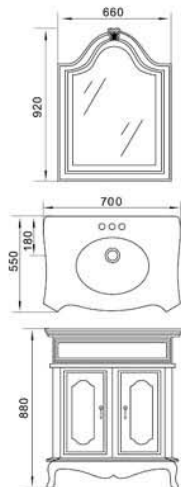

AL-RWM7690C

Mirror
Size: 760x900x40mm

AL-RWM6090C

Mirror
Size: 600x900x40mm

AL-SC161

Natural Timber Cabinet
Size: 430x400x1620mm

almanit
Sanitary Ware

AL-9821003

AL-M9320651

Mirror With Twin Lights
Size:620x130x900mm

AL-M9320851

Mirror With Twin Lights
Size:840x130x910mm

AL-M9321101

Mirror With Twin Lights
Size:1050x160x900mm

almanit
Sanitary Ware

Almanit ceramic sanitary ware
DESIGNED WITH EMOTION

AL-CT363

Classicality Washbasin With Cabinet
Size:820x520x910mm
Mirror
Size:670x920mm

almanit
Sanitary Ware

Almanit ceramic sanitary ware
DESIGNED WITH EMOTION

Inspiration springs in our fashionable life. In our life, flows a fashion towards concision — natural and clear, feelings replace of rambling and flashy decoration. Concision is promoted to a level as soul of the structure, either in the position of sanitary ware design or bathroom decoration.

AL-CT297

AL-70661

AL-CT297

Classicality Washbasin With Cabinet
Size:700x550x880mm
Mirror
Size:660x920mm

AL-70661

Cabinet Basin
Size:540x540x880mm
Mirror
Size:460x670mm

CLASSICAL
CABINET WASHBASINS

almanit
Sanitary Ware