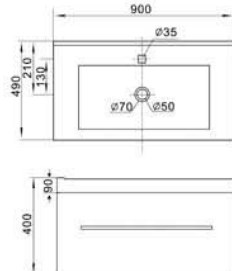

CABINET WASHBASINS