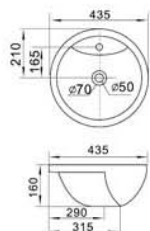

AL-7003B

Artise Washbasin
Size: 435x435x160mm
Above counter mounting

AL-8050C