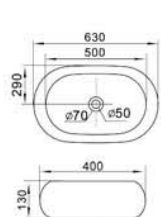

AL-CT363

Classicality Washbasin With Cabinet
Size:820x520x910mm
Mirror
Size:670x920mm

almanit
Sanitary Ware

Almanit ceramic sanitary ware
DESIGNED WITH EMOTION

Inspiration springs in our fashionable life. In our life, flows a fashion towards concision — natural and clear, feelings replace of rambling and flashy decoration. Concision is promoted to a level as soul of the structure, either in the position of sanitary ware design or bathroom decoration.

ITEM NO.: AL-MV1706A
DESC: BASIN FAUCET

ITEM NO.: AL-FD615
DESC: BASIN FAUCET

AL-7042

AL-7010

AL-7031

AL-7007

AL-7042	AL-7010	AL-7031	AL-7007
Artise Washbasin Size:630x400x130mm Above counter mounting	Artise Washbasin Size:440x440x170mm Above counter mounting	Artise Washbasin Size:500x500x140mm Above counter mounting	Artise Washbasin Size:610x470x180mm Above counter mounting