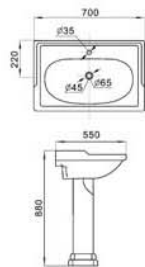

AL-4011	AL-4012	AL-401365	AL-401360
---------	---------	-----------	-----------

Washdown coupled two piece toilet Size: 680x370x850mm S-trap, 250mm Roughing-in P-trap, 180mm Roughing-in WC-Cover: Available in wood	Bidet Size: 570x350x380mm Fixing to wall with back	Washbasin with pedestal Size: 700x550x880mm Fixing to wall with back	Washbasin with pedestal Size: 620x530x850mm Fixing to wall with back
---	--	--	--

AL-4014	AL-4012	AL-401365	AL-401360
W.C. Bowl Toilet Size: 570x370x385mm S-trap, 130mm Roughing-in WC-Cover: Available in wood	Bidet Size: 570x350x380mm Fixing to wall with back	Washbasin with pedestal Size: 700x550x880mm Fixing to wall with back	Washbasin with pedestal Size: 620x530x850mm Fixing to wall with back