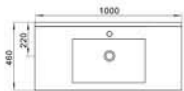

almanit
Sanitary Ware

AL-9821003

Cabinet Washbasin
Natural Timber Cabinet
Size:1000x460x870mm

AL-9820903

Cabinet Washbasin
Natural Timber Cabinet
Size:920x470x870mm

AL-9820753

Cabinet Washbasin
Natural Timber Cabinet
Size:760x460x870mm

AL-9820603

Cabinet Washbasin
Natural Timber Cabinet
Size:600x460x870mm

CABINET WASHBASINS