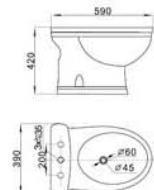

AL-6011 **AL-6012** **AL-6013**

Washdown Close-coupled Closet
Size:700x400x790mm
S-trap,220mm Roughing-in
P-trap,180mm Roughing-in
WC-Cover:Available in plastic
and wood

Bidet
Size:590x370x400mm
Fixing to wall with back

Washbasin with pedestal
Size:660x540x840mm
Fixing to wall with back

EXCLUSIVE SERIES

almanit
Sanitary Ware

Almanit ceramic sanitary ware
DESIGNED WITH EMOTION

Inspiration springs in our fashionable life. In our life, flows a fashion towards concision — natural and clear, feelings replace of rambling and flashy decoration. Concision is promoted to a level as soul of the structure, either in the position of sanitary ware design or bathroom decoration.

AL-3011 **AL-3012** **AL-3013**

Washdown Close-coupled Closet
Size:690x430x850mm
S-trap,250mm Roughing-in
P-trap,180 mm roughing-in
WC-Cover:Available in plastic and wood

Bidet
Size:590x390x420mm
Fixing to wall with back