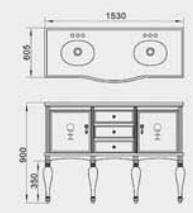

AL-CT741A

Twin basin with classical cabinet
Size: 1530x605x900mm