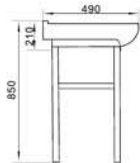

AL-9312

AL-9292

AL-9302

AL-9312 **AL-9292** **AL-9302**

Washbasin With Rosewood Pedestal
Size:1000x520x840mm

Washbasin With Rosewood Pedestal
Size:800x490x850mm

Washbasin With Rosewood Pedestal
Size:650x500x910mm