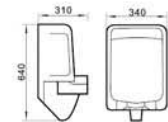

Almanit ceramic sanitary ware
DESIGNED WITH EMOTION

PUBLIC
Water closet

URINALS & PANS

AL-891

AL-892

AL-898

AL-891

Wall-hung Urinal
 Size: 490x290x680mm
 Wall mounting outlet
 mounting outlet
 Top flushing installation

AL-892

Wall-hung Urinal
 Size: 340x310x640mm
 Wall mounting outlet or floor
 mounting outlet
 Top flushing installation

AL-898

Wall-hung Urinal
 Size: 470x330x710mm
 Wall mounting outlet
 mounting outlet
 Top flushing installation