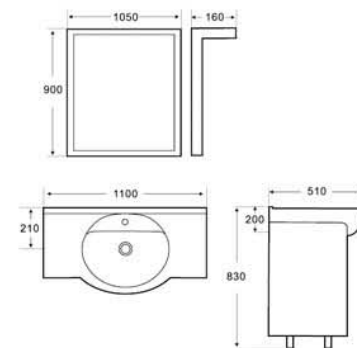

CABINET WASHBASINS

CABINET WASHBASINS

AL-9320651

P.V.C. Cabinet Basin
Size:650x450x830mm

AL-9320851

P.V.C. Cabinet Basin
Size:850x490x830mm

AL-9321101

P.V.C. Cabinet Basin
Size:1100x510x830mm

AL-M9320651

Mirror With Twin Lights
Size:620x130x900mm

AL-M9320851

Mirror With Twin Lights
Size:840x130x910mm

AL-M9321101

Mirror With Twin Lights
Size:1050x160x900mm

almanit
Sanitary Ware

Almanit ceramic sanitary ware
DESIGNED WITH EMOTION

AL-9312

AL-9292

AL-9302

AL-9312 **AL-9292** **AL-9302**

Washbasin With Rosewood Pedestal
Size:1000x520x840mm

Washbasin With Rosewood Pedestal
Size:800x490x850mm

Washbasin With Rosewood Pedestal
Size:650x500x910mm