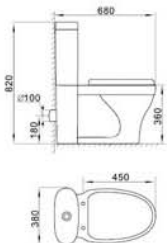

Washbasin with pedestal
Size:610x520x820mm
Fixing to wall with back

AVALON SERIES

almanit
Sanitary Ware

Almanit ceramic sanitary ware DESIGNED WITH EMOTION

Inspiration springs in our fashionable life. In our life, flows a fashion towards concision — natural and clear, feelings replace of rambling and flashy decoration. Concision is promoted to a level as soul of the structure, either in the position of sanitary ware design or bathroom decoration.

AL-2011

Washdown Close-coupled Closet
Size:670x380x770mm
S-trap,250mm Roughing-in
P-trap,180mm Roughing-in
WC-Cover:Available in plastic

AL-2012

Bidet
Size:610x380x380mm
Fixing to wall with back

AL-2013651

Washbasin with pedestal
Size:650x480x830mm
Fixing to wall with back

STREAM SERIES

almanit
Sanitary Ware

Almanit ceramic sanitary ware
DESIGNED WITH EMOTION

Inspiration springs in our fashionable life. In our life, flows a fashion towards concision — natural and clear, feelings replace of rambling and flashy decoration. Concision is promoted to a level as soul of the structure, either in the position of sanitary ware design or bathroom decoration.

AL-301 **AL-364** **AL-916**

Close - Coupled two piece toilet
Size:680x380x820mm
P-trap,180mm Roughing-in
WC-Cover:Available in plastic

Bidet
Size:530x380x380mm
Fixing to wall with back

Washbasin with pedestal
Size:650x510x840mm
Fixing to wall with back