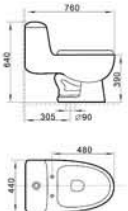

Siphonic One-piece toilet
Size:710x370x760mm
S-trap,305mm Roughing-in
WC-Cover:Available in plastic

almanit
Sanitary Ware

Almanit ceramic sanitary ware DESIGNED WITH EMOTION

Inspiration springs in our fashionable life. In our life, flows a fashion towards concision — natural and clear, feelings replace of rambling and flashy decoration. Concision is promoted to a level as soul of the structure, either in the position of sanitary ware design or bathroom decoration.

AL-376

Siphonic One-piece Closet
Size:730x430x630mm
S-trap,305mm Roughing-in
WC-Cover:Available in plastic

AL-393

Siphonic One-piece toilet votex
Size:730x520x480mm
S-trap,305mm Roughing-in
WC-Cover:Available in plastic

AL-318

Siphonic Close-couched Closet
Size:710x380x770mm
S-trap,305mm Roughing-in
WC-Cover:Available in plastic

AL-372

Siphonic One-piece Closet
Size:730x380x620mm
S-trap,305mm Roughing-in
WC-Cover:Available in plastic

AL-318

AL-372

AL-511

Siphonic Jet One-piece toilet
Size:760x440x640mm
S-trap,305mm Roughing-in
WC-Cover:Available in plastic

AL-514

Siphonic Jet One-piece toilet
Size:690x430x700mm
S-trap,305mm Roughing-in
WC-Cover:Available in plastic