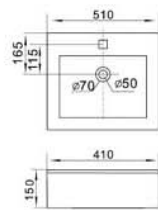

ITEM NO.: AL-MM888
DESC: BASIN FAUCET

AL-7005A

AL-7029

AL-7033

AL-7005A	AL-7029	AL-7033
Artise Washbasin Size: 560x450x150mm Above counter mounting	Artise Washbasin Size: 460x460x155mm Above counter mounting	Artise Washbasin Size: 510x410x150mm Above counter mounting

ART WASHBASINS

almanit
Sanitary Ware

AL-8050A

Artise Washbasin
Size: 510x500x170mm
Above counter mounting

AL-8050B

Artise Washbasin
Size: 510x420x160mm
Above counter mounting

AL-8050A

AL-8050B