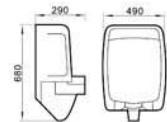

Almanit ceramic sanitary ware
DESIGNED WITH EMOTION

PUBLIC
Water closet

URINALS & PANS

AL-891

AL-892

AL-898

AL-891

Wall-hung Urinal
 Size: 490x290x680mm
 Wall mounting outlet
 mounting outlet
 Top flushing installation