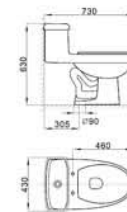

Siphonic Jet One-piece Closet
Size:680x380x670mm
S-trap,305mm Roughing-in
WC-Cover:Available in plastic

AL-369

Siphonic One-piece Closet
Size:770x535x690mm
S-trap,305mm Roughing-in
WC-Cover:Available in plastic

AL-376

Siphonic One-piece Closet
Size:730x430x630mm
S-trap,305mm Roughing-in
WC-Cover:Available in plastic

AL-393

Siphonic One-piece toilet votex
Size:730x520x480mm
S-trap,305mm Roughing-in
WC-Cover:Available in plastic