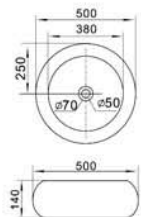

AL-CT363

Classicality Washbasin With Cabinet
Size:820x520x910mm
Mirror
Size:670x920mm

almanit
Sanitary Ware

Almanit ceramic sanitary ware
DESIGNED WITH EMOTION

Inspiration springs in our fashionable life. In our life, flows a fashion towards concision — natural and clear, feelings replace of rambling and flashy decoration. Concision is promoted to a level as soul of the structure, either in the position of sanitary ware design or bathroom decoration.

ITEM NO.: AL-MV1706A
DESC: BASIN FAUCET

ITEM NO.: AL-FD615
DESC: BASIN FAUCET

AL-7042

AL-7010

AL-7031

AL-7007

AL-7042	AL-7010	AL-7031	AL-7007
Artise Washbasin Size:630x400x130mm Above counter mounting	Artise Washbasin Size:440x440x170mm Above counter mounting	Artise Washbasin Size:500x500x140mm Above counter mounting	Artise Washbasin Size:610x470x180mm Above counter mounting