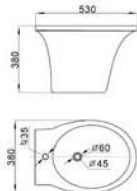

Washbasin with pedestal
Size:610x520x820mm
Fixing to wall with back

AVALON SERIES

almanit
Sanitary Ware

Almanit ceramic sanitary ware DESIGNED WITH EMOTION

Inspiration springs in our fashionable life. In our life, flows a fashion towards concision — natural and clear, feelings replace of rambling and flashy decoration. Concision is promoted to a level as soul of the structure, either in the position of sanitary ware design or bathroom decoration.

AL-2011

Washdown Close-coupled Closet
Size:670x380x770mm
S-trap,250mm Roughing-in
P-trap,180mm Roughing-in
WC-Cover:Available in plastic

AL-2012

Bidet
Size:610x380x380mm
Fixing to wall with back

AL-2013651

Washbasin with pedestal
Size:650x480x830mm
Fixing to wall with back

STREAM SERIES

almanit
Sanitary Ware

Almanit ceramic sanitary ware
DESIGNED WITH EMOTION

Inspiration springs in our fashionable life. In our life, flows a fashion towards concision — natural and clear, feelings replace of rambling and flashy decoration. Concision is promoted to a level as soul of the structure, either in the position of sanitary ware design or bathroom decoration.

AL-301 **AL-364** **AL-916**

Close - Coupled two piece toilet
Size:680x380x820mm
P-trap,180mm Roughing-in
WC-Cover:Available in plastic

Bidet
Size:530x380x380mm
Fixing to wall with back

Washbasin with pedestal
Size:650x510x840mm
Fixing to wall with back