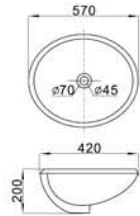

ART WASHBASINS

almanit
Sanitary Ware

AL-8050A

Artise Washbasin
Size: 510x500x170mm
Above counter mounting

AL-8050B

Artise Washbasin
Size: 510x420x160mm
Above counter mounting

AL-8050A

AL-8050B

AL-8050C

Artise Washbasin
Size: 410x460x160mm
Above counter mounting

AL-7003B

Artise Washbasin
Size: 435x435x160mm
Above counter mounting

AL-8050C

AL-7003B

ART WASHBASINS

AL-835

Under Counter Basin
Size: 500x400x200mm
Under counter mounting

almanit
Sanitary Ware

AL-834

AL-836

AL-834

Under Counter Basin
Size: 460x360x200mm
Under counter mounting

AL-836

Under Counter Basin
Size: 570x420x200mm
Under counter mounting

Siphonic One-piece toilet
Size:710x370x760mm
S-trap,305mm Roughing-in
WC-Cover:Available in plastic

almanit
Sanitary Ware

Almanit ceramic sanitary ware DESIGNED WITH EMOTION

Inspiration springs in our fashionable life. In our life, flows a fashion towards concision — natural and clear, feelings replace of rambling and flashy decoration. Concision is promoted to a level as soul of the structure, either in the position of sanitary ware design or bathroom decoration.