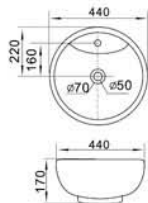

ITEM NO.: AL-MV1706A
DESC: BASIN FAUCET

ITEM NO.: AL-FD615
DESC: BASIN FAUCET

AL-7042

AL-7010

AL-7031

AL-7007

AL-7042	AL-7010	AL-7031	AL-7007
Artise Washbasin Size:630x400x130mm Above counter mounting	Artise Washbasin Size:440x440x170mm Above counter mounting	Artise Washbasin Size:500x500x140mm Above counter mounting	Artise Washbasin Size:610x470x180mm Above counter mounting