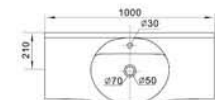

Cabinet Washbasin
With Oak Cabinet
Size:900x490x400mm
Mounting above cabinet

CABINET WASHBASINS

AL-9321102

Cabinet Washbasin
Size: 1000x485x200mm

AL-9321102

almanit
Sanitary Ware

Almanit ceramic sanitary ware
DESIGNED WITH EMOTION