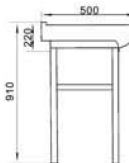

AL-9312

AL-9292

AL-9302

AL-9312 **AL-9292** **AL-9302**

Washbasin With Rosewood Pedestal
Size:1000x520x840mm

Washbasin With Rosewood Pedestal
Size:800x490x850mm

Washbasin With Rosewood Pedestal
Size:650x500x910mm