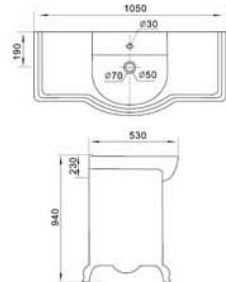

AL-RWM7690C

Mirror
Size: 760x900x40mm

AL-RWM6090C

Mirror
Size: 600x900x40mm

AL-SC161

Natural Timber Cabinet
Size: 430x400x1620mm

almanit
Sanitary Ware

AL-9821003

AL-9420651 **AL-9420851** **AL-9421051**

Cabinet Washbasin
Size: 650x500x920mm
Mounting above cabinet

Cabinet Washbasin
Size: 860x530x940mm
Mounting above cabinet

Cabinet Washbasin
Size: 1050x530x940mm
Mounting above cabinet