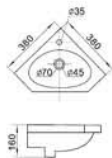

AL-924

Washbasin With Half
Pedestal
Size: 660x510x550mm
Fixing to wall with back

AL-916

AL-924

WASHBASIN
WITH PEDESTAL

almanit
Sanitary Ware

Almanit ceramic sanitary ware DESIGNED WITH EMOTION

Inspiration springs in our fashionable life. In our life, flows a fashion towards concision — natural and clear, feelings replace of rambling and flashy decoration. Concision is promoted to a level as soul of the structure, either in the position of sanitary ware design or bathroom decoration.

AL-RE4135

AL-RE4135

Wall-hung Basin
Size: 420x350x180mm
Wall-hung mounting

AL-CR3838

Wall-hung Basin
Size: 380x380x160mm
Wall-hung mounting

AL-840

Wall-hung Basin
Size: 350x305x140mm
Wall-hung mounting

AL-CR3838