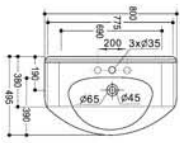

AL-9312

AL-9292

AL-9302

AL-9312 **AL-9292** **AL-9302**

Washbasin With Rosewood Pedestal
Size:1000x520x840mm

Washbasin With Rosewood Pedestal
Size:800x490x850mm

Washbasin With Rosewood Pedestal
Size:650x500x910mm

CABINET WASHBASINS

AL-CT741A

Twin basin with classical cabinet
Size: 1530x605x900mm

almanit
Sanitary Ware

Almanit ceramic sanitary ware DESIGNED WITH EMOTION

Inspiration springs in our fashionable life. In our life, flows a fashion towards concision — natural and clear, feelings replace of rambling and flashy decoration. Concision is promoted to a level as soul of the structure, either in the position of sanitary ware design or bathroom decoration.