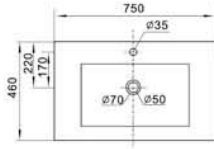

AL-9820901

AL-9820901

Thinkpad Washbasin With
Rosewood Cabinet
Size:910x460x830mm
Mounting above cabinet

AL-9820751

Thinkpad Washbasin With
Rosewood Cabinet
Size:750x460x830mm
Mounting above cabinet

AL-9820601