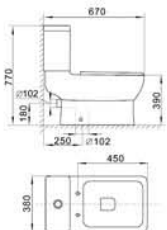

AL-4014	AL-4012	AL-401365	AL-401360
W.C. Bowl Toilet Size: 570x370x385mm S-trap, 130mm Roughing-in WC-Cover: Available in wood	Bidet Size: 570x350x380mm Fixing to wall with back	Washbasin with pedestal Size: 700x550x880mm Fixing to wall with back	Washbasin with pedestal Size: 620x530x850mm Fixing to wall with back

AL-3011 **AL-3012** **AL-3013**

Washdown Close-coupled Closet
Size:690x430x850mm
S-trap,250mm Roughing-in
P-trap,180 mm roughing-in
WC-Cover:Available in plastic and wood

Bidet
Size:590x390x420mm
Fixing to wall with back

Washbasin with pedestal
Size:610x520x820mm
Fixing to wall with back

AVALON SERIES

almanit
Sanitary Ware

Almanit ceramic sanitary ware DESIGNED WITH EMOTION

Inspiration springs in our fashionable life. In our life, flows a fashion towards concision — natural and clear, feelings replace of rambling and flashy decoration. Concision is promoted to a level as soul of the structure, either in the position of sanitary ware design or bathroom decoration.

AL-2011

Washdown Close-coupled Closet
Size:670x380x770mm
S-trap,250mm Roughing-in
P-trap,180mm Roughing-in
WC-Cover:Available in plastic

AL-2012

Bidet
Size:610x380x380mm
Fixing to wall with back

AL-2013651