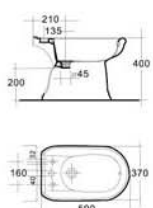

AL-4011	AL-4012	AL-401365	AL-401360
---------	---------	-----------	-----------

Washdown coupled two piece toilet Size: 680x370x850mm S-trap, 250mm Roughing-in P-trap, 180mm Roughing-in WC-Cover: Available in wood	Bidet Size: 570x350x380mm Fixing to wall with back	Washbasin with pedestal Size: 700x550x880mm Fixing to wall with back	Washbasin with pedestal Size: 620x530x850mm Fixing to wall with back
---	--	--	--

AL-4014	AL-4012	AL-401365	AL-401360
W.C. Bowl Toilet Size: 570x370x385mm S-trap, 130mm Roughing-in WC-Cover: Available in wood	Bidet Size: 570x350x380mm Fixing to wall with back	Washbasin with pedestal Size: 700x550x880mm Fixing to wall with back	Washbasin with pedestal Size: 620x530x850mm Fixing to wall with back

AL-6011 **AL-6012** **AL-6013**

Washdown Close-coupled Closet
Size:700x400x790mm
S-trap,220mm Roughing-in
P-trap,180mm Roughing-in
WC-Cover:Available in plastic
and wood

Bidet
Size:590x370x400mm
Fixing to wall with back