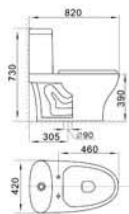

Siphonic One-piece toilet
Size:710x370x760mm
S-trap,305mm Roughing-in
WC-Cover:Available in plastic

almanit
Sanitary Ware

Almanit ceramic sanitary ware DESIGNED WITH EMOTION

Inspiration springs in our fashionable life. In our life, flows a fashion towards concision — natural and clear, feelings replace of rambling and flashy decoration. Concision is promoted to a level as soul of the structure, either in the position of sanitary ware design or bathroom decoration.

AL-228

AL-305

AL-320

AL-353

AL-228

Siphonic One-piece toilet
Size:740x410x800mm
S-trap,305mm Roughing-in
WC-Cover:Available in plastic

AL-305

Siphonic jet One-piece toilet
Size:820x420x730mm
S-trap,305mm Roughing-in
WC-Cover:Available in plastic

AL-320

Siphonic One-piece toilet votex
Size:700x490x550mm
S-trap,305mm Roughing-in
WC-Cover:Available in plastic

AL-353

Siphonic One-piece toilet votex
Size:700x470x500mm
slowfl seat cover
S-trap,305mm Roughing-in
WC-Cover:Available in plastic