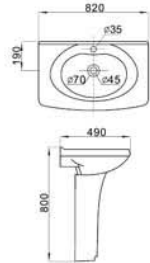

AL-839

AL-909

AL-915

AL-922

almanit
Sanitary Ware

AL-839

Washbasin With Pedestal
Size: 550x430x830mm
Fixing to wall with back

AL-909

Washbasin With Pedestal
Size: 560x460x810mm
Fixing to wall with back

AL-915

Washbasin With Pedestal
Size: 670x510x800mm
Fixing to wall with back

AL-922

Washbasin With Half Pedestal
Size: 670x510x520mm
Fixing to wall with back

AL-919

Washbasin With Pedestal
Size: 600x480x880mm
Fixing to wall with back

AL-920

Washbasin with pedestal
Size: 820x490x800mm
Fixing to wall with back

AL-919

AL-920

AL-916

Washbasin with pedestal
Size: 650x510x880mm
Fixing to wall with back

AL-924

Washbasin With Half
Pedestal
Size: 660x510x550mm
Fixing to wall with back

AL-916

AL-924

WASHBASIN
WITH PEDESTAL

almanit
Sanitary Ware

Almanit ceramic sanitary ware DESIGNED WITH EMOTION

Inspiration springs in our fashionable life. In our life, flows a fashion towards concision — natural and clear, feelings replace of rambling and flashy decoration. Concision is promoted to a level as soul of the structure, either in the position of sanitary ware design or bathroom decoration.