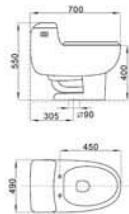

Siphonic One-piece toilet
Size:710x370x760mm
S-trap,305mm Roughing-in
WC-Cover:Available in plastic

almanit
Sanitary Ware

Almanit ceramic sanitary ware DESIGNED WITH EMOTION

Inspiration springs in our fashionable life. In our life, flows a fashion towards concision — natural and clear, feelings replace of rambling and flashy decoration. Concision is promoted to a level as soul of the structure, either in the position of sanitary ware design or bathroom decoration.

AL-228

AL-305

AL-320

AL-353

AL-228

Siphonic One-piece toilet
Size:740x410x800mm
S-trap,305mm Roughing-in
WC-Cover:Available in plastic

AL-305

Siphonic jet One-piece toilet
Size:820x420x730mm
S-trap,305mm Roughing-in
WC-Cover:Available in plastic

AL-320

Siphonic One-piece toilet votex
Size:700x490x550mm
S-trap,305mm Roughing-in
WC-Cover:Available in plastic

AL-353

Siphonic One-piece toilet votex
Size:700x470x500mm
slowfl seat cover
S-trap,305mm Roughing-in
WC-Cover:Available in plastic