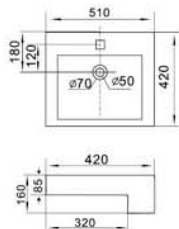

ITEM NO.: AL-MM888
DESC: BASIN FAUCET

AL-7005A

AL-7029

AL-7033

AL-7005A	AL-7029	AL-7033
Artise Washbasin Size: 560x450x150mm Above counter mounting	Artise Washbasin Size: 460x460x155mm Above counter mounting	Artise Washbasin Size: 510x410x150mm Above counter mounting

ART WASHBASINS

almanit
Sanitary Ware

AL-8050A

Artise Washbasin
Size: 510x500x170mm
Above counter mounting

AL-8050B

Artise Washbasin
Size: 510x420x160mm
Above counter mounting

AL-8050A

AL-8050B