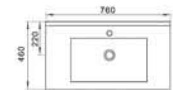

AL-RWM7690C

Mirror
Size: 760x900x40mm

AL-RWM6090C

Mirror
Size: 600x900x40mm

AL-SC161

Natural Timber Cabinet
Size: 430x400x1620mm

almanit
Sanitary Ware

AL-9821003

Cabinet Washbasin
Natural Timber Cabinet
Size:1000x460x870mm

AL-9820903

Cabinet Washbasin
Natural Timber Cabinet
Size:920x470x870mm

AL-9821003

AL-9820903

AL-9820753

Cabinet Washbasin
Natural Timber Cabinet
Size:760x460x870mm