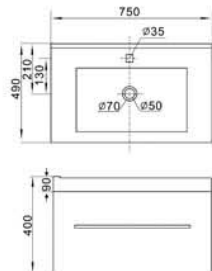

CABINET WASHBASINS