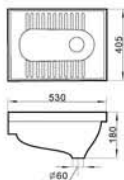

AL-896

AL-895B

AL-896

Squatting Pan W.C.
Size: 600x440x200mm
Build-in platform
Gravity-fed flushing system

AL-895B

Squatting Pan W.C.
Size: 530x405x180mm
Build-in platform
Gravity-fed flushing system

COLOR RANGE