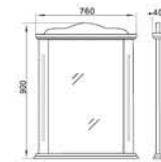

Thinkpad Washbasin With
Rosewood Cabinet
Size:600x460x830mm
Mounting above cabinet

AL-9820751

AL-9820601

CABINET WASHBASINS

ALL SOLID WOODEN CABINET

use the high quality hydraulic pressure hinge fitting, the cushion pass gathers, durable, builds a piece of tranquil health bath space for the bathroom.

AL-RWM7690C

Mirror
Size: 760x900x40mm

AL-RWM6090C

Mirror
Size: 600x900x40mm

AL-SC161

Natural Timber Cabinet
Size: 430x400x1620mm

almanit
Sanitary Ware

AL-9821003