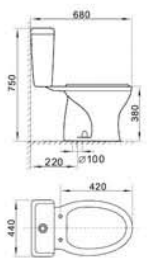

AL-11011

Coupled two piece toilet
Size: 670x425x800mm
S-trap, 220mm Roughing-in
P-trap, 180mm Roughing-in
WC-Cover: Available in plastic

AL-11012

Bidet
Size: 590x400x390mm
Fixing to wall with back

AL-915

Washbasin with pedestal
Size: 670x510x800mm
Fixing to wall with back

AL-309	AL-310	AL-8012	AL-839
Washdown Close-coupled Closet	Washdown Close-coupled Closet	Bidet	Washbasin with pedestal
Size: 660x380x760mm	Size: 680x440x750mm	Size: 540x360x390mm	Size: 550x430x830mm
S-trap, 220mm Roughing-in	S-trap, 220mm Roughing-in	Fixing to wall with back	Fixing to wall with back
P-trap, 180mm Roughing-in			
WC-Cover: Available in plastic and wood			