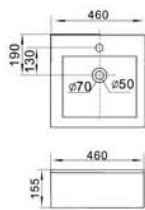

ITEM NO.: AL-MM888
DESC: BASIN FAUCET

AL-7005A

AL-7029

AL-7033

AL-7005A	AL-7029	AL-7033
Artise Washbasin Size: 560x450x150mm Above counter mounting	Artise Washbasin Size: 460x460x155mm Above counter mounting	Artise Washbasin Size: 510x410x150mm Above counter mounting

ART WASHBASINS

almanit
Sanitary Ware

AL-8050A

Artise Washbasin
Size: 510x500x170mm
Above counter mounting

AL-8050B

Artise Washbasin
Size: 510x420x160mm
Above counter mounting

AL-8050A

AL-8050B