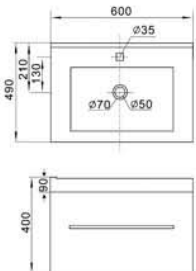

CABINET WASHBASINS