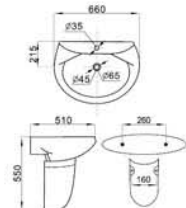

AL-839

AL-909

AL-915

AL-922

almanit
Sanitary Ware

AL-839

Washbasin With Pedestal
Size: 550x430x830mm
Fixing to wall with back

AL-909

Washbasin With Pedestal
Size: 560x460x810mm
Fixing to wall with back

AL-915

Washbasin With Pedestal
Size: 670x510x800mm
Fixing to wall with back

AL-922

Washbasin With Half Pedestal
Size: 670x510x520mm
Fixing to wall with back

AL-919

Washbasin With Pedestal
Size: 600x480x880mm
Fixing to wall with back

AL-920

Washbasin with pedestal
Size: 820x490x800mm
Fixing to wall with back

AL-919

AL-920

AL-916

Washbasin with pedestal
Size: 650x510x880mm
Fixing to wall with back

AL-924

Washbasin With Half
Pedestal
Size: 660x510x550mm
Fixing to wall with back

AL-916

AL-924

WASHBASIN
WITH PEDESTAL

almanit
Sanitary Ware

Almanit ceramic sanitary ware DESIGNED WITH EMOTION

Inspiration springs in our fashionable life. In our life, flows a fashion towards concision — natural and clear, feelings replace of rambling and flashy decoration. Concision is promoted to a level as soul of the structure, either in the position of sanitary ware design or bathroom decoration.