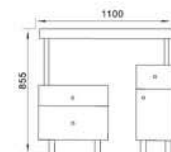

AL-RWM7690C

Mirror
Size: 760x900x40mm

AL-RWM6090C

Mirror
Size: 600x900x40mm

AL-SC161

Natural Timber Cabinet
Size: 430x400x1620mm

almanit
Sanitary Ware

AL-9821003

Cabinet Washbasin
With Oak Cabinet
Size:900x490x400mm
Mounting above cabinet

CABINET WASHBASINS

AL-9321102

Cabinet Washbasin
Size: 1000x485x200mm

AL-9321102

almanit
Sanitary Ware

Almanit ceramic sanitary ware
DESIGNED WITH EMOTION