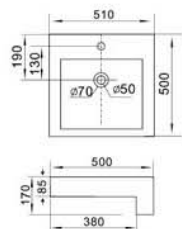

ITEM NO.: AL-MM888
DESC: BASIN FAUCET

AL-7005A

AL-7029

AL-7033

AL-7005A	AL-7029	AL-7033
Artise Washbasin Size: 560x450x150mm Above counter mounting	Artise Washbasin Size: 460x460x155mm Above counter mounting	Artise Washbasin Size: 510x410x150mm Above counter mounting

ART WASHBASINS

almanit
Sanitary Ware

AL-8050A

Artise Washbasin
Size: 510x500x170mm
Above counter mounting

AL-8050B

Artise Washbasin
Size: 510x420x160mm
Above counter mounting

AL-8050A

AL-8050B