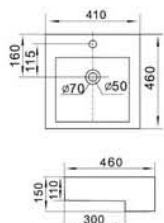

AL-8050C

Artise Washbasin
Size: 410x460x160mm
Above counter mounting