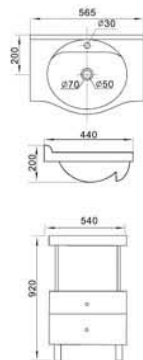

AL-9320552

Cabinet Washbasin
Size: 565x440x200mm

AL-9320652