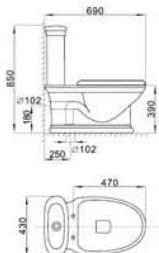

AL-4014	AL-4012	AL-401365	AL-401360
W.C. Bowl Toilet Size: 570x370x385mm S-trap, 130mm Roughing-in WC-Cover: Available in wood	Bidet Size: 570x350x380mm Fixing to wall with back	Washbasin with pedestal Size: 700x550x880mm Fixing to wall with back	Washbasin with pedestal Size: 620x530x850mm Fixing to wall with back

AL-6011 **AL-6012** **AL-6013**

Washdown Close-coupled Closet
Size:700x400x790mm
S-trap,220mm Roughing-in
P-trap,180mm Roughing-in
WC-Cover:Available in plastic
and wood

Bidet
Size:590x370x400mm
Fixing to wall with back

Washbasin with pedestal
Size:660x540x840mm
Fixing to wall with back

EXCLUSIVE SERIES

almanit
Sanitary Ware

Almanit ceramic sanitary ware
DESIGNED WITH EMOTION

Inspiration springs in our fashionable life. In our life, flows a fashion towards concision — natural and clear, feelings replace of rambling and flashy decoration. Concision is promoted to a level as soul of the structure, either in the position of sanitary ware design or bathroom decoration.

AL-3011 **AL-3012** **AL-3013**

Washdown Close-coupled Closet
Size:690x430x850mm
S-trap,250mm Roughing-in
P-trap,180 mm roughing-in
WC-Cover:Available in plastic and wood

Bidet
Size:590x390x420mm
Fixing to wall with back