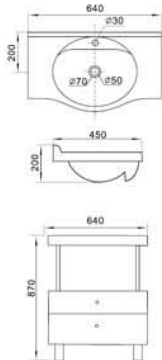

AL-RWM7690C

Mirror
Size: 760x900x40mm

AL-RWM6090C

Mirror
Size: 600x900x40mm

AL-SC161

Natural Timber Cabinet
Size: 430x400x1620mm

almanit
Sanitary Ware

AL-9821003

AL-9320852

AL-9320852

Cabinet Washbasin
Size: 850x490x200mm

AL-9320652

Cabinet Washbasin
Size: 640x450x200mm

AL-9320552

Cabinet Washbasin
Size: 565x440x200mm

AL-9320652