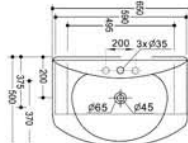

AL-9312

AL-9292

AL-9302

AL-9312 **AL-9292** **AL-9302**

Washbasin With Rosewood Pedestal
Size:1000x520x840mm

Washbasin With Rosewood Pedestal
Size:800x490x850mm

Washbasin With Rosewood Pedestal
Size:650x500x910mm

CABINET WASHBASINS

AL-CT741A

Twin basin with classical cabinet
Size: 1530x605x900mm

almanit
Sanitary Ware

Almanit ceramic sanitary ware DESIGNED WITH EMOTION

Inspiration springs in our fashionable life. In our life, flows a fashion towards concision — natural and clear, feelings replace of rambling and flashy decoration. Concision is promoted to a level as soul of the structure, either in the position of sanitary ware design or bathroom decoration.