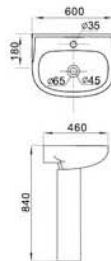

AL-309	AL-310	AL-8012	AL-839
Washdown Close-coupled Closet	Washdown Close-coupled Closet	Bidet	Washbasin with pedestal
Size: 660x380x760mm	Size: 680x440x750mm	Size: 540x360x390mm	Size: 550x430x830mm
S-trap, 220mm Roughing-in	S-trap, 220mm Roughing-in	Fixing to wall with back	Fixing to wall with back
P-trap, 180mm Roughing-in			
WC-Cover: Available in plastic and wood			

AL-8011

Washdown Close-coupled Closet
Size:680x380x770mm
S-trap,210mm Roughing-in
P-trap,180mm Roughing-in
WC-Cover:Available in plastic

AL-8012

Bidet
Size:540x360x390mm
Fixing to wall with back

AL-8013

Washbasin with pedestal
Size:600x460x840mm
Fixing to wall with back

AL-9021	AL-9013	AL-9014
---------	---------	---------

Washdown one toilet
Size: 650x410x770mm
S-trap, 220mm Roughing-in
P-trap, 180mm Roughing-in
WC-Cover: Available in plastic

Washbasin with pedestal
Size: 580x470x810mm
Fixing to wall with back

Washbasin with half pedestal
Size: 580x470x550mm
Fixing to wall with back

ORION SERIES

almanit
Sanitary Ware

Almanit ceramic sanitary ware DESIGNED WITH EMOTION

Inspiration springs in our fashionable life. In our life, flows a fashion towards concision — natural and clear, feelings replace of rambling and flashy decoration. Concision is promoted to a level as soul of the structure, either in the position of sanitary ware design or bathroom decoration.