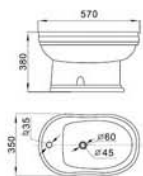

AL-4011	AL-4012	AL-401365	AL-401360
---------	---------	-----------	-----------

Washdown coupled two piece toilet Size: 680x370x850mm S-trap, 250mm Roughing-in P-trap, 180mm Roughing-in WC-Cover: Available in wood	Bidet Size: 570x350x380mm Fixing to wall with back	Washbasin with pedestal Size: 700x550x880mm Fixing to wall with back	Washbasin with pedestal Size: 620x530x850mm Fixing to wall with back
---	--	--	--

AL-4014	AL-4012	AL-401365	AL-401360
W.C. Bowl Toilet Size: 570x370x385mm S-trap, 130mm Roughing-in WC-Cover: Available in wood	Bidet Size: 570x350x380mm Fixing to wall with back	Washbasin with pedestal Size: 700x550x880mm Fixing to wall with back	Washbasin with pedestal Size: 620x530x850mm Fixing to wall with back

AL-924

Washbasin With Half
Pedestal
Size: 660x510x550mm
Fixing to wall with back

AL-916

AL-924

WASHBASIN
WITH PEDESTAL

almanit
Sanitary Ware

Almanit ceramic sanitary ware DESIGNED WITH EMOTION

Inspiration springs in our fashionable life. In our life, flows a fashion towards concision — natural and clear, feelings replace of rambling and flashy decoration. Concision is promoted to a level as soul of the structure, either in the position of sanitary ware design or bathroom decoration.