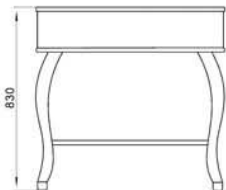

AL-9820751