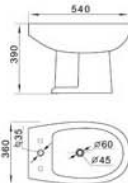

AL-309	AL-310	AL-8012	AL-839
Washdown Close-coupled Closet	Washdown Close-coupled Closet	Bidet	Washbasin with pedestal
Size: 660x380x760mm	Size: 680x440x750mm	Size: 540x360x390mm	Size: 550x430x830mm
S-trap, 220mm Roughing-in	S-trap, 220mm Roughing-in	Fixing to wall with back	Fixing to wall with back
P-trap, 180mm Roughing-in			
WC-Cover: Available in plastic and wood			

AL-8011

Washdown Close-coupled Closet
Size:680x380x770mm
S-trap,210mm Roughing-in
P-trap,180mm Roughing-in
WC-Cover:Available in plastic

AL-8012

Bidet
Size:540x360x390mm
Fixing to wall with back

AL-8013

Washbasin with pedestal
Size:600x460x840mm
Fixing to wall with back