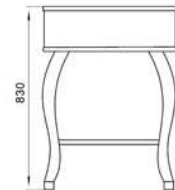

Thinkpad Washbasin With
Rosewood Cabinet
Size:600x460x830mm
Mounting above cabinet

AL-9820751