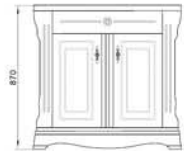

almanit
Sanitary Ware

AL-9821003

Cabinet Washbasin
Natural Timber Cabinet
Size:1000x460x870mm

AL-9820903

Cabinet Washbasin
Natural Timber Cabinet
Size:920x470x870mm

AL-9820753

Cabinet Washbasin
Natural Timber Cabinet
Size:760x460x870mm

AL-9820603

Cabinet Washbasin
Natural Timber Cabinet
Size:600x460x870mm

CABINET WASHBASINS