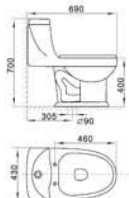

AL-318

Siphonic Close-couched Closet
Size:710x380x770mm
S-trap,305mm Roughing-in
WC-Cover:Available in plastic

AL-372

Siphonic One-piece Closet
Size:730x380x620mm
S-trap,305mm Roughing-in
WC-Cover:Available in plastic

AL-318

AL-372

AL-511

Siphonic Jet One-piece toilet
Size:760x440x640mm
S-trap,305mm Roughing-in
WC-Cover:Available in plastic

AL-514

Siphonic Jet One-piece toilet
Size:690x430x700mm
S-trap,305mm Roughing-in
WC-Cover:Available in plastic