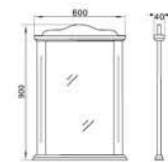

Thinkpad Washbasin With
Rosewood Cabinet
Size:600x460x830mm
Mounting above cabinet

AL-9820751

AL-9820601

CABINET WASHBASINS

ALL SOLID WOODEN CABINET

use the high quality hydraulic pressure hinge fitting, the cushion pass gathers, durable, builds a piece of tranquil health bath space for the bathroom.

AL-RWM7690C

Mirror
Size: 760x900x40mm

AL-RWM6090C

Mirror
Size: 600x900x40mm

AL-SC161

Natural Timber Cabinet
Size: 430x400x1620mm

almanit
Sanitary Ware

AL-9821003