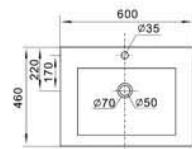

Thinkpad Washbasin With
Rosewood Cabinet
Size:600x460x830mm
Mounting above cabinet

AL-9820751