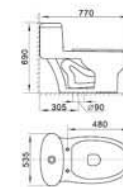

Siphonic One-piece toilet
Size:710x370x760mm
S-trap,305mm Roughing-in
WC-Cover:Available in plastic

almanit
Sanitary Ware

Almanit ceramic sanitary ware DESIGNED WITH EMOTION

Inspiration springs in our fashionable life. In our life, flows a fashion towards concision — natural and clear, feelings replace of rambling and flashy decoration. Concision is promoted to a level as soul of the structure, either in the position of sanitary ware design or bathroom decoration.

AL-228

AL-305

AL-320

AL-353

AL-228

Siphonic One-piece toilet
Size:740x410x800mm
S-trap,305mm Roughing-in
WC-Cover:Available in plastic

AL-305

Siphonic jet One-piece toilet
Size:820x420x730mm
S-trap,305mm Roughing-in
WC-Cover:Available in plastic

AL-320

Siphonic One-piece toilet votex
Size:700x490x550mm
S-trap,305mm Roughing-in
WC-Cover:Available in plastic

AL-353

Siphonic One-piece toilet votex
Size:700x470x500mm
slowfl seat cover
S-trap,305mm Roughing-in
WC-Cover:Available in plastic

Siphonic Jet One-piece Closet
Size:680x380x670mm
S-trap,305mm Roughing-in
WC-Cover:Available in plastic

AL-369

Siphonic One-piece Closet
Size:770x535x690mm
S-trap,305mm Roughing-in
WC-Cover:Available in plastic