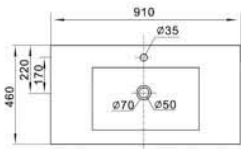

AL-9820901

AL-9820901

Thinkpad Washbasin With
Rosewood Cabinet
Size:910x460x830mm
Mounting above cabinet

AL-9820751

Thinkpad Washbasin With
Rosewood Cabinet
Size:750x460x830mm
Mounting above cabinet

AL-9820601