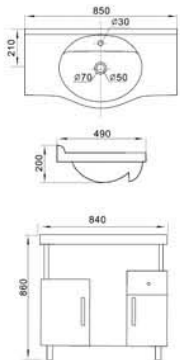

AL-9320852

Cabinet Washbasin
Size: 850x490x200mm