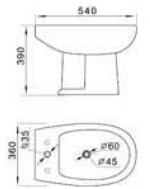

AL-11011

Coupled two piece toilet
Size: 670x425x800mm
S-trap, 220mm Roughing-in
P-trap, 180mm Roughing-in
WC-Cover: Available in plastic

AL-11012

Bidet
Size: 590x400x390mm
Fixing to wall with back

AL-915

Washbasin with pedestal
Size: 670x510x800mm
Fixing to wall with back

AL-309	AL-310	AL-8012	AL-839
Washdown Close-coupled Closet	Washdown Close-coupled Closet	Bidet	Washbasin with pedestal
Size: 660x380x760mm	Size: 680x440x750mm	Size: 540x360x390mm	Size: 550x430x830mm
S-trap, 220mm Roughing-in	S-trap, 220mm Roughing-in	Fixing to wall with back	Fixing to wall with back
P-trap, 180mm Roughing-in			
WC-Cover: Available in plastic and wood			