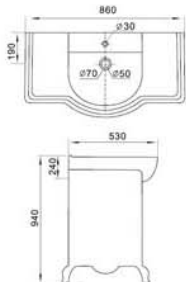

CABINET WASHBASINS