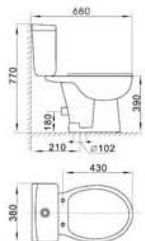

AL-11011

Coupled two piece toilet
Size: 670x425x800mm
S-trap, 220mm Roughing-in
P-trap, 180mm Roughing-in
WC-Cover: Available in plastic

AL-11012

Bidet
Size: 590x400x390mm
Fixing to wall with back

AL-915

Washbasin with pedestal
Size: 670x510x800mm
Fixing to wall with back

AL-309	AL-310	AL-8012	AL-839
Washdown Close-coupled Closet	Washdown Close-coupled Closet	Bidet	Washbasin with pedestal
Size: 660x380x760mm	Size: 680x440x750mm	Size: 540x360x390mm	Size: 550x430x830mm
S-trap, 220mm Roughing-in	S-trap, 220mm Roughing-in	Fixing to wall with back	Fixing to wall with back
P-trap, 180mm Roughing-in			
WC-Cover: Available in plastic and wood			

AL-8011

Washdown Close-coupled Closet
Size:680x380x770mm
S-trap,210mm Roughing-in
P-trap,180mm Roughing-in
WC-Cover:Available in plastic

AL-8012

Bidet
Size:540x360x390mm
Fixing to wall with back

AL-8013

Washbasin with pedestal
Size:600x460x840mm
Fixing to wall with back

AL-9021	AL-9013	AL-9014
---------	---------	---------

Washdown one toilet
Size: 650x410x770mm
S-trap, 220mm Roughing-in
P-trap, 180mm Roughing-in
WC-Cover: Available in plastic

Washbasin with pedestal
Size: 580x470x810mm
Fixing to wall with back