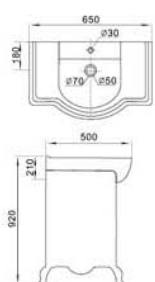

AL-RWM7690C

Mirror
Size: 760x900x40mm

AL-RWM6090C

Mirror
Size: 600x900x40mm

AL-SC161

Natural Timber Cabinet
Size: 430x400x1620mm

almanit
Sanitary Ware

AL-9821003

AL-9420651 **AL-9420851** **AL-9421051**

Cabinet Washbasin
Size: 650x500x920mm
Mounting above cabinet

Cabinet Washbasin
Size: 860x530x940mm
Mounting above cabinet

Cabinet Washbasin
Size: 1050x530x940mm
Mounting above cabinet