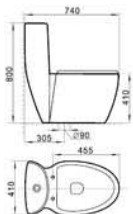

Siphonic One-piece toilet
Size:710x370x760mm
S-trap,305mm Roughing-in
WC-Cover:Available in plastic

almanit
Sanitary Ware

Almanit ceramic sanitary ware DESIGNED WITH EMOTION

Inspiration springs in our fashionable life. In our life, flows a fashion towards concision — natural and clear, feelings replace of rambling and flashy decoration. Concision is promoted to a level as soul of the structure, either in the position of sanitary ware design or bathroom decoration.

AL-228

AL-305

AL-320

AL-353

AL-228

Siphonic One-piece toilet
Size:740x410x800mm
S-trap,305mm Roughing-in
WC-Cover:Available in plastic

AL-305

Siphonic jet One-piece toilet
Size:820x420x730mm
S-trap,305mm Roughing-in
WC-Cover:Available in plastic

AL-320

Siphonic One-piece toilet votex
Size:700x490x550mm
S-trap,305mm Roughing-in
WC-Cover:Available in plastic

AL-353

Siphonic One-piece toilet votex
Size:700x470x500mm
slowfl seat cover
S-trap,305mm Roughing-in
WC-Cover:Available in plastic