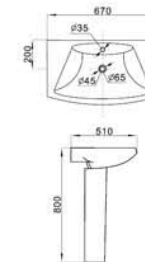

AL-2013551

AL-2013552

AL-2013652

AL-811

AL-2013551

Washbasin With Pedestal
Size:550x420x600mm
Fixing to wall with back

AL-2013552

Washbasin With Half Pedestal
Size:545x490x520mm
Fixing to wall with back

AL-2013652

Washbasin With Half Pedestal
Size:650x480x500mm
Fixing to wall with back

AL-811

Washbasin with pedestal
Size:475x415x835mm
Fixing to wall with back

WASHBASIN
WITH PEDESTAL

WASHBASIN WITH PEDESTAL

AL-839

AL-909

AL-915

AL-922

almanit
Sanitary Ware

AL-839

Washbasin With Pedestal
Size: 550x430x830mm
Fixing to wall with back

AL-909

Washbasin With Pedestal
Size: 560x460x810mm
Fixing to wall with back

AL-915

Washbasin With Pedestal
Size: 670x510x800mm
Fixing to wall with back

AL-922

Washbasin With Half Pedestal
Size: 670x510x520mm
Fixing to wall with back