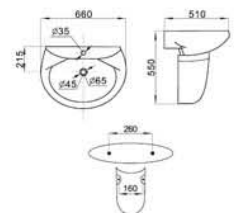

AL-9021	AL-9013	AL-9014
---------	---------	---------

Washdown one toilet
Size: 650x410x770mm
S-trap, 220mm Roughing-in
P-trap, 180mm Roughing-in
WC-Cover: Available in plastic

Washbasin with pedestal
Size: 580x470x810mm
Fixing to wall with back

Washbasin with half pedestal
Size: 580x470x550mm
Fixing to wall with back

ORION SERIES

almanit
Sanitary Ware

Almanit ceramic sanitary ware DESIGNED WITH EMOTION

Inspiration springs in our fashionable life. In our life, flows a fashion towards concision — natural and clear, feelings replace of rambling and flashy decoration. Concision is promoted to a level as soul of the structure, either in the position of sanitary ware design or bathroom decoration.

AL-5101	AL-5102	AL-924
---------	---------	--------

Washdown Wall-hung Closet Size:540x380x380mm P-trap, 180mm Roughing-in WC-Cover:Available in plastic	Bidet Size:530x380x370mm Fixing to wall with back	Washbasin with semi-pedestal Size:660x510x550mm Fixing to wall with back
---	---	--

ELEGANCE SERIES

AL-2013651

Washbasin With Pedestal
Size: 650x480x830mm
Fixing to wall with back

almanit
Sanitary Ware

Almanit ceramic sanitary ware DESIGNED WITH EMOTION

Inspiration springs in our fashionable life. In our life, flows a fashion towards concision — natural and clear, feelings replace of rambling and flashy decoration. Concision is promoted to a level as soul of the structure, either in the position of sanitary ware design or bathroom decoration.