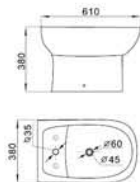

AL-6011 **AL-6012** **AL-6013**

Washdown Close-coupled Closet
Size:700x400x790mm
S-trap,220mm Roughing-in
P-trap,180mm Roughing-in
WC-Cover:Available in plastic
and wood

Bidet
Size:590x370x400mm
Fixing to wall with back

AL-3011 **AL-3012** **AL-3013**

Washdown Close-coupled Closet
Size:690x430x850mm
S-trap,250mm Roughing-in
P-trap,180 mm roughing-in
WC-Cover:Available in plastic and wood

Bidet
Size:590x390x420mm
Fixing to wall with back

Washbasin with pedestal
Size:610x520x820mm
Fixing to wall with back

AVALON SERIES

almanit
Sanitary Ware

Almanit ceramic sanitary ware DESIGNED WITH EMOTION

Inspiration springs in our fashionable life. In our life, flows a fashion towards concision — natural and clear, feelings replace of rambling and flashy decoration. Concision is promoted to a level as soul of the structure, either in the position of sanitary ware design or bathroom decoration.

AL-2011

Washdown Close-coupled Closet
Size:670x380x770mm
S-trap,250mm Roughing-in
P-trap,180mm Roughing-in
WC-Cover:Available in plastic

AL-2012

Bidet
Size:610x380x380mm
Fixing to wall with back

AL-2013651