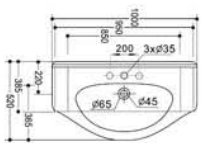

AL-9312

AL-9292

AL-9302

AL-9312 **AL-9292** **AL-9302**

Washbasin With Rosewood Pedestal
Size:1000x520x840mm

Washbasin With Rosewood Pedestal
Size:800x490x850mm

Washbasin With Rosewood Pedestal
Size:650x500x910mm

CABINET WASHBASINS

AL-CT741A

Twin basin with classical cabinet
Size: 1530x605x900mm

almanit
Sanitary Ware

Almanit ceramic sanitary ware DESIGNED WITH EMOTION

Inspiration springs in our fashionable life. In our life, flows a fashion towards concision — natural and clear, feelings replace of rambling and flashy decoration. Concision is promoted to a level as soul of the structure, either in the position of sanitary ware design or bathroom decoration.