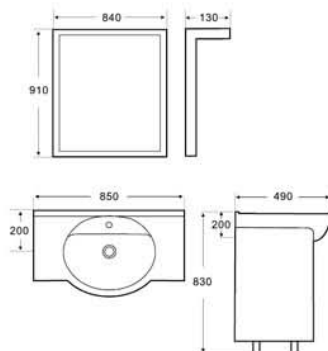

AL-RWM7690C

Mirror
Size: 760x900x40mm

AL-RWM6090C

Mirror
Size: 600x900x40mm

AL-SC161

Natural Timber Cabinet
Size: 430x400x1620mm

almanit
Sanitary Ware

AL-9821003

CABINET WASHBASINS

CABINET WASHBASINS

AL-9320651

P.V.C. Cabinet Basin
Size:650x450x830mm

AL-9320851

P.V.C. Cabinet Basin
Size:850x490x830mm

AL-9321101

P.V.C. Cabinet Basin
Size:1100x510x830mm

AL-M9320651

Mirror With Twin Lights
Size:620x130x900mm

AL-M9320851

Mirror With Twin Lights
Size:840x130x910mm

AL-M9321101

Mirror With Twin Lights
Size:1050x160x900mm

almanit
Sanitary Ware

Almanit ceramic sanitary ware
DESIGNED WITH EMOTION

AL-9312

AL-9292

AL-9302

AL-9312 **AL-9292** **AL-9302**

Washbasin With Rosewood Pedestal
Size:1000x520x840mm

Washbasin With Rosewood Pedestal
Size:800x490x850mm

Washbasin With Rosewood Pedestal
Size:650x500x910mm