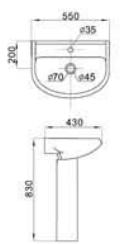

AL-11011

Coupled two piece toilet
Size: 670x425x800mm
S-trap, 220mm Roughing-in
P-trap, 180mm Roughing-in
WC-Cover: Available in plastic

AL-11012

Bidet
Size: 590x400x390mm
Fixing to wall with back

AL-915

Washbasin with pedestal
Size: 670x510x800mm
Fixing to wall with back

AL-309	AL-310	AL-8012	AL-839
Washdown Close-coupled Closet	Washdown Close-coupled Closet	Bidet	Washbasin with pedestal
Size: 660x380x760mm	Size: 680x440x750mm	Size: 540x360x390mm	Size: 550x430x830mm
S-trap, 220mm Roughing-in	S-trap, 220mm Roughing-in	Fixing to wall with back	Fixing to wall with back
P-trap, 180mm Roughing-in			
WC-Cover: Available in plastic and wood			