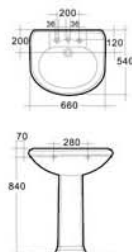

AL-4014	AL-4012	AL-401365	AL-401360
W.C. Bowl Toilet Size: 570x370x385mm S-trap, 130mm Roughing-in WC-Cover: Available in wood	Bidet Size: 570x350x380mm Fixing to wall with back	Washbasin with pedestal Size: 700x550x880mm Fixing to wall with back	Washbasin with pedestal Size: 620x530x850mm Fixing to wall with back

AL-6011 **AL-6012** **AL-6013**

Washdown Close-coupled Closet
Size:700x400x790mm
S-trap,220mm Roughing-in
P-trap,180mm Roughing-in
WC-Cover:Available in plastic
and wood

Bidet
Size:590x370x400mm
Fixing to wall with back

Washbasin with pedestal
Size:660x540x840mm
Fixing to wall with back

EXCLUSIVE SERIES

almanit
Sanitary Ware

Almanit ceramic sanitary ware
DESIGNED WITH EMOTION

Inspiration springs in our fashionable life. In our life, flows a fashion towards concision — natural and clear, feelings replace of rambling and flashy decoration. Concision is promoted to a level as soul of the structure, either in the position of sanitary ware design or bathroom decoration.

AL-3011 **AL-3012** **AL-3013**

Washdown Close-coupled Closet
Size:690x430x850mm
S-trap,250mm Roughing-in
P-trap,180 mm roughing-in
WC-Cover:Available in plastic and wood

Bidet
Size:590x390x420mm
Fixing to wall with back