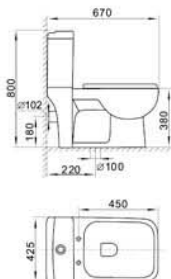

Washbasin with pedestal
Size:650x480x830mm
Fixing to wall with back

STREAM SERIES

almanit
Sanitary Ware

Almanit ceramic sanitary ware
DESIGNED WITH EMOTION

Inspiration springs in our fashionable life. In our life, flows a fashion towards concision — natural and clear, feelings replace of rambling and flashy decoration. Concision is promoted to a level as soul of the structure, either in the position of sanitary ware design or bathroom decoration.

AL-301 **AL-364** **AL-916**

Close - Coupled two piece toilet
Size:680x380x820mm
P-trap,180mm Roughing-in
WC-Cover:Available in plastic

Bidet
Size:530x380x380mm
Fixing to wall with back

Washbasin with pedestal
Size:650x510x840mm
Fixing to wall with back

AL-11011

Coupled two piece toilet
Size: 670x425x800mm
S-trap, 220mm Roughing-in
P-trap, 180mm Roughing-in
WC-Cover: Available in plastic

AL-11012

Bidet
Size: 590x400x390mm
Fixing to wall with back

AL-915

Washbasin with pedestal
Size: 670x510x800mm
Fixing to wall with back

AL-309	AL-310	AL-8012	AL-839
Washdown Close-coupled Closet	Washdown Close-coupled Closet	Bidet	Washbasin with pedestal
Size: 660x380x760mm	Size: 680x440x750mm	Size: 540x360x390mm	Size: 550x430x830mm
S-trap, 220mm Roughing-in	S-trap, 220mm Roughing-in	Fixing to wall with back	Fixing to wall with back
P-trap, 180mm Roughing-in			
WC-Cover: Available in plastic and wood			