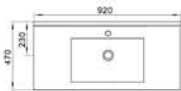

AL-9820903

Cabinet Washbasin
Natural Timber Cabinet
Size:920x470x870mm