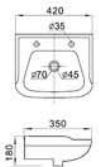

AL-919

Washbasin With Pedestal
Size: 600x480x880mm
Fixing to wall with back

AL-920

Washbasin with pedestal
Size: 820x490x800mm
Fixing to wall with back

AL-919

AL-920

AL-916

Washbasin with pedestal
Size: 650x510x880mm
Fixing to wall with back

AL-924

Washbasin With Half
Pedestal
Size: 660x510x550mm
Fixing to wall with back

AL-916

AL-924

WASHBASIN
WITH PEDESTAL

almanit
Sanitary Ware

Almanit ceramic sanitary ware DESIGNED WITH EMOTION

Inspiration springs in our fashionable life. In our life, flows a fashion towards concision — natural and clear, feelings replace of rambling and flashy decoration. Concision is promoted to a level as soul of the structure, either in the position of sanitary ware design or bathroom decoration.

AL-RE4135

AL-RE4135

Wall-hung Basin
Size: 420x350x180mm
Wall-hung mounting

AL-CR3838

Wall-hung Basin
Size: 380x380x160mm
Wall-hung mounting

AL-840

Wall-hung Basin
Size: 350x305x140mm
Wall-hung mounting

AL-CR3838