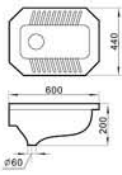

AL-896

Squatting Pan W.C.
Size: 600x440x200mm
Build-in platform
Gravity-fed flushing system