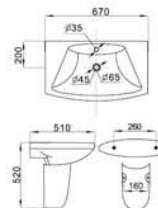

AL-839

AL-909

AL-915

AL-922

almanit
Sanitary Ware

AL-839

Washbasin With Pedestal
Size: 550x430x830mm
Fixing to wall with back

AL-909

Washbasin With Pedestal
Size: 560x460x810mm
Fixing to wall with back

AL-915

Washbasin With Pedestal
Size: 670x510x800mm
Fixing to wall with back

AL-922

Washbasin With Half Pedestal
Size: 670x510x520mm
Fixing to wall with back