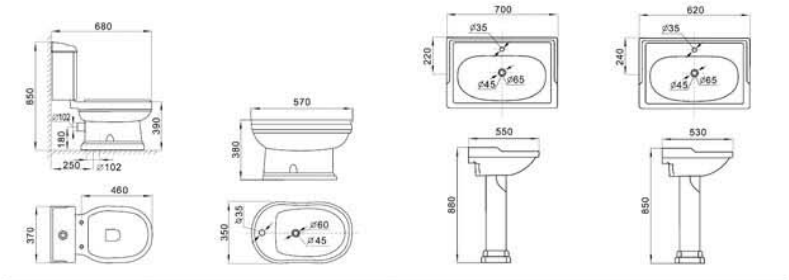

AL-4011	AL-4012	AL-401365	AL-401360
---------	---------	-----------	-----------

Washdown coupled two piece toilet Size: 680x370x850mm S-trap, 250mm Roughing-in P-trap, 180mm Roughing-in WC-Cover: Available in wood	Bidet Size: 570x350x380mm Fixing to wall with back	Washbasin with pedestal Size: 700x550x880mm Fixing to wall with back	Washbasin with pedestal Size: 620x530x850mm Fixing to wall with back
---	--	--	--

ELEGANCE SERIES

AL-2013651

Washbasin With Pedestal
Size: 650x480x830mm
Fixing to wall with back

almanit
Sanitary Ware

Almanit ceramic sanitary ware DESIGNED WITH EMOTION

Inspiration springs in our fashionable life. In our life, flows a fashion towards concision — natural and clear, feelings replace of rambling and flashy decoration. Concision is promoted to a level as soul of the structure, either in the position of sanitary ware design or bathroom decoration.

Washbasin With Pedestal
Size: 560x460x810mm
Fixing to wall with back

AL-915

Washbasin With Pedestal
Size: 670x510x800mm
Fixing to wall with back

AL-922

Washbasin With Half Pedestal
Size: 670x510x520mm
Fixing to wall with back

AL-924

Washbasin With Half
Pedestal
Size: 660x510x550mm
Fixing to wall with back

AL-916

AL-924

WASHBASIN
WITH PEDESTAL

almanit
Sanitary Ware

Almanit ceramic sanitary ware DESIGNED WITH EMOTION

Inspiration springs in our fashionable life. In our life, flows a fashion towards concision — natural and clear, feelings replace of rambling and flashy decoration. Concision is promoted to a level as soul of the structure, either in the position of sanitary ware design or bathroom decoration.