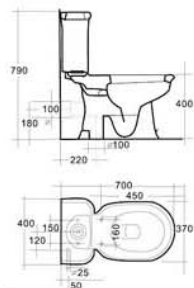

AL-4011	AL-4012	AL-401365	AL-401360
---------	---------	-----------	-----------

Washdown coupled two piece toilet Size: 680x370x850mm S-trap, 250mm Roughing-in P-trap, 180mm Roughing-in WC-Cover: Available in wood	Bidet Size: 570x350x380mm Fixing to wall with back	Washbasin with pedestal Size: 700x550x880mm Fixing to wall with back	Washbasin with pedestal Size: 620x530x850mm Fixing to wall with back
---	--	--	--

AL-4014	AL-4012	AL-401365	AL-401360
W.C. Bowl Toilet Size: 570x370x385mm S-trap, 130mm Roughing-in WC-Cover: Available in wood	Bidet Size: 570x350x380mm Fixing to wall with back	Washbasin with pedestal Size: 700x550x880mm Fixing to wall with back	Washbasin with pedestal Size: 620x530x850mm Fixing to wall with back

AL-6011 **AL-6012** **AL-6013**

Washdown Close-coupled Closet
Size:700x400x790mm
S-trap,220mm Roughing-in
P-trap,180mm Roughing-in
WC-Cover:Available in plastic
and wood

Bidet
Size:590x370x400mm
Fixing to wall with back

AL-3011 **AL-3012** **AL-3013**

Washdown Close-coupled Closet
Size:690x430x850mm
S-trap,250mm Roughing-in
P-trap,180 mm roughing-in
WC-Cover:Available in plastic and wood

Bidet
Size:590x390x420mm
Fixing to wall with back