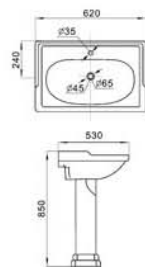

AL-4011	AL-4012	AL-401365	AL-401360
---------	---------	-----------	-----------

Washdown coupled two piece toilet Size: 680x370x850mm S-trap, 250mm Roughing-in P-trap, 180mm Roughing-in WC-Cover: Available in wood	Bidet Size: 570x350x380mm Fixing to wall with back	Washbasin with pedestal Size: 700x550x880mm Fixing to wall with back	Washbasin with pedestal Size: 620x530x850mm Fixing to wall with back
---	--	--	--

AL-4014	AL-4012	AL-401365	AL-401360
W.C. Bowl Toilet Size: 570x370x385mm S-trap, 130mm Roughing-in WC-Cover: Available in wood	Bidet Size: 570x350x380mm Fixing to wall with back	Washbasin with pedestal Size: 700x550x880mm Fixing to wall with back	Washbasin with pedestal Size: 620x530x850mm Fixing to wall with back