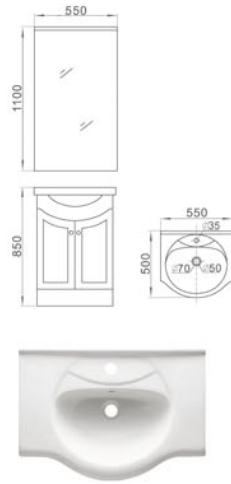

almanit
Sanitary Ware

PHOTO	SKETCH	CODE	DESCRIPTION
		AL-5611	<p>Washdown Coupled two piece toilet</p> <p>Size: 730x420x800mm</p> <p>Anti-bacterial glazing</p> <p>S-trap, 250mm Roughing-in</p> <p>Soft close cover</p>
		AL-5622	<p>Bidet</p> <p>Size: 525x400x400mm</p> <p>Anti-bacterial glazing</p> <p>Fixing to wall with back</p>
		AL-5623	<p>Washbasin with pedestal</p> <p>Size: 640x520x840mm</p> <p>Anti-bacterial glazing</p> <p>Fixing to wall with back</p>

Different from western designs, the traditional designs bring sanitary wares some elegance and beauty, led by such designs, futurism of taste and practicality indicates the centuries-old ceramics

PHOTO	SKETCH	CODE	DESCRIPTION
		AL-7005A1	Optima washbasin with polywood cabinet
			Size: 560x460x870mm
		AL-MPLD7005A1	Mirror
			Size: 560x18x880mm
		AL-7005C1	Optima washbasin with polywood cabinet
			Size: 800x460x870mm
		AL-MPLD7005C1	Mirror
			Size: 800x18x600mm
		AL-99251	Optima washbasin with polywood cabinet
			Size: 920x495x870mm
		AL-MPLD99251	Mirror
			Size: 920x18x770mm

PHOTO

SKETCH

CODE

AL-9320554

DESCRIPTION

Vita washbasin with
solid wood cabinet

Size: 550x500x850mm

AL-MOAK9320554

Mirror

Size: 550x120x1100mm

PHOTO	SKETCH	CODE	DESCRIPTION
		<p>AL-9320654</p>	<p>Vita washbasin with solid wood cabinet</p> <p>Size: 650x500x850mm</p>
		<p>AL-MOAK9320654</p>	<p>Mirror</p> <p>Size: 650x120x1100mm</p>
		<p>AL-9320854</p>	<p>Vita washbasin with solid wood cabinet</p> <p>Size: 850x500x850mm</p>
		<p>AL-MOAK9320854</p>	<p>Mirror</p> <p>Size: 850x120x1100mm</p>
		<p>AL-9321104</p>	<p>Vita washbasin with solid wood cabinet</p> <p>Size: 1100x500x850mm</p>
		<p>AL-MOAK9321104</p>	<p>Mirror</p> <p>Size: 1100x120x1100mm</p>