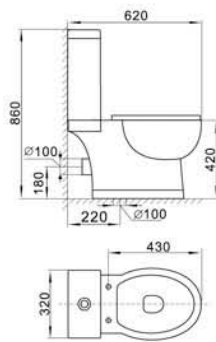

PHOTO	SKETCH	CODE	DESCRIPTION
		AL-9320551	P.V.C. Cabinet Basin
			Size:550x440x830mm
		AL-M9320551	Mirror With Twin Lights
			Size:620x130x900mm
		AL-9320651	P.V.C. Cabinet Basin
			Size:650x450x830mm
		AL-M9320651	Mirror With Twin Lights
			Size:620x130x900mm
		AL-9320851	P.V.C. Cabinet Basin
			Size:850x490x830mm
		AL-M9320851	Mirror With Twin Lights
			Size:840x130x910mm
		AL-9321101	P.V.C. Cabinet Basin
			Size:1100x510x830mm
		AL-M9321101	Mirror With Twin Lights
			Size:1050x160x900mm

PHOTO	SKETCH	CODE	DESCRIPTION
		<p>AL-9320553-1</p>	<p>Washbasin With Stainless Pedestal And Stainless Towel Shelf</p> <p>Size:550x440x310mm</p>
		<p>AL-9320653-1</p>	<p>Washbasin With Stainless Pedestal And Stainless Towel Shelf</p> <p>Size:650x450x310mm</p>
		<p>AL-9320853-1</p>	<p>Washbasin With Stainless Pedestal And Stainless Towel Shelf</p> <p>Size:850x490x300mm</p>
		<p>AL-9321103-1</p>	<p>Washbasin With Stainless Pedestal And Stainless Towel Shelf</p> <p>Size:1100x500x300mm</p>
		<p>AL-6366</p>	<p>Mirror With Stainless Cabinet</p> <p>Size:460x135x660mm</p>
		<p>AL-6366</p>	<p>Mirror With Stainless Cabinet</p> <p>Size:460x135x660mm</p>
		<p>AL-6370</p>	<p>Mirror With Stainless Cabinet</p> <p>Size:700x140x600mm</p>
		<p>AL-6370</p>	<p>Mirror With Stainless Cabinet</p> <p>Size:700x140x600mm</p>

PHOTO

SKETCH

CODE

AL-34011

DESCRIPTION

Solid washdown close-coupled two pieces toilet

Size: 620x320x860mm

Anti-bacterial glazing